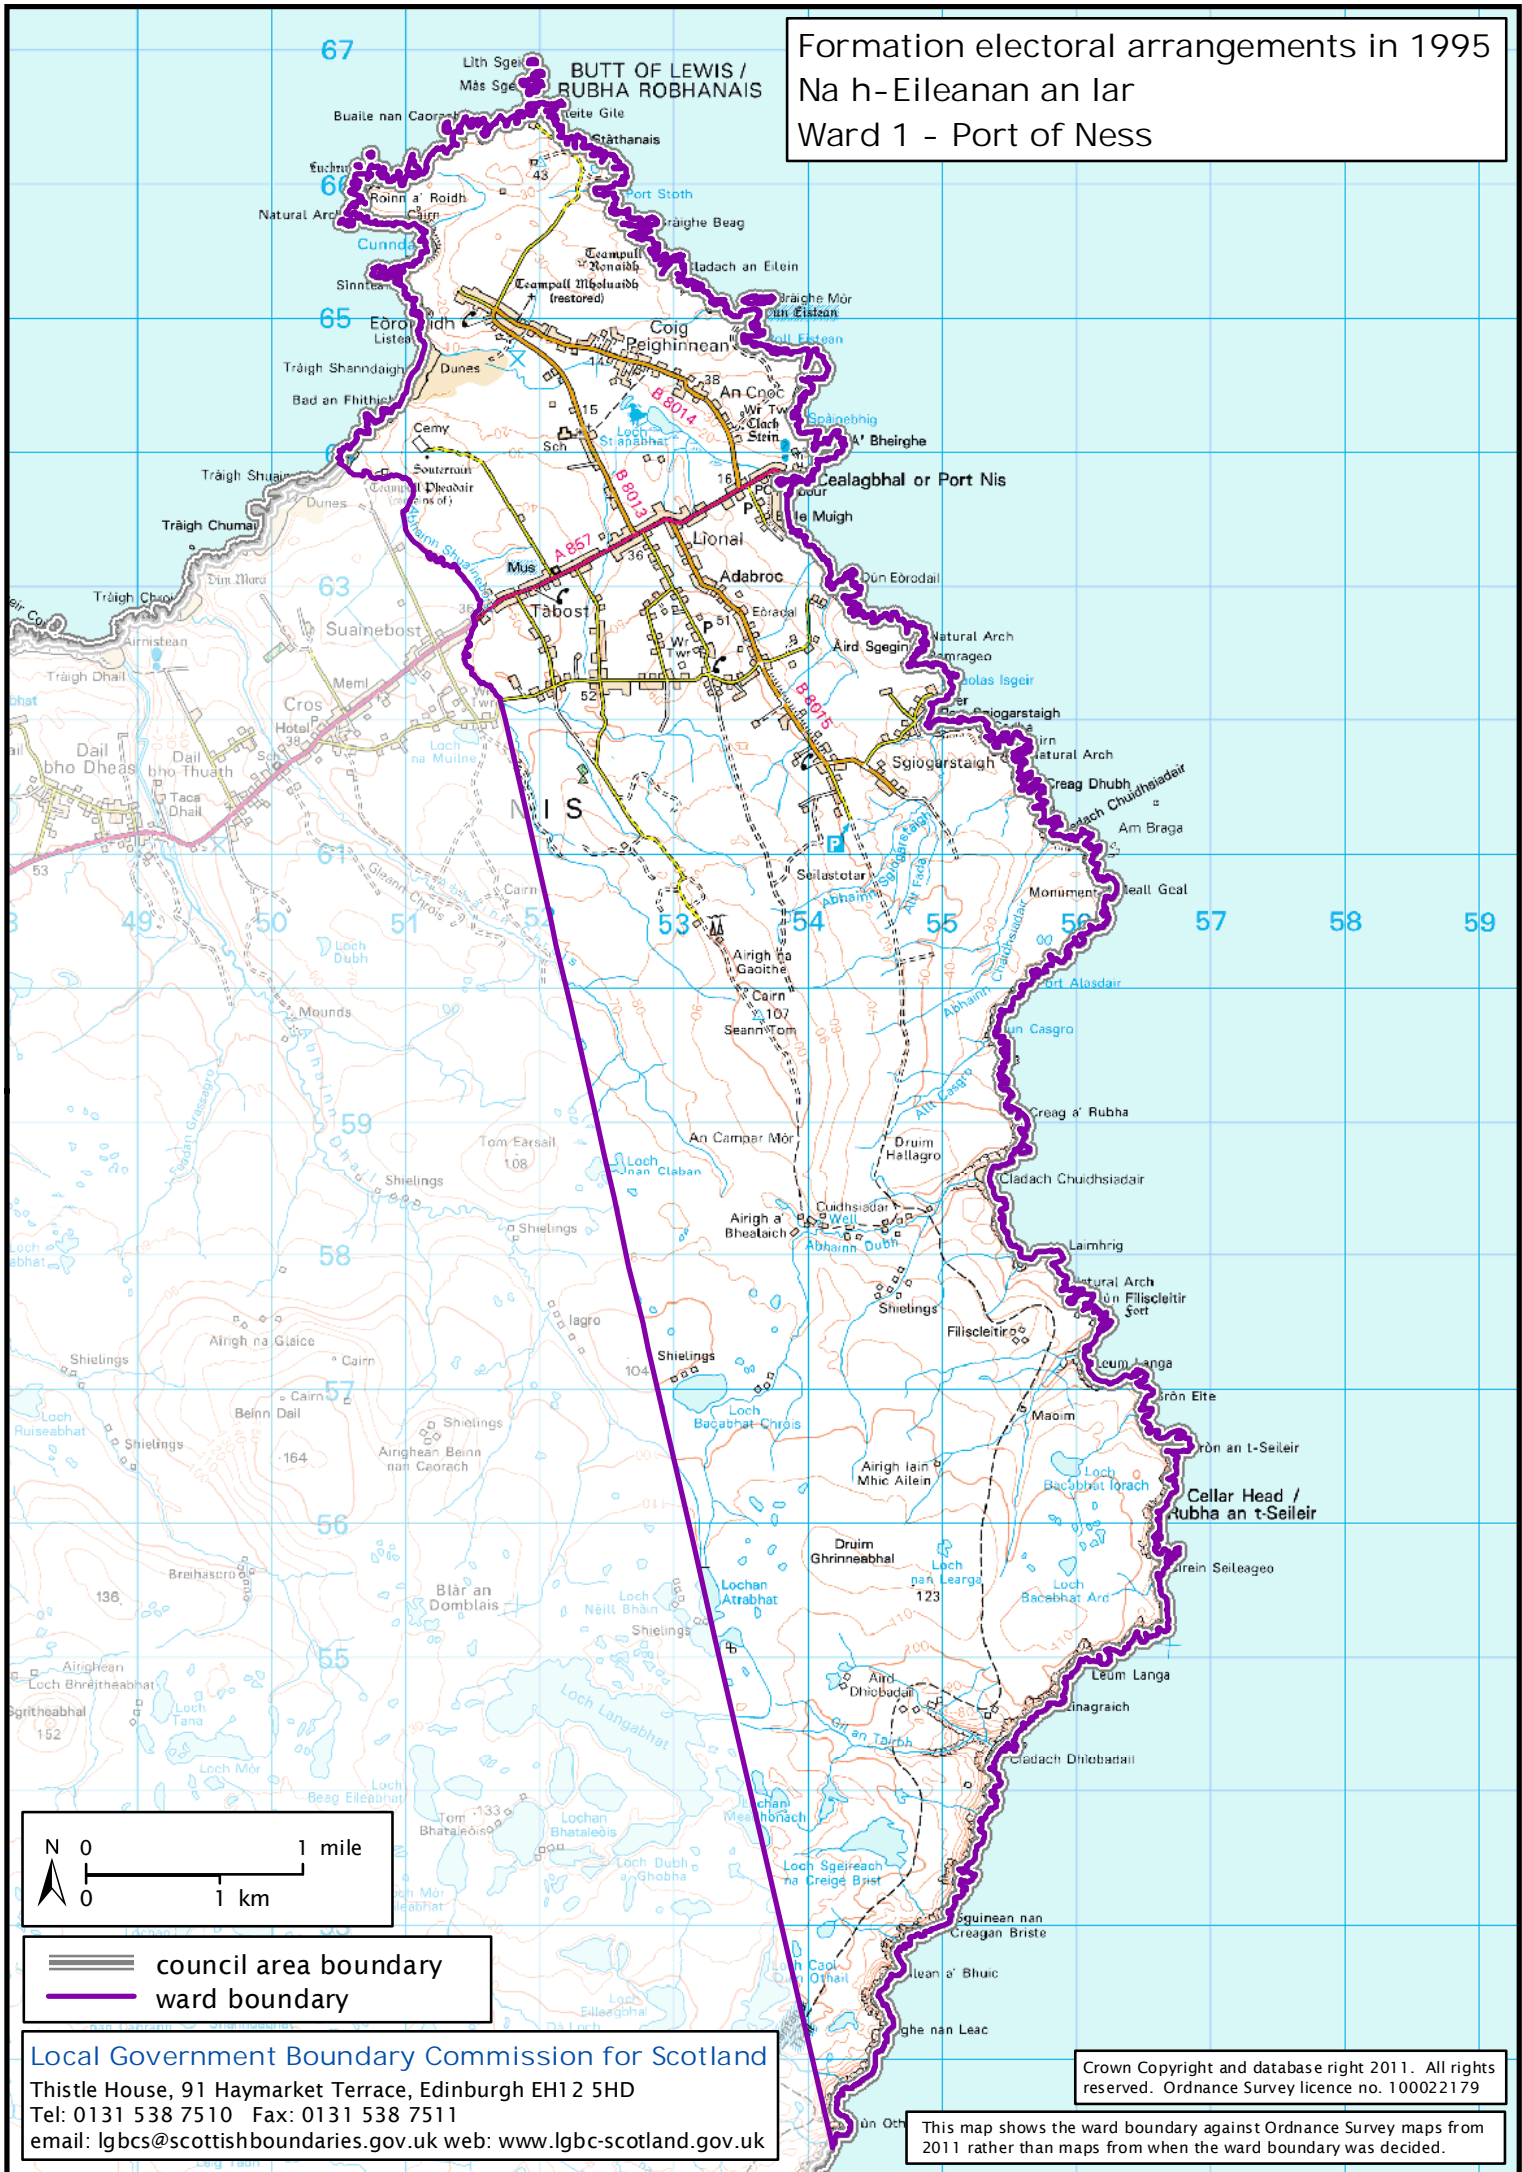

Formation electoral arrangements in 1995
 Na h-Eileanan an Iar
 Ward 1 - Port of Ness

- council area boundary
- ward boundary

Local Government Boundary Commission for Scotland
 Thistle House, 91 Haymarket Terrace, Edinburgh EH12 5HD
 Tel: 0131 538 7510 Fax: 0131 538 7511
 email: lgbcsc@scottishboundaries.gov.uk web: www.lgbc-scotland.gov.uk

Crown Copyright and database right 2011. All rights reserved. Ordnance Survey licence no. 10002179

This map shows the ward boundary against Ordnance Survey maps from 2011 rather than maps from when the ward boundary was decided.