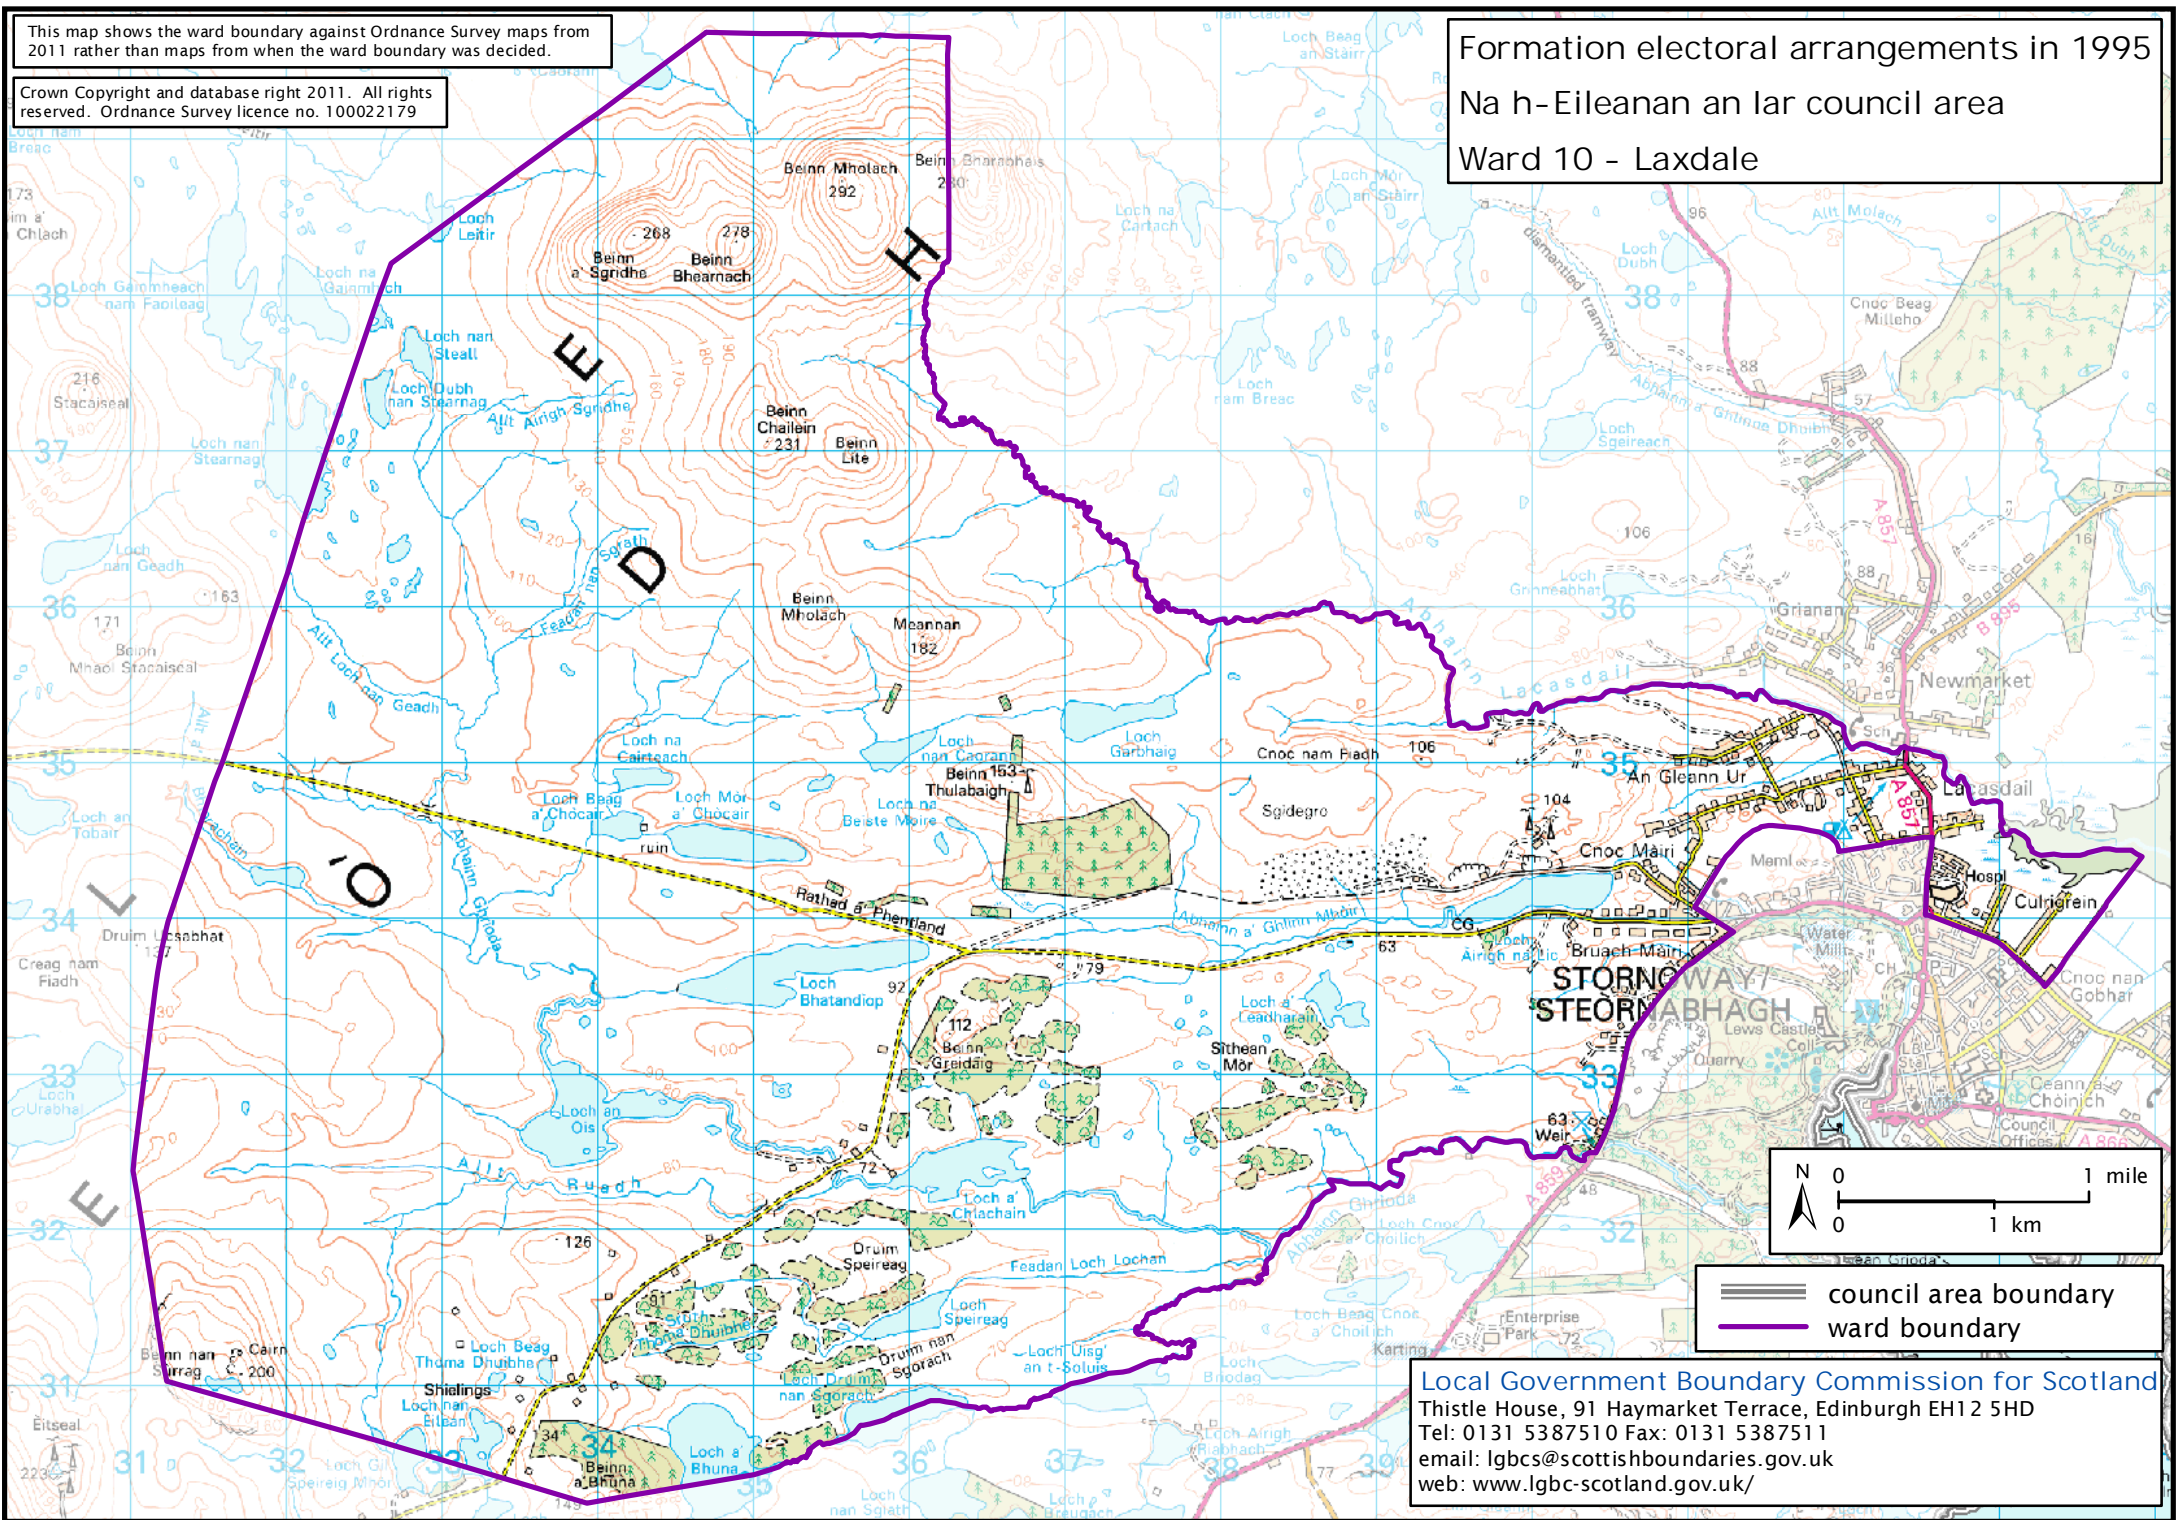

This map shows the ward boundary against Ordnance Survey maps from 2011 rather than maps from when the ward boundary was decided.

Crown Copyright and database right 2011. All rights reserved. Ordnance Survey licence no. 10002179

Formation electoral arrangements in 1995
Na h-Eileanan an Iar council area
Ward 10 - Laxdale

==== council area boundary
———— ward boundary

Local Government Boundary Commission for Scotland
Thistle House, 91 Haymarket Terrace, Edinburgh EH12 5HD
Tel: 0131 5387510 Fax: 0131 5387511
email: lgbc@scottishboundaries.gov.uk
web: www.lgbc-scotland.gov.uk/