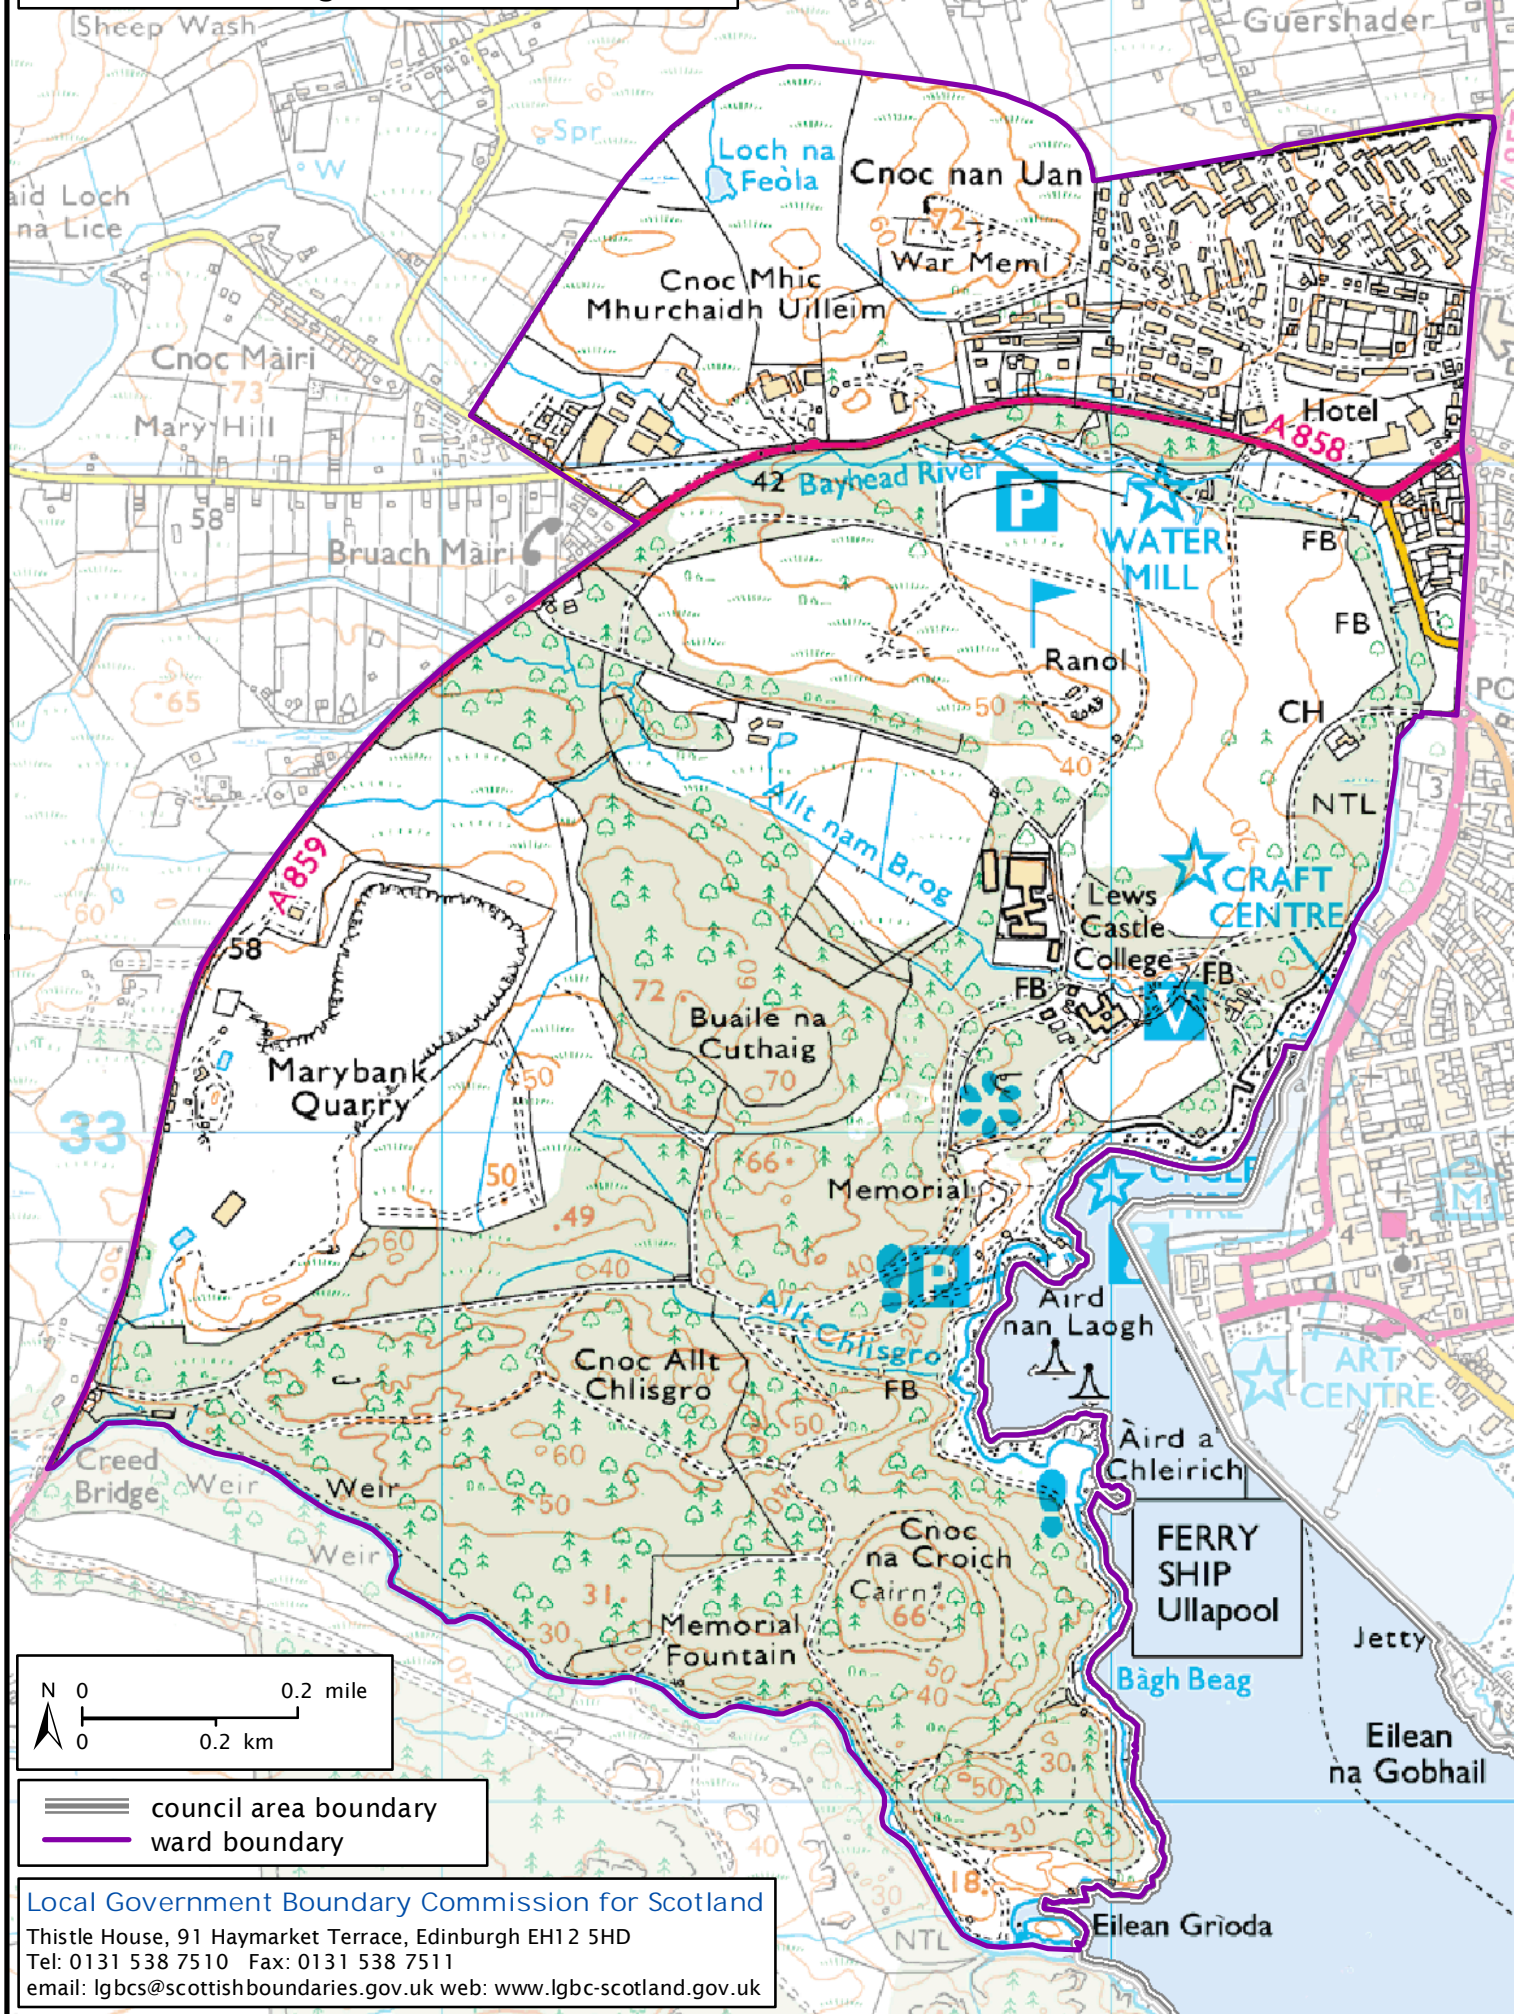

Formation electoral arrangements in 1995

Na h-Eileanan an Iar

Ward 11 - Coulregrein

This map shows the ward boundary against Ordnance Survey maps from 2011 rather than maps from when the ward boundary was decided.

Crown Copyright and database right 2011. All rights reserved. Ordnance Survey licence no. 100022179

— council area boundary
— ward boundary

Local Government Boundary Commission for Scotland
Thistle House, 91 Haymarket Terrace, Edinburgh EH12 5HD
Tel: 0131 538 7510 Fax: 0131 538 7511
email: lgbc@scottishboundaries.gov.uk web: www.lgbc-scotland.gov.uk