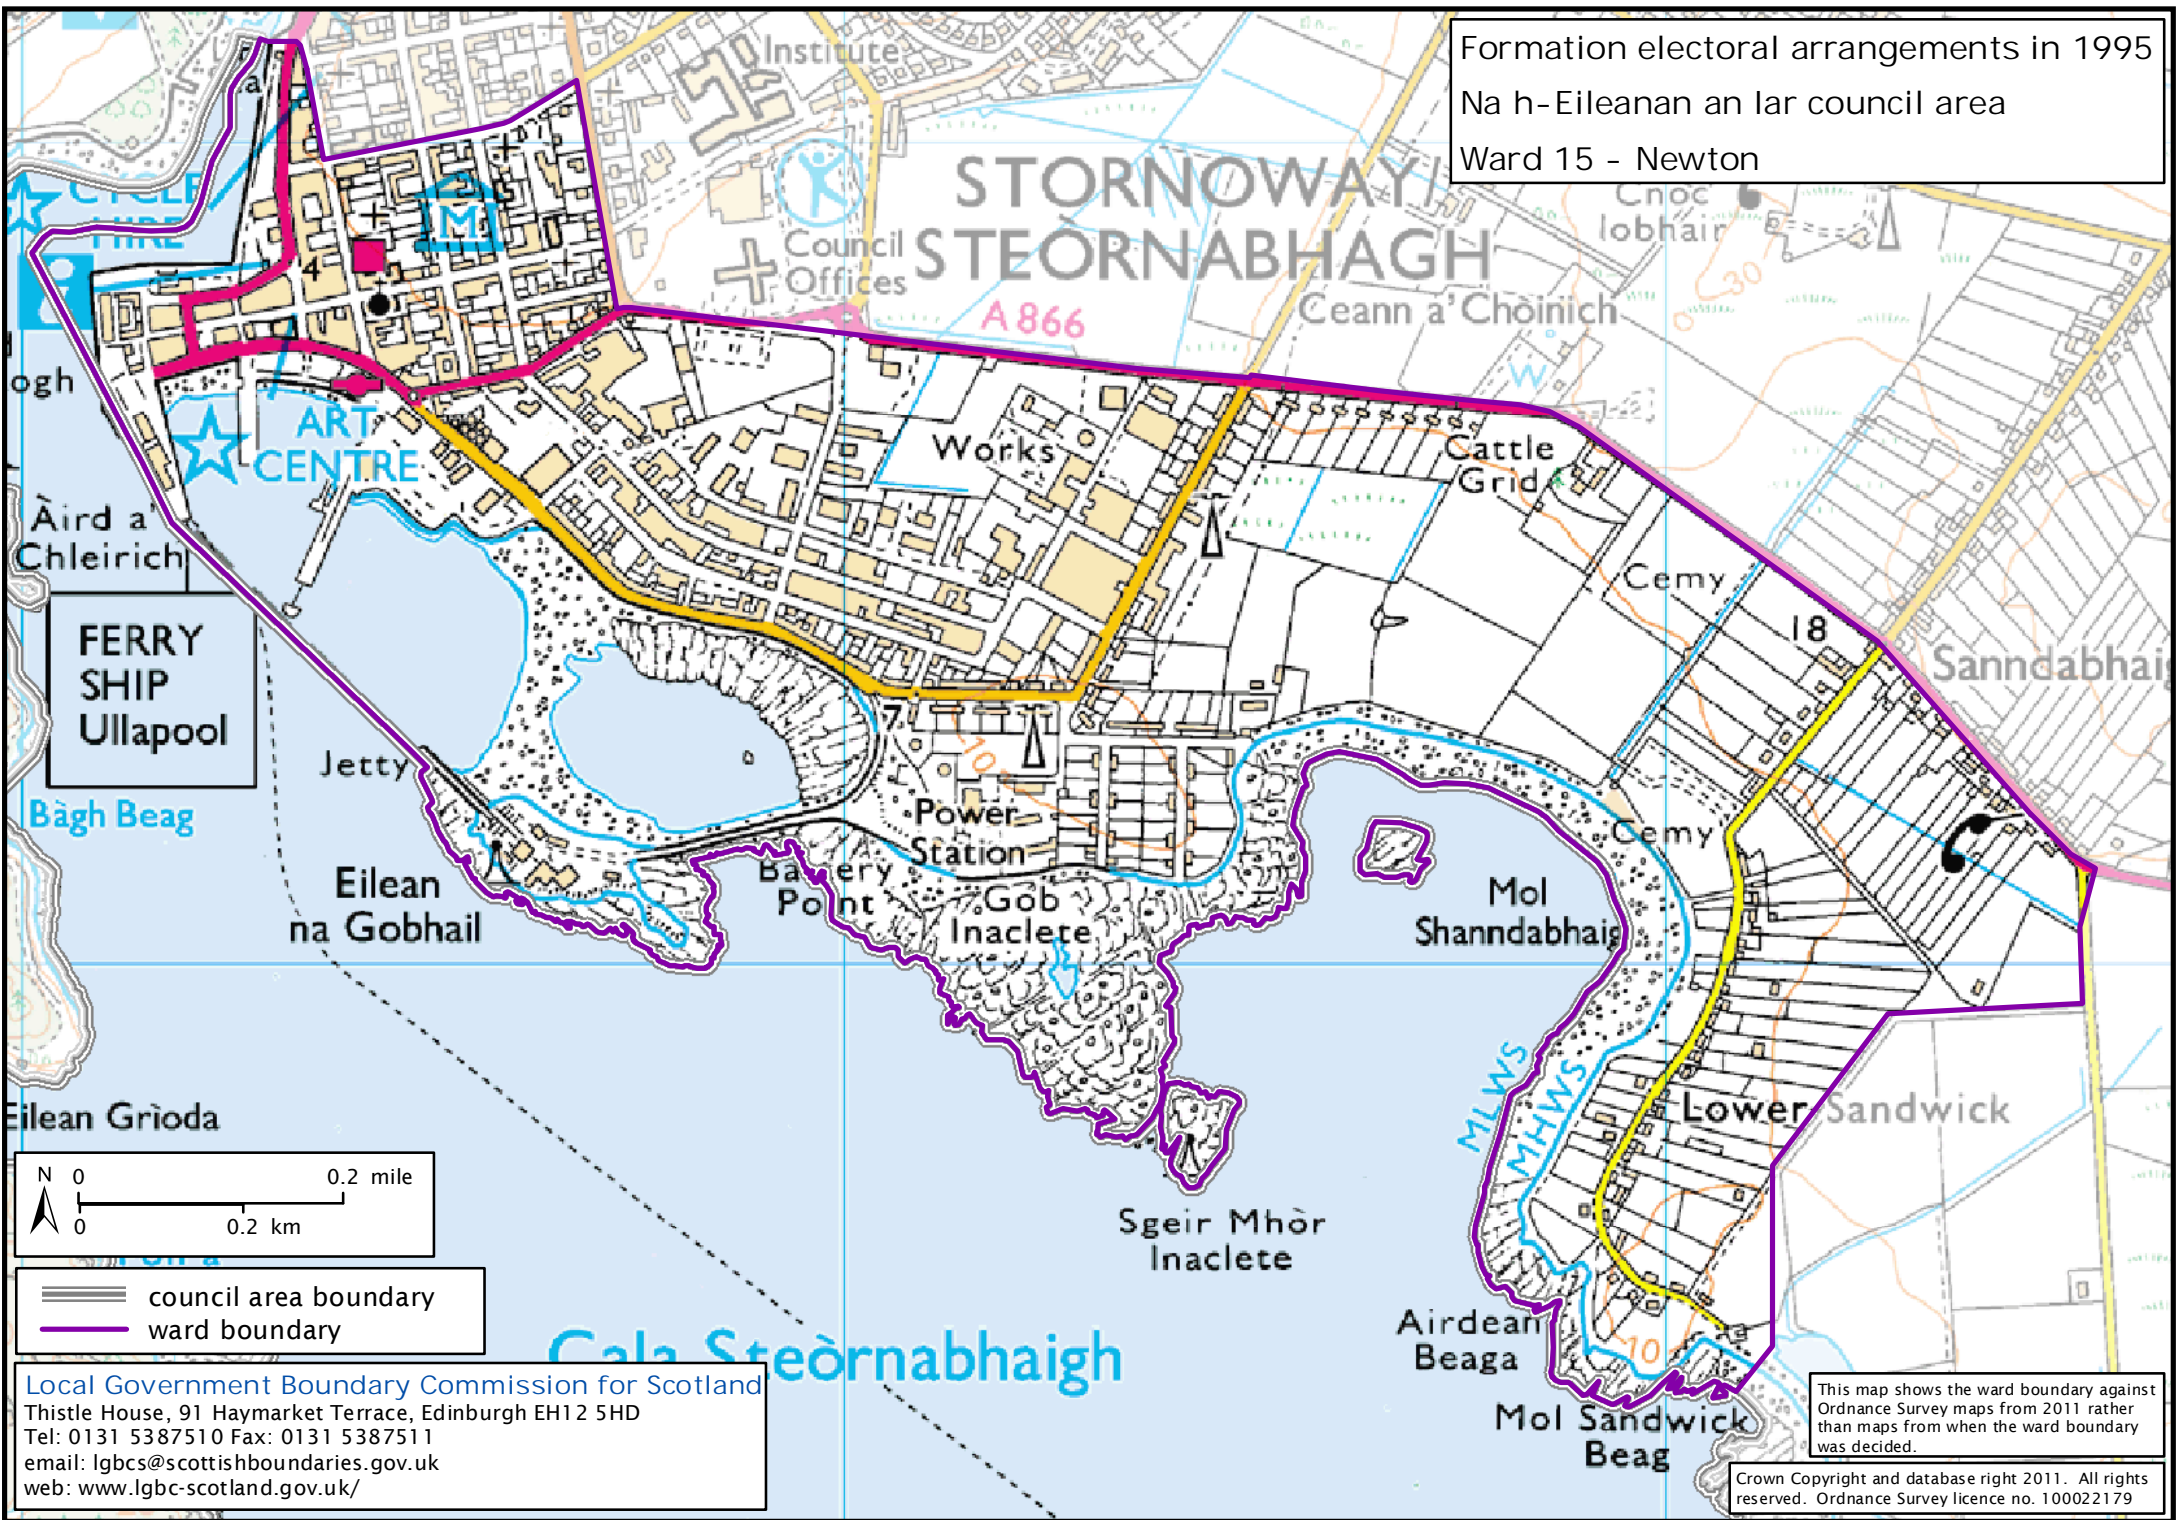

Formation electoral arrangements in 1995  
 Na h-Eileanan an Iar council area  
 Ward 15 - Newton

— council area boundary  
 — ward boundary

Local Government Boundary Commission for Scotland  
 Thistle House, 91 Haymarket Terrace, Edinburgh EH12 5HD  
 Tel: 0131 5387510 Fax: 0131 5387511  
 email: lgbc@scottishboundaries.gov.uk  
 web: www.lgbc-scotland.gov.uk/

This map shows the ward boundary against Ordnance Survey maps from 2011 rather than maps from when the ward boundary was decided.

Crown Copyright and database right 2011. All rights reserved. Ordnance Survey licence no. 100022179