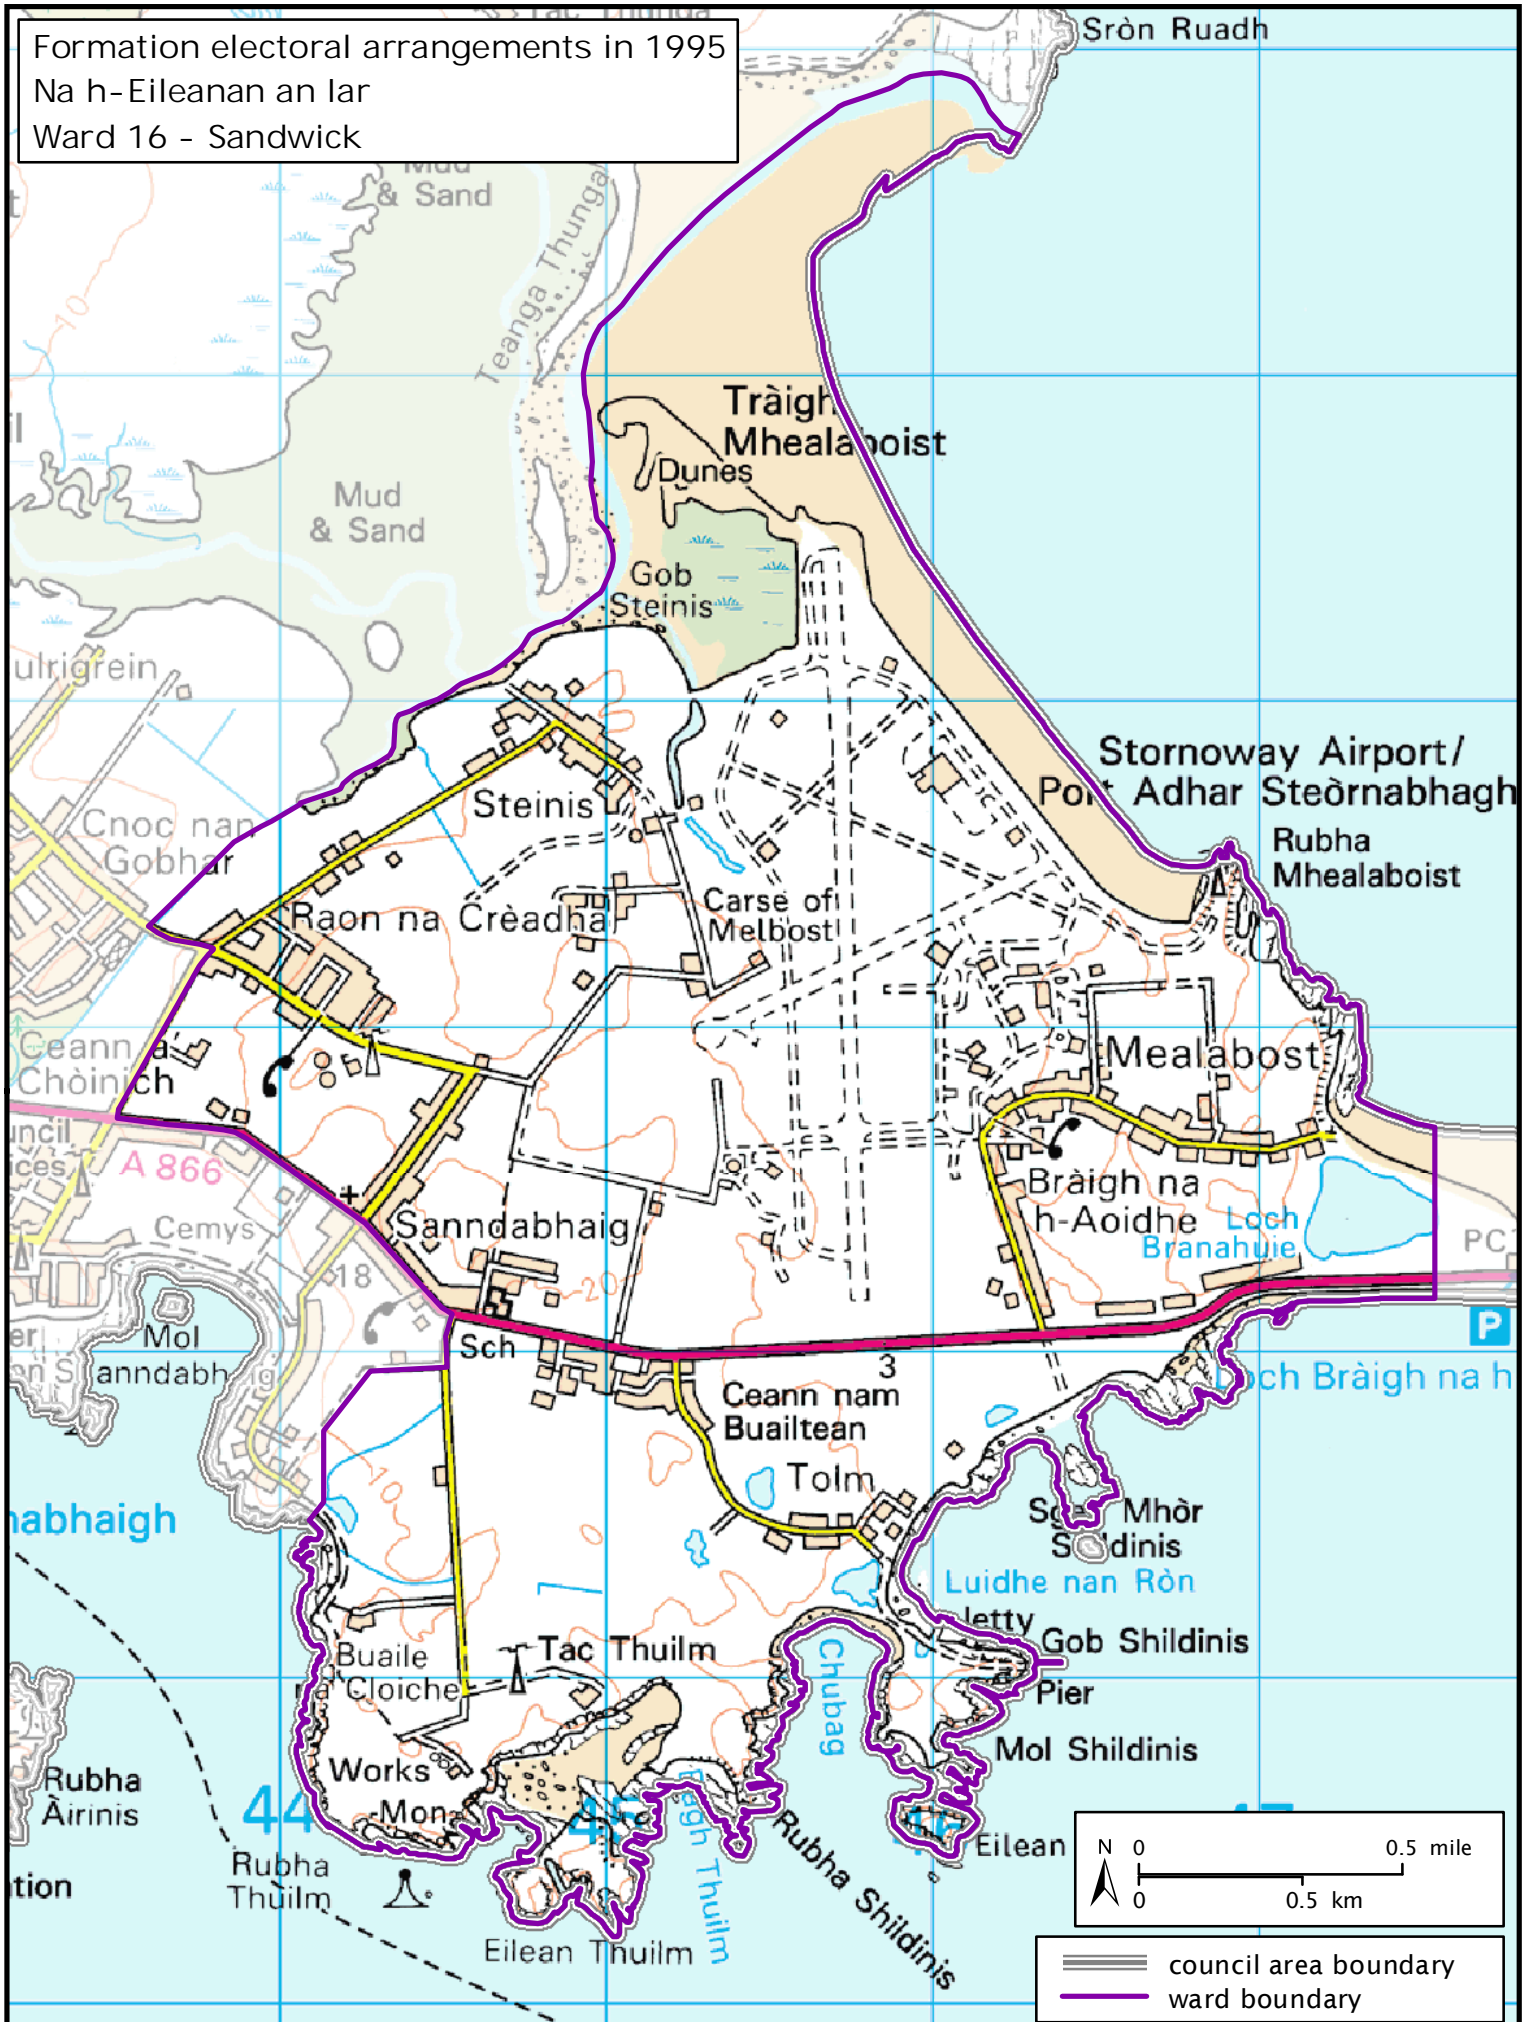

Formation electoral arrangements in 1995
 Na h-Eileanan an Iar
 Ward 16 - Sandwich

Crown Copyright and database right 2011. All rights reserved. Ordnance Survey licence no. 100022179

This map shows the ward boundary against Ordnance Survey maps from 2011 rather than maps from when the ward boundary was decided.