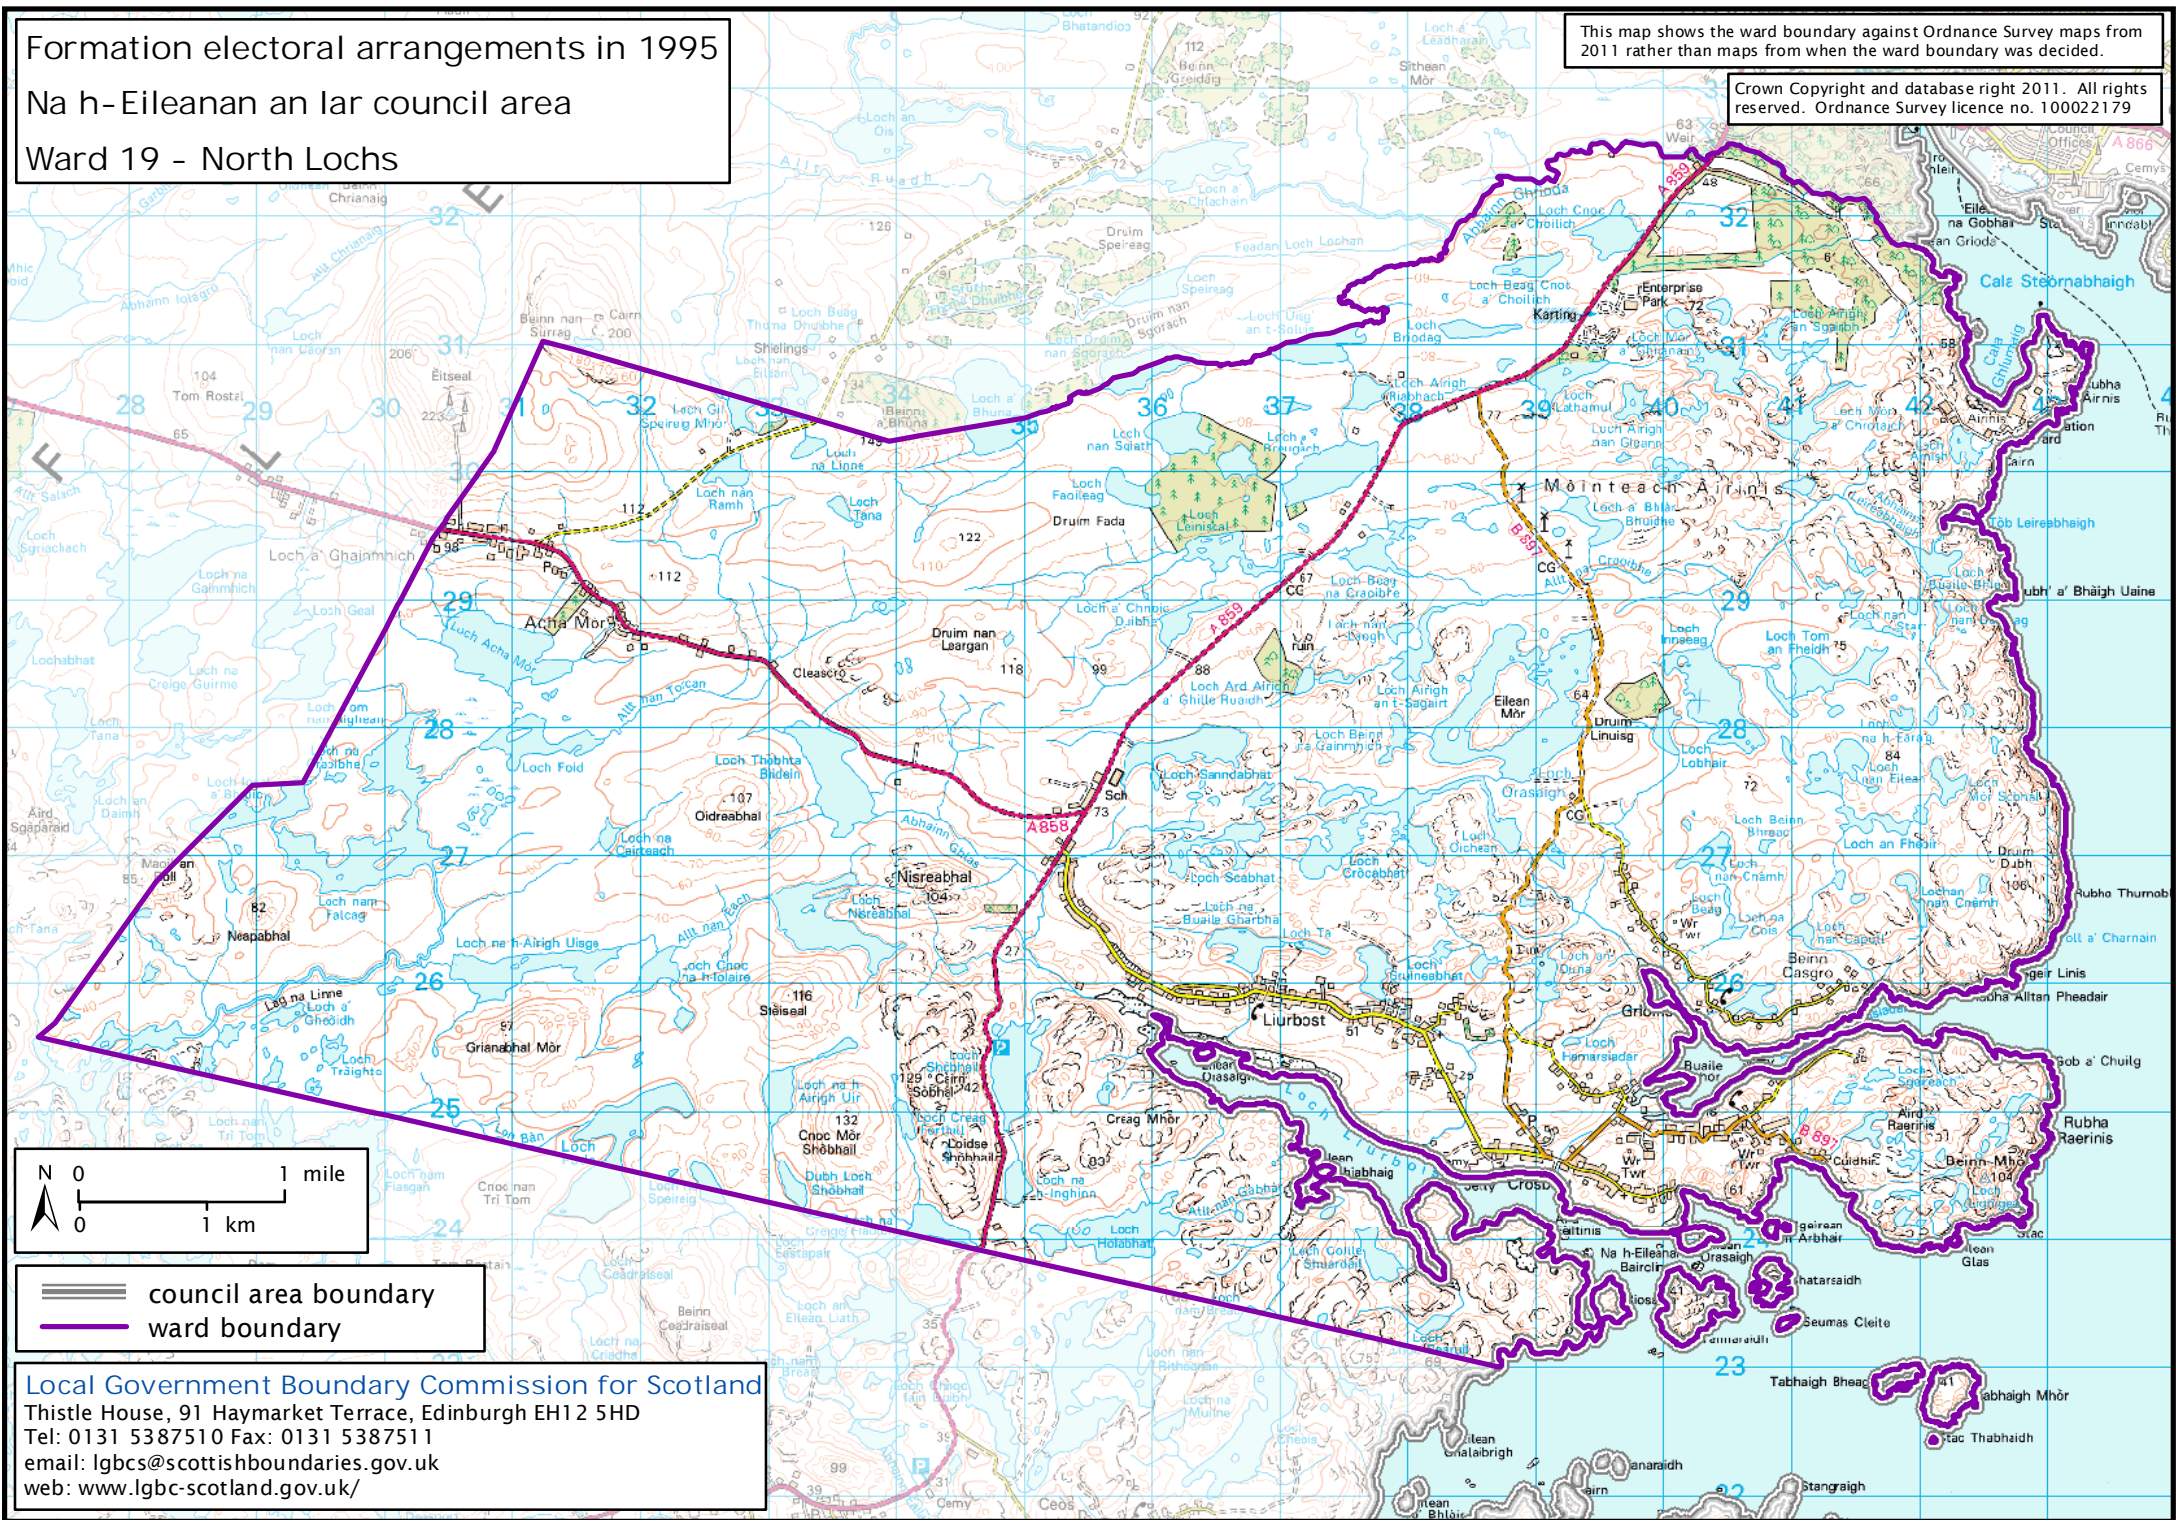

# Formation electoral arrangements in 1995

Na h-Eileanan an Iar council area

Ward 19 - North Lochs

This map shows the ward boundary against Ordnance Survey maps from 2011 rather than maps from when the ward boundary was decided.

Crown Copyright and database right 2011. All rights reserved. Ordnance Survey licence no. 100022179

==== council area boundary  
—— ward boundary

Local Government Boundary Commission for Scotland  
Thistle House, 91 Haymarket Terrace, Edinburgh EH12 5HD  
Tel: 0131 5387510 Fax: 0131 5387511  
email: lgbc@scottishboundaries.gov.uk  
web: www.lgbc-scotland.gov.uk/