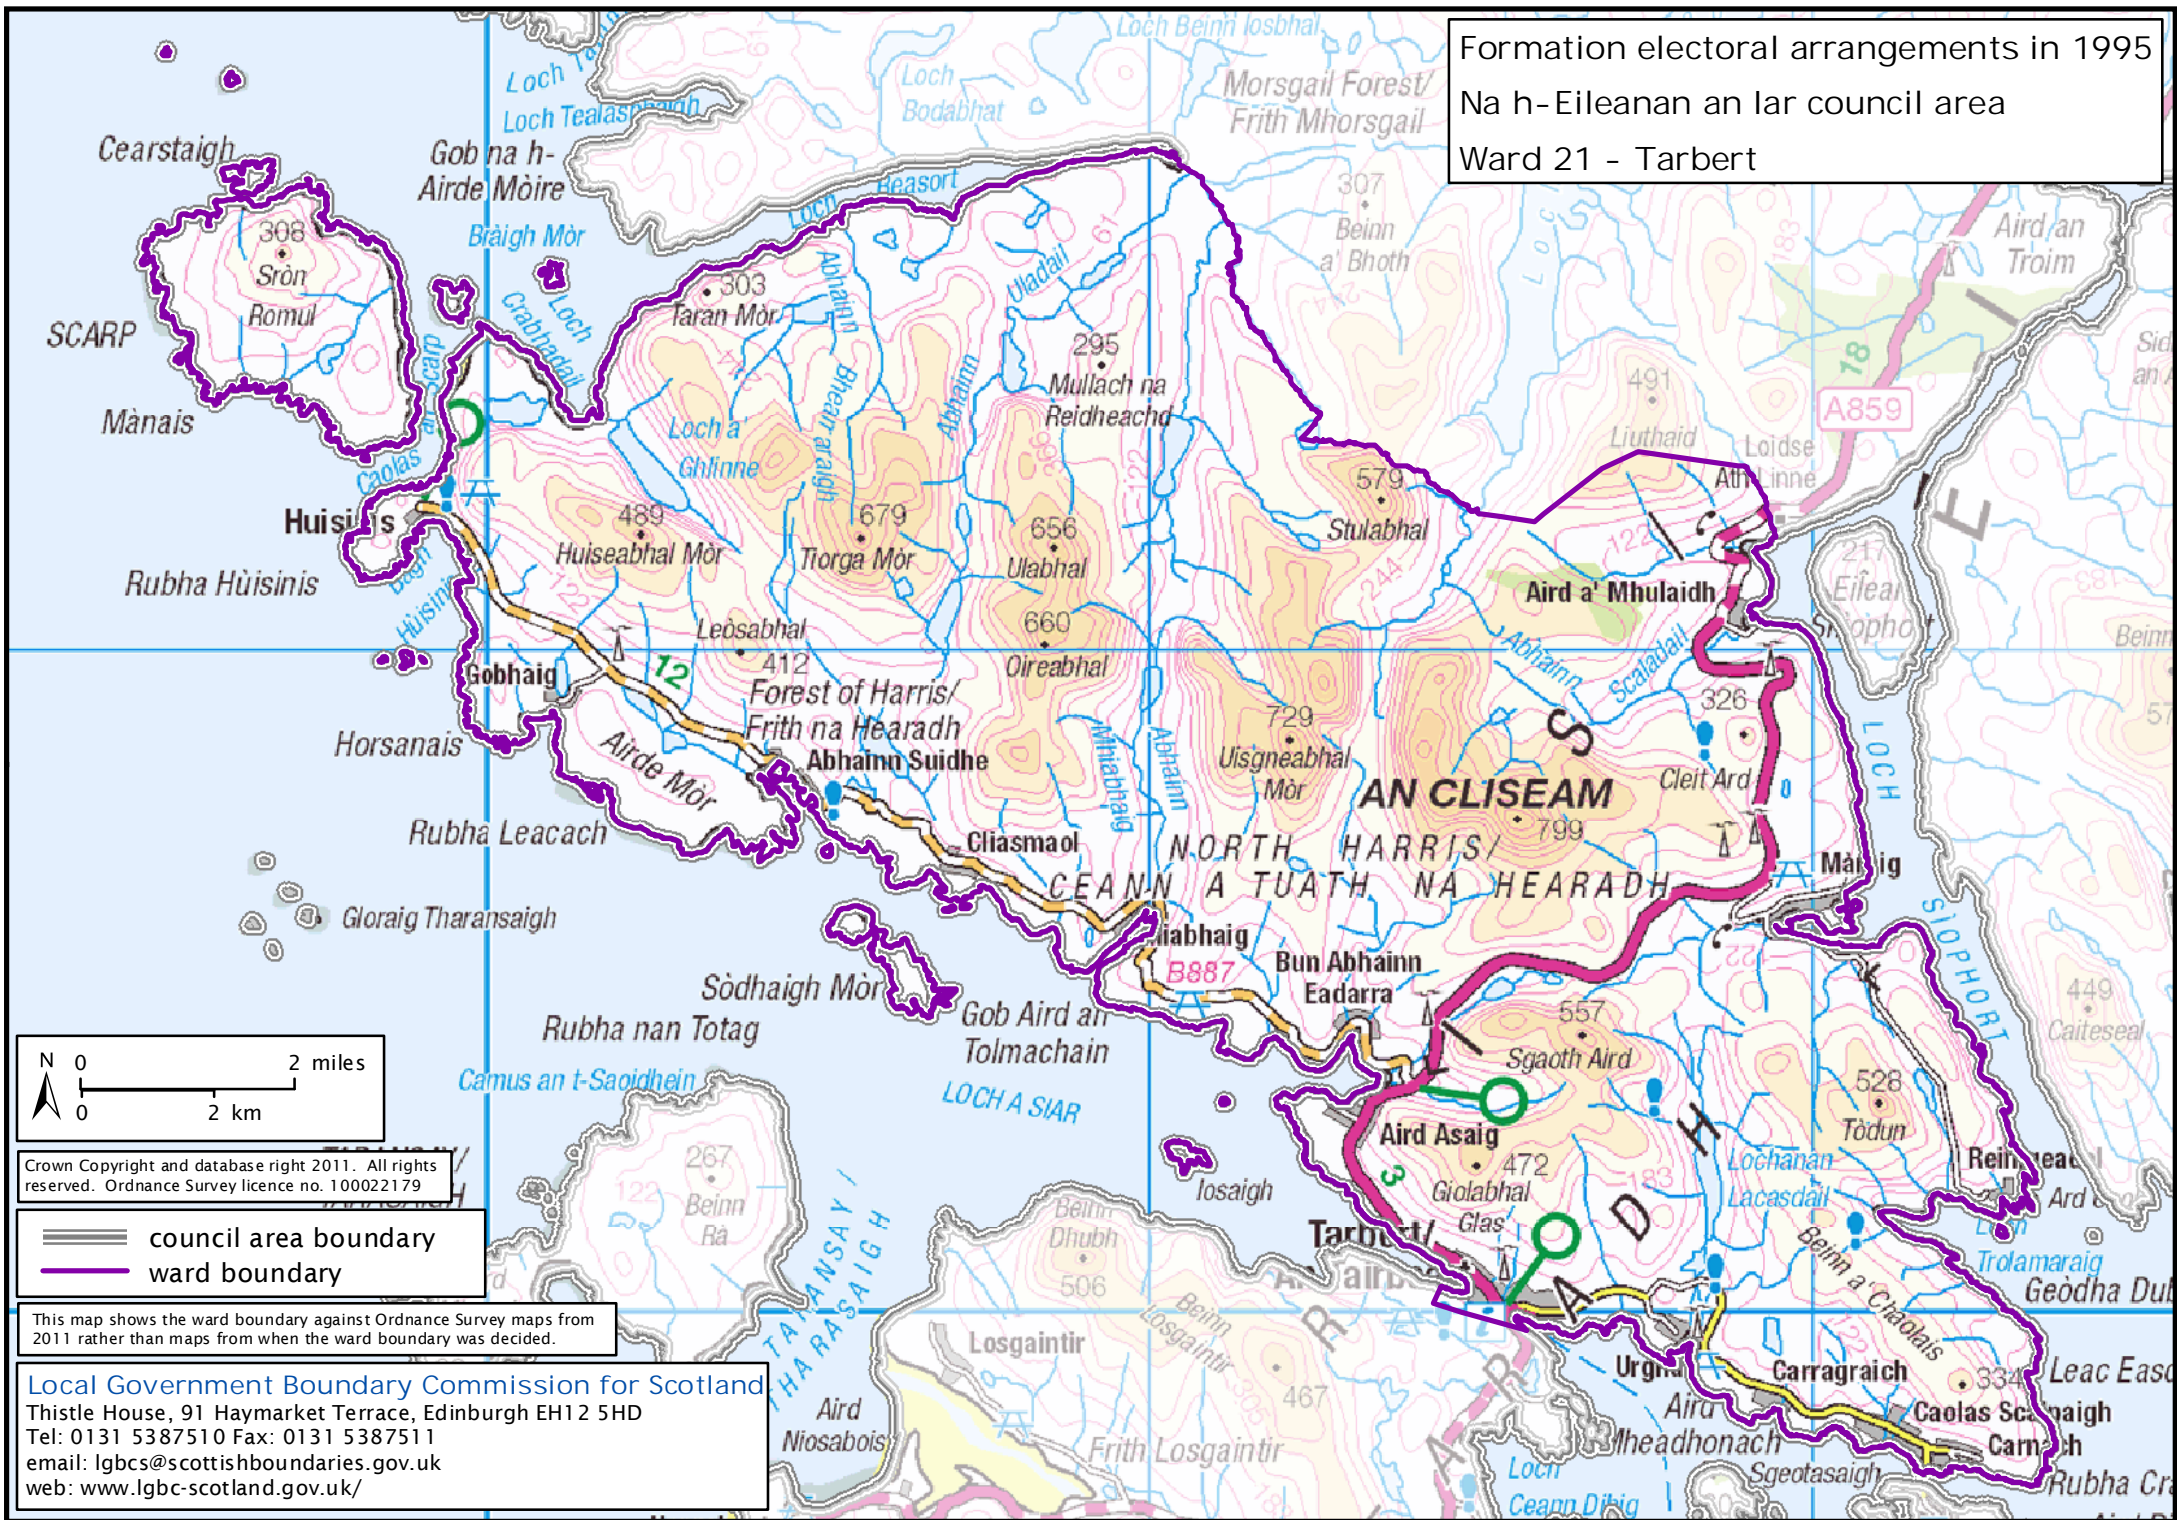

Formation electoral arrangements in 1995  
 Na h-Eileanan an Iar council area  
 Ward 21 - Tarbert

Crown Copyright and database right 2011. All rights reserved. Ordnance Survey licence no. 100022179

 council area boundary  
 ward boundary

This map shows the ward boundary against Ordnance Survey maps from 2011 rather than maps from when the ward boundary was decided.

**Local Government Boundary Commission for Scotland**  
 Thistle House, 91 Haymarket Terrace, Edinburgh EH12 5HD  
 Tel: 0131 5387510 Fax: 0131 5387511  
 email: lgbc@scottishboundaries.gov.uk  
 web: www.lgbc-scotland.gov.uk/