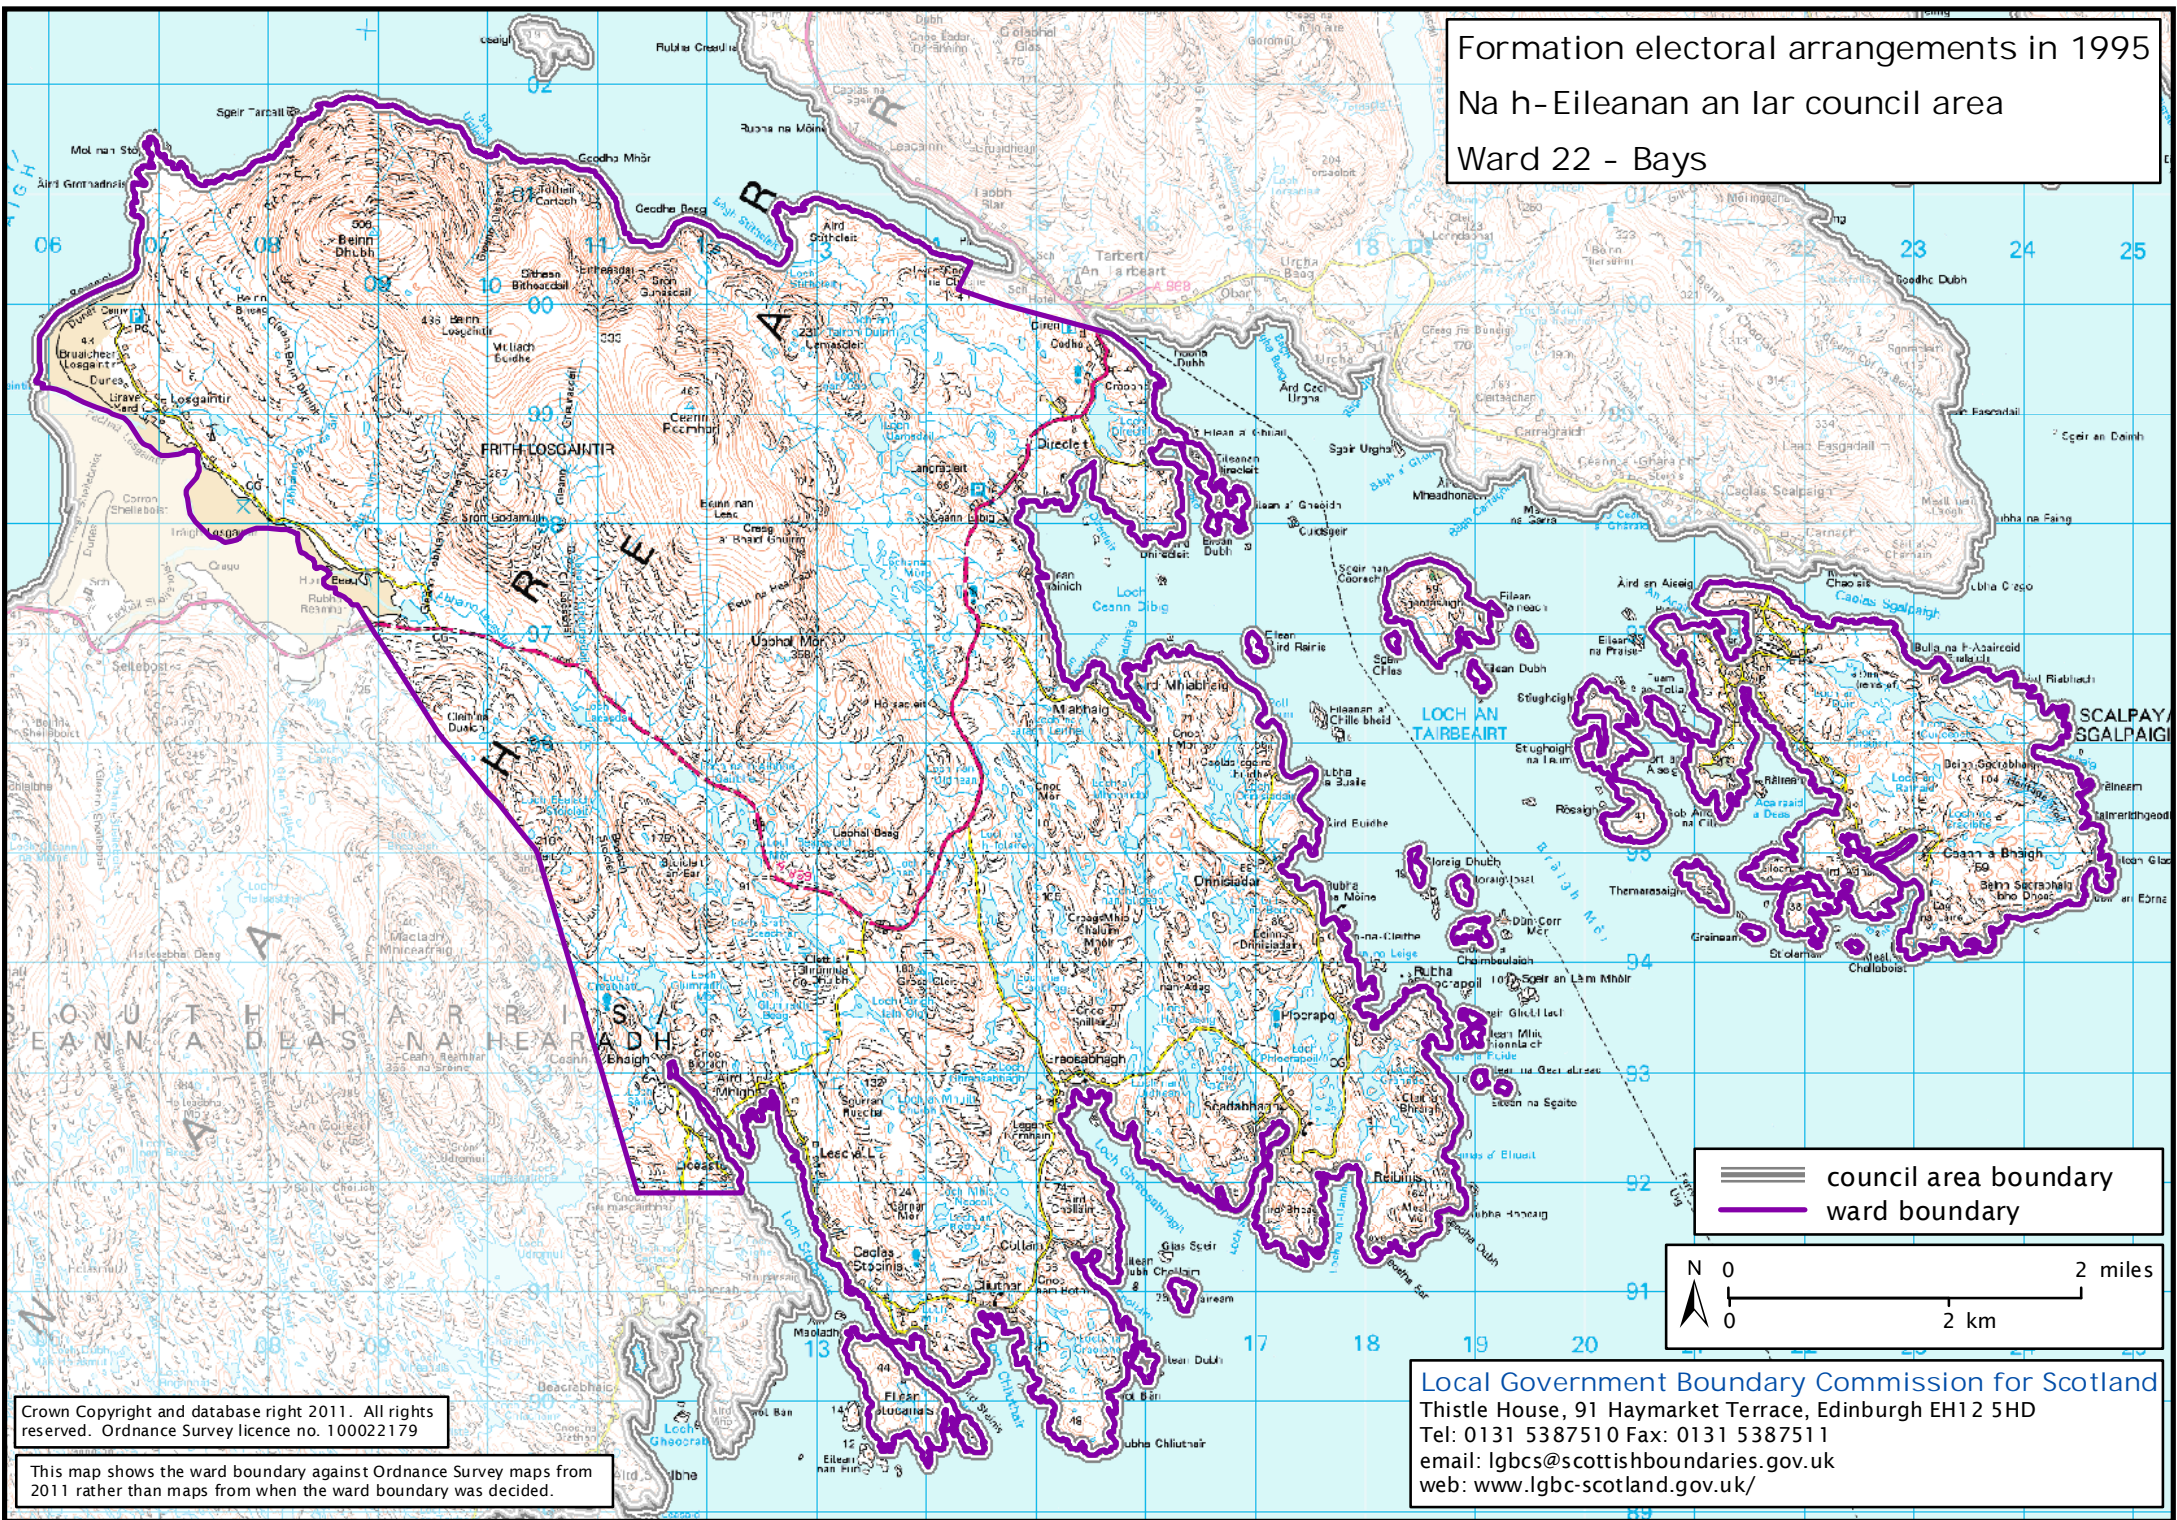

Formation electoral arrangements in 1995
 Na h-Eileanan an Iar council area
 Ward 22 - Bays

 council area boundary
 ward boundary

Crown Copyright and database right 2011. All rights reserved. Ordnance Survey licence no. 100022179

This map shows the ward boundary against Ordnance Survey maps from 2011 rather than maps from when the ward boundary was decided.

Local Government Boundary Commission for Scotland
 Thistle House, 91 Haymarket Terrace, Edinburgh EH12 5HD
 Tel: 0131 5387510 Fax: 0131 5387511
 email: lgbcscottishboundaries.gov.uk
 web: www.lgbc-scotland.gov.uk/