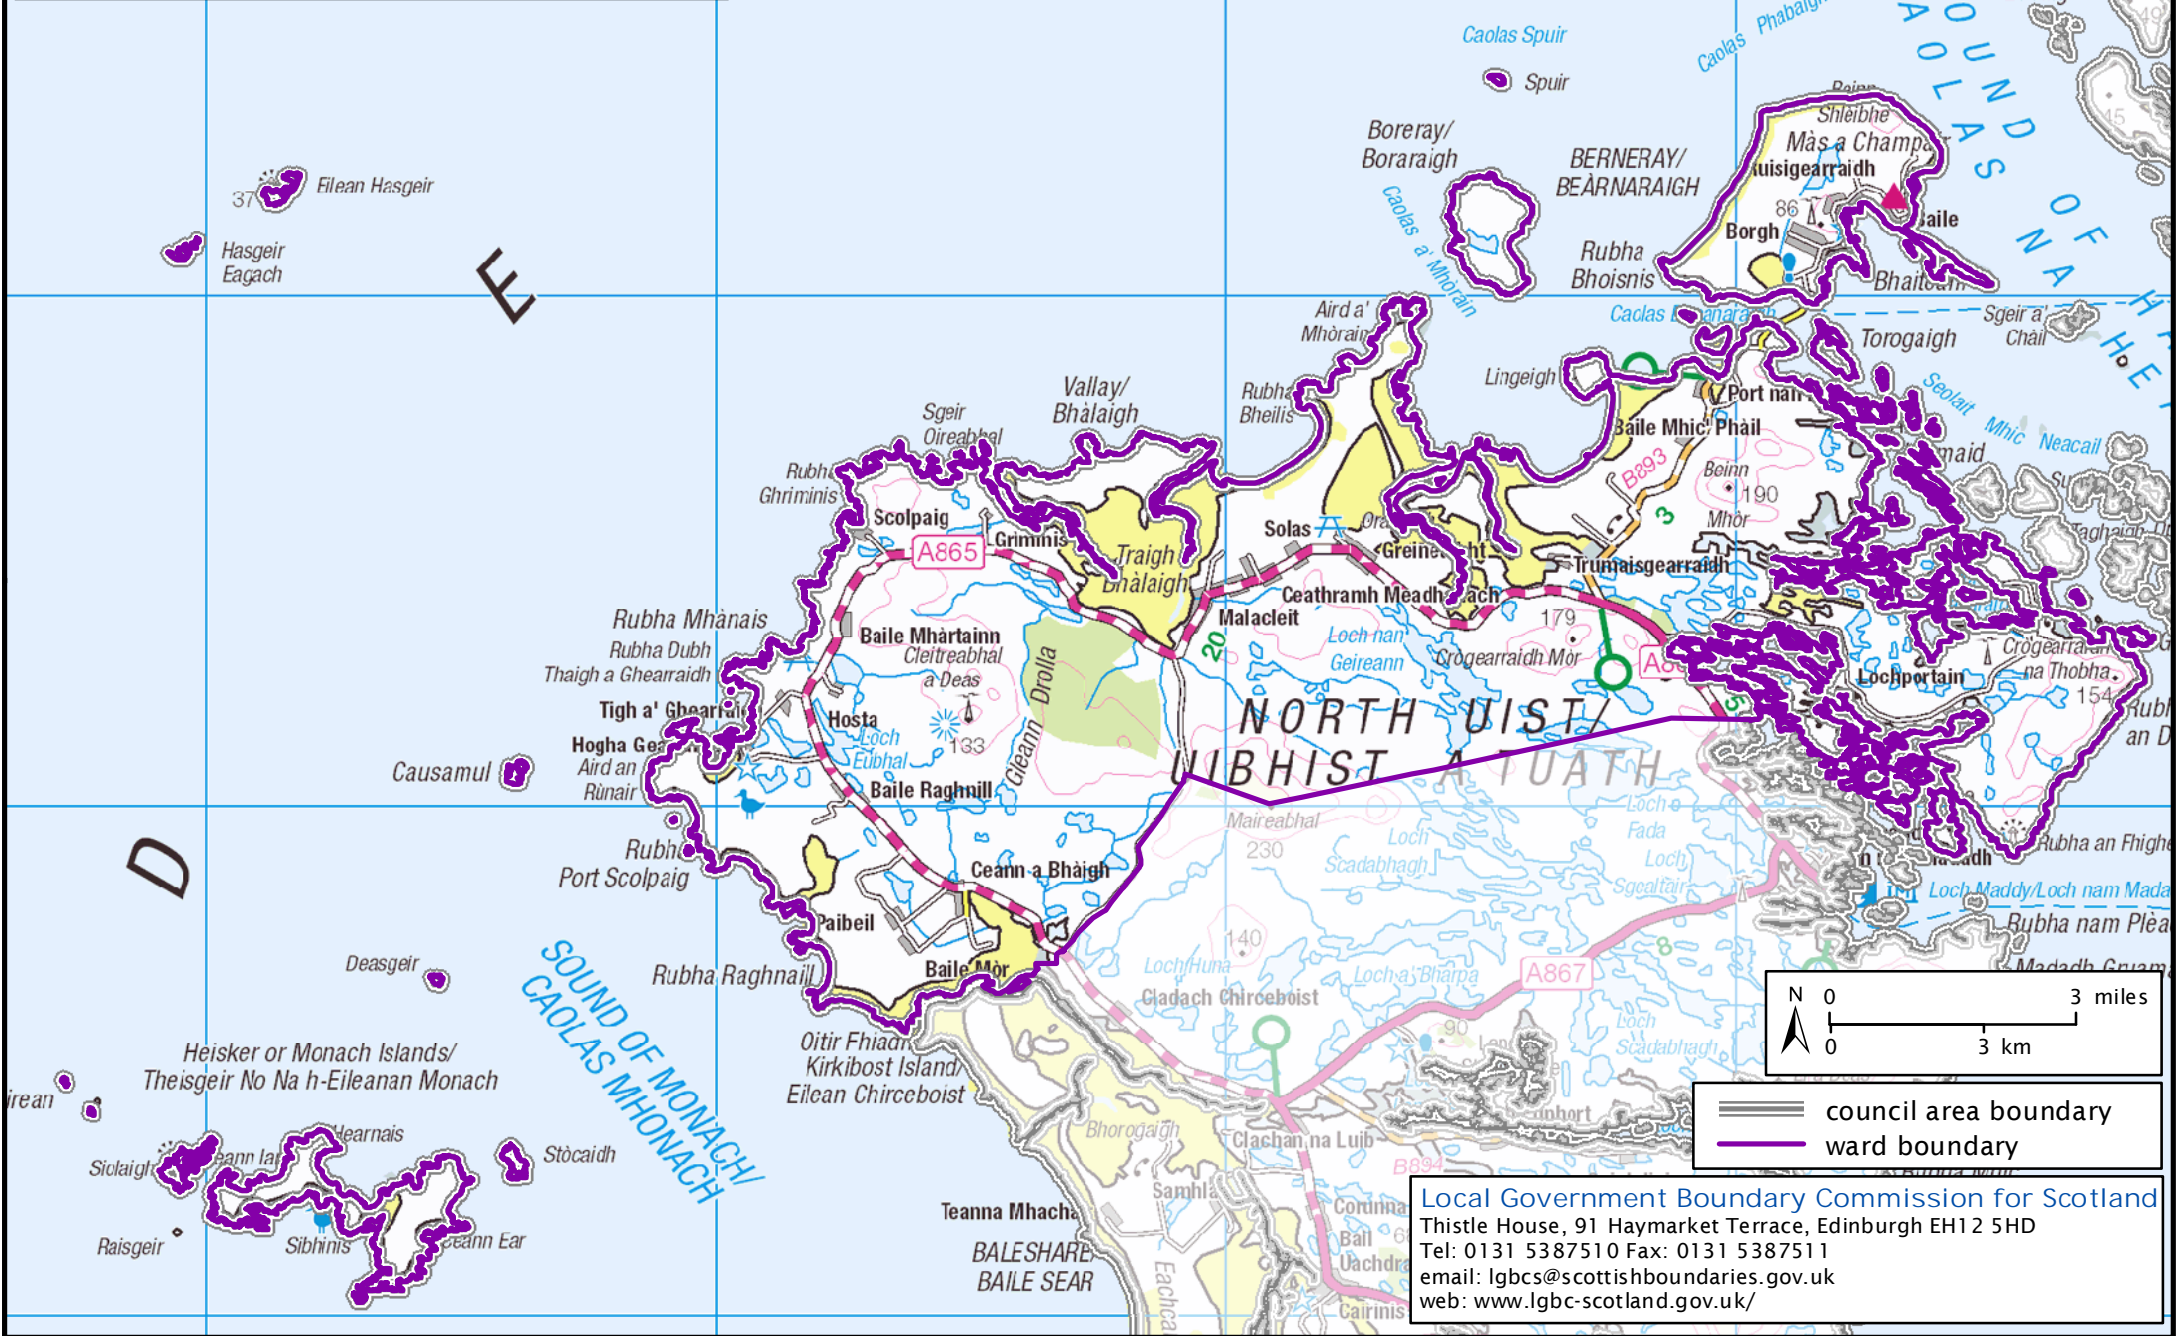

Formation electoral arrangements in 1995

Na h-Eileanan an Iar council area

Ward 24 - Paible

This map shows the ward boundary against Ordnance Survey maps from 2011 rather than maps from when the ward boundary was decided.

Crown Copyright and database right 2011. All rights reserved. Ordnance Survey licence no. 100022179

==== council area boundary
—— ward boundary

Local Government Boundary Commission for Scotland
Thistle House, 91 Haymarket Terrace, Edinburgh EH12 5HD
Tel: 0131 5387510 Fax: 0131 5387511
email: lgbcs@scottishboundaries.gov.uk
web: www.lgbc-scotland.gov.uk/