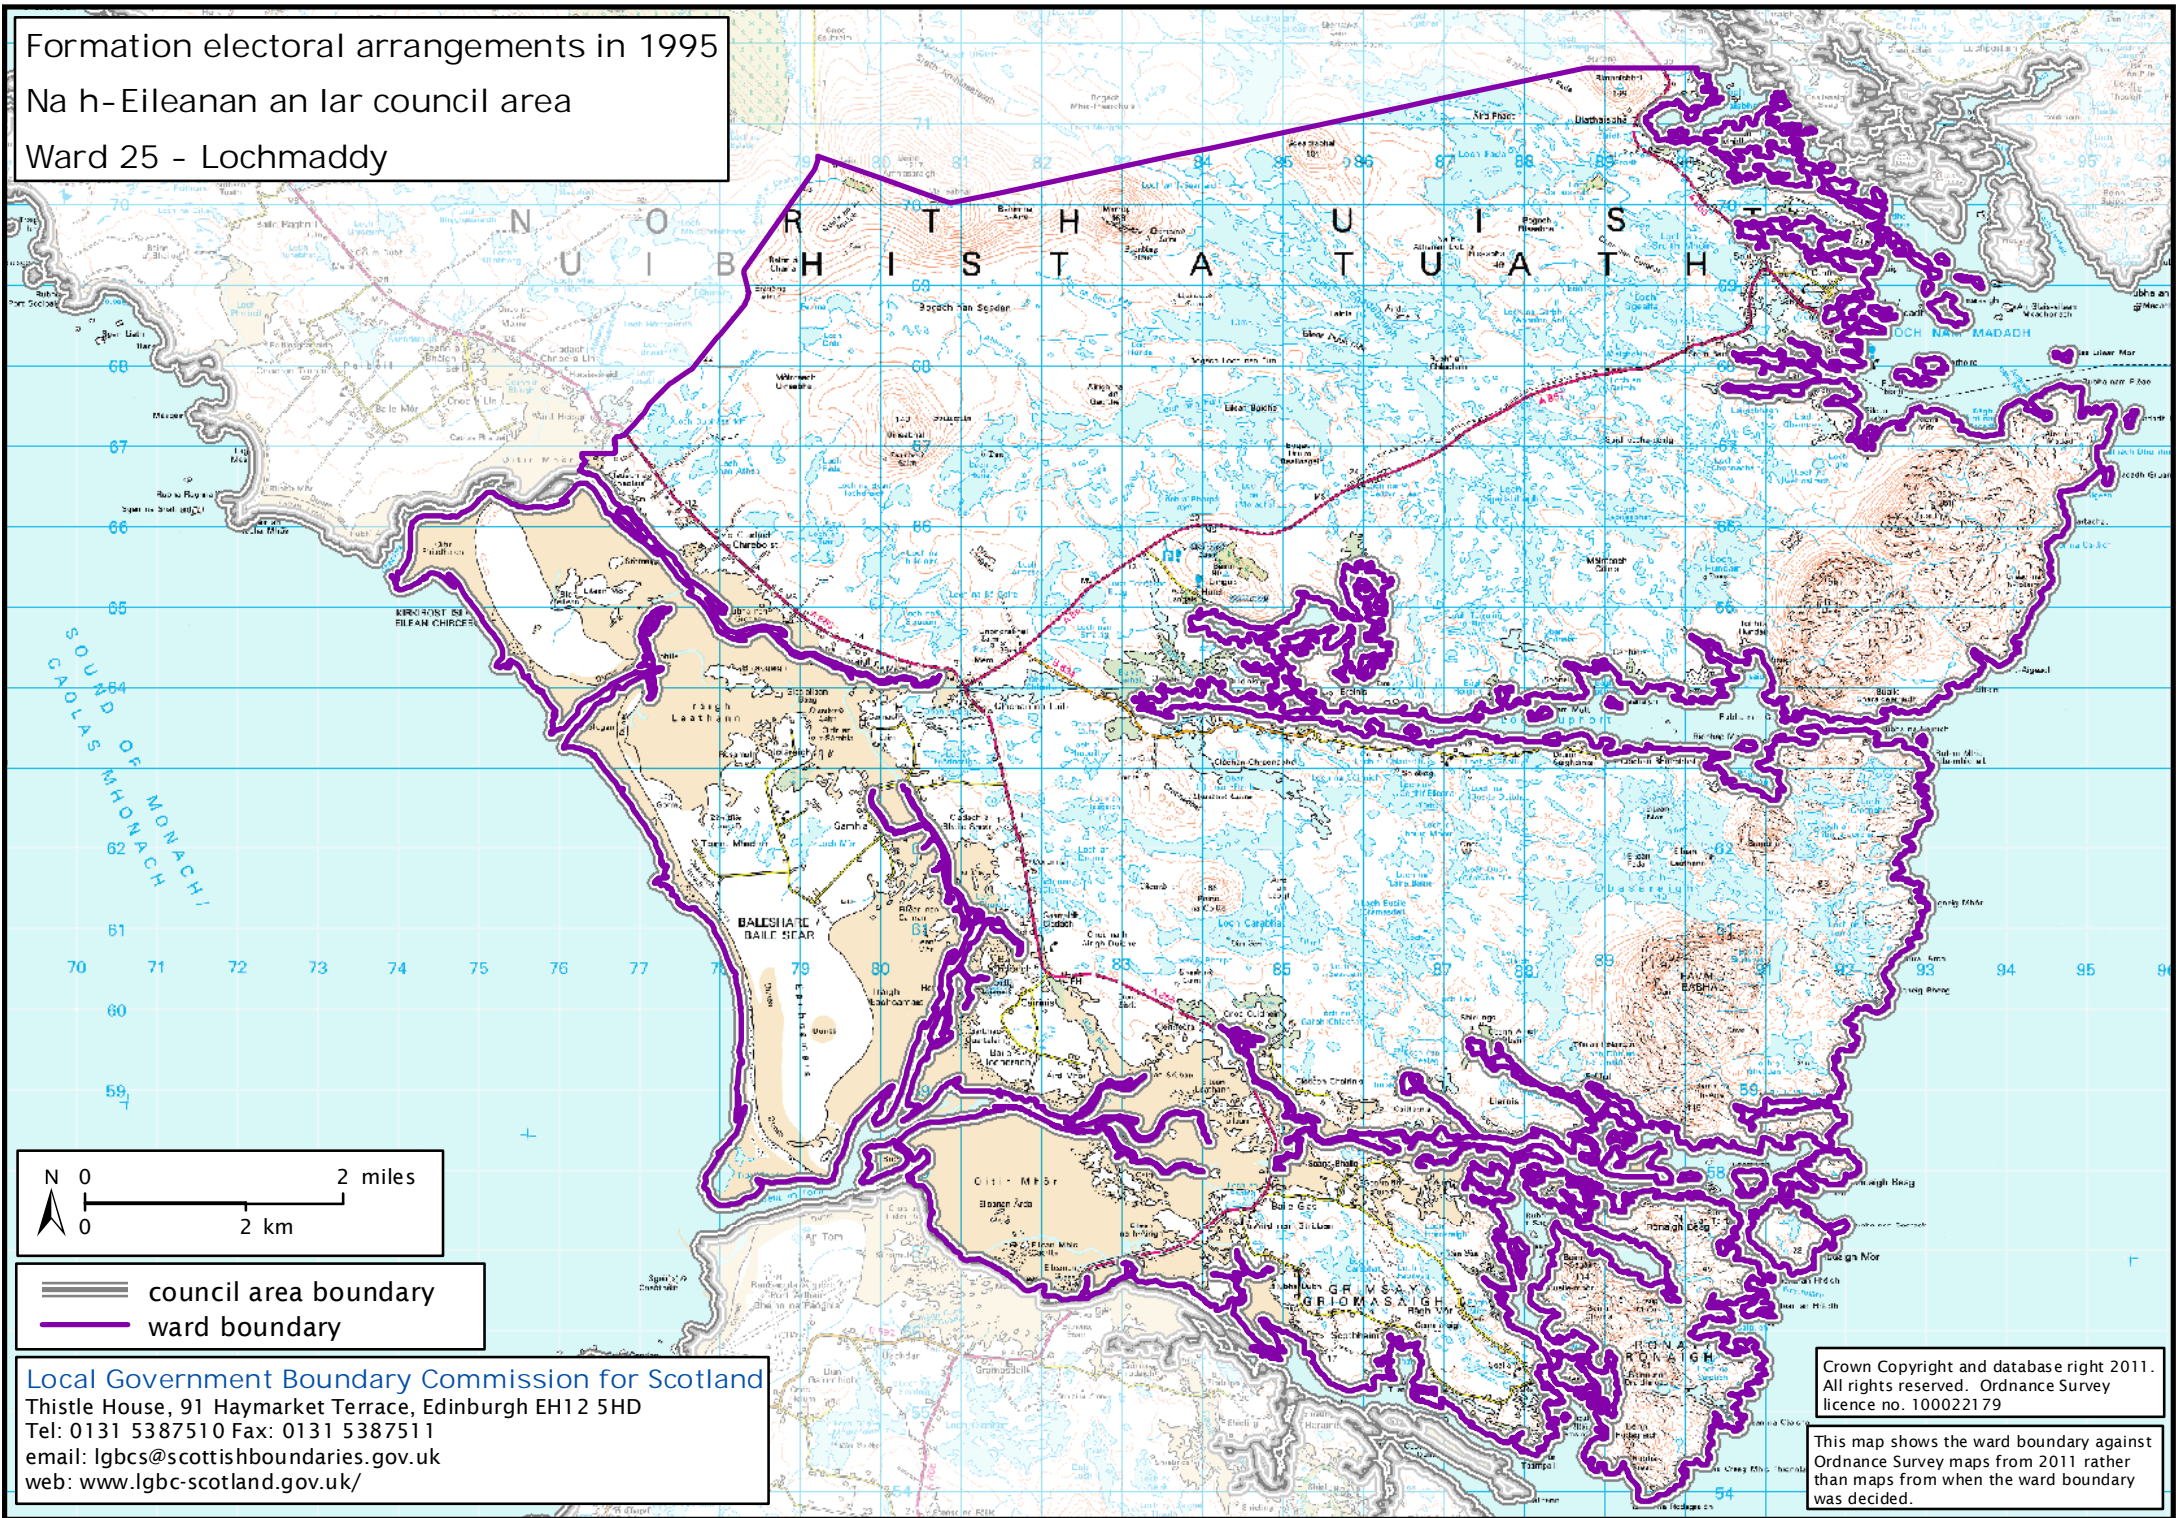

# Formation electoral arrangements in 1995

Na h-Eileanan an Iar council area

Ward 25 - Lochmaddy

Local Government Boundary Commission for Scotland  
Thistle House, 91 Haymarket Terrace, Edinburgh EH12 5HD  
Tel: 0131 5387510 Fax: 0131 5387511  
email: lgbc@scottishboundaries.gov.uk  
web: www.lgbc-scotland.gov.uk/

Crown Copyright and database right 2011.  
All rights reserved. Ordnance Survey  
licence no. 100022179

This map shows the ward boundary against  
Ordnance Survey maps from 2011 rather than  
maps from when the ward boundary  
was decided.