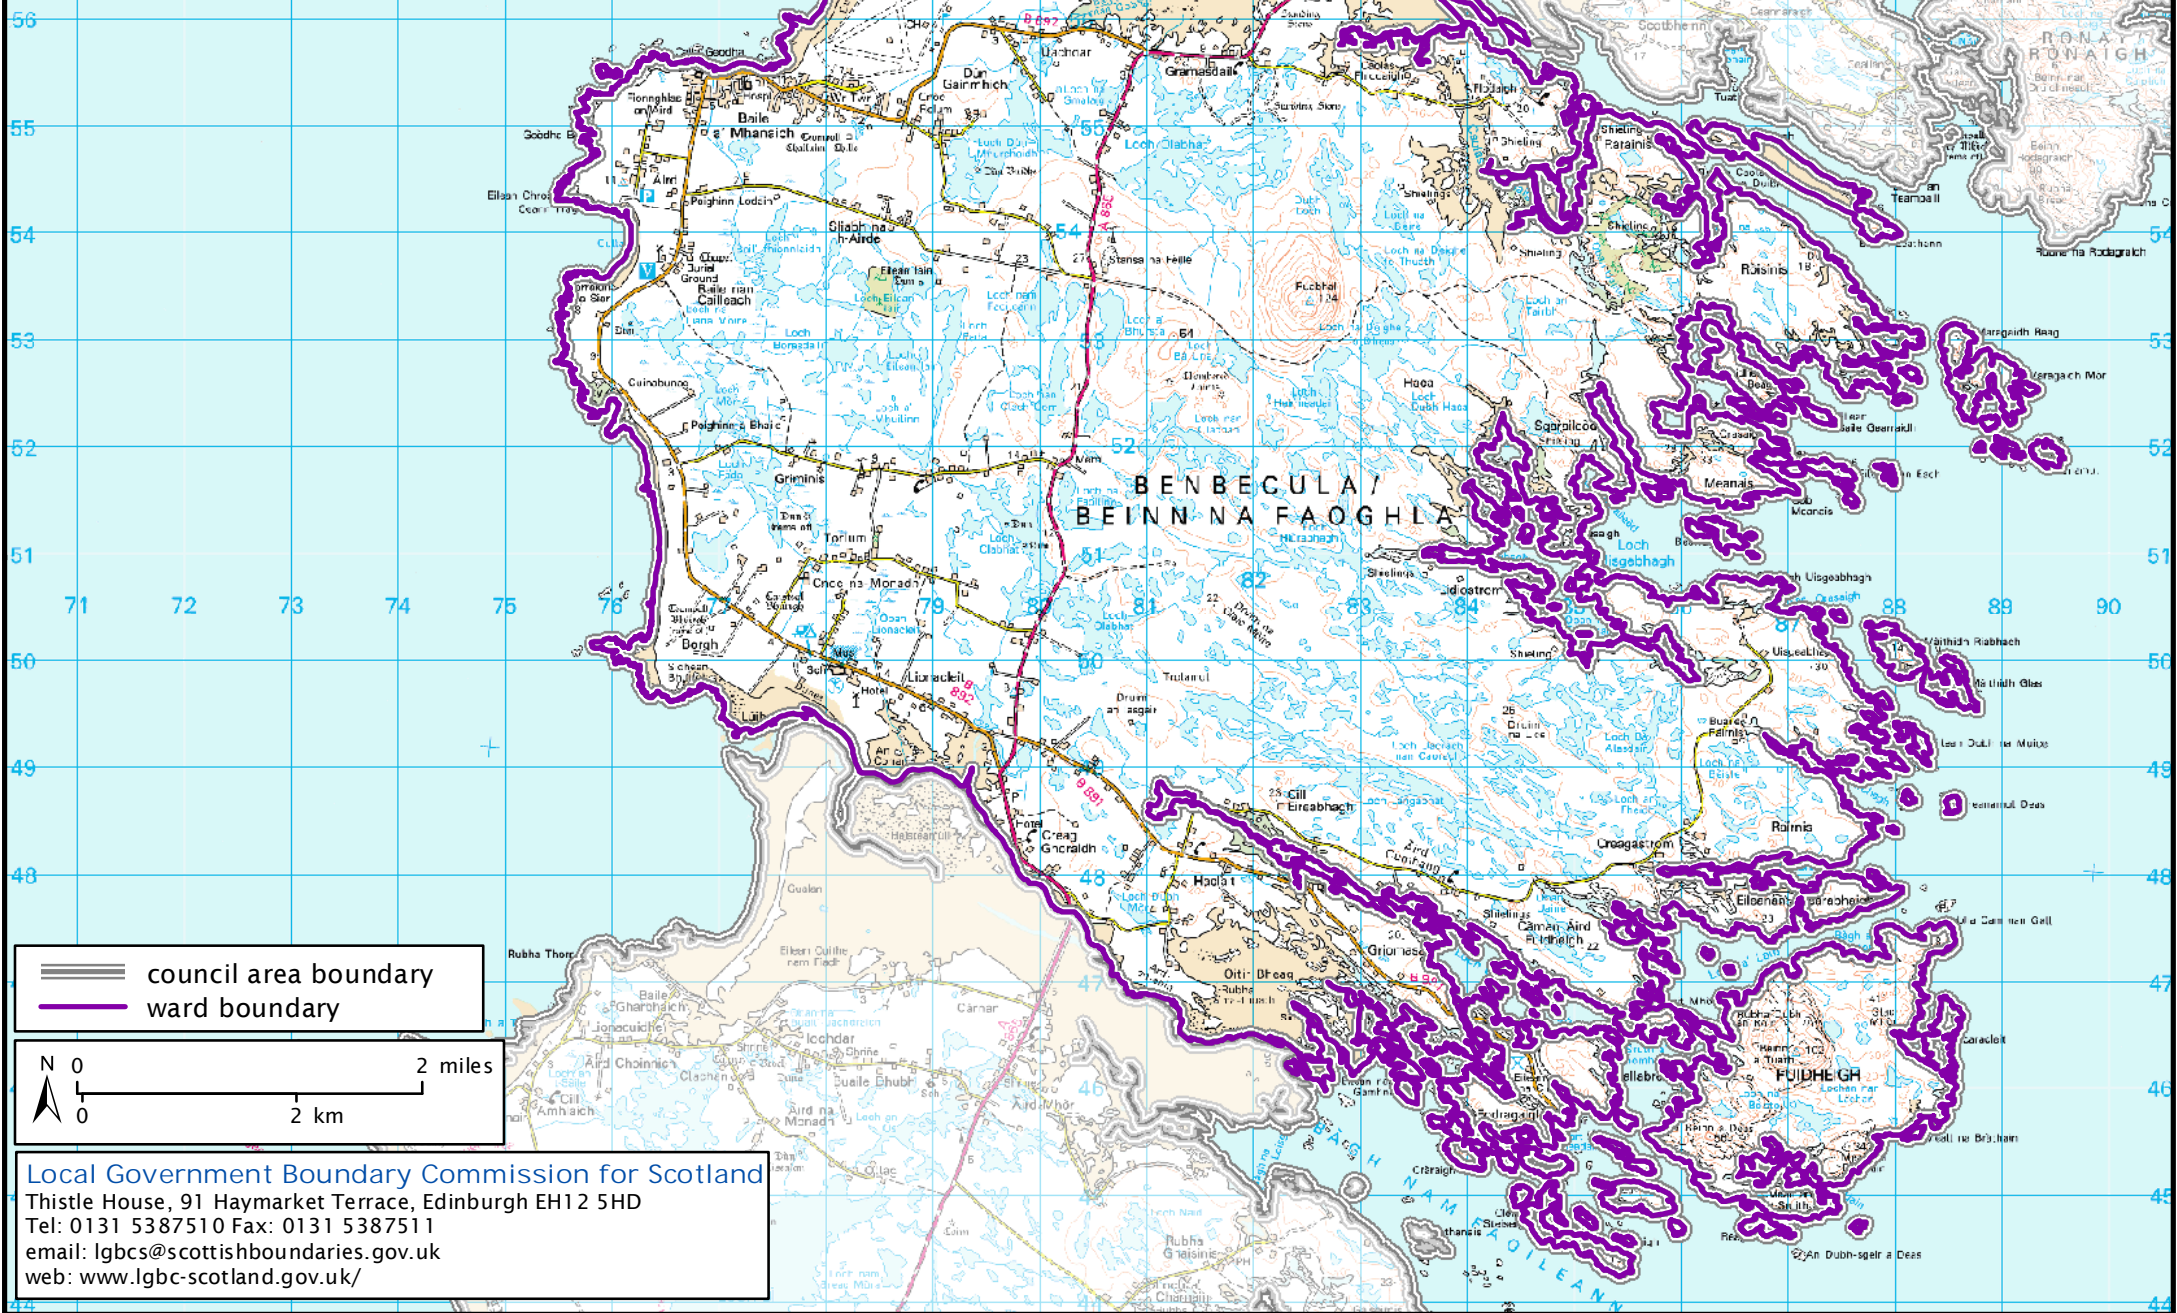

# Formation electoral arrangements in 1995

Na h-Eileanan an Iar council area

Ward 26 - Benbecula

This map shows the ward boundary against Ordnance Survey maps from 2011 rather than maps from when the ward boundary was decided.

Crown Copyright and database right 2011. All rights reserved. Ordnance Survey licence no. 100022179

==== council area boundary  
—— ward boundary

Local Government Boundary Commission for Scotland  
Thistle House, 91 Haymarket Terrace, Edinburgh EH12 5HD  
Tel: 0131 5387510 Fax: 0131 5387511  
email: lgbcscottishboundaries.gov.uk  
web: www.lgbc-scotland.gov.uk/