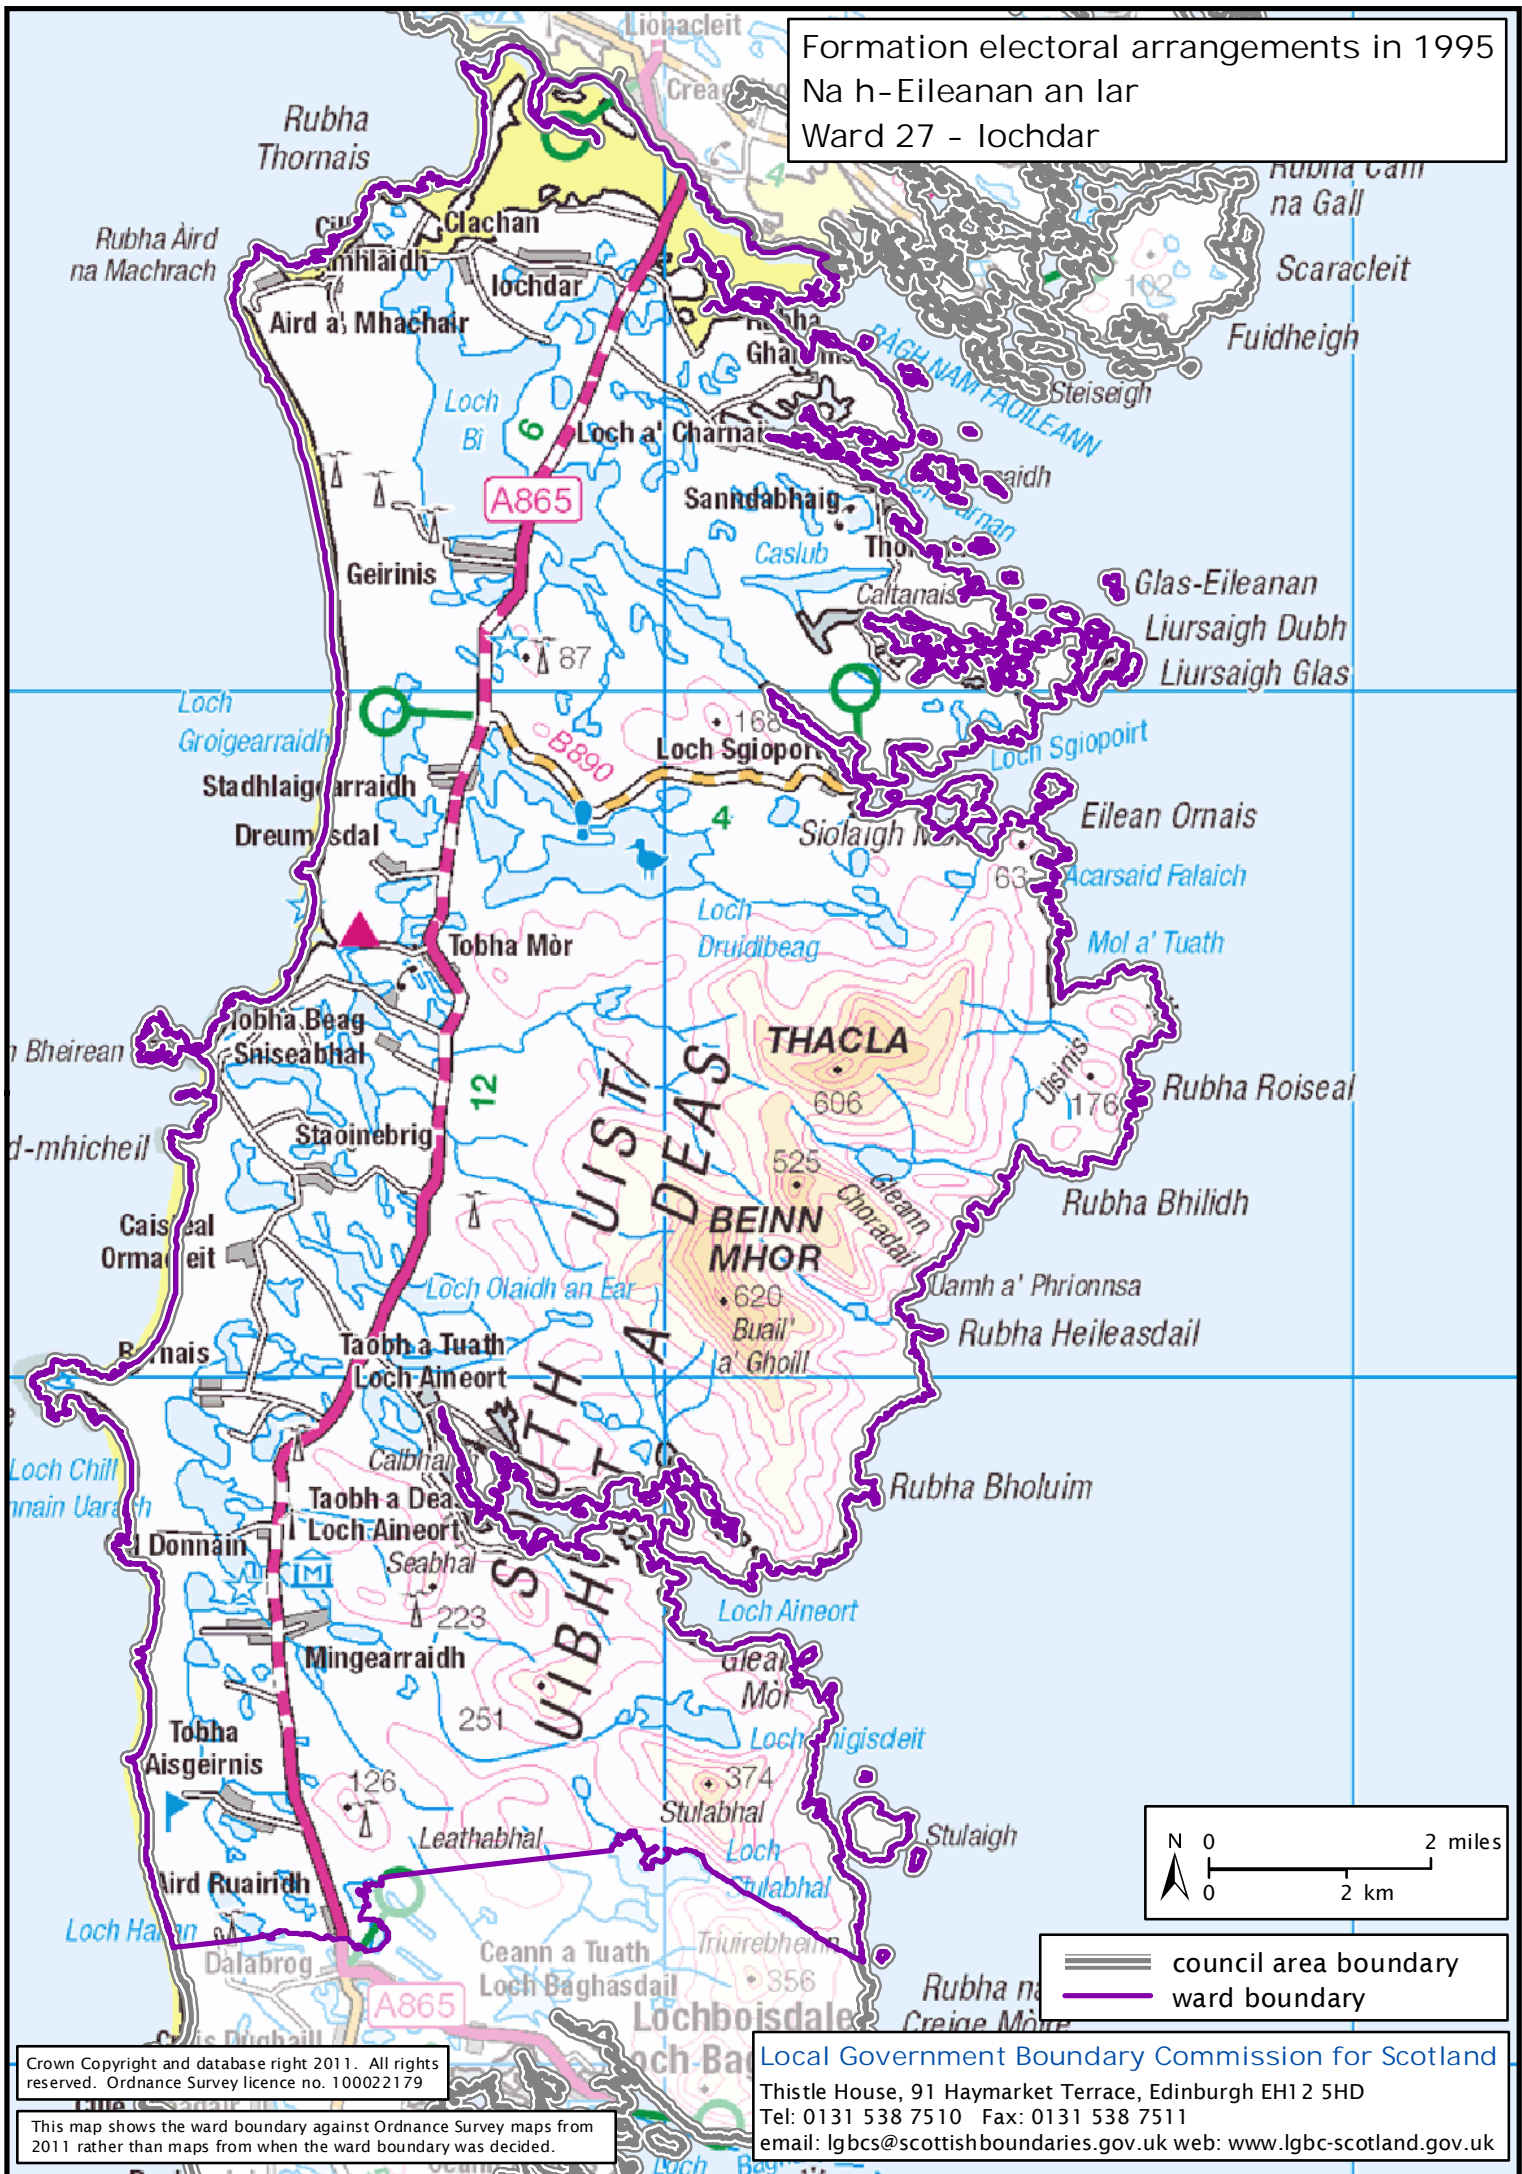

Formation electoral arrangements in 1995
 Na h-Eileanan an Iar
 Ward 27 - Iochdar

Crown Copyright and database right 2011. All rights reserved. Ordnance Survey licence no. 100022179

This map shows the ward boundary against Ordnance Survey maps from 2011 rather than maps from when the ward boundary was decided.

Local Government Boundary Commission for Scotland
 Thistle House, 91 Haymarket Terrace, Edinburgh EH1 2 5HD
 Tel: 0131 538 7510 Fax: 0131 538 7511
 email: lgbcscottishboundaries.gov.uk web: www.lgbc-scotland.gov.uk