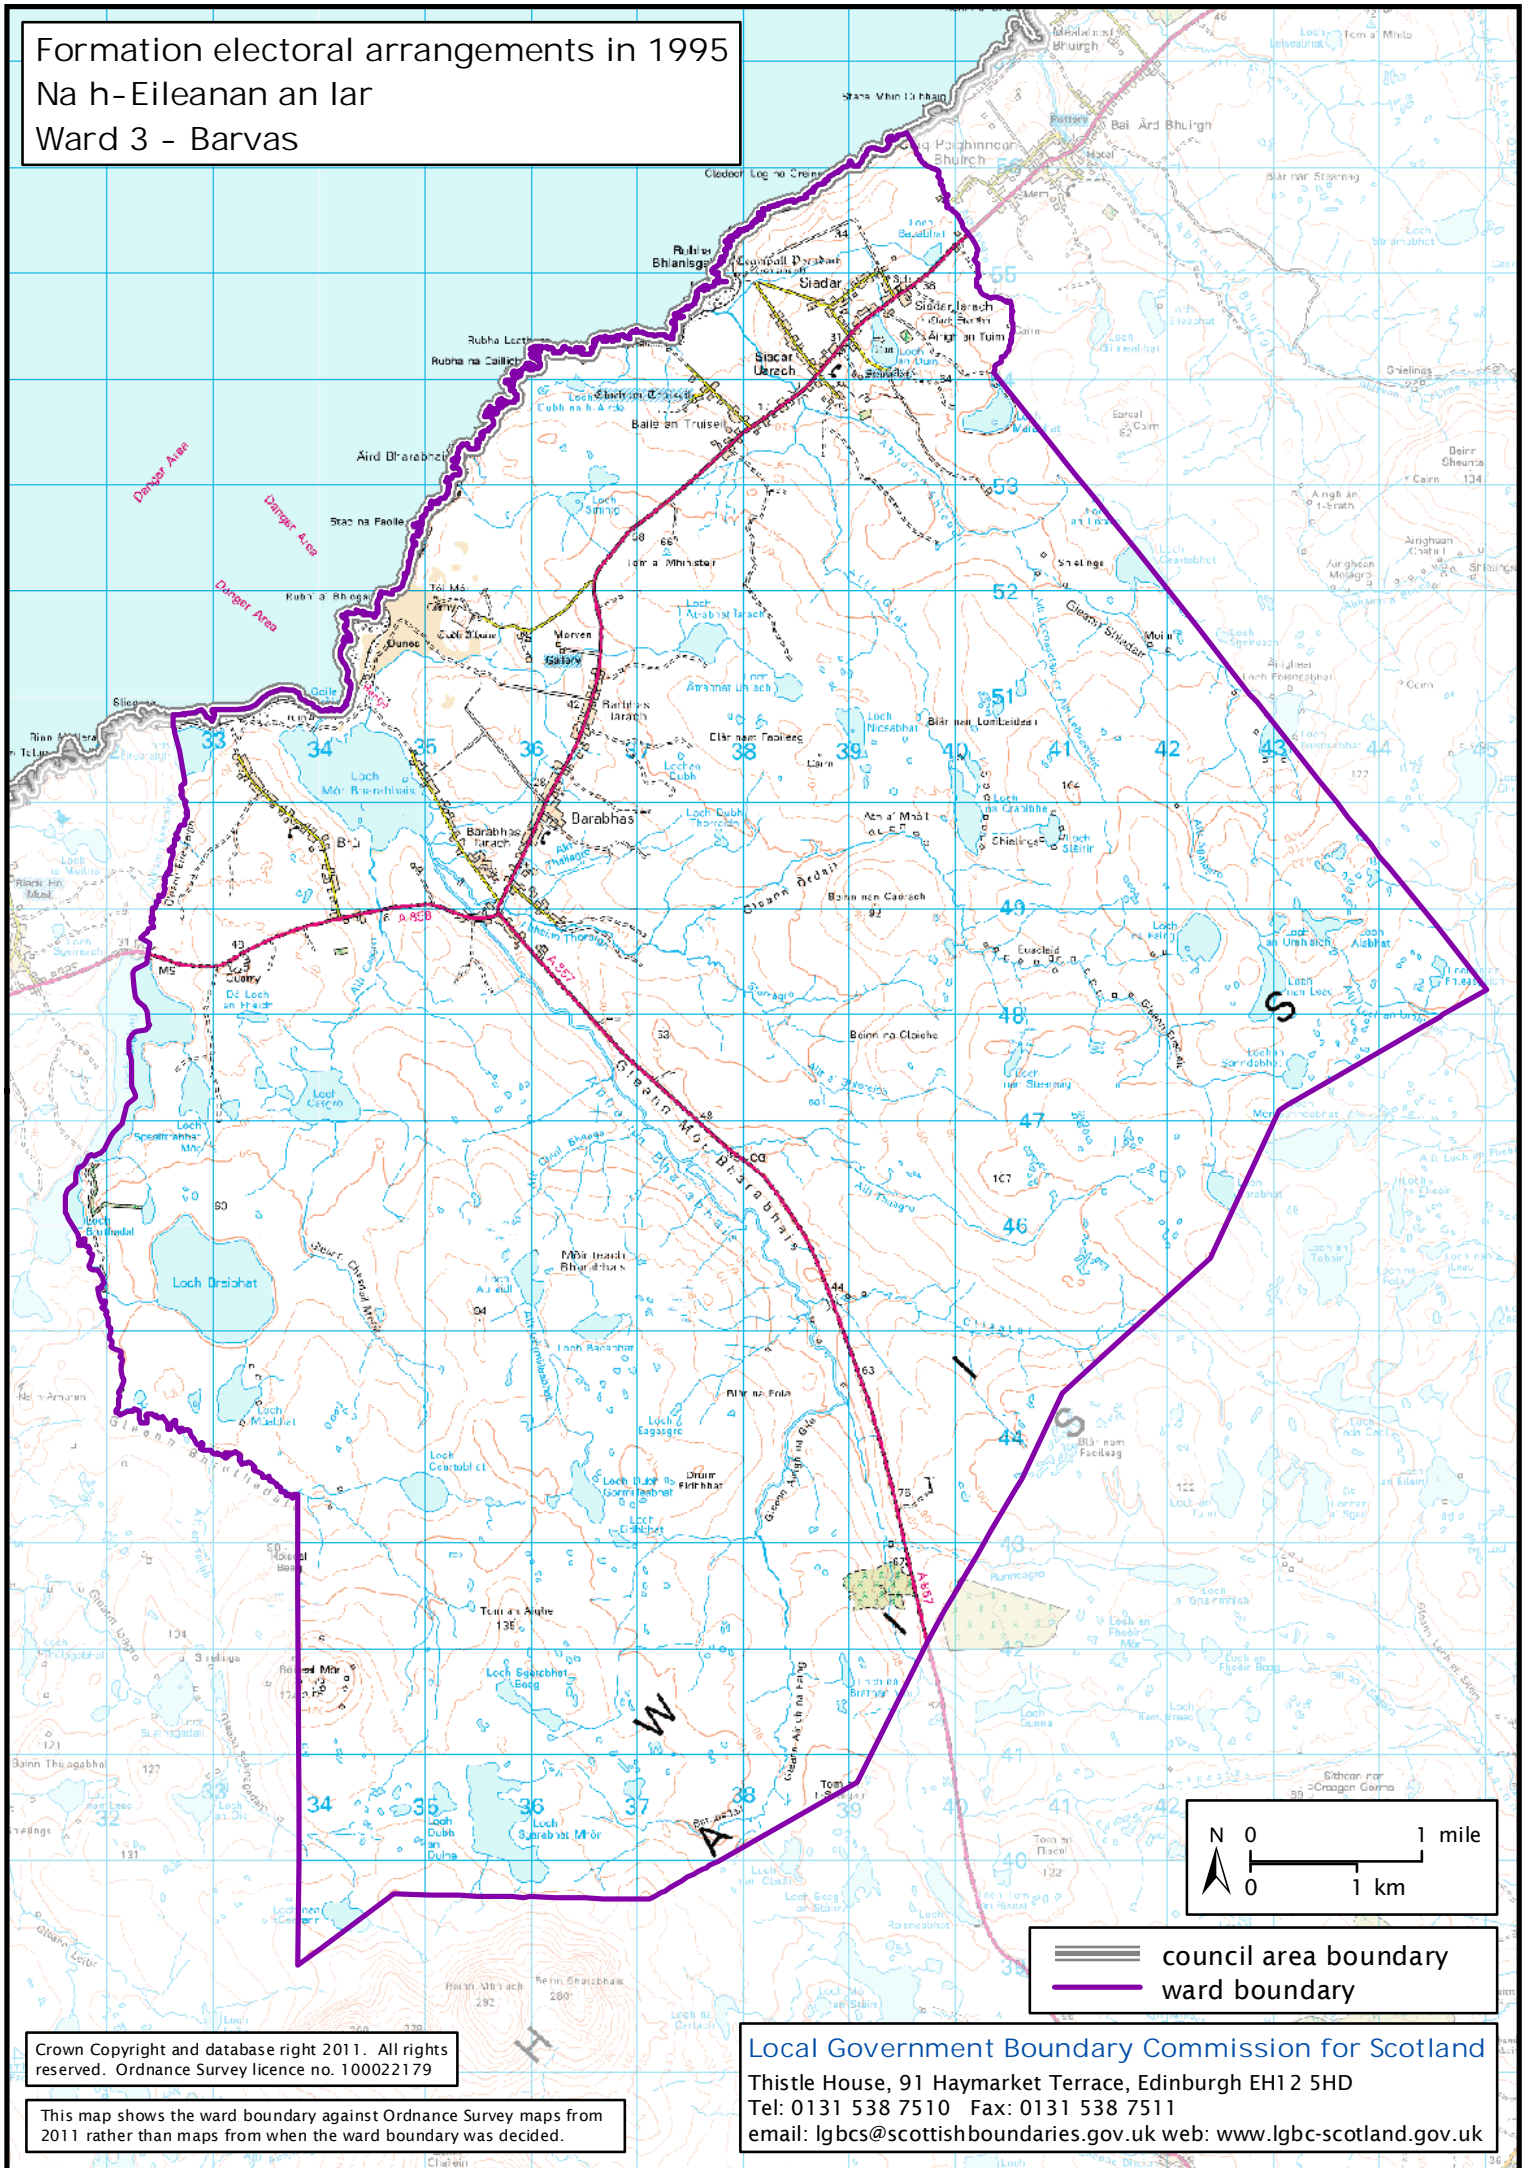

Formation electoral arrangements in 1995

Na h-Eileanan an Iar

Ward 3 - Barvas

Crown Copyright and database right 2011. All rights reserved. Ordnance Survey licence no. 10002179

This map shows the ward boundary against Ordnance Survey maps from 2011 rather than maps from when the ward boundary was decided.