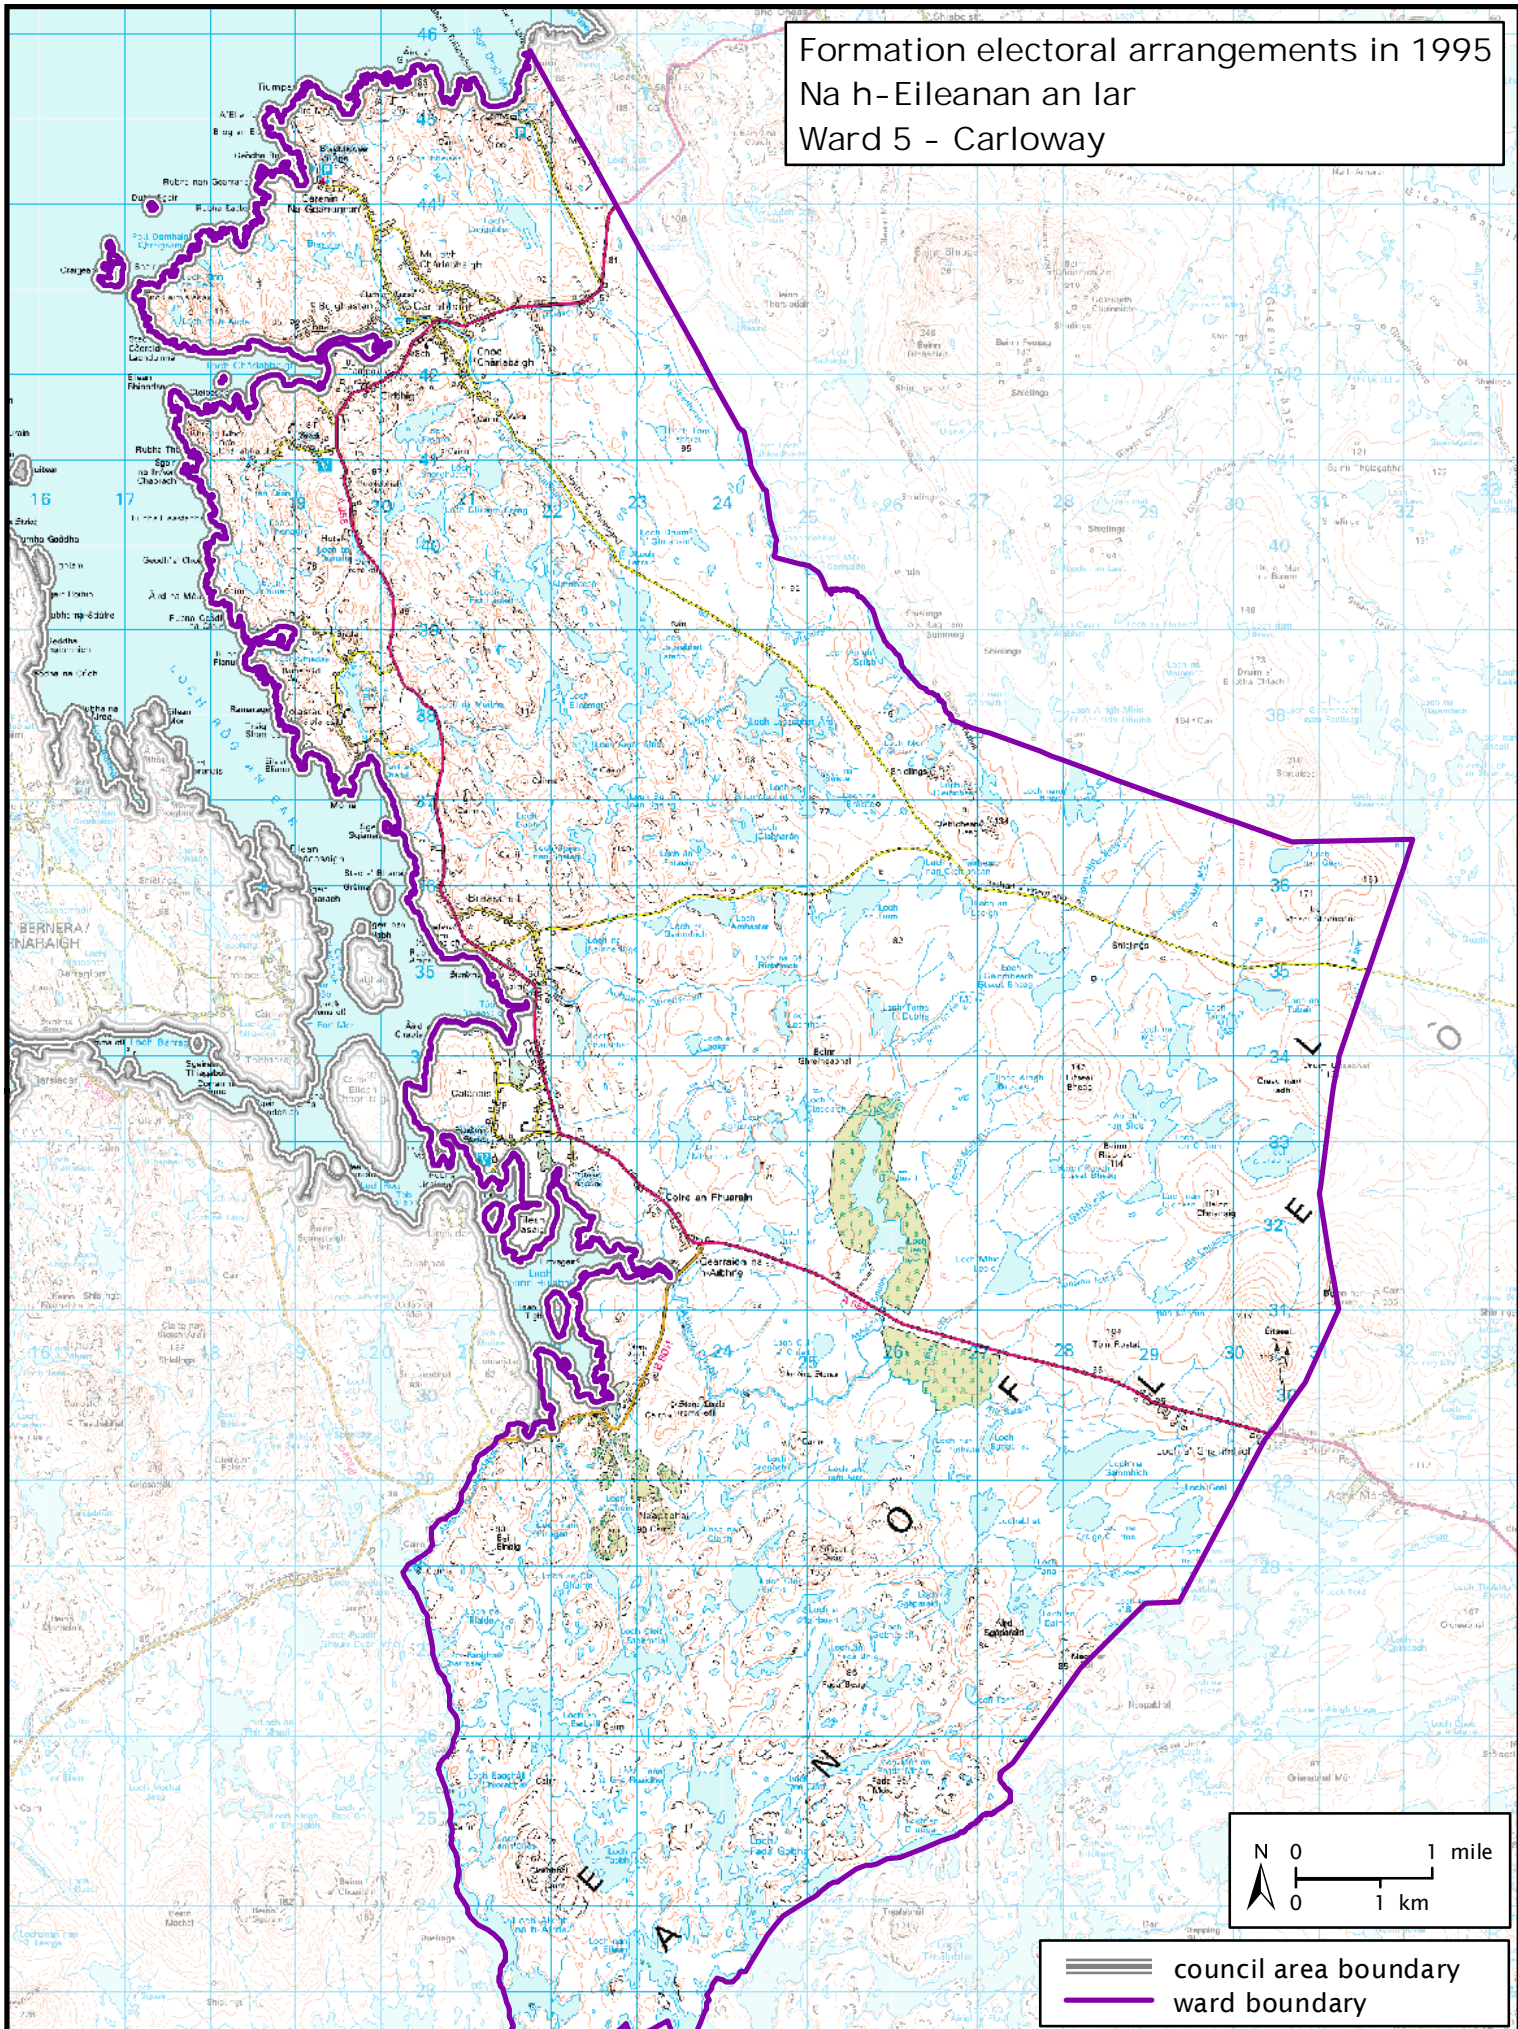

Formation electoral arrangements in 1995  
 Na h-Eileanan an Iar  
 Ward 5 - Carloway

 council area boundary  
 ward boundary

This map shows the ward boundary against Ordnance Survey maps from 2011 rather than maps from when the ward boundary was decided.

Crown Copyright and database right 2011. All rights reserved. Ordnance Survey licence no. 100022179

Local Government Boundary Commission for Scotland  
 Thistle House, 91 Haymarket Terrace, Edinburgh EH1 2 SHD  
 Tel: 0131 538 7510 Fax: 0131 538 7511  
 email: lgbc@scottishboundaries.gov.uk web: www.lgbc-scotland.gov.uk