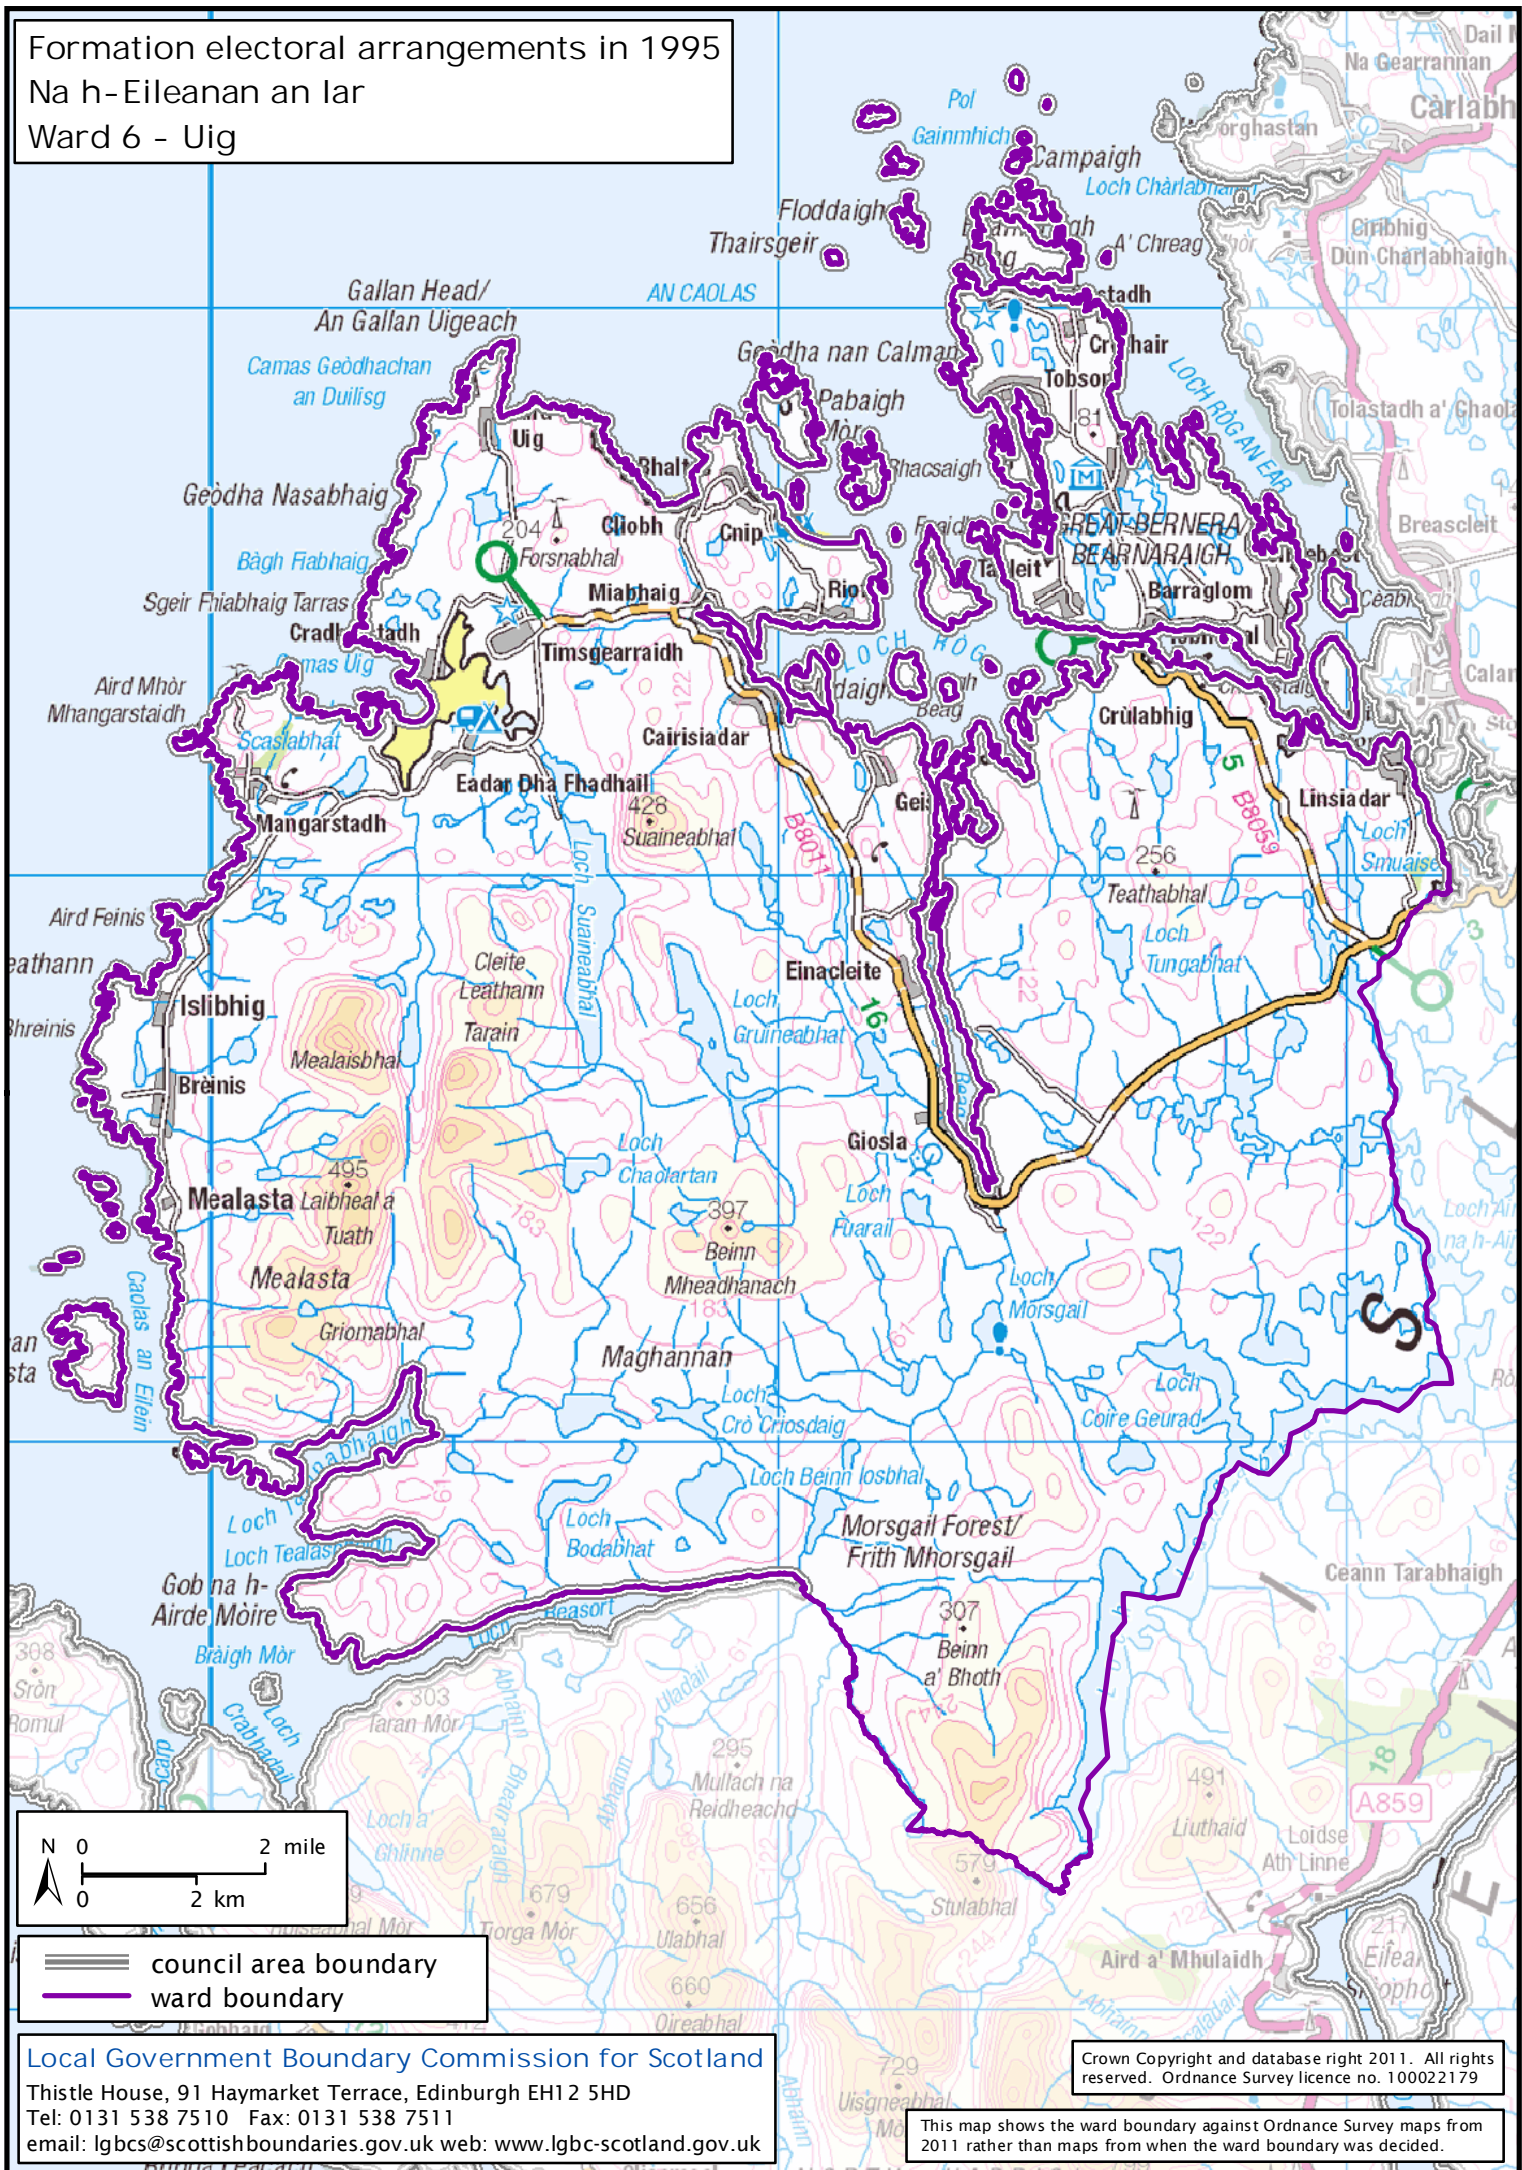

Formation electoral arrangements in 1995

Na h-Eileanan an Iar

Ward 6 - Uig

Local Government Boundary Commission for Scotland

Thistle House, 91 Haymarket Terrace, Edinburgh EH12 5HD

Tel: 0131 538 7510 Fax: 0131 538 7511

email: lgbcsc@scottishboundaries.gov.uk web: www.lgbc-scotland.gov.uk

Crown Copyright and database right 2011. All rights reserved. Ordnance Survey licence no. 100022179

This map shows the ward boundary against Ordnance Survey maps from 2011 rather than maps from when the ward boundary was decided.