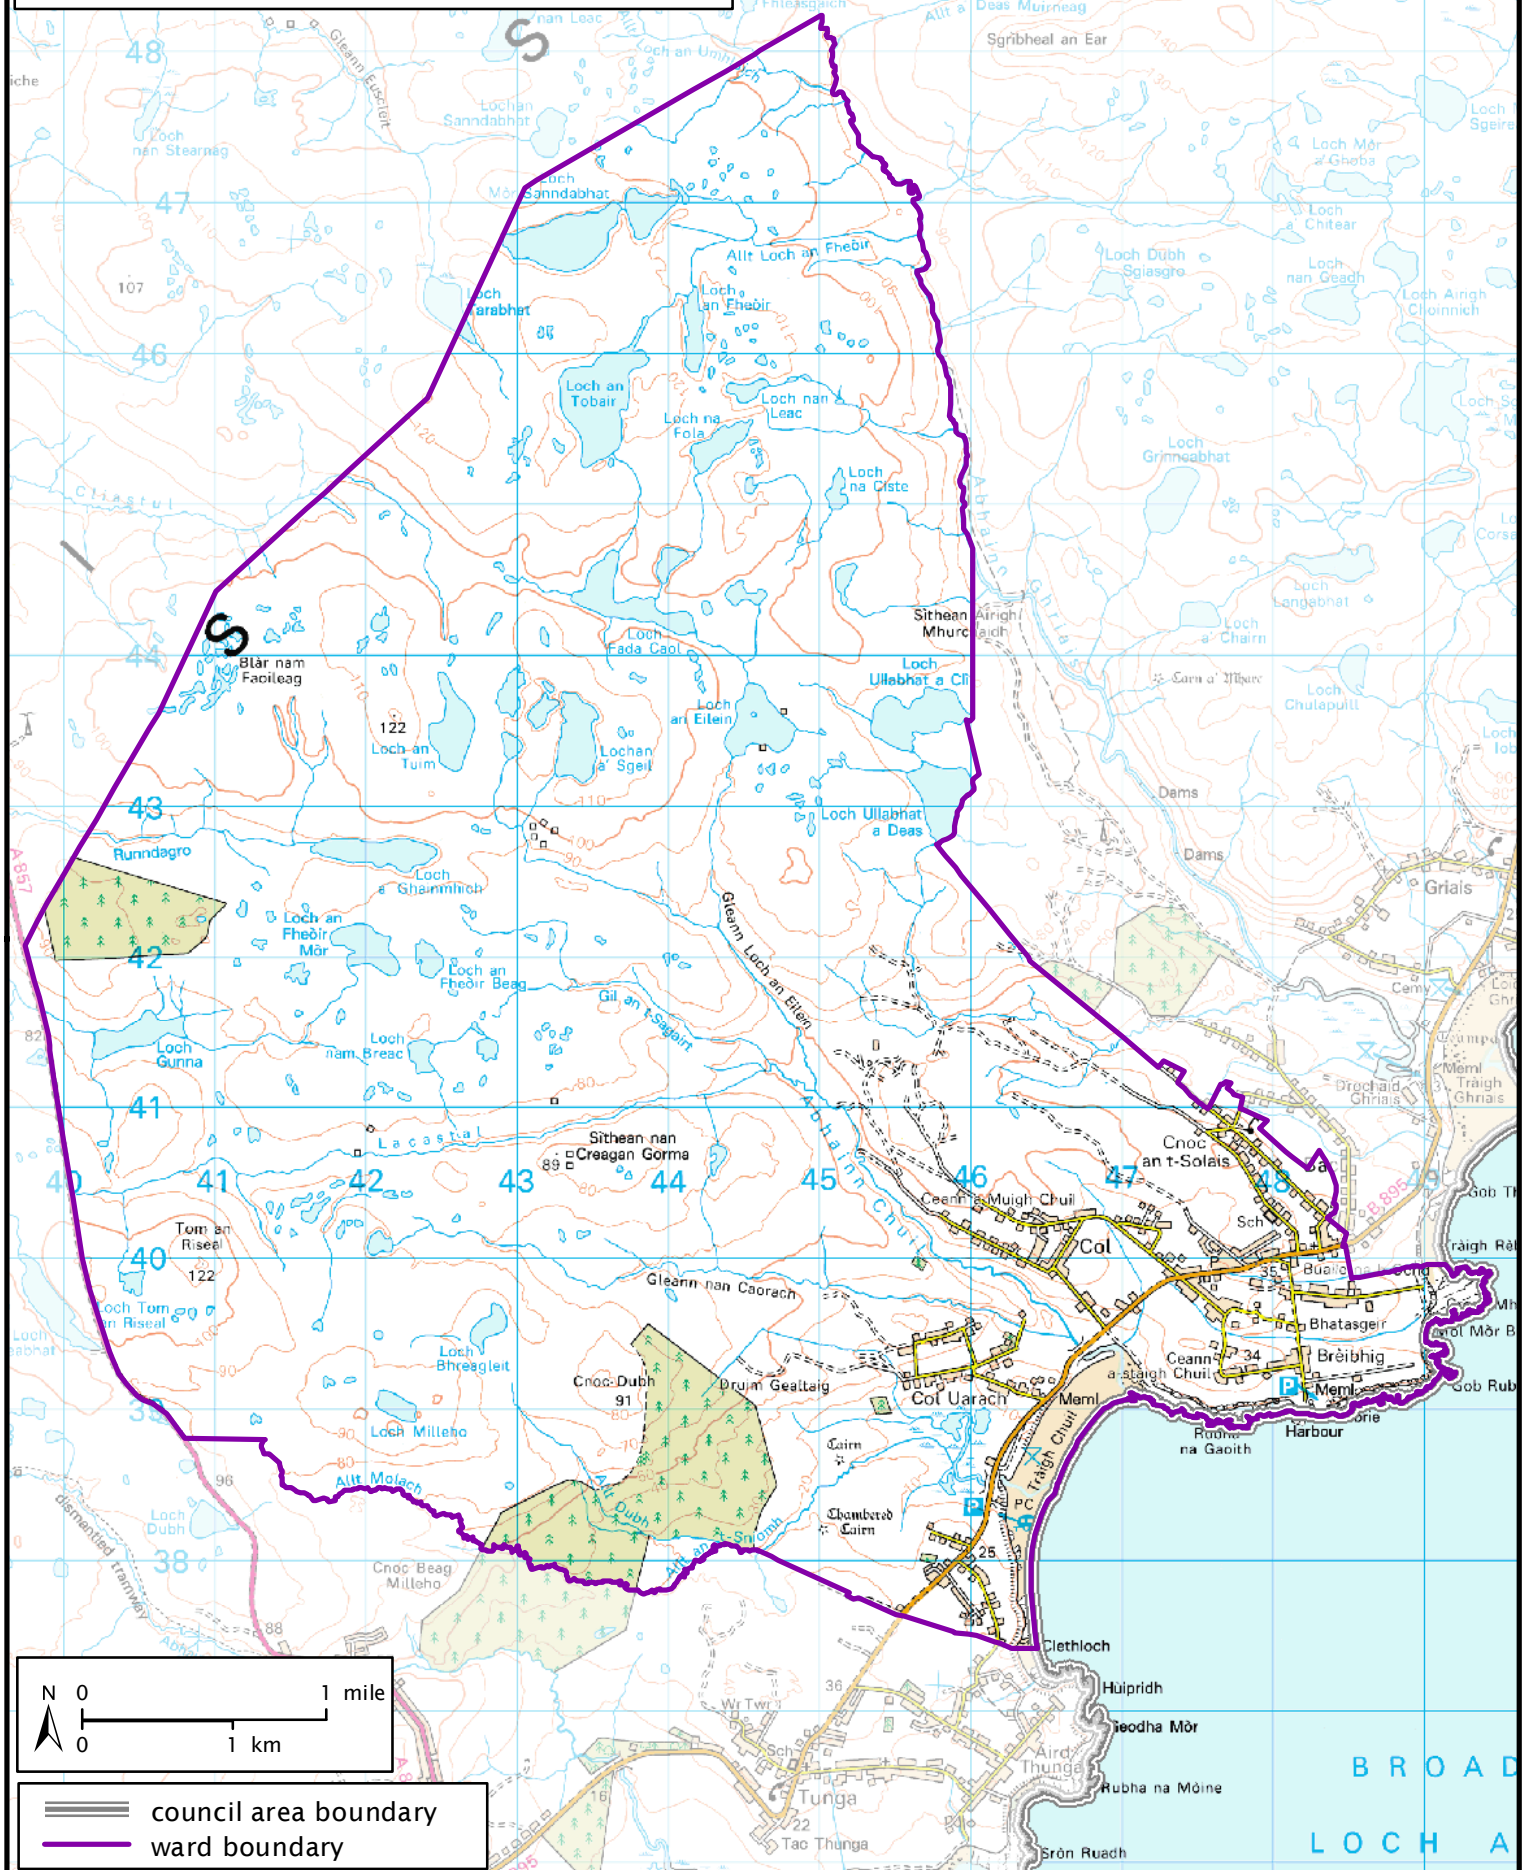

Formation electoral arrangements in 1995

Na h-Eileanan an Iar

Ward 8 - Coll

Local Government Boundary Commission for Scotland

Thistle House, 91 Haymarket Terrace, Edinburgh EH12 5HD

Tel: 0131 538 7510 Fax: 0131 538 7511

email: lgbcsc@scottishboundaries.gov.uk web: www.lgbc-scotland.gov.uk

Crown Copyright and database right 2011. All rights reserved. Ordnance Survey licence no. 100022179

This map shows the ward boundary against Ordnance Survey maps from 2011 rather than maps from when the ward boundary was decided.