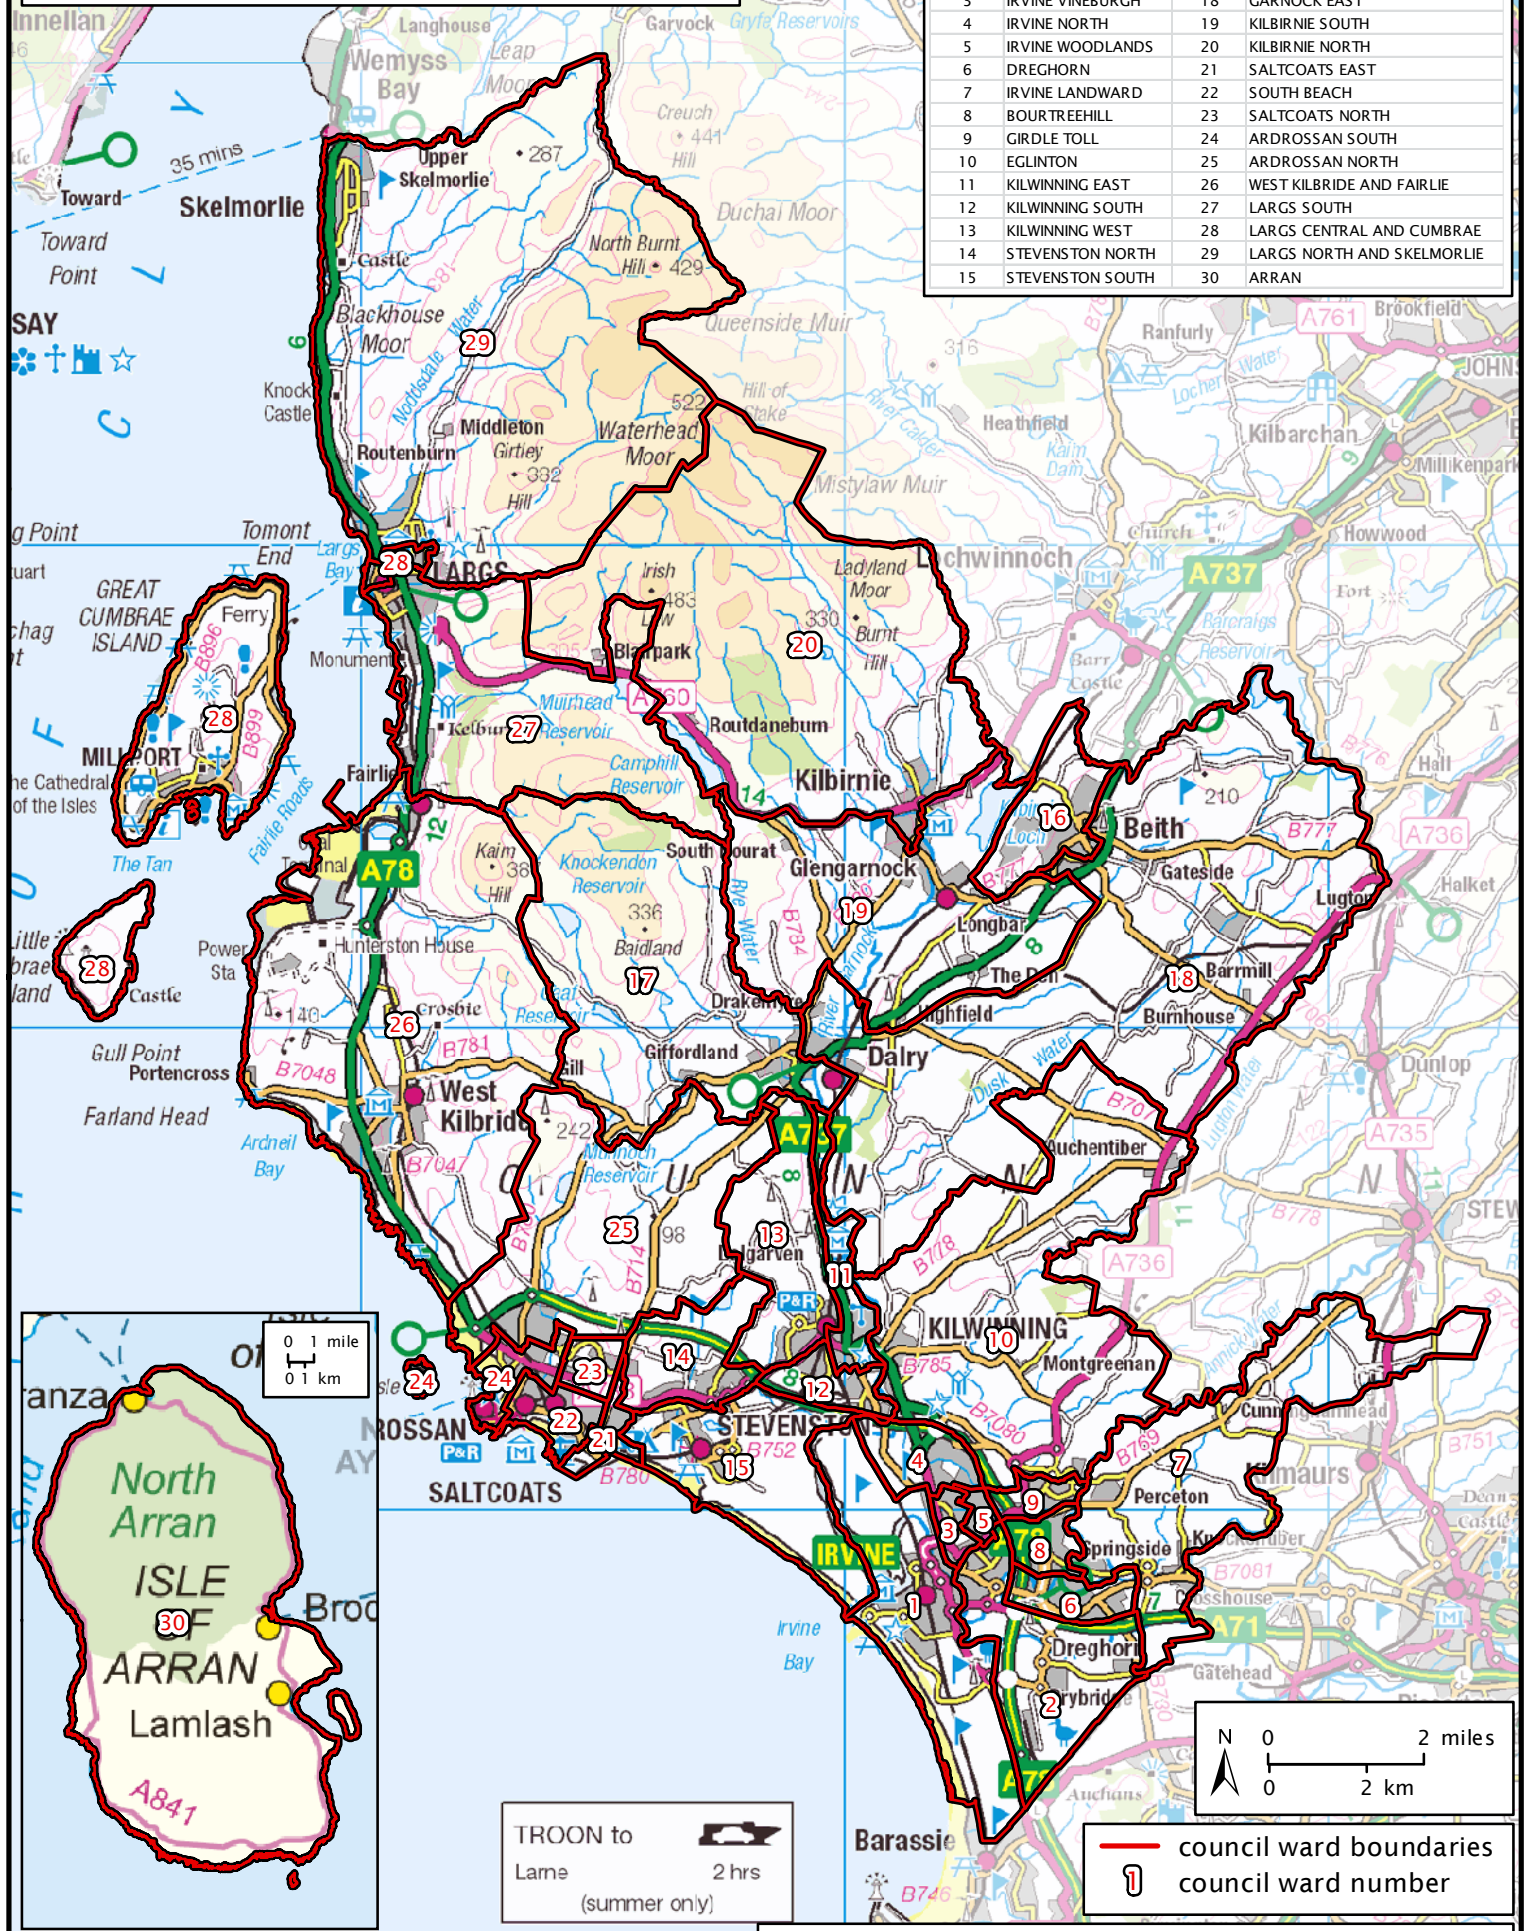

Formation electoral arrangements in 1995
North Ayrshire council area

Ward No.	Ward Name	Ward No.	Ward Name
1	IRVINE WEST	16	BETH
2	IRVINE TOWNHEAD	17	DALRY
3	IRVINE VINEBURGH	18	GARNOCK EAST
4	IRVINE NORTH	19	KILBIRNIE SOUTH
5	IRVINE WOODLANDS	20	KILBIRNIE NORTH
6	DREGHORN	21	SALTCOATS EAST
7	IRVINE LANDWARD	22	SOUTH BEACH
8	BOURTREEHILL	23	SALTCOATS NORTH
9	GIRDLE TOLL	24	ARDROSSAN SOUTH
10	EGLINTON	25	ARDROSSAN NORTH
11	KILWINNING EAST	26	WEST KILBRIDE AND FAIRLIE
12	KILWINNING SOUTH	27	LARGS SOUTH
13	KILWINNING WEST	28	LARGS CENTRAL AND CUMBRAE
14	STEVENSTON NORTH	29	LARGS NORTH AND SKELMORLIE
15	STEVENSTON SOUTH	30	ARRAN

Crown Copyright and database right 2011. All rights reserved. Ordnance Survey licence no. 100022179

This map shows the ward boundary against Ordnance Survey maps from 2011 rather than maps from when the ward boundary was decided.