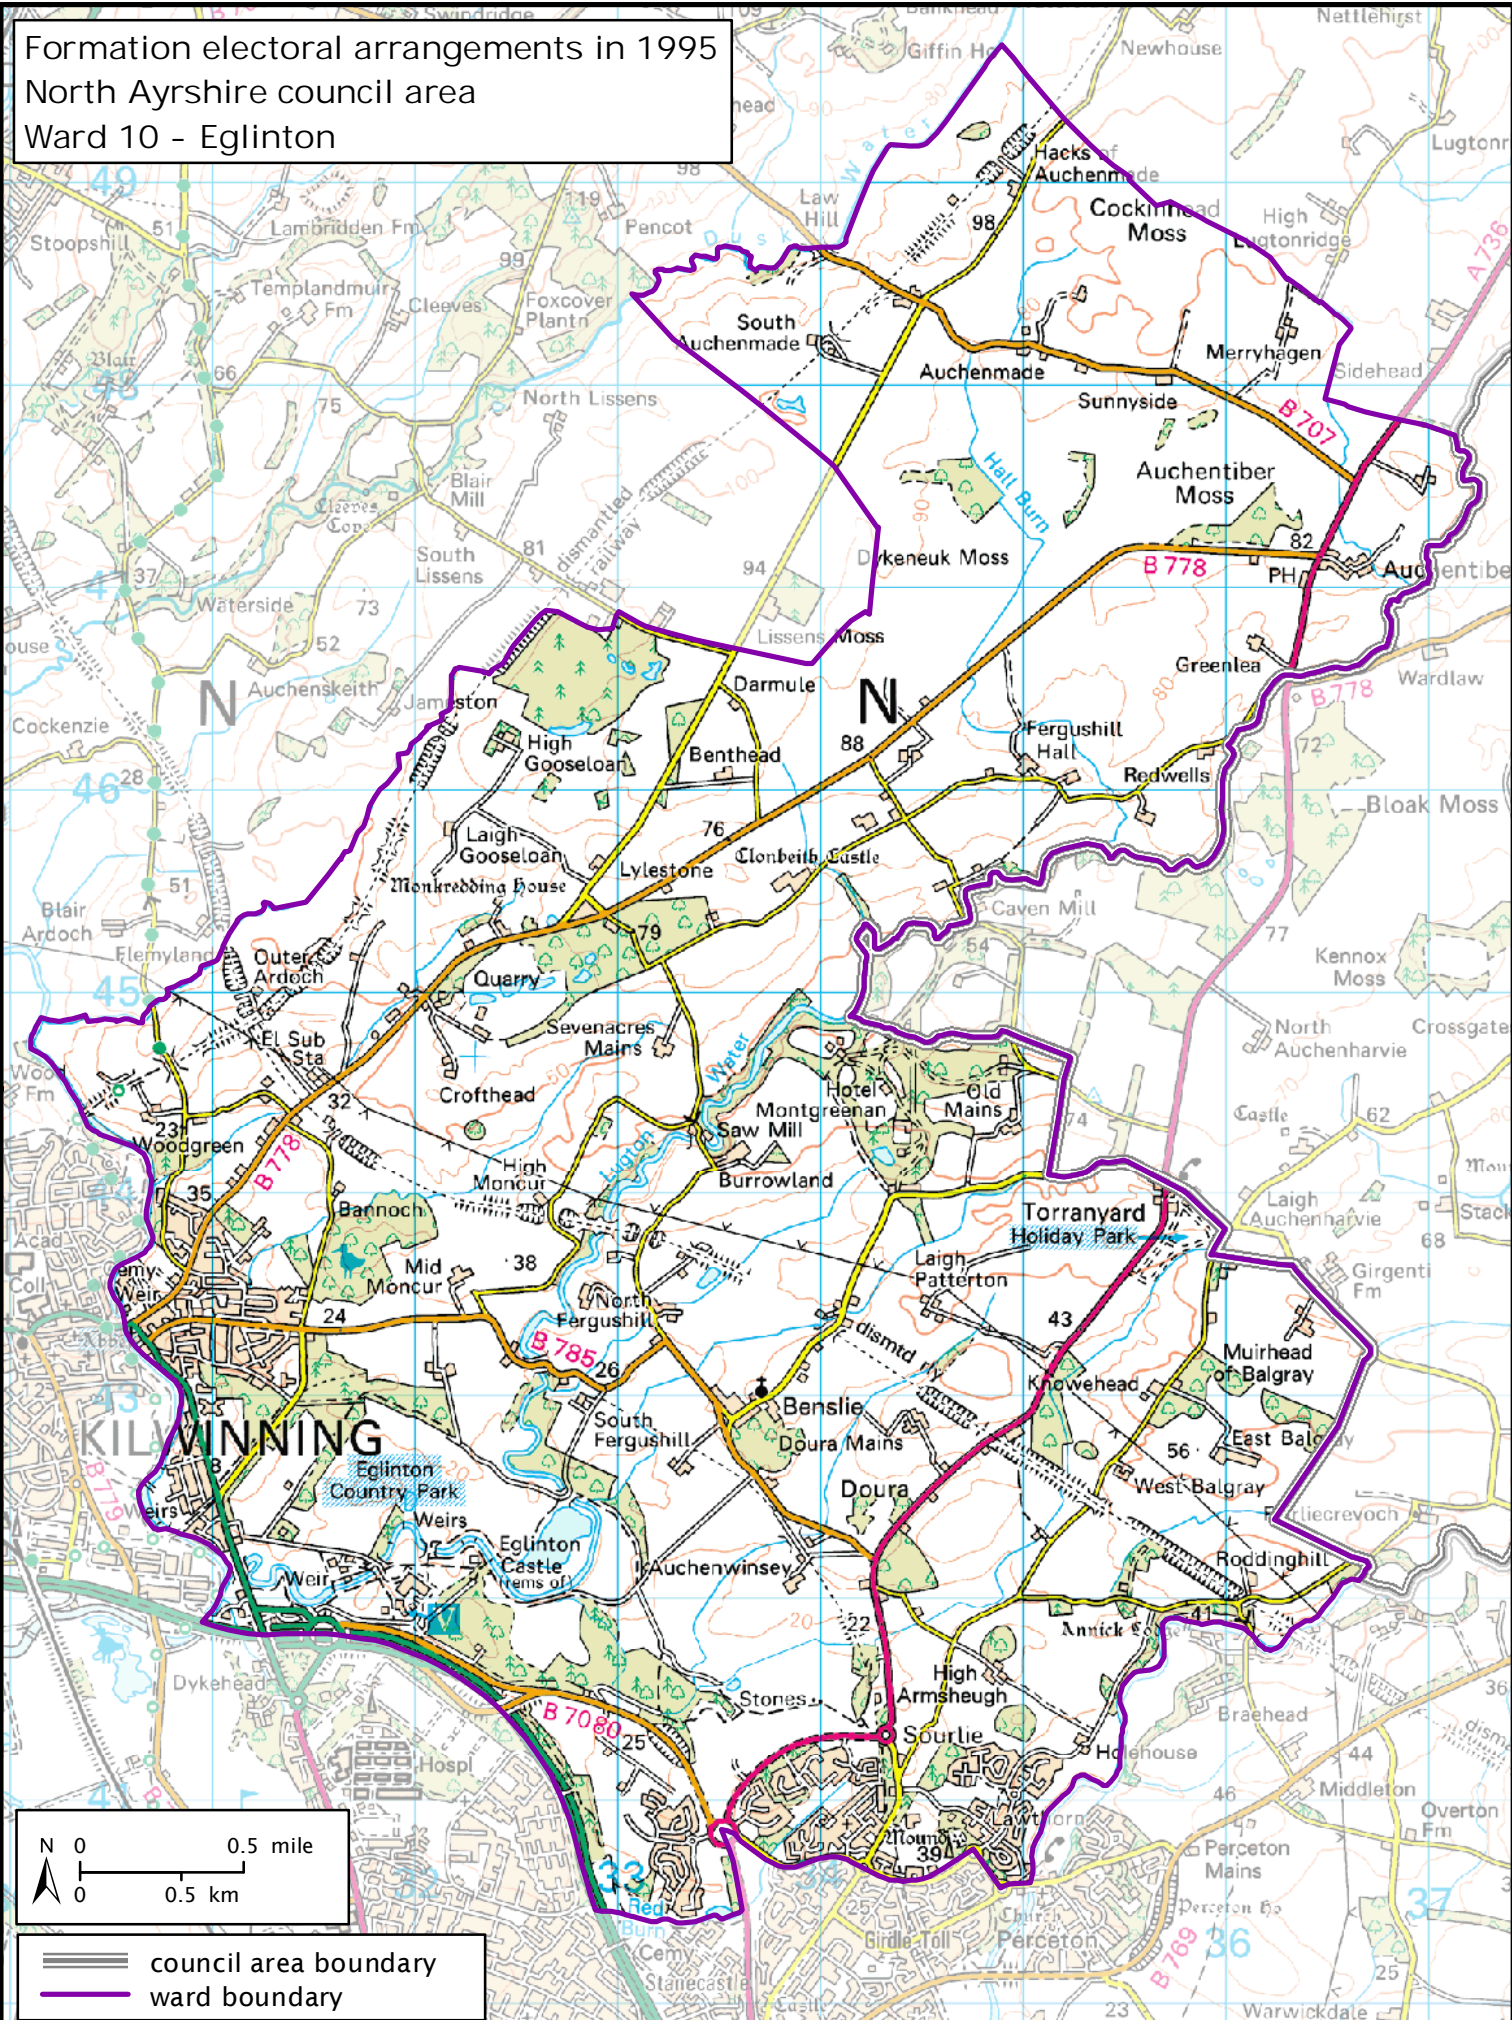

Formation electoral arrangements in 1995
 North Ayrshire council area
 Ward 10 - Eglinton

 council area boundary
 ward boundary

Local Government Boundary Commission for Scotland
 Thistle House, 91 Haymarket Terrace, Edinburgh EH12 5HD
 Tel: 0131 538 7510 Fax: 0131 538 7511
 email: lgbcsc@scottishboundaries.gov.uk web: www.lgbc-scotland.gov.uk

Crown Copyright and database right 2011. All rights reserved. Ordnance Survey licence no. 100022179

This map shows the ward boundary against Ordnance Survey maps from 2011 rather than maps from when the ward boundary was decided.