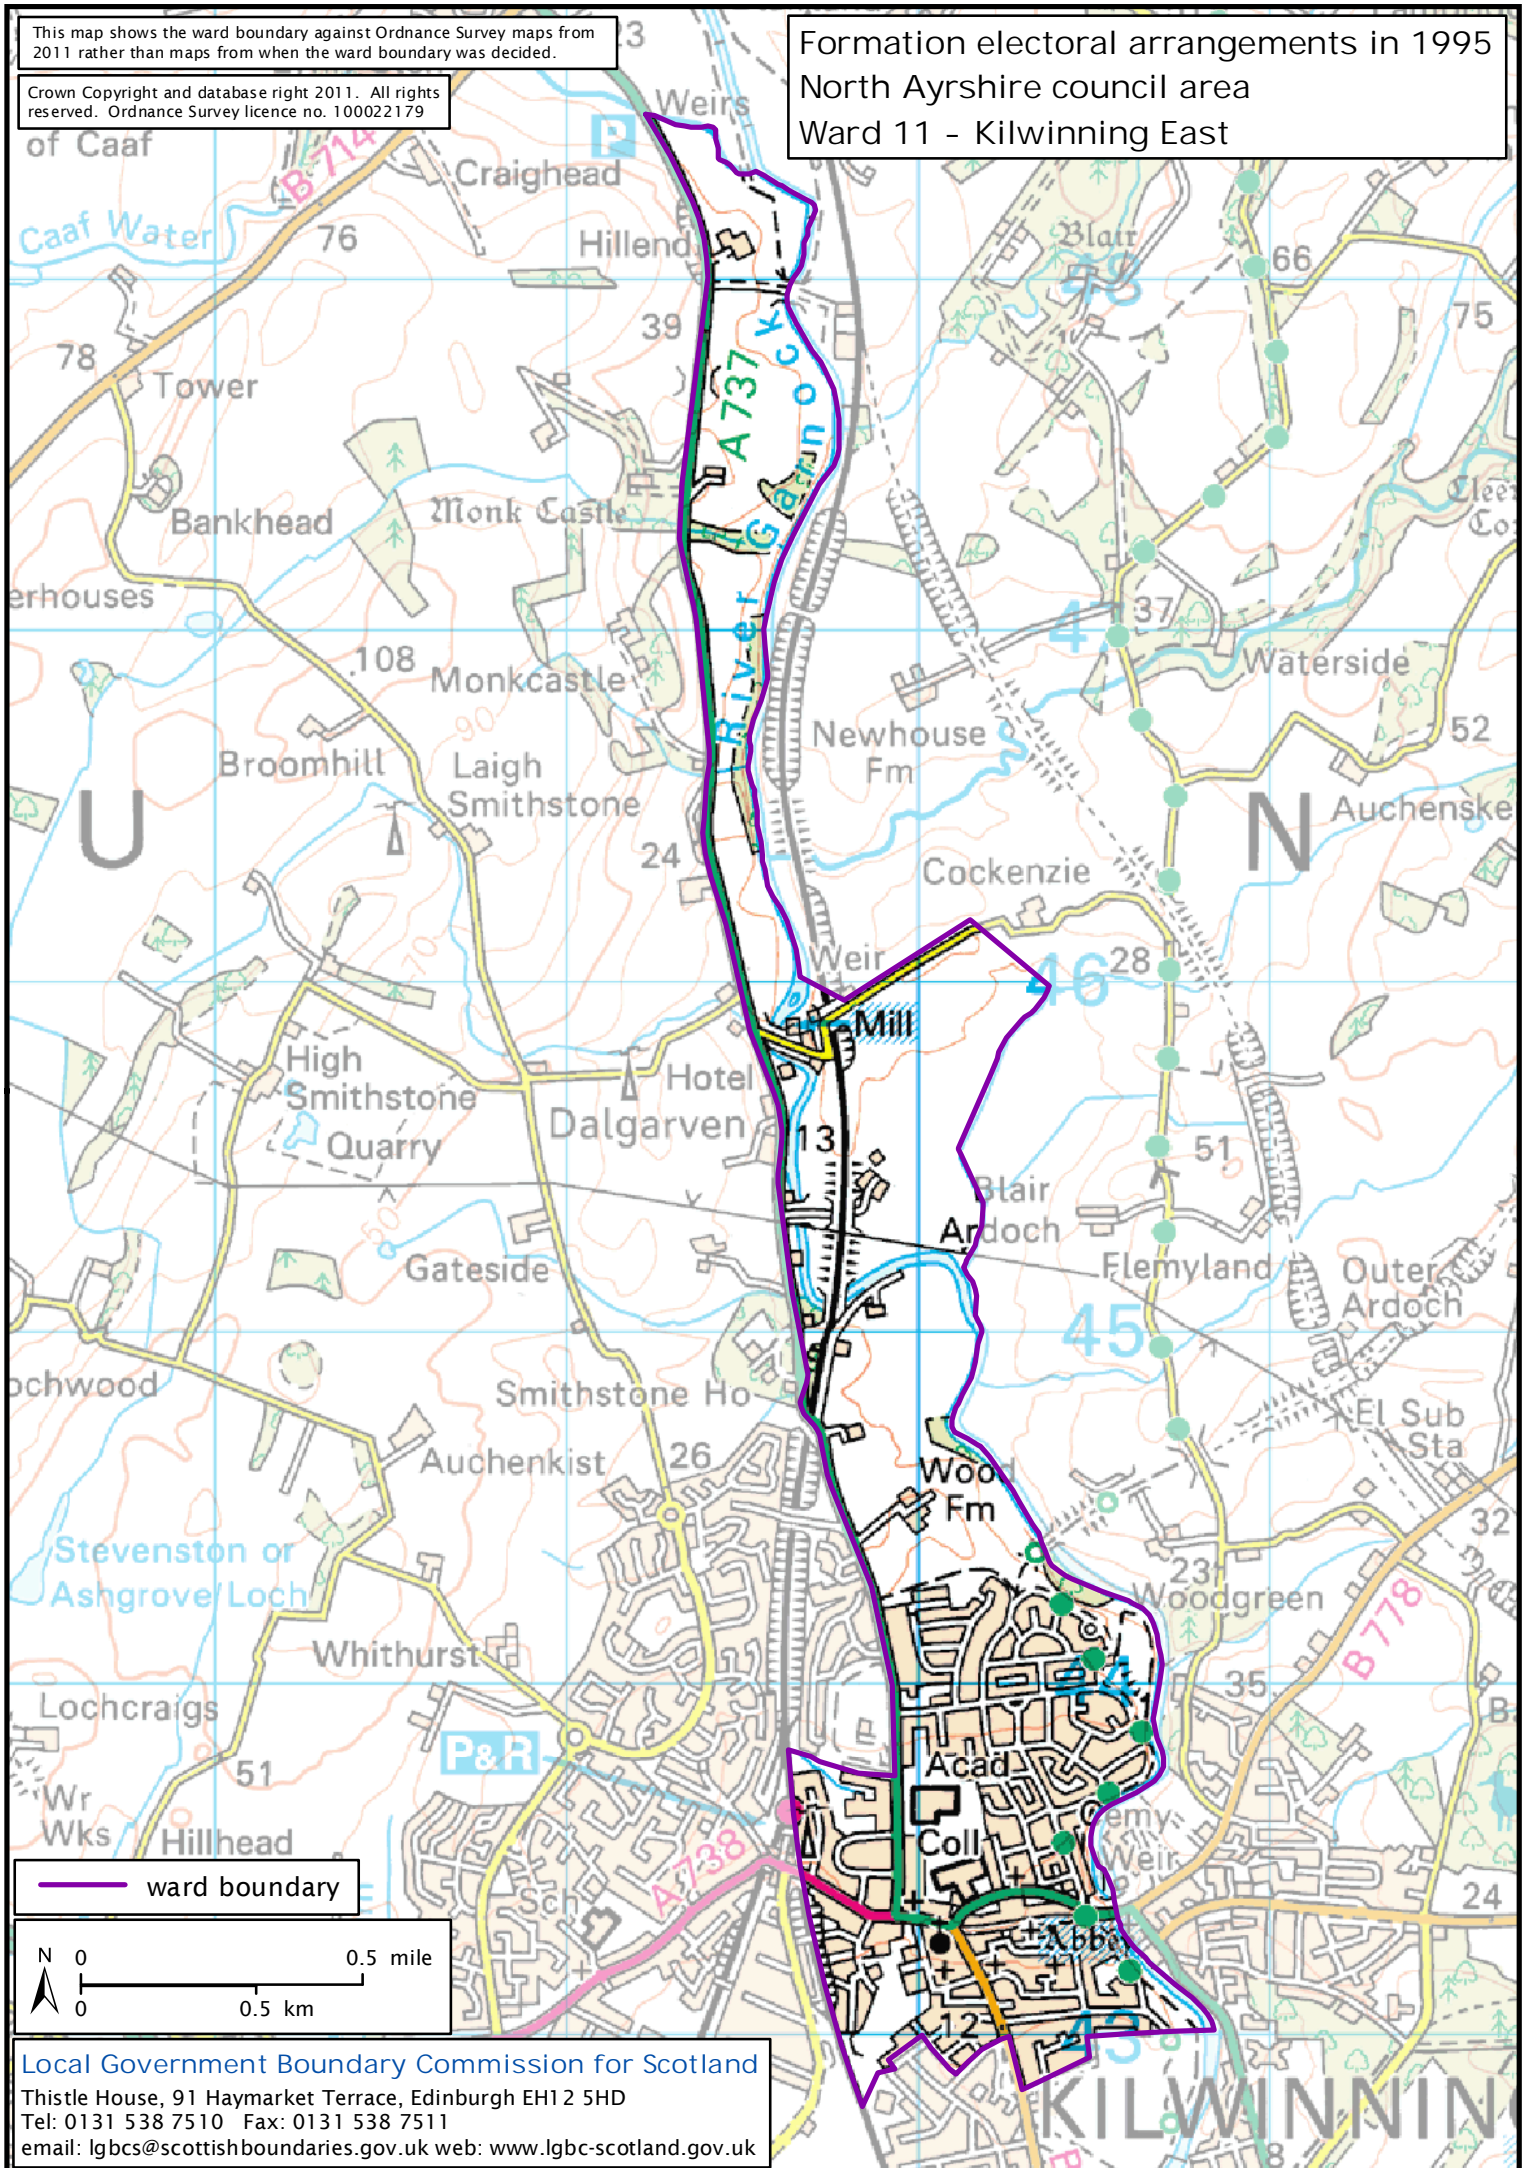

This map shows the ward boundary against Ordnance Survey maps from 2011 rather than maps from when the ward boundary was decided.

Crown Copyright and database right 2011. All rights reserved. Ordnance Survey licence no. 100022179

Formation electoral arrangements in 1995
North Ayrshire council area
Ward 11 - Kilwinning East

ward boundary

Local Government Boundary Commission for Scotland
Thistle House, 91 Haymarket Terrace, Edinburgh EH12 5HD
Tel: 0131 538 7510 Fax: 0131 538 7511
email: lgbc@scottishboundaries.gov.uk web: www.lgbc-scotland.gov.uk

KILWINNING