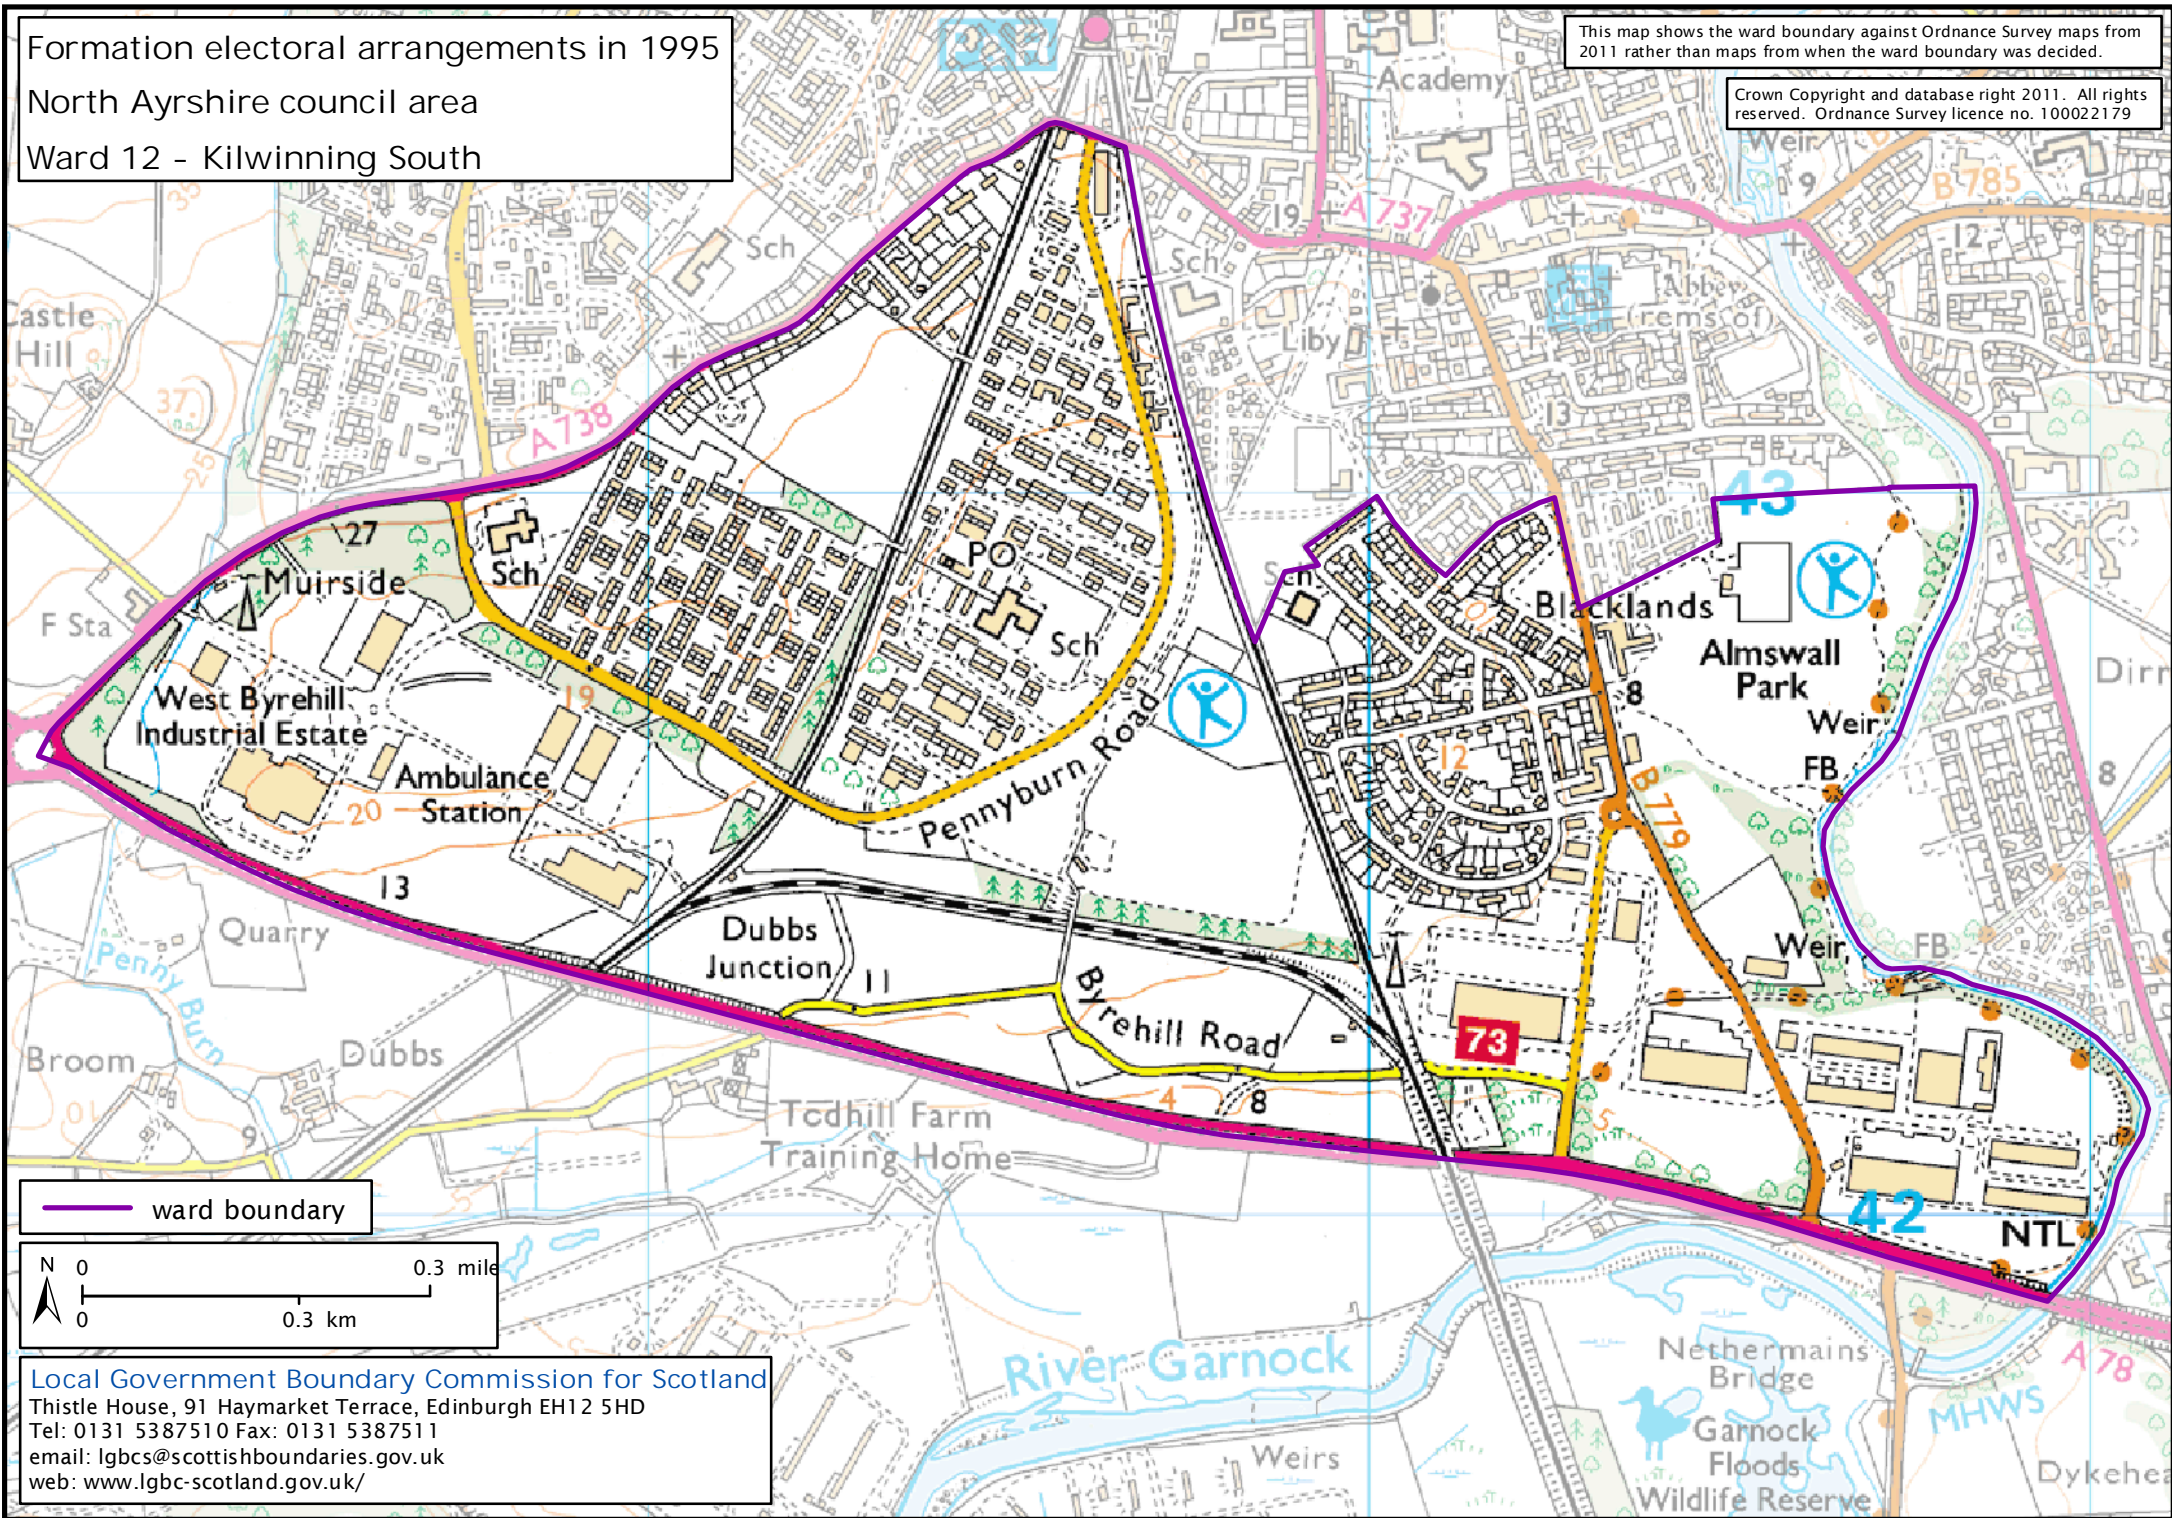

Formation electoral arrangements in 1995

North Ayrshire council area

Ward 12 - Kilwinning South

This map shows the ward boundary against Ordnance Survey maps from 2011 rather than maps from when the ward boundary was decided.

Crown Copyright and database right 2011. All rights reserved. Ordnance Survey licence no. 10002179

— ward boundary

Local Government Boundary Commission for Scotland
Thistle House, 91 Haymarket Terrace, Edinburgh EH12 5HD
Tel: 0131 5387510 Fax: 0131 5387511
email: lgbc@scottishboundaries.gov.uk
web: www.lgbc-scotland.gov.uk/