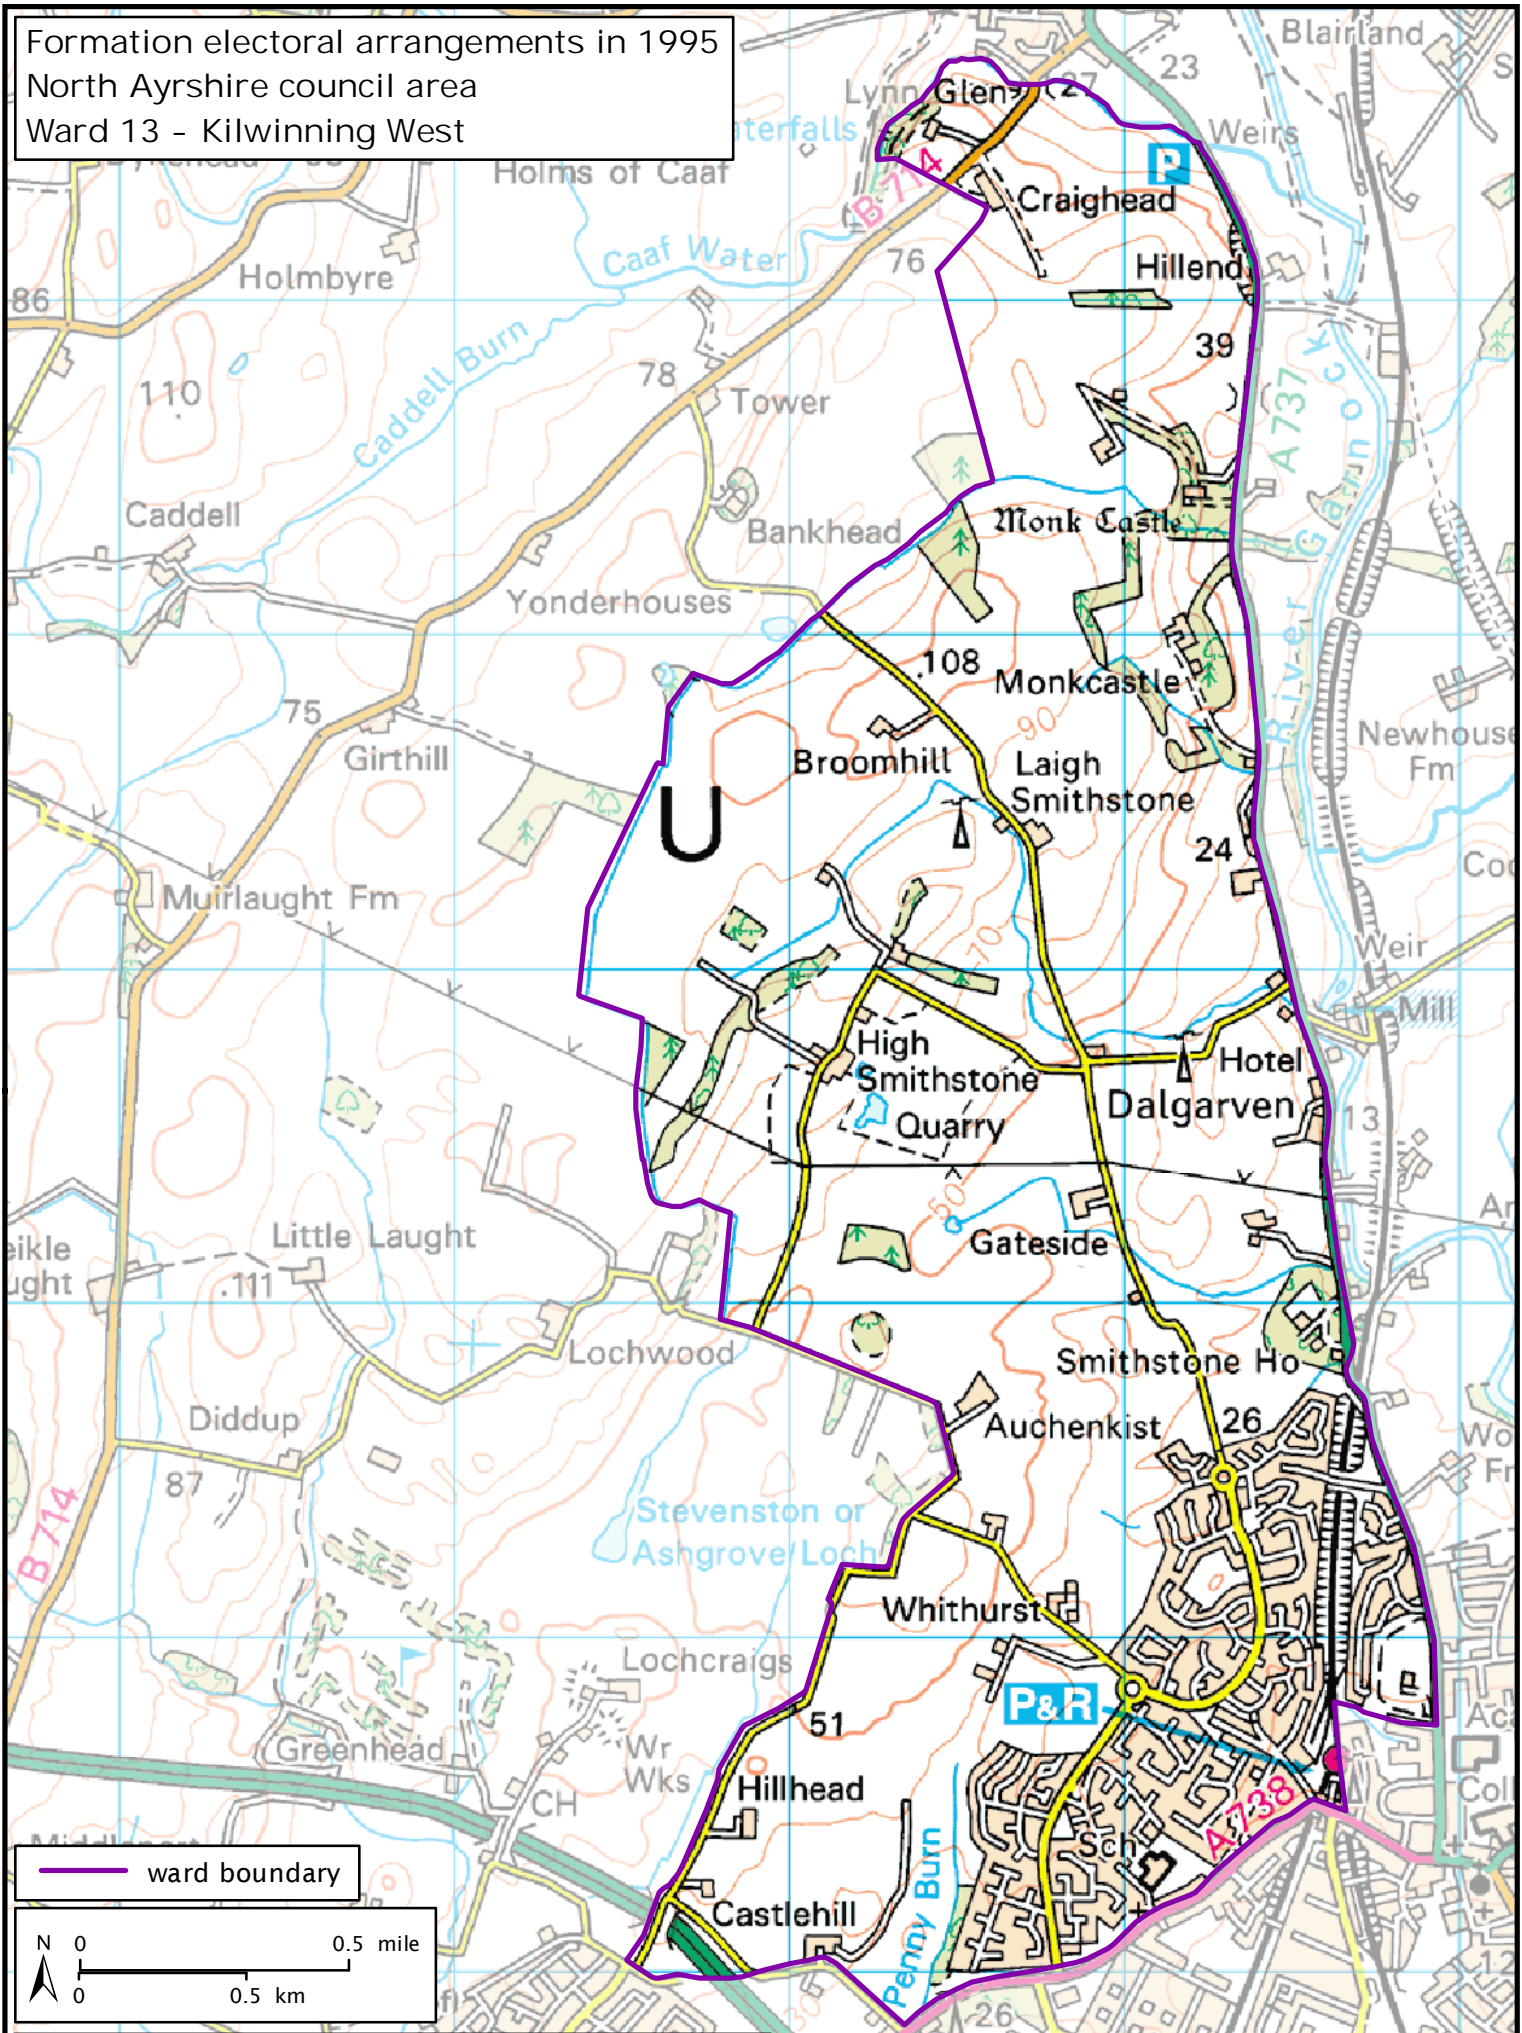

Formation electoral arrangements in 1995
 North Ayrshire council area
 Ward 13 - Kilwinning West

— ward boundary

Local Government Boundary Commission for Scotland
 Thistle House, 91 Haymarket Terrace, Edinburgh EH1 2 5HD
 Tel: 0131 538 7510 Fax: 0131 538 7511
 email: lgbc@scottishboundaries.gov.uk web: www.lgbc-scotland.gov.uk

Crown Copyright and database right 2011. All rights reserved. Ordnance Survey licence no. 100022179

This map shows the ward boundary against Ordnance Survey maps from 2011 rather than maps from when the ward boundary was decided.