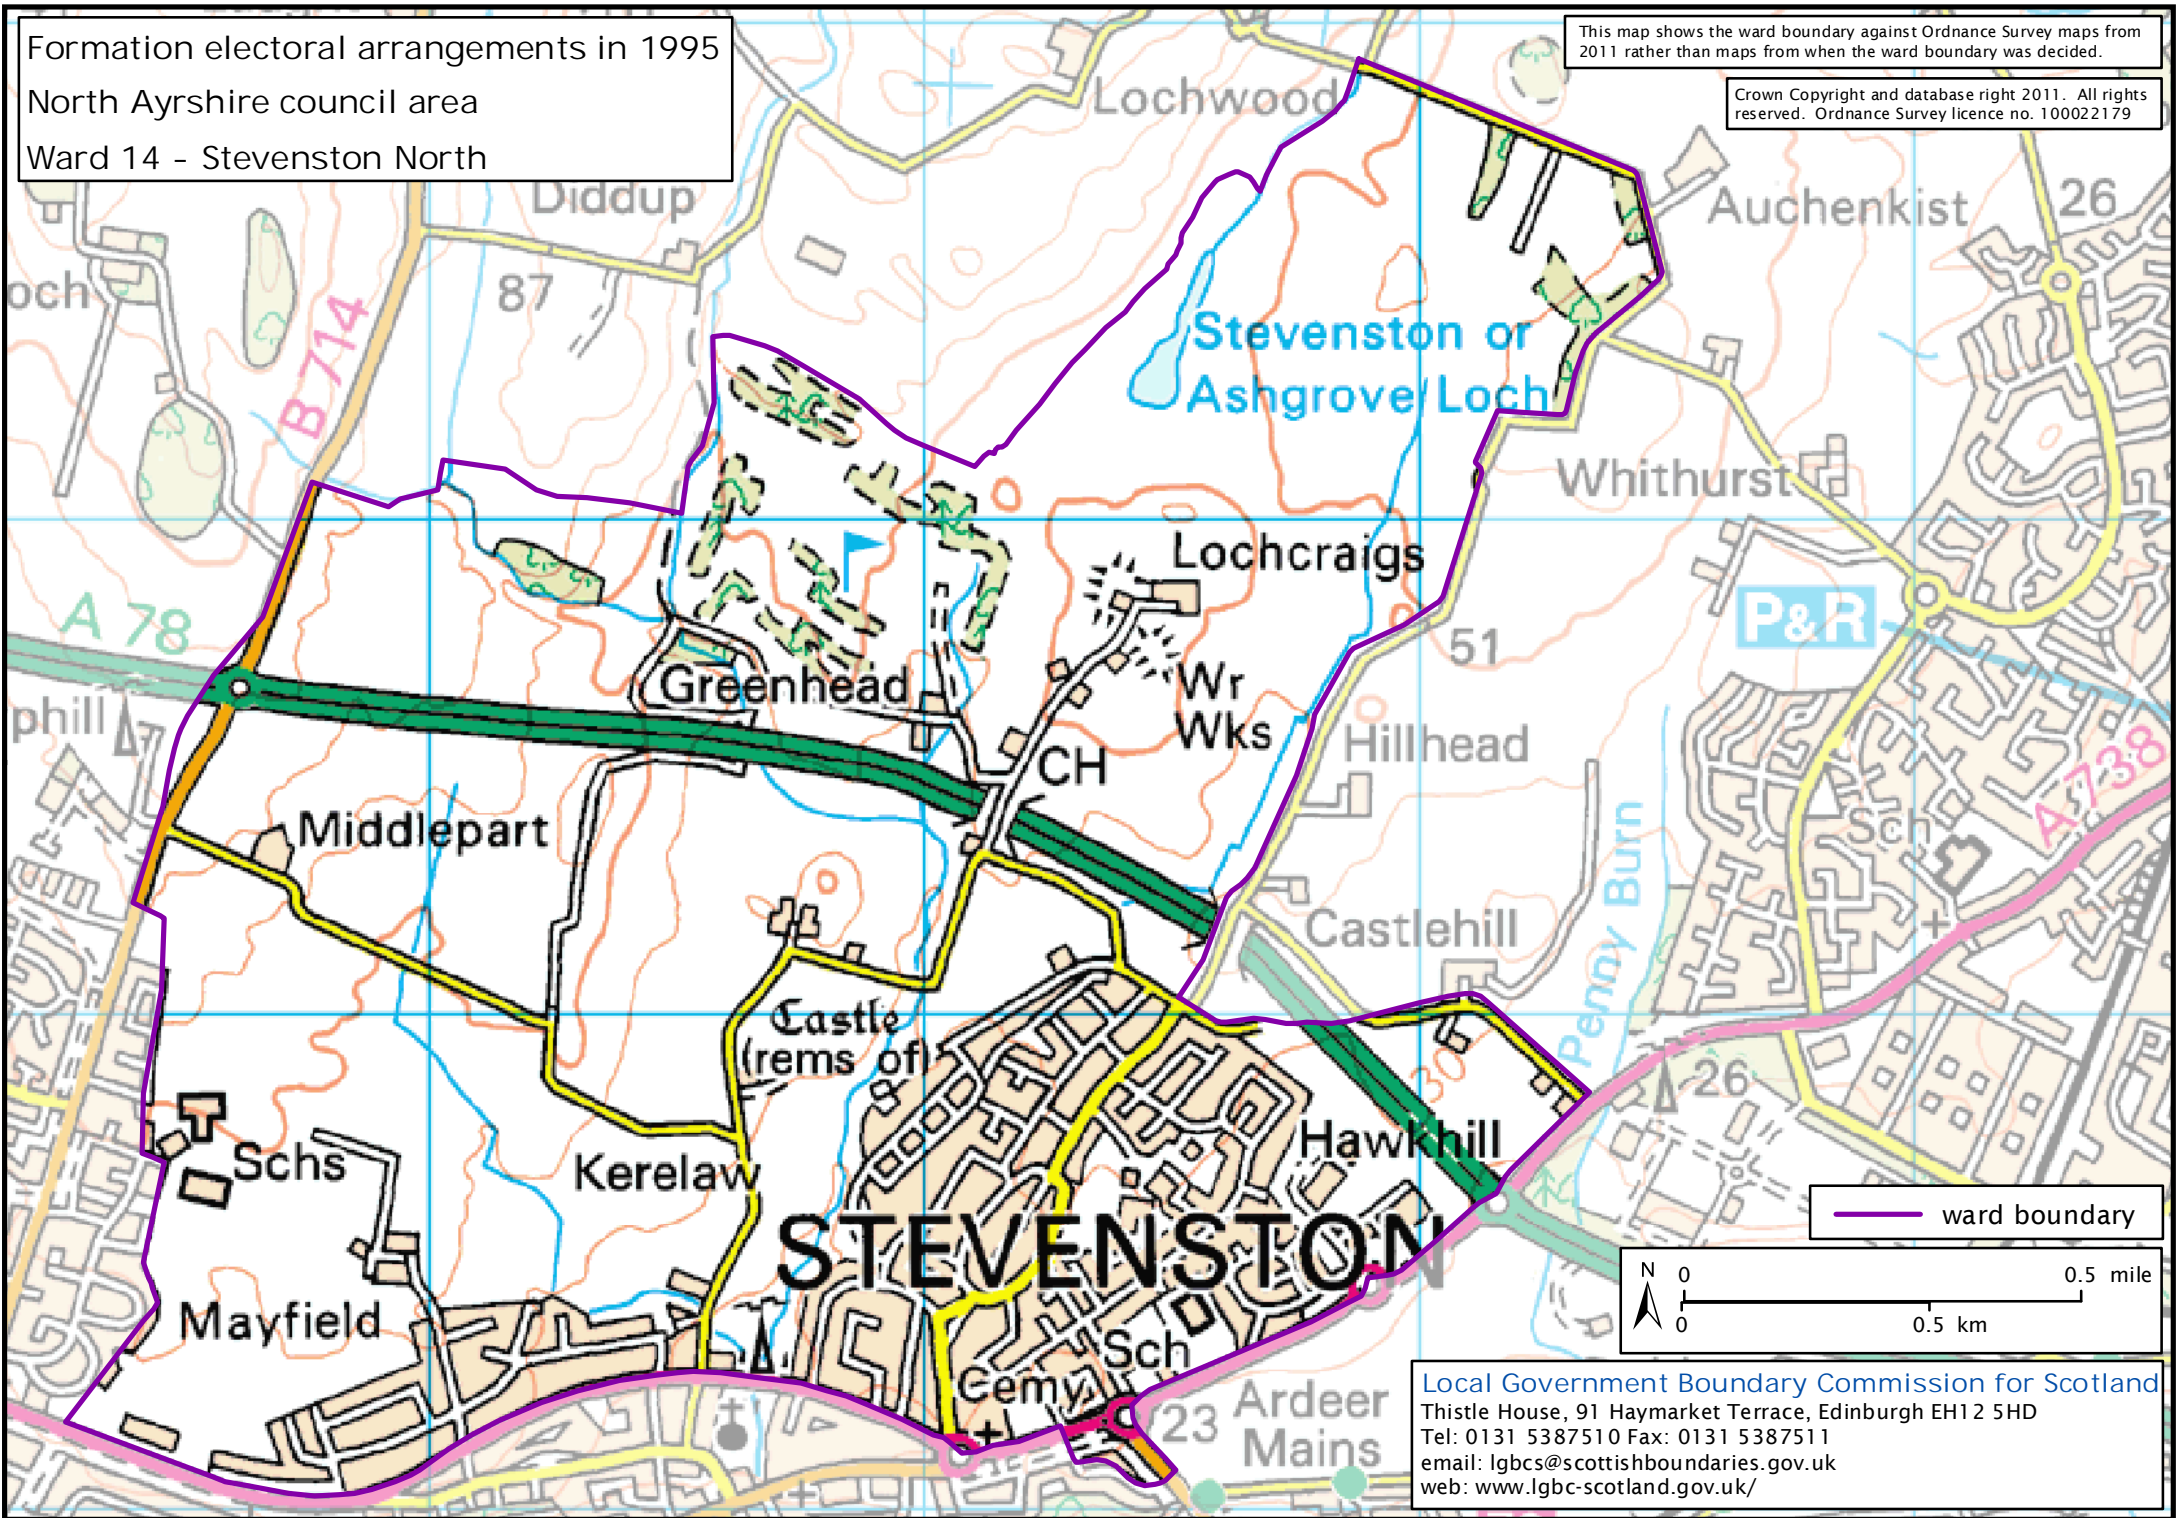

Formation electoral arrangements in 1995

North Ayrshire council area

Ward 14 - Stevenston North

This map shows the ward boundary against Ordnance Survey maps from 2011 rather than maps from when the ward boundary was decided.

Crown Copyright and database right 2011. All rights reserved. Ordnance Survey licence no. 10002179

ward boundary

Local Government Boundary Commission for Scotland  
Thistle House, 91 Haymarket Terrace, Edinburgh EH12 5HD  
Tel: 0131 5387510 Fax: 0131 5387511  
email: lgbcscottishboundaries.gov.uk  
web: www.lgbc-scotland.gov.uk/