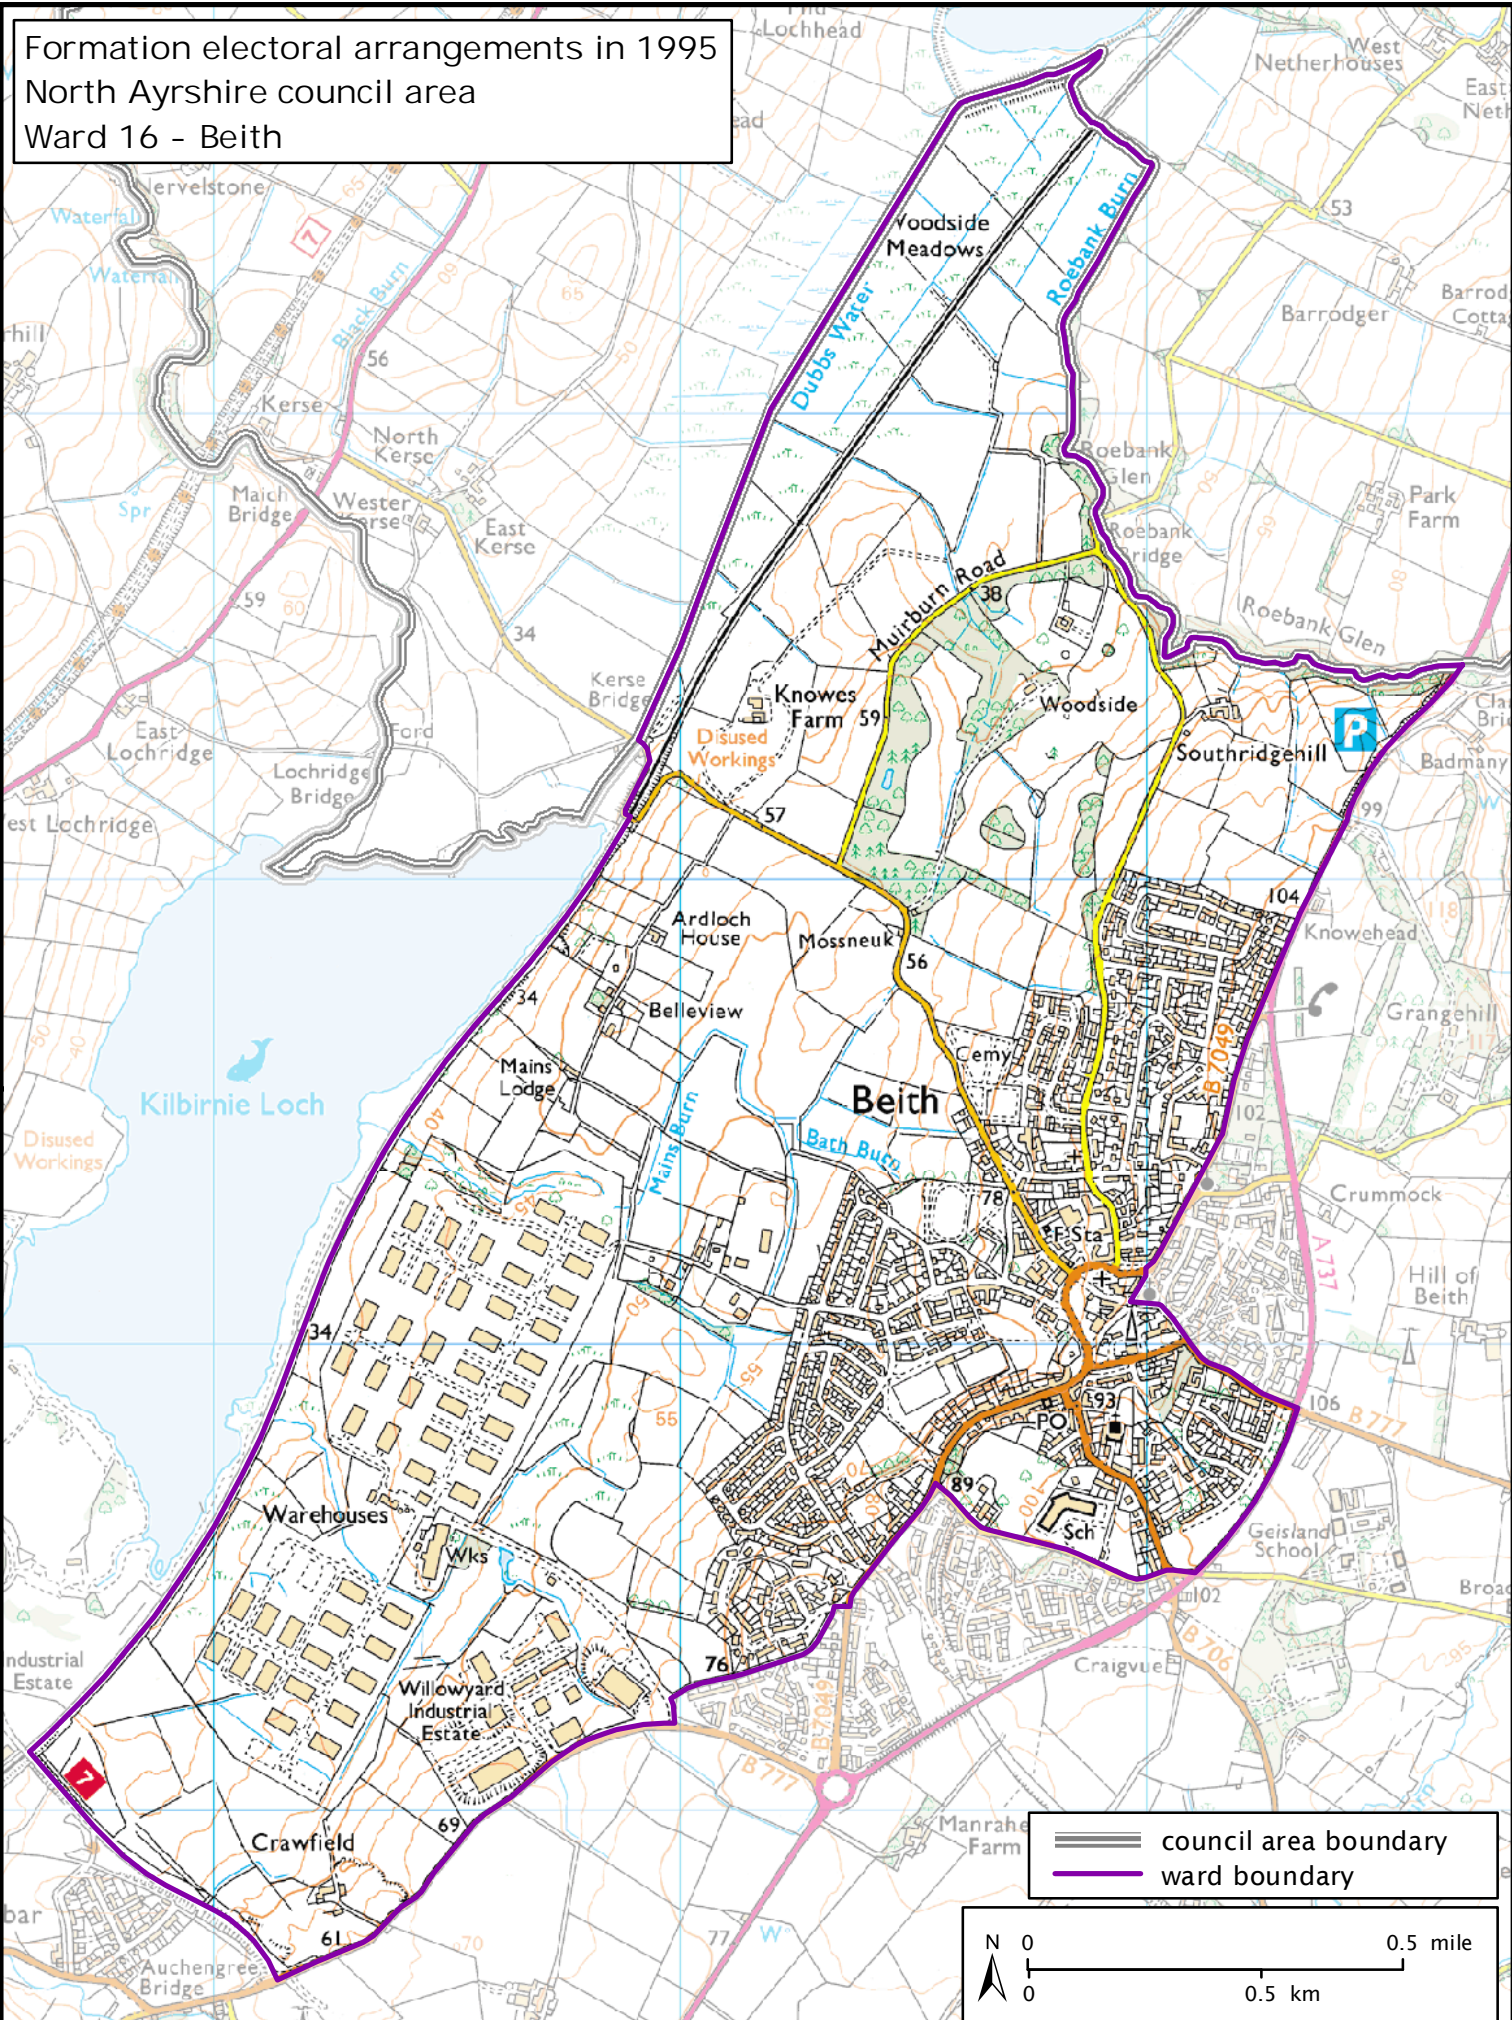

Formation electoral arrangements in 1995
 North Ayrshire council area
 Ward 16 - Beith

Crown Copyright and database right 2011. All rights reserved. Ordnance Survey licence no. 100022179

This map shows the ward boundary against Ordnance Survey maps from 2011 rather than maps from when the ward boundary was decided.