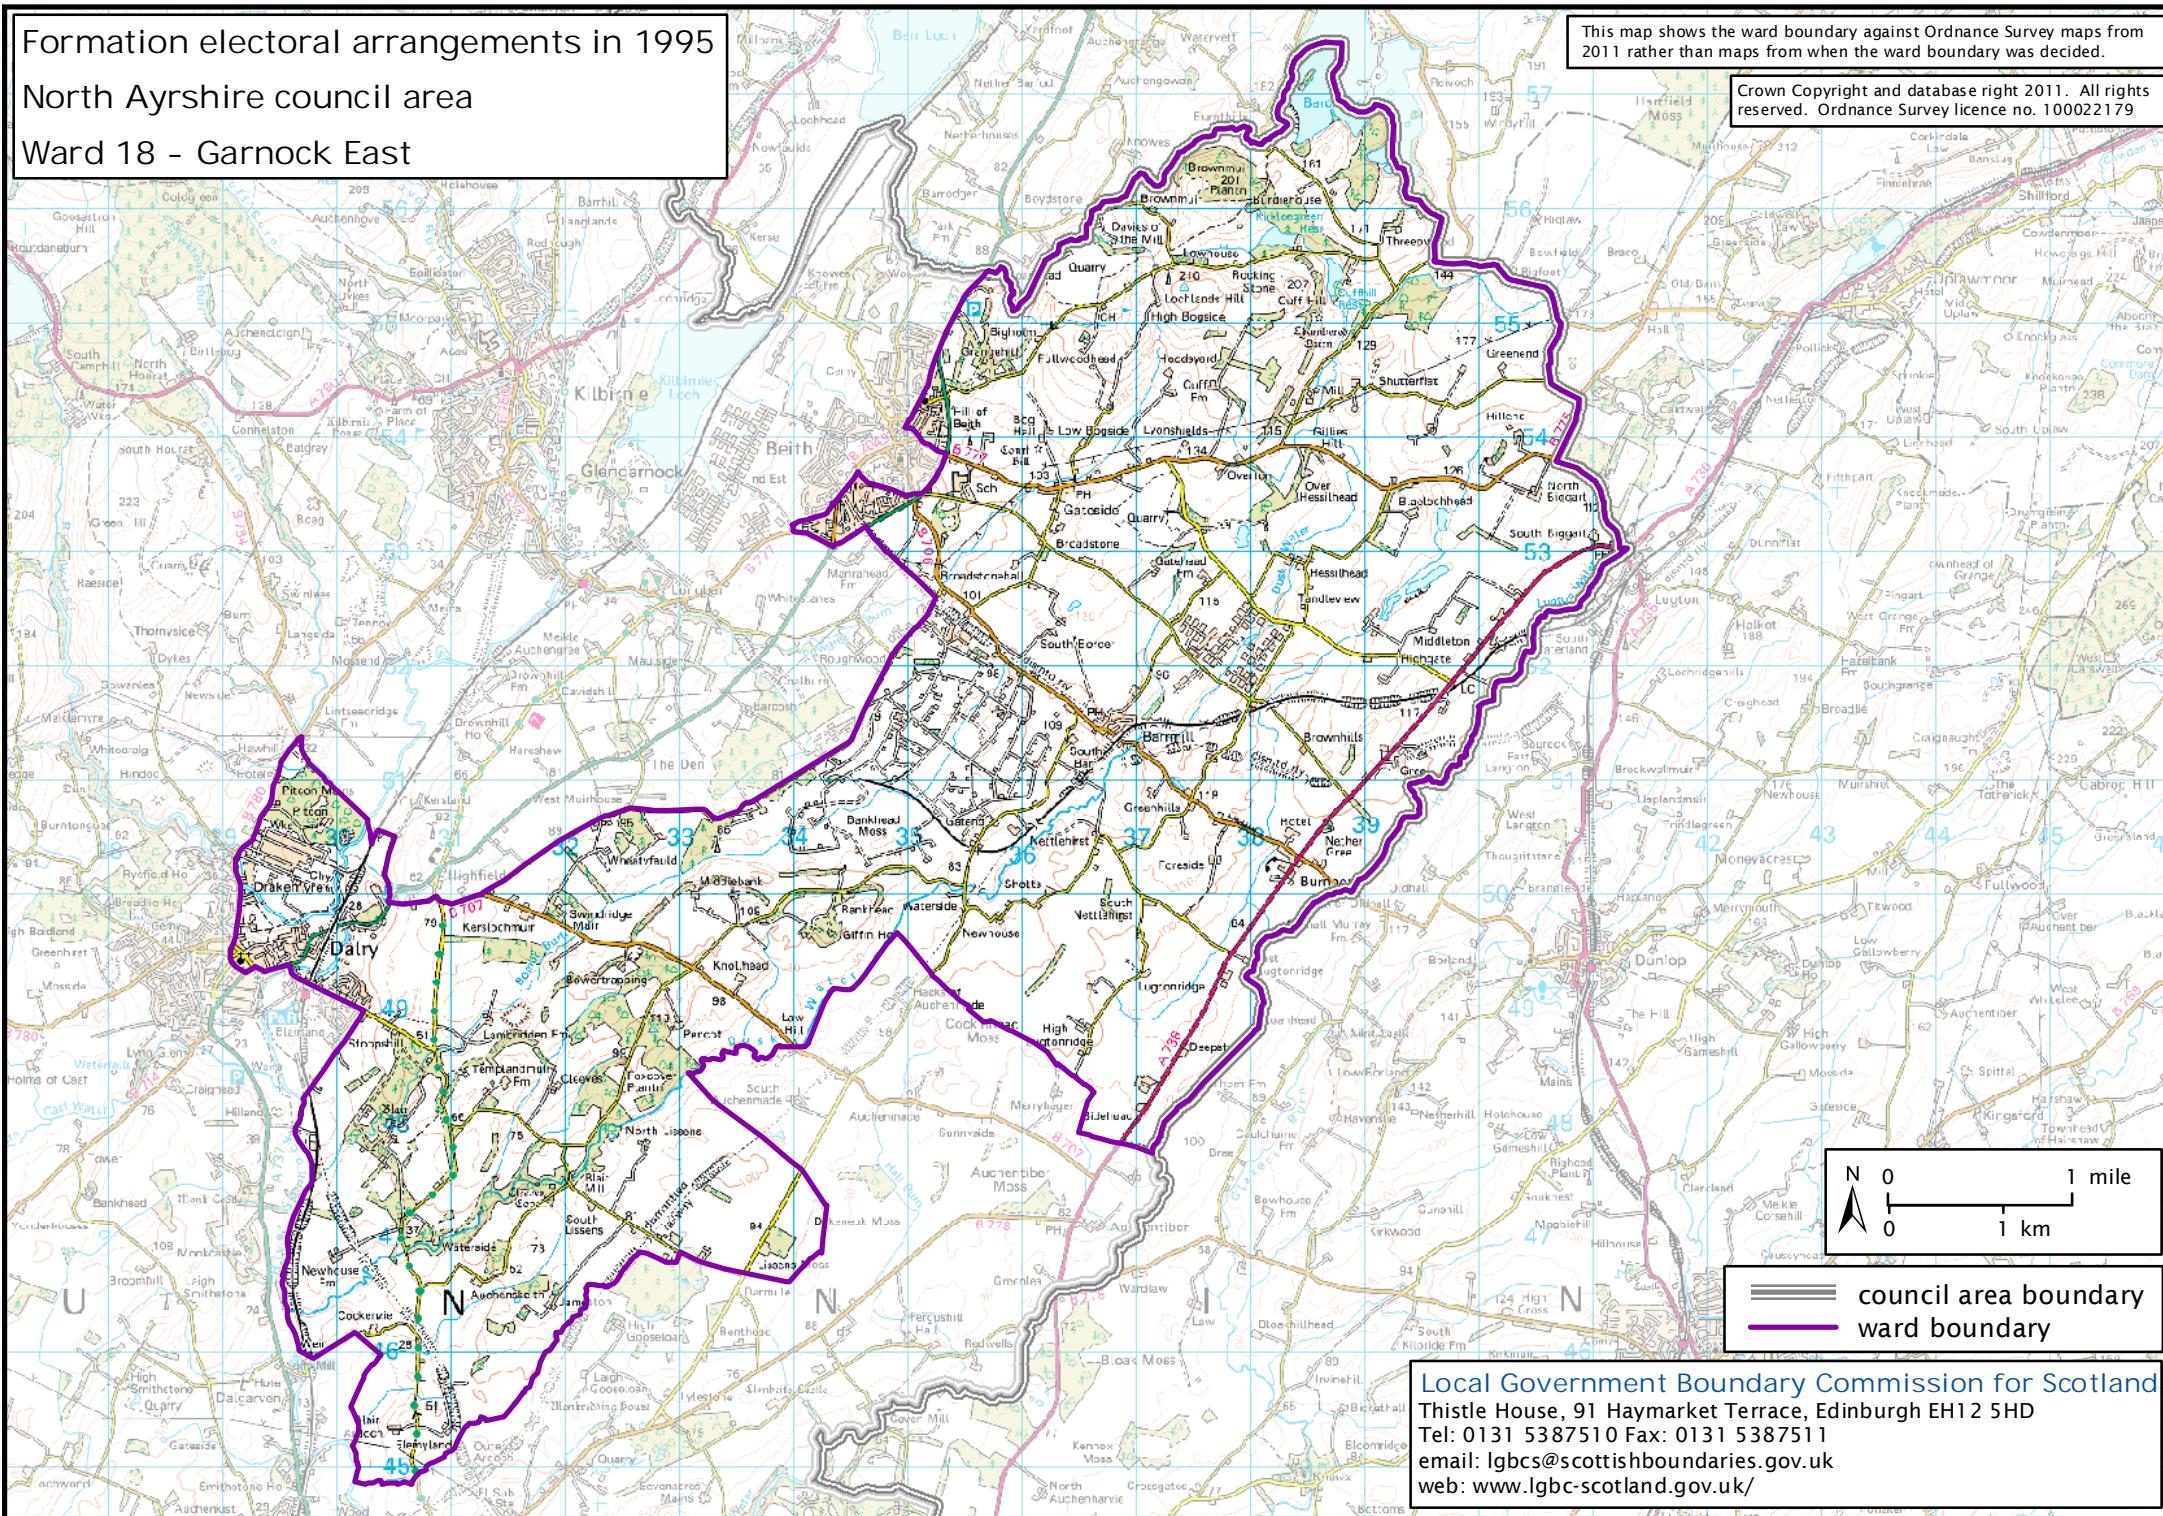

Formation electoral arrangements in 1995  
North Ayrshire council area  
Ward 18 - Garnock East

This map shows the ward boundary against Ordnance Survey maps from 2011 rather than maps from when the ward boundary was decided.

Crown Copyright and database right 2011. All rights reserved. Ordnance Survey licence no. 100022179

Local Government Boundary Commission for Scotland  
Thistle House, 91 Haymarket Terrace, Edinburgh EH12 5HD  
Tel: 0131 5387510 Fax: 0131 5387511  
email: [lgbc@scottishboundaries.gov.uk](mailto:lgbc@scottishboundaries.gov.uk)  
web: [www.lgbc-scotland.gov.uk/](http://www.lgbc-scotland.gov.uk/)