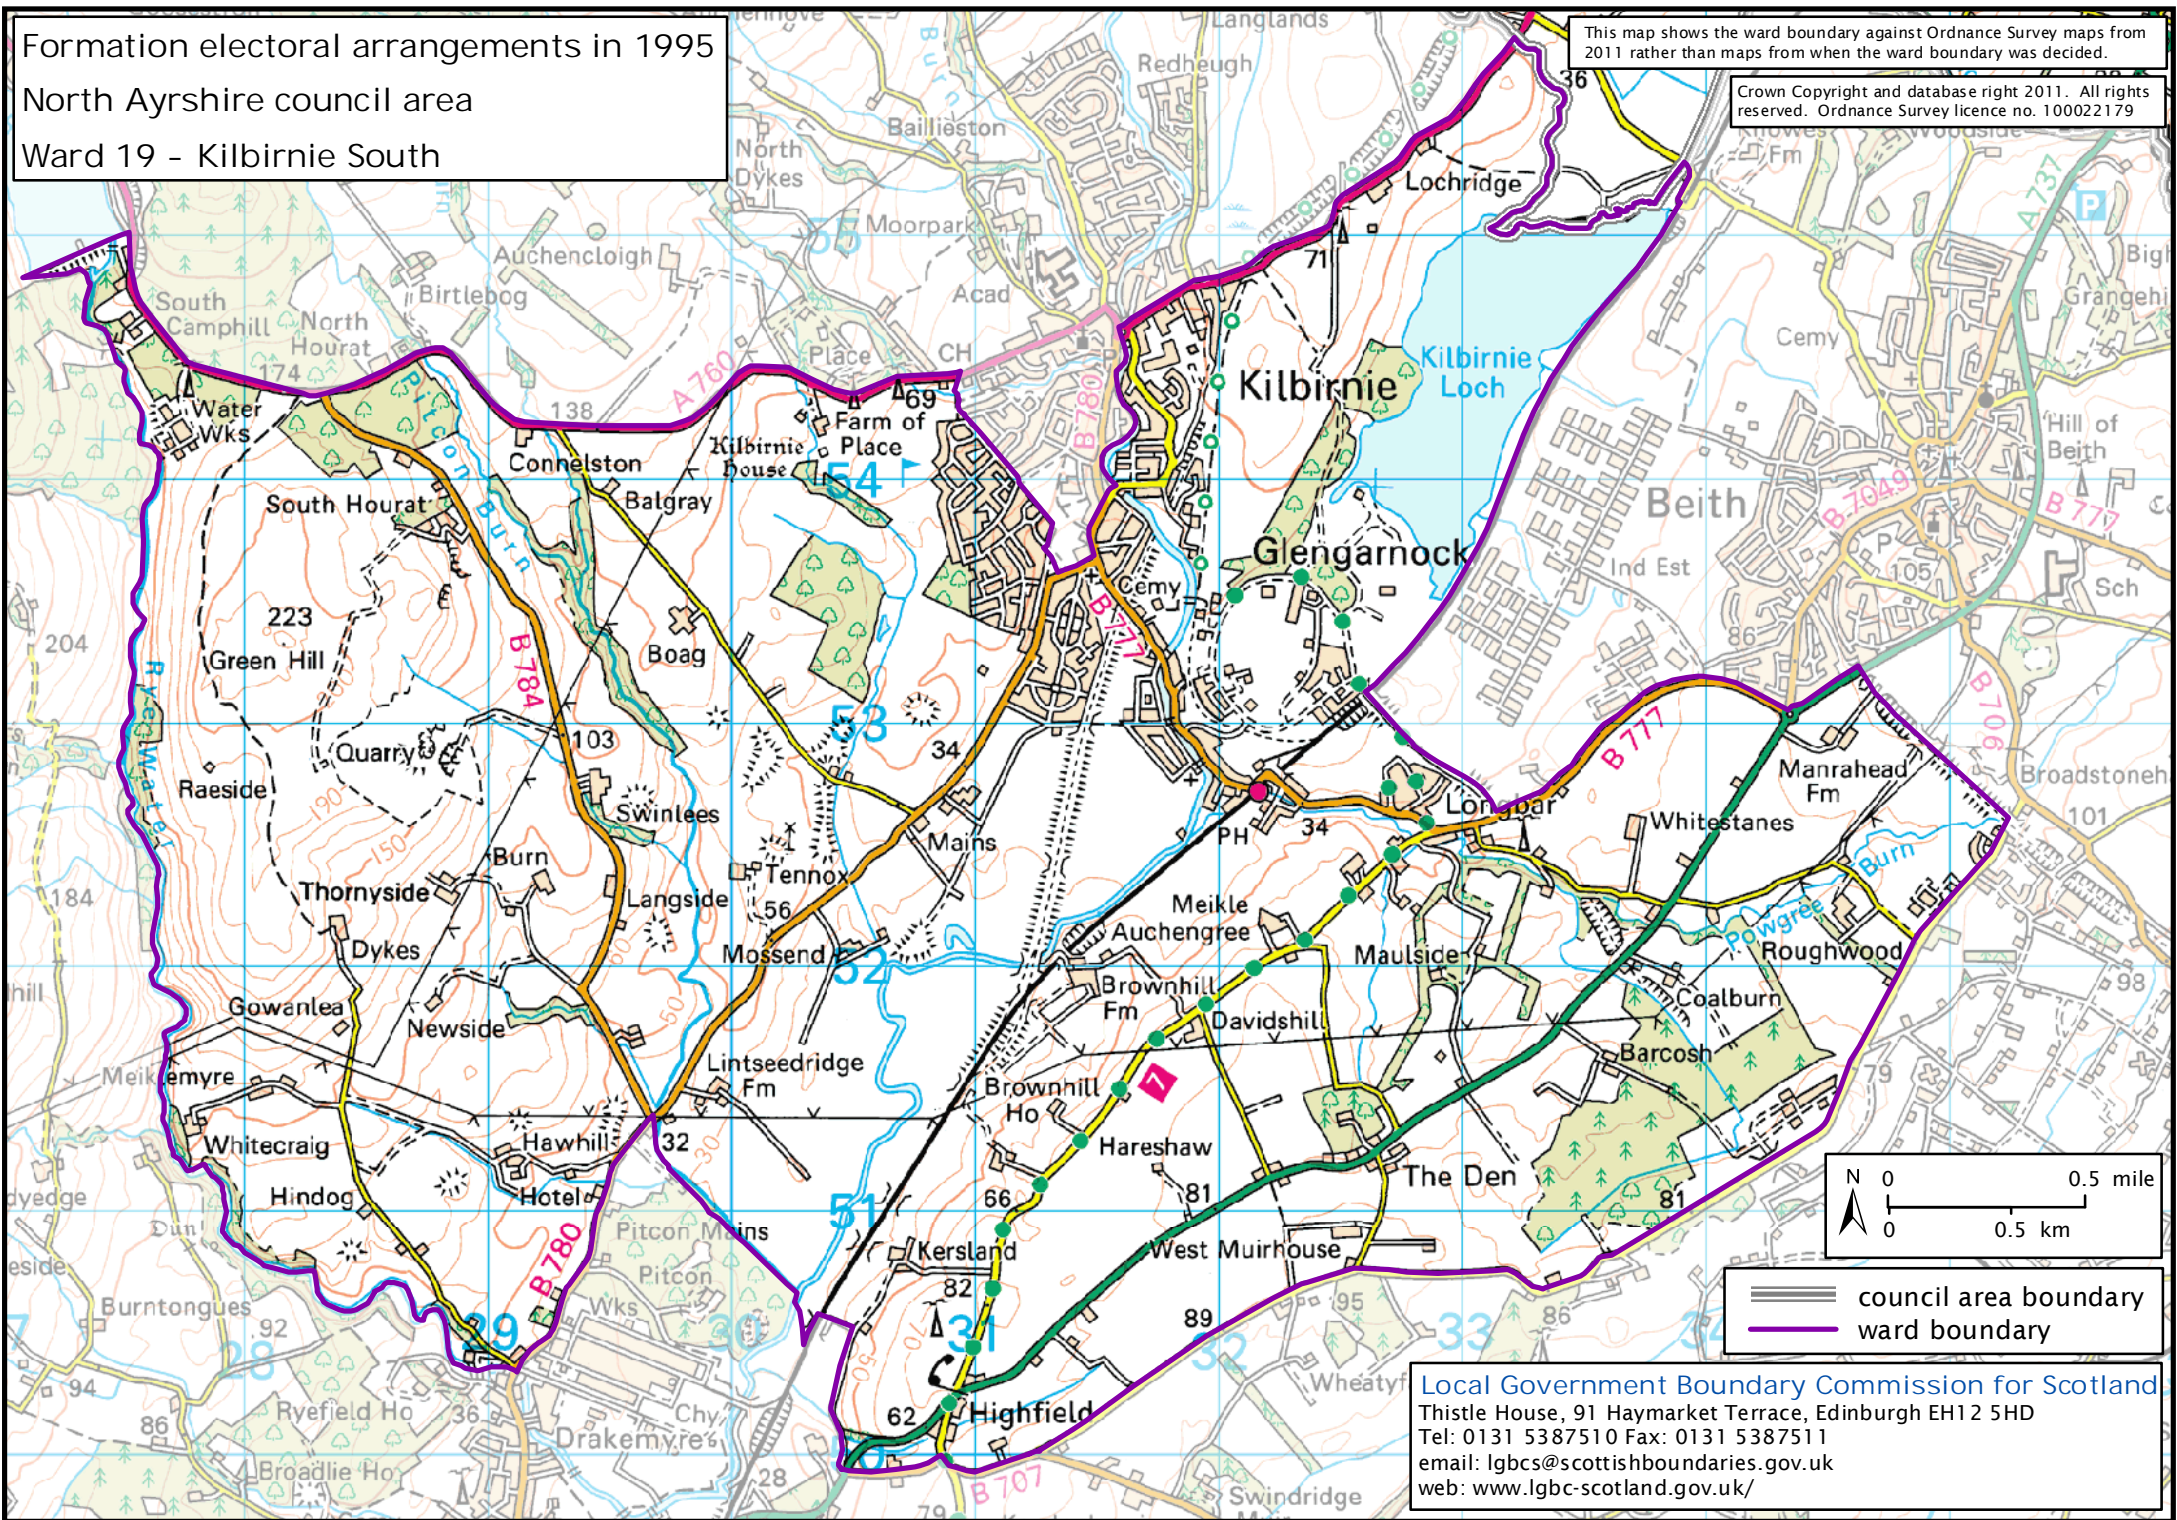

Formation electoral arrangements in 1995
 North Ayrshire council area
 Ward 19 - Kilbirnie South

This map shows the ward boundary against Ordnance Survey maps from 2011 rather than maps from when the ward boundary was decided.

Crown Copyright and database right 2011. All rights reserved. Ordnance Survey licence no. 100022179

Local Government Boundary Commission for Scotland
 Thistle House, 91 Haymarket Terrace, Edinburgh EH12 5HD
 Tel: 0131 5387510 Fax: 0131 5387511
 email: lgbcscottishboundaries.gov.uk
 web: www.lgbc-scotland.gov.uk/