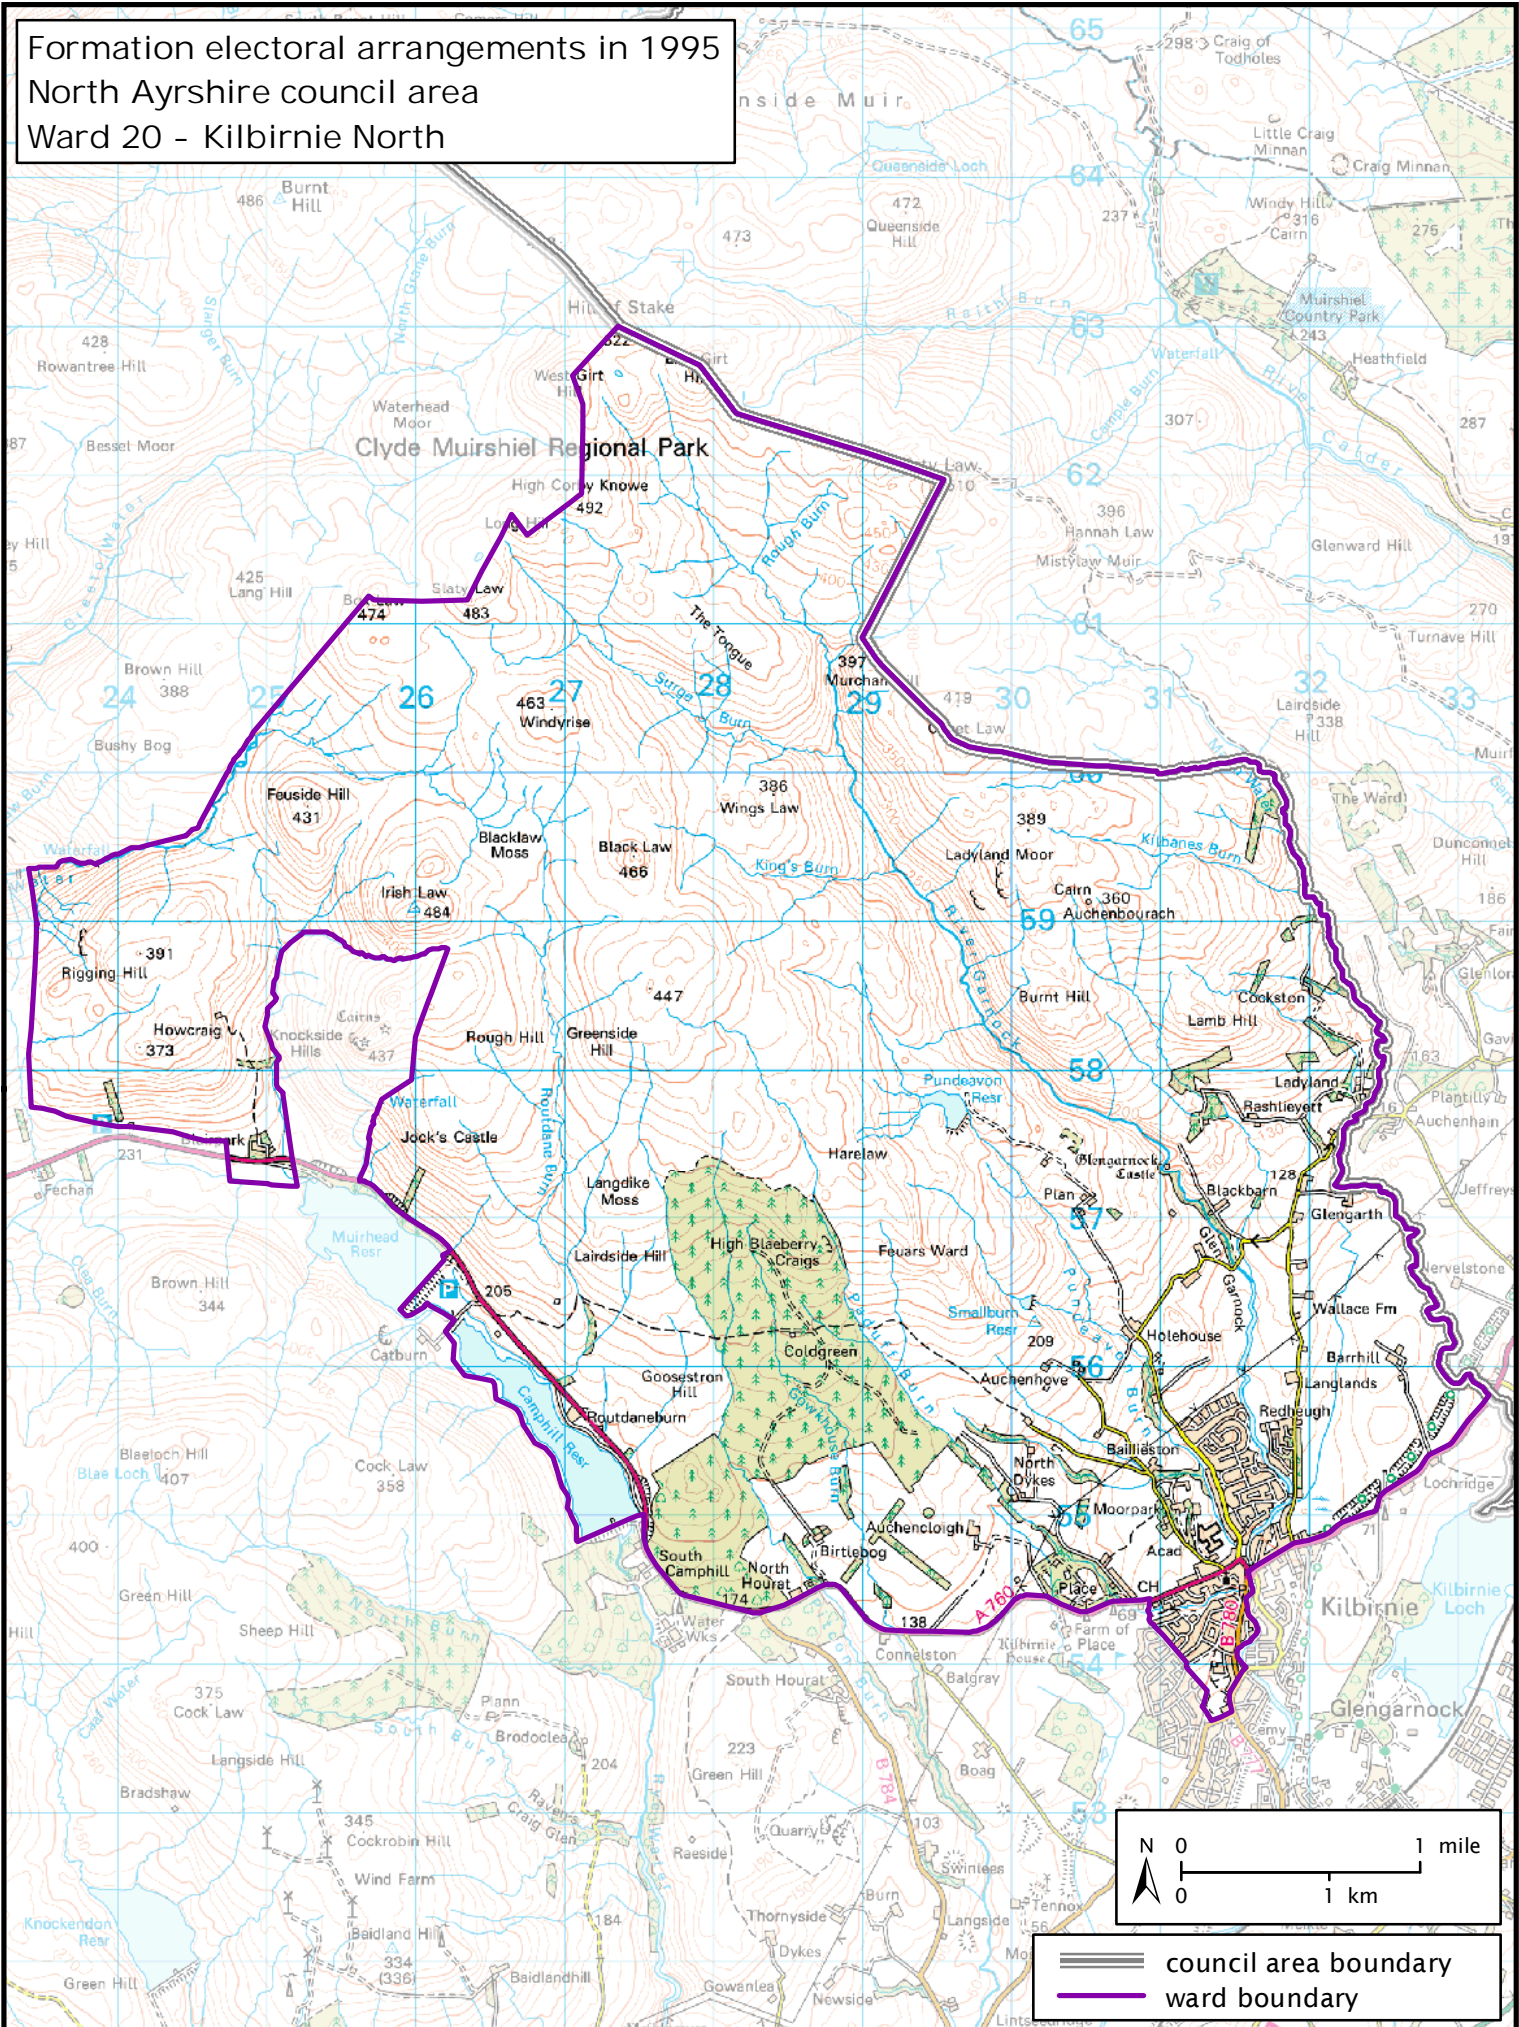

Formation electoral arrangements in 1995
 North Ayrshire council area
 Ward 20 - Kilbirnie North

Crown Copyright and database right 2011. All rights reserved. Ordnance Survey licence no. 100022179

This map shows the ward boundary against Ordnance Survey maps from 2011 rather than maps from when the ward boundary was decided.