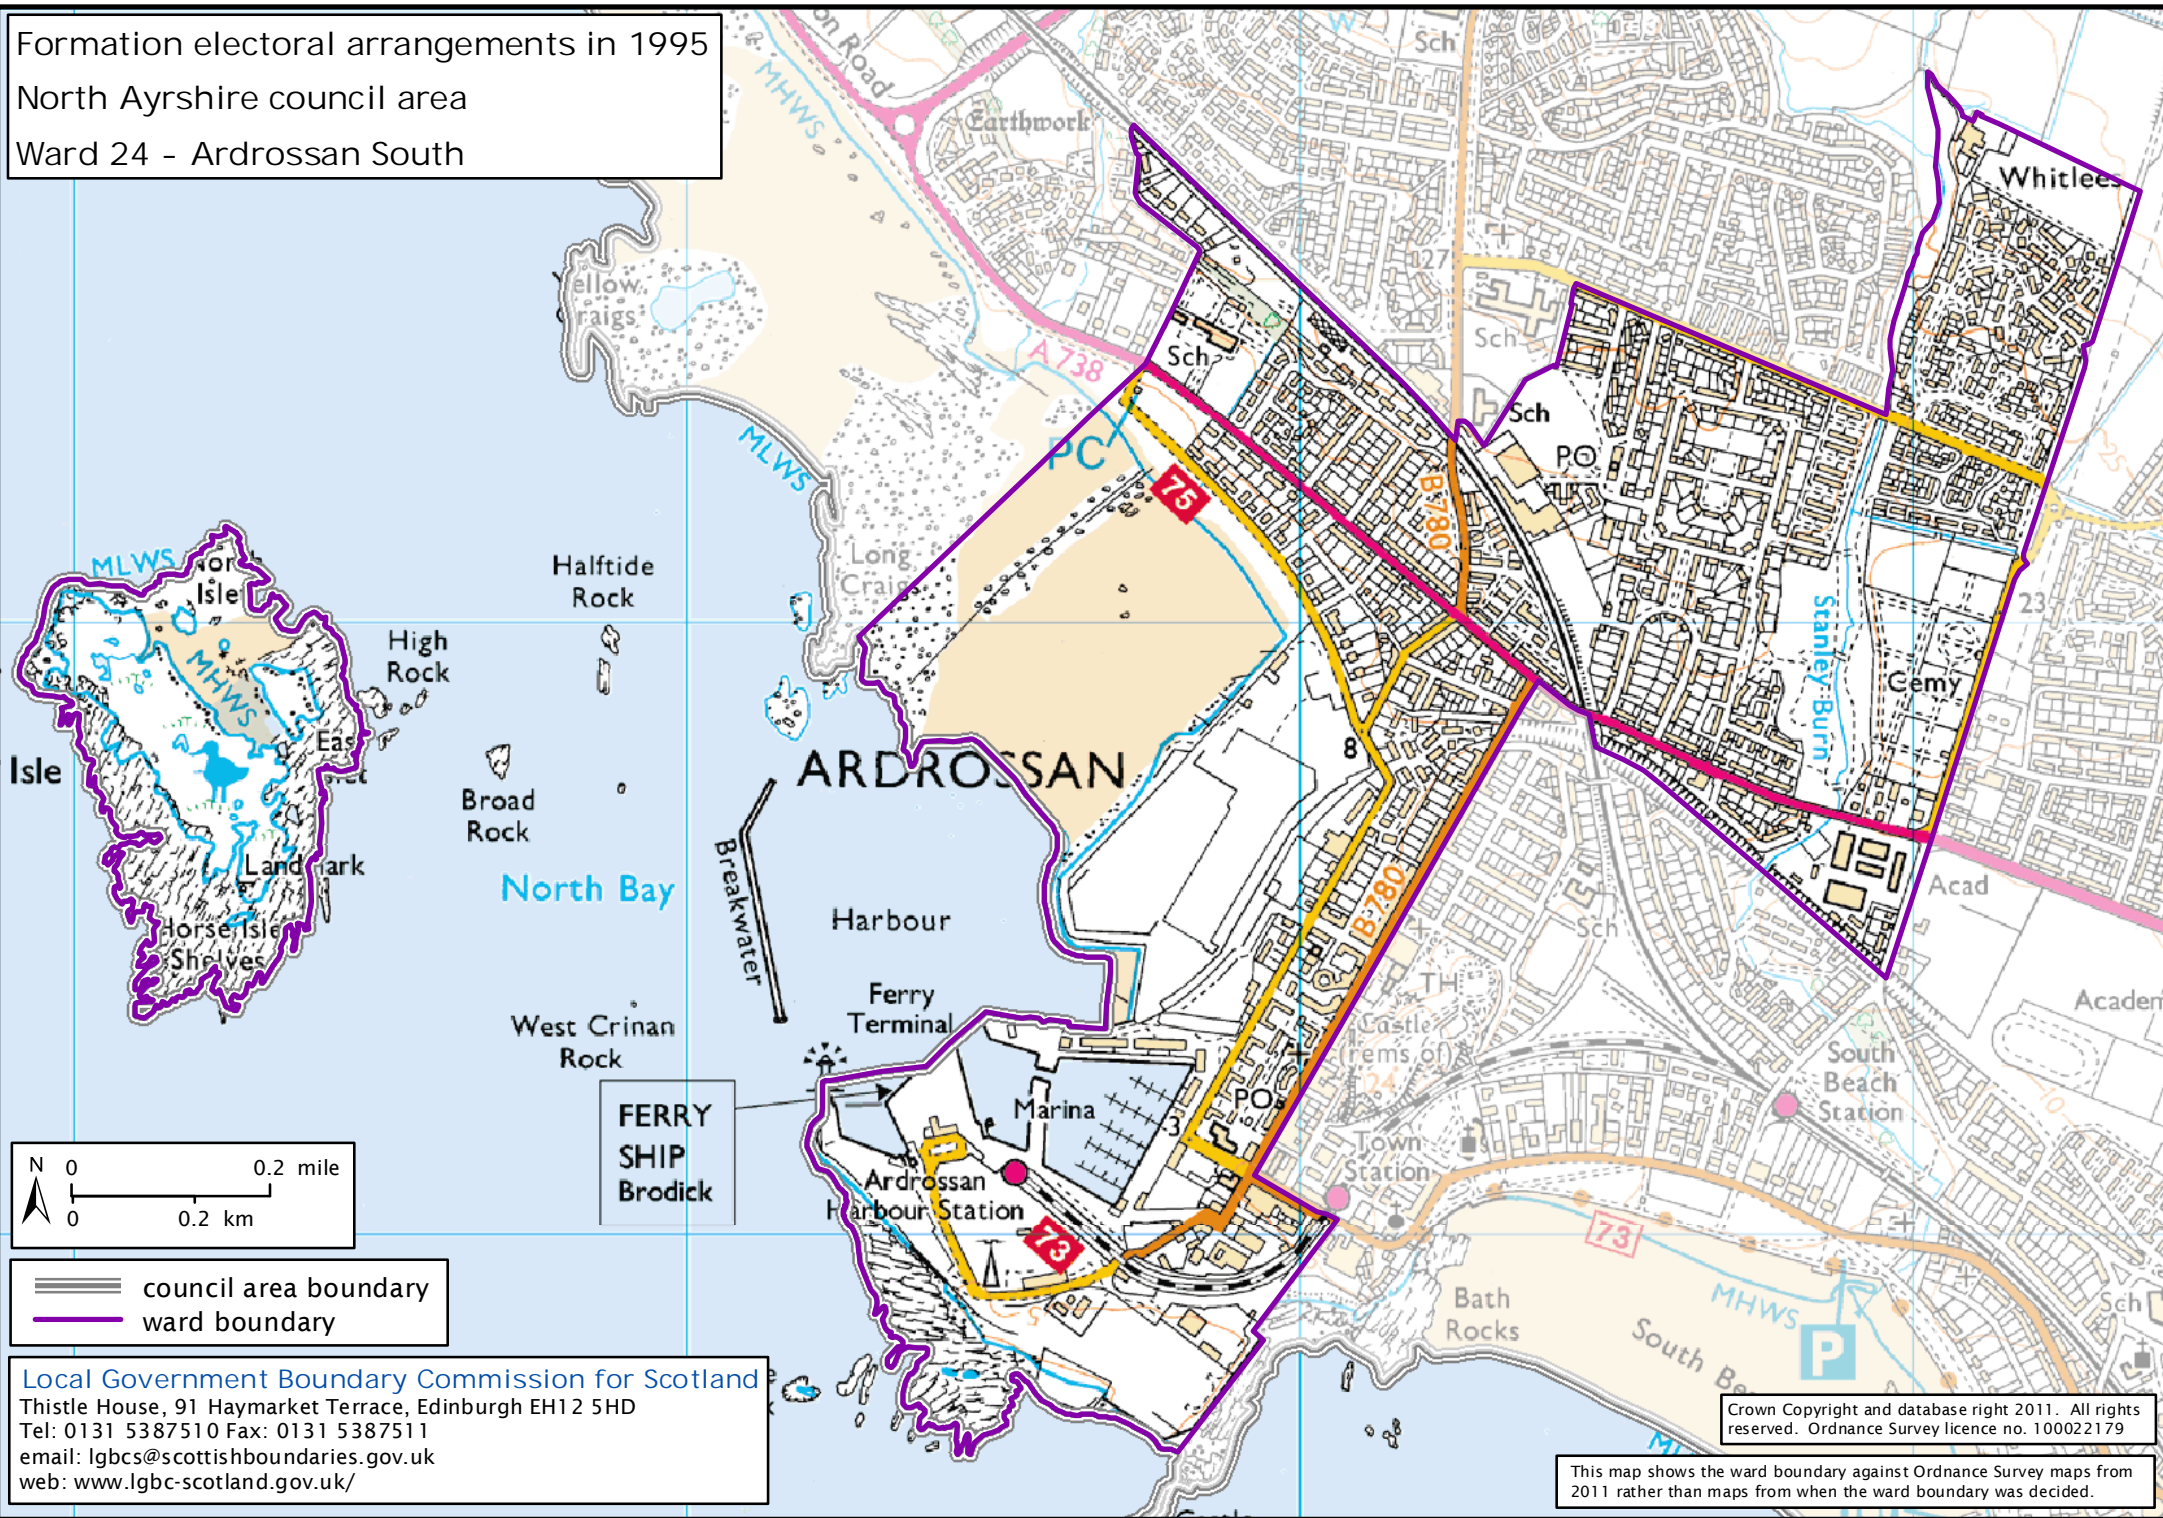

Formation electoral arrangements in 1995  
 North Ayrshire council area  
 Ward 24 - Ardrossan South

 council area boundary  
 ward boundary

Local Government Boundary Commission for Scotland  
 Thistle House, 91 Haymarket Terrace, Edinburgh EH12 5HD  
 Tel: 0131 5387510 Fax: 0131 5387511  
 email: lgbc@scottishboundaries.gov.uk  
 web: www.lgbc-scotland.gov.uk/

Crown Copyright and database right 2011. All rights reserved. Ordnance Survey licence no. 100022179

This map shows the ward boundary against Ordnance Survey maps from 2011 rather than maps from when the ward boundary was decided.