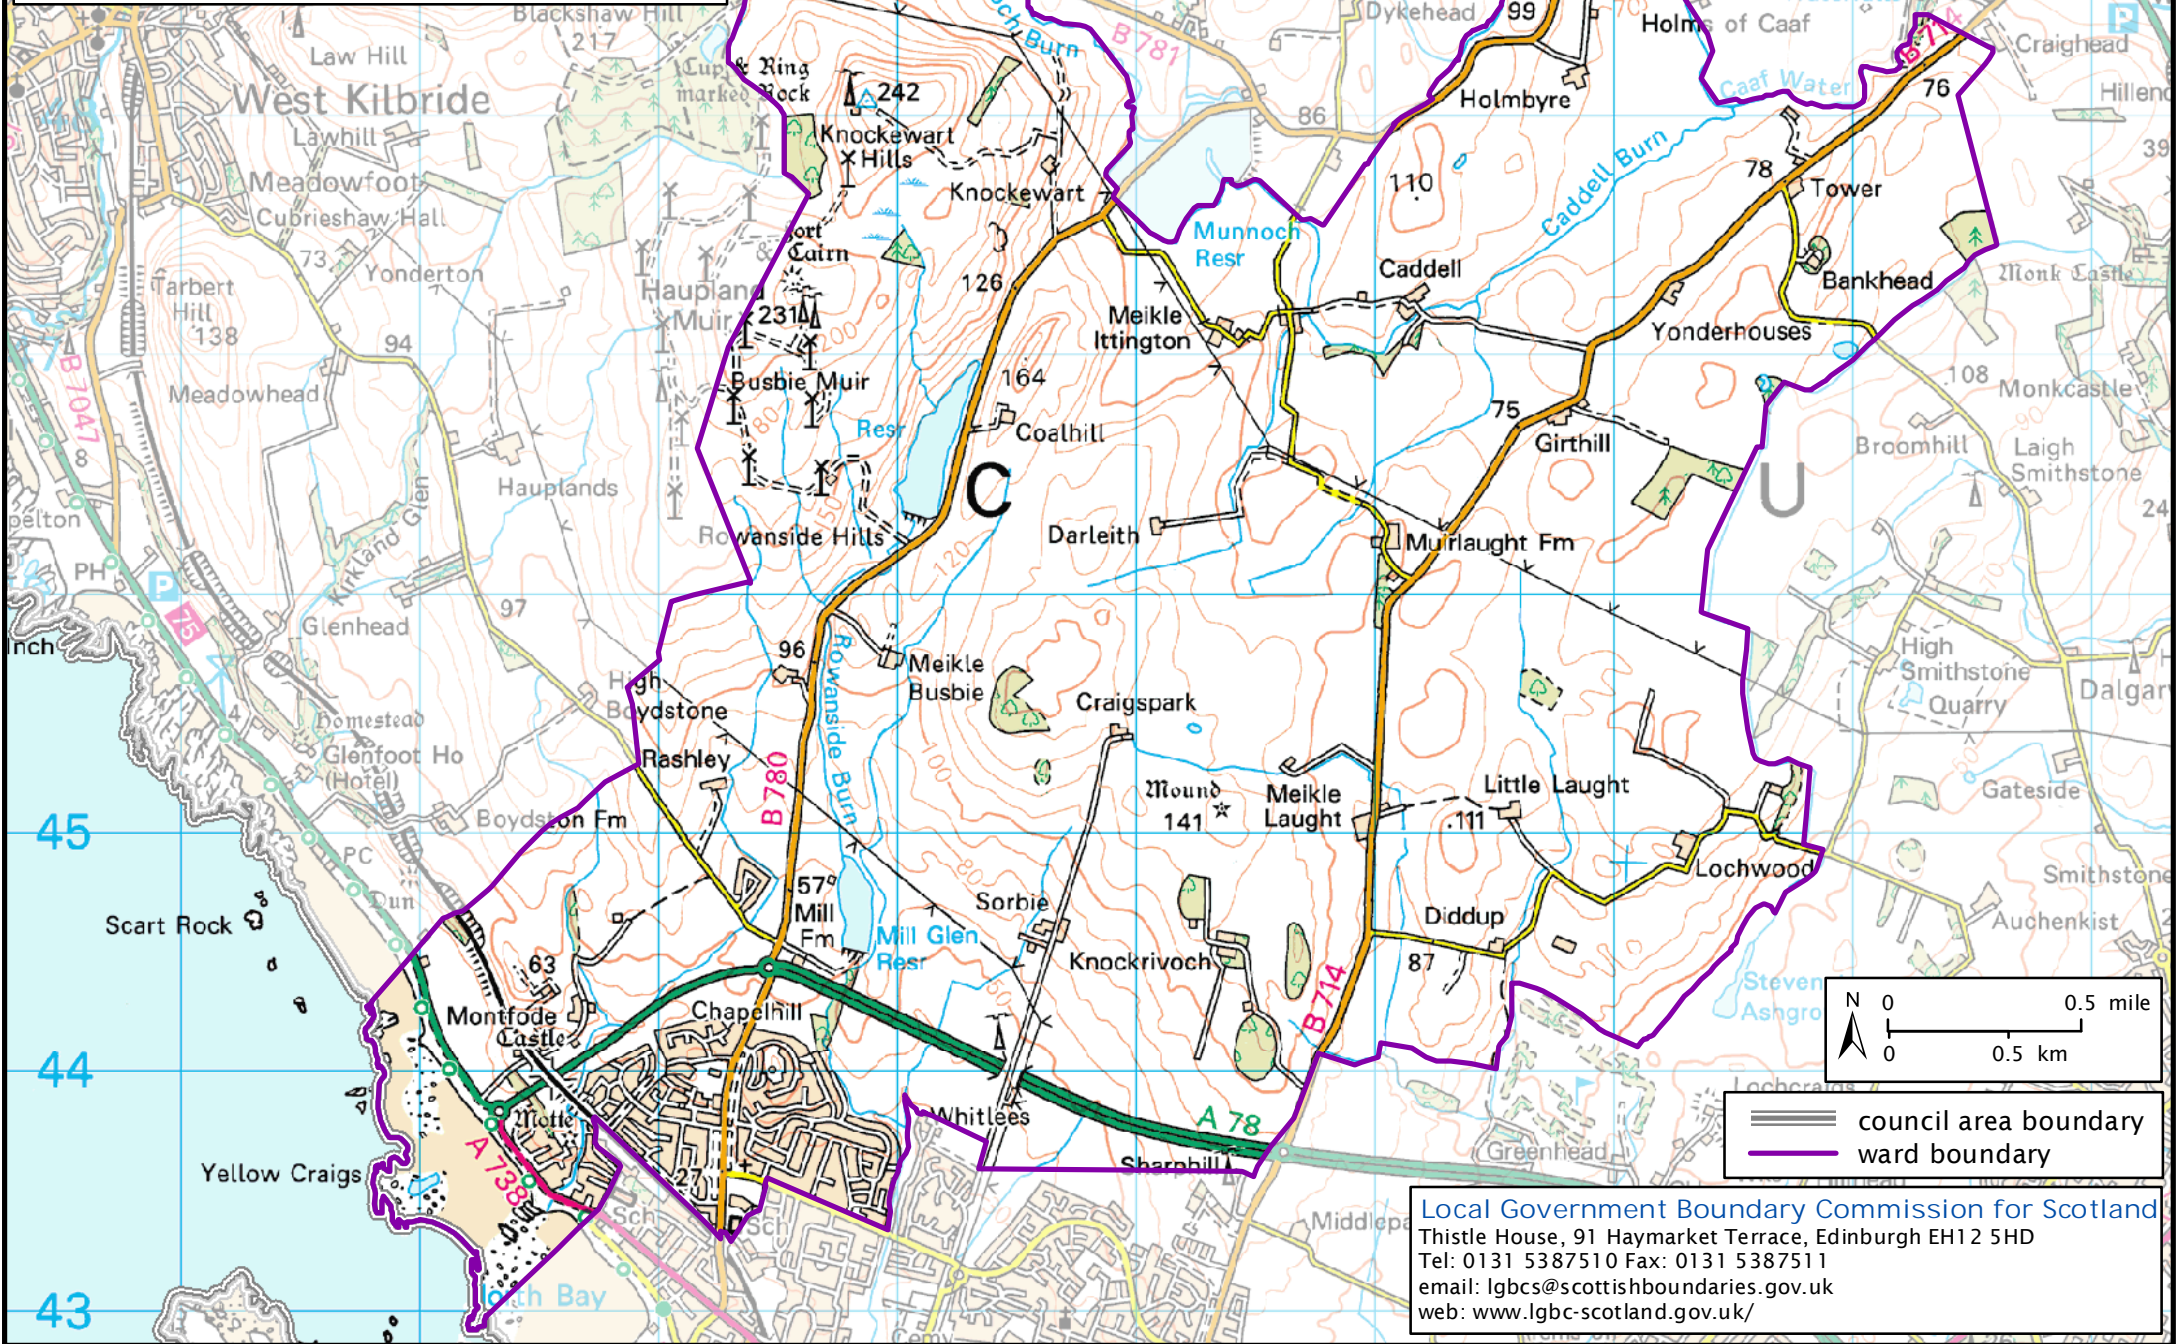

Formation electoral arrangements in 1995

North Ayrshire council area

Ward 25 - Ardrossan North

This map shows the ward boundary against Ordnance Survey maps from 2011 rather than maps from when the ward boundary was decided.

Crown Copyright and database right 2011. All rights reserved. Ordnance Survey licence no. 100022179

-  council area boundary
-  ward boundary

Local Government Boundary Commission for Scotland
Thistle House, 91 Haymarket Terrace, Edinburgh EH12 5HD
Tel: 0131 5387510 Fax: 0131 5387511
email: lgbcs@scottishboundaries.gov.uk
web: www.lgbc-scotland.gov.uk/