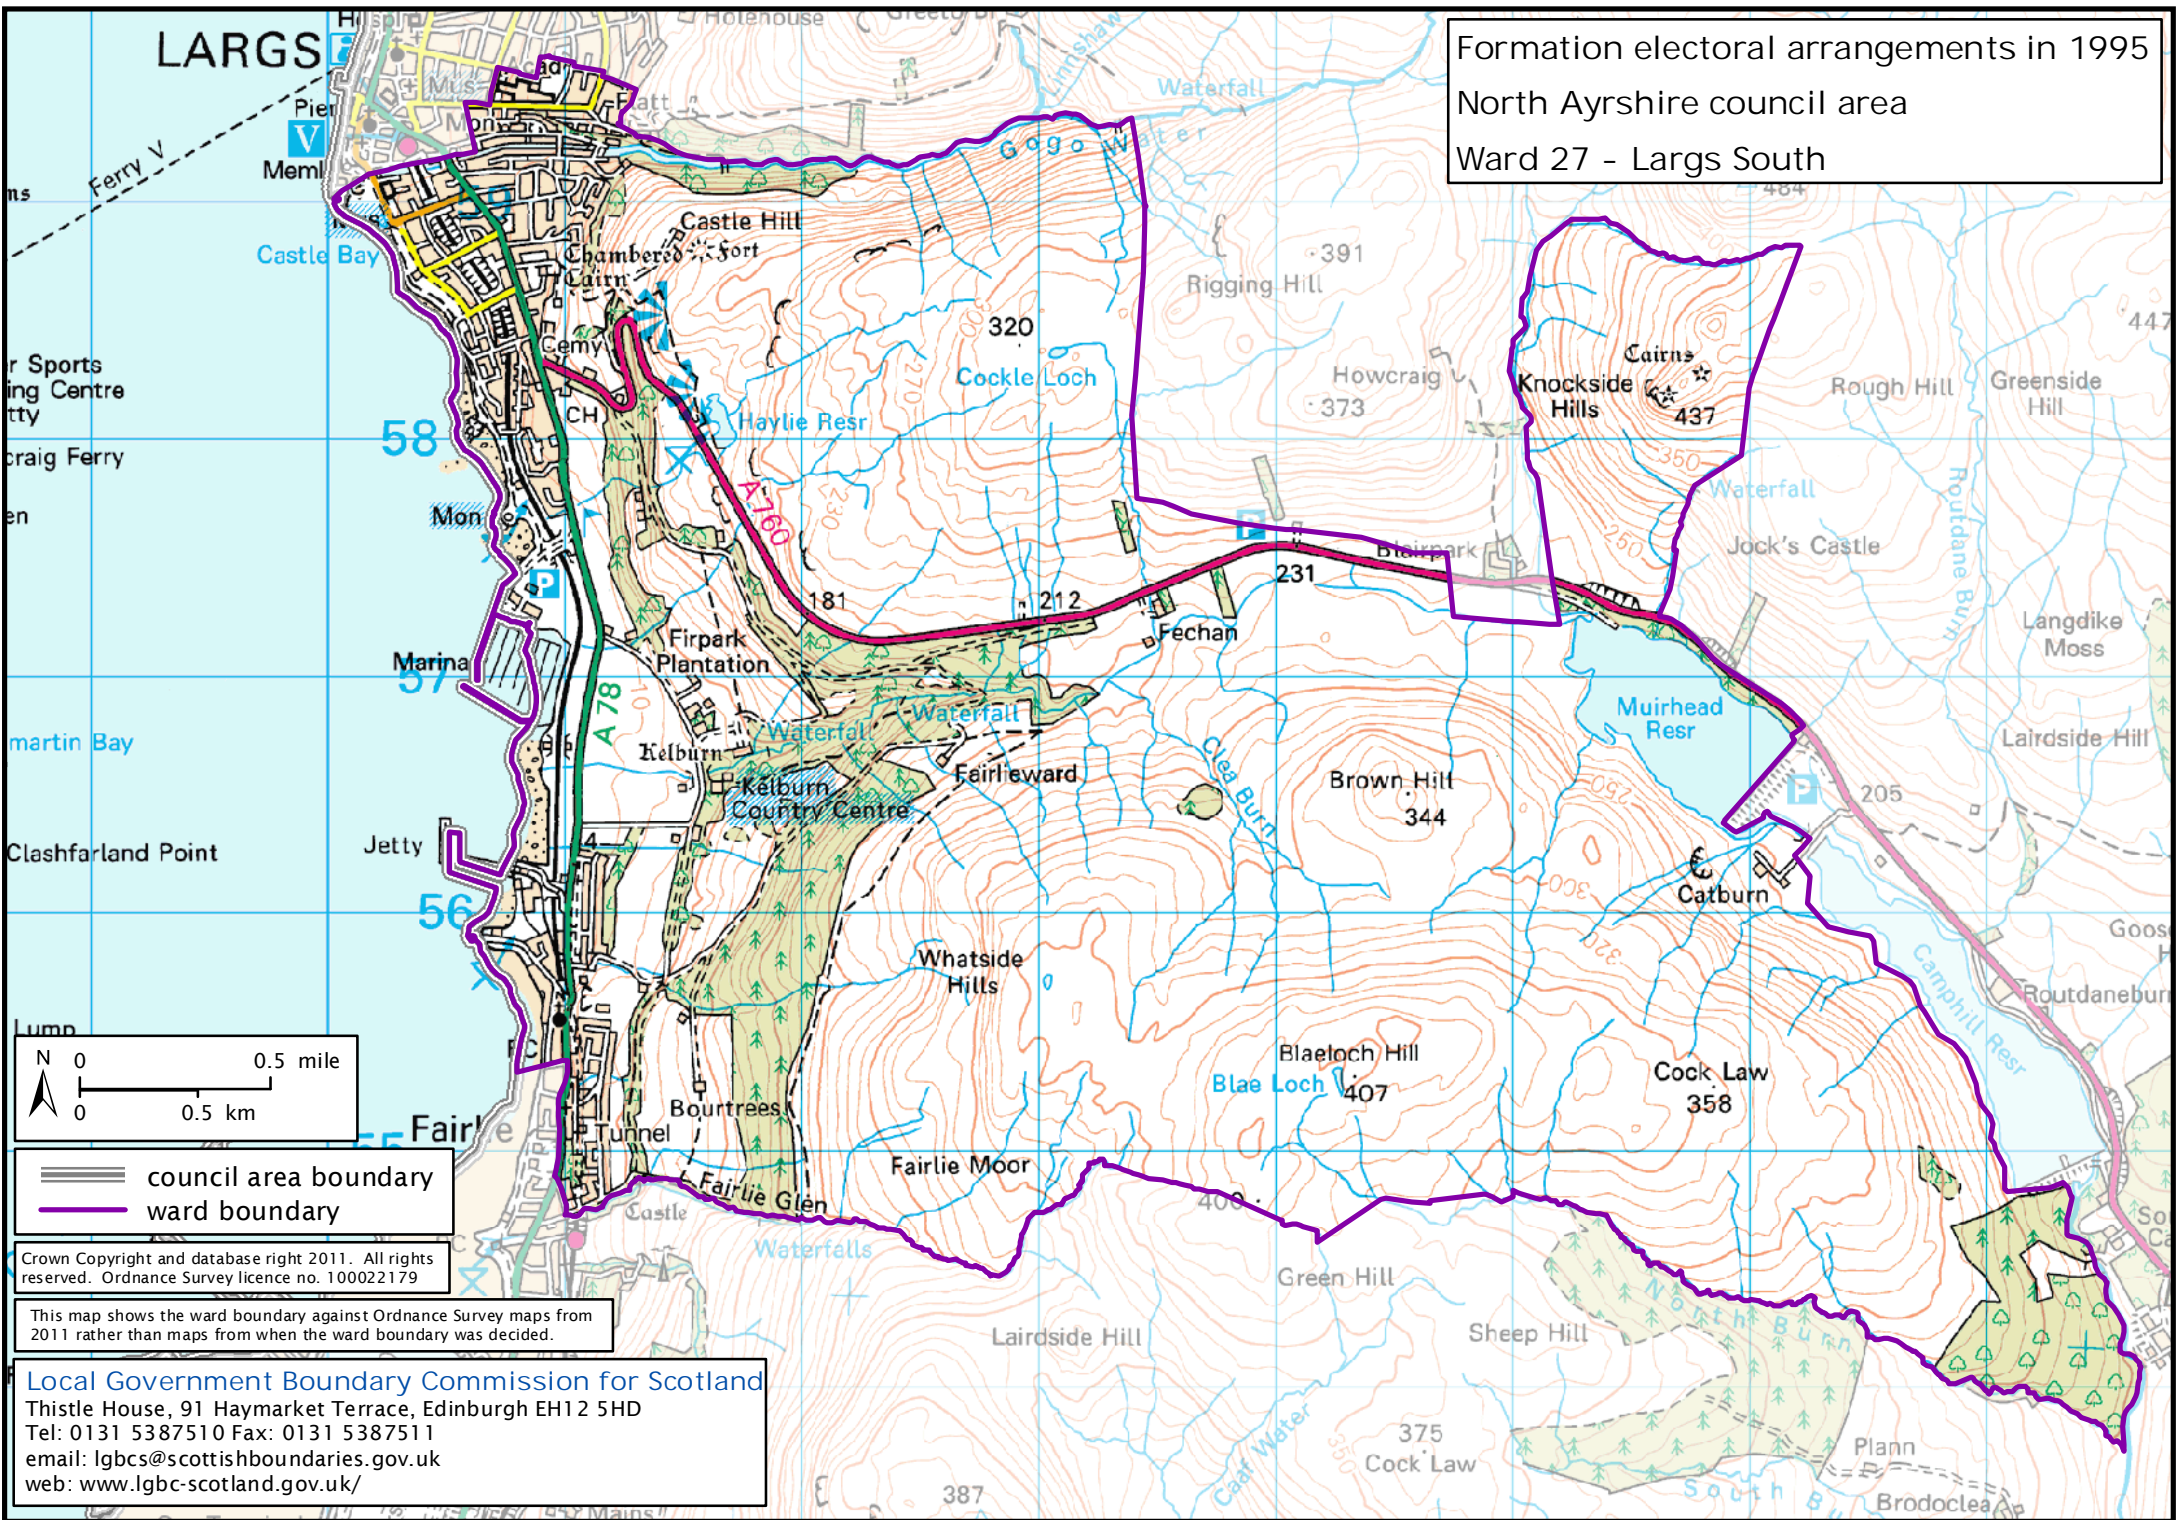

Formation electoral arrangements in 1995
 North Ayrshire council area
 Ward 27 - Largs South

 council area boundary
 ward boundary

Crown Copyright and database right 2011. All rights reserved. Ordnance Survey licence no. 100022179

This map shows the ward boundary against Ordnance Survey maps from 2011 rather than maps from when the ward boundary was decided.

Local Government Boundary Commission for Scotland
 Thistle House, 91 Haymarket Terrace, Edinburgh EH12 5HD
 Tel: 0131 5387510 Fax: 0131 5387511
 email: lgbc@scottishboundaries.gov.uk
 web: www.lgbc-scotland.gov.uk/