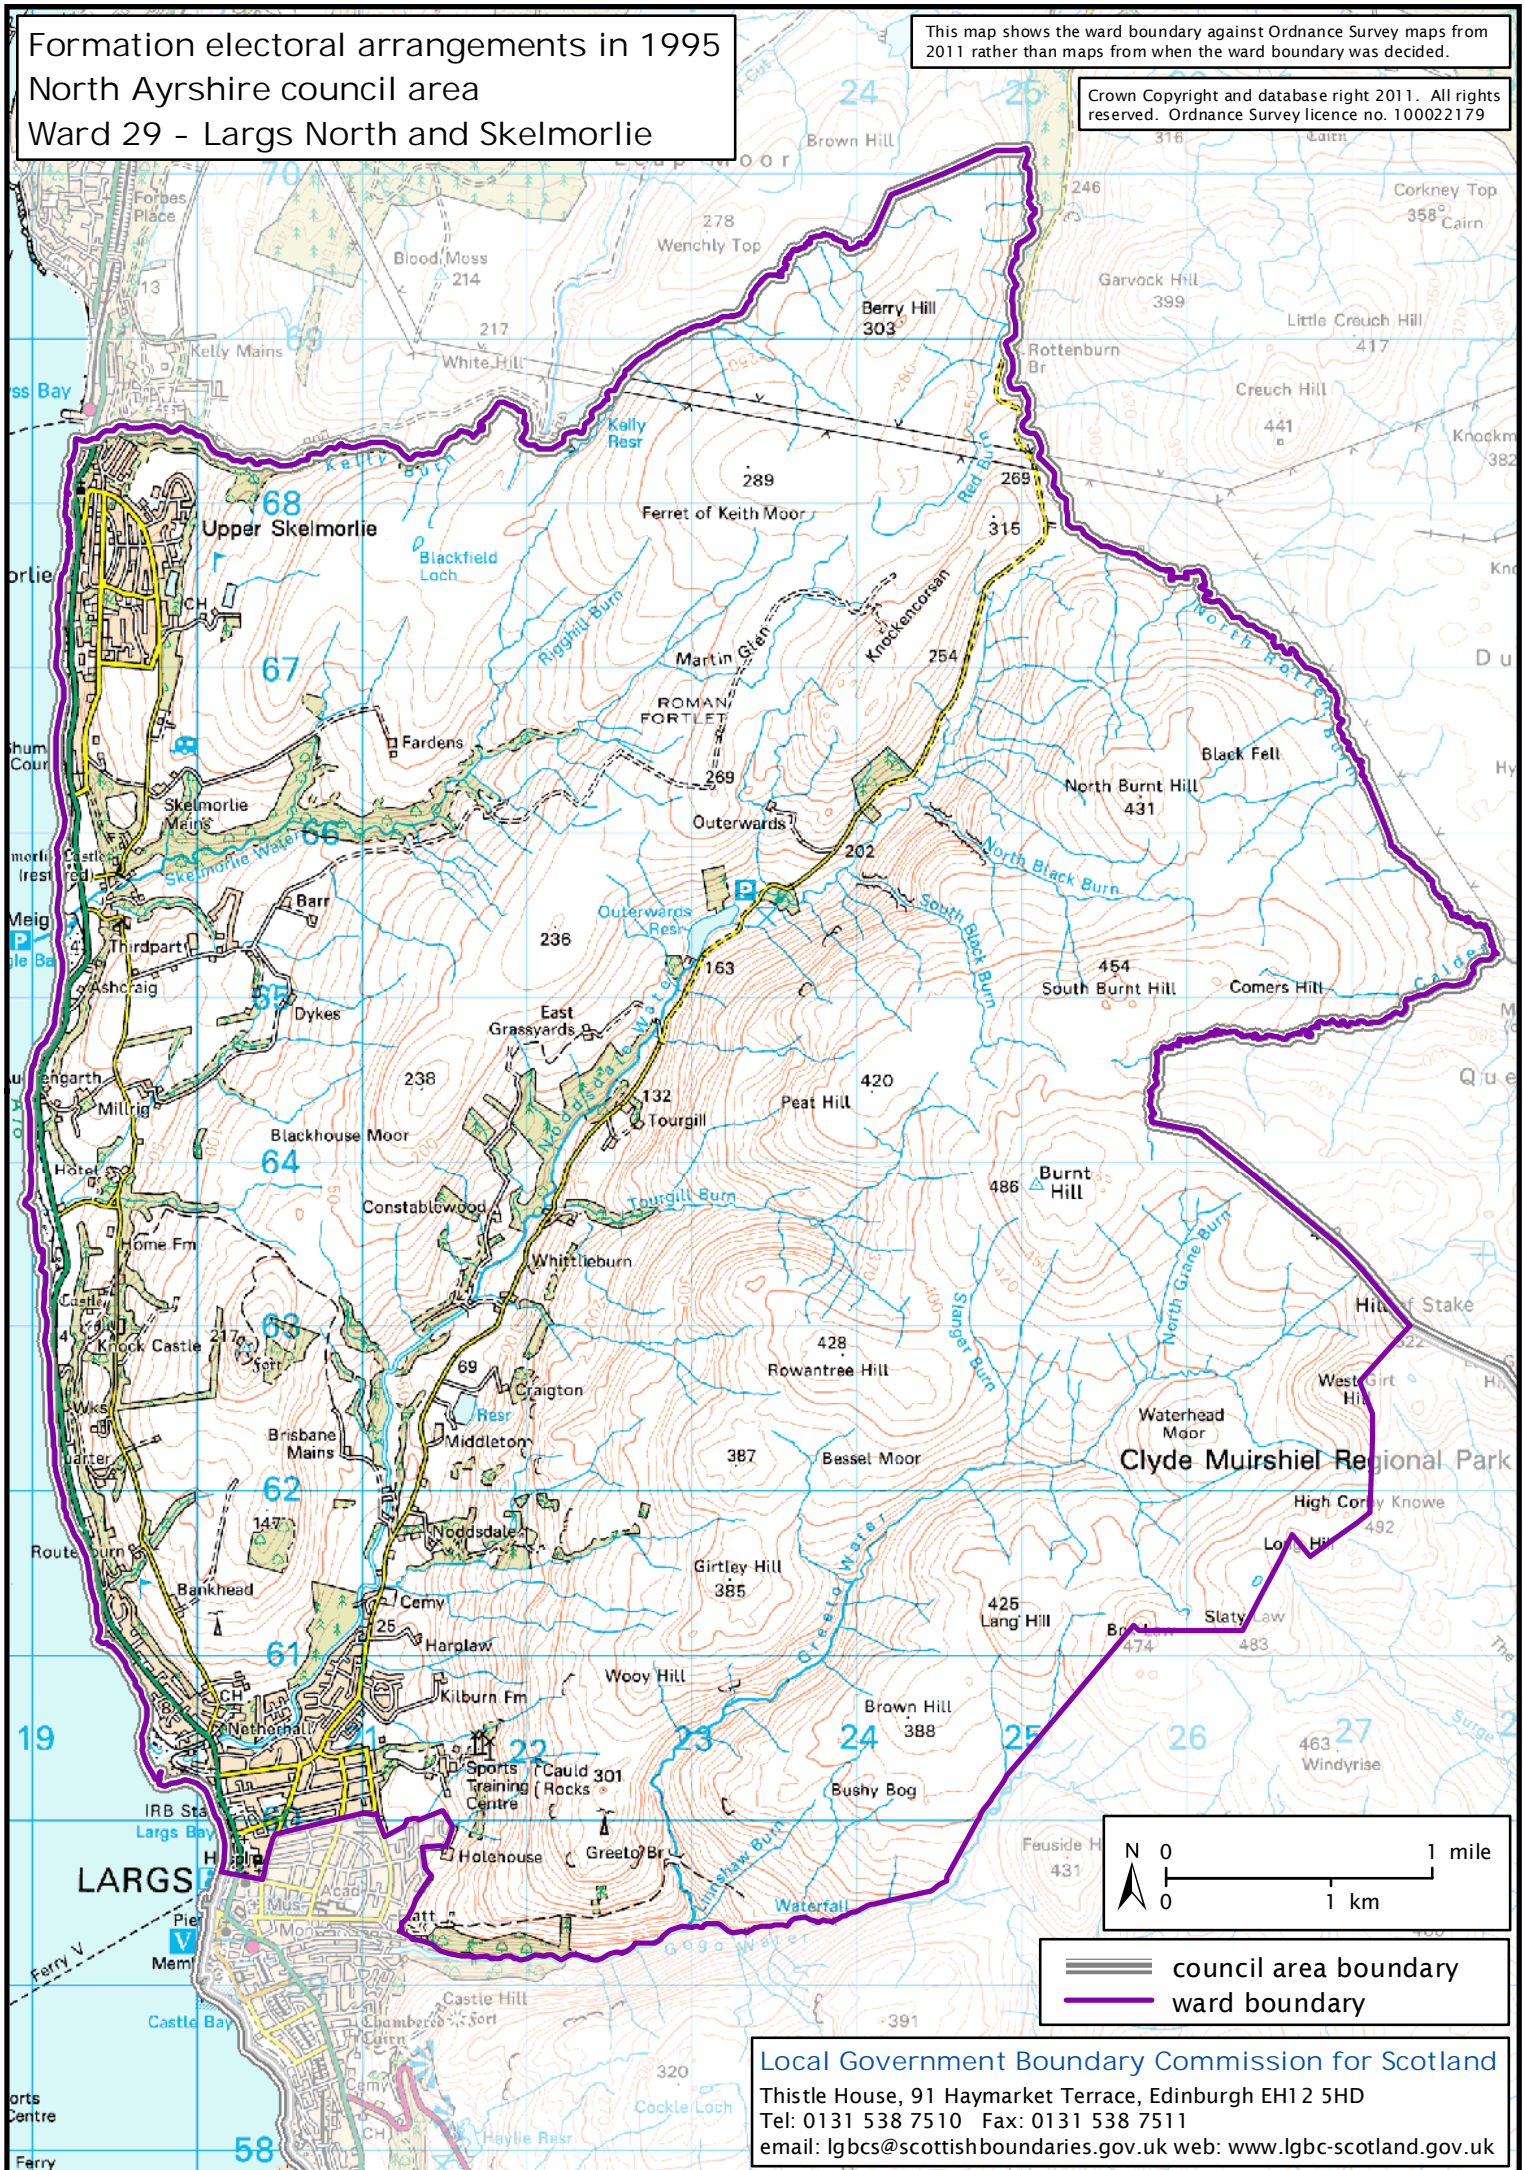

Formation electoral arrangements in 1995  
 North Ayrshire council area  
 Ward 29 - Largs North and Skelmorlie

This map shows the ward boundary against Ordnance Survey maps from 2011 rather than maps from when the ward boundary was decided.

Crown Copyright and database right 2011. All rights reserved. Ordnance Survey licence no. 100022179

 council area boundary  
 ward boundary

Local Government Boundary Commission for Scotland  
 Thistle House, 91 Haymarket Terrace, Edinburgh EH1 2 5HD  
 Tel: 0131 538 7510 Fax: 0131 538 7511  
 email: lgbc@scottishboundaries.gov.uk web: www.lgbc-scotland.gov.uk