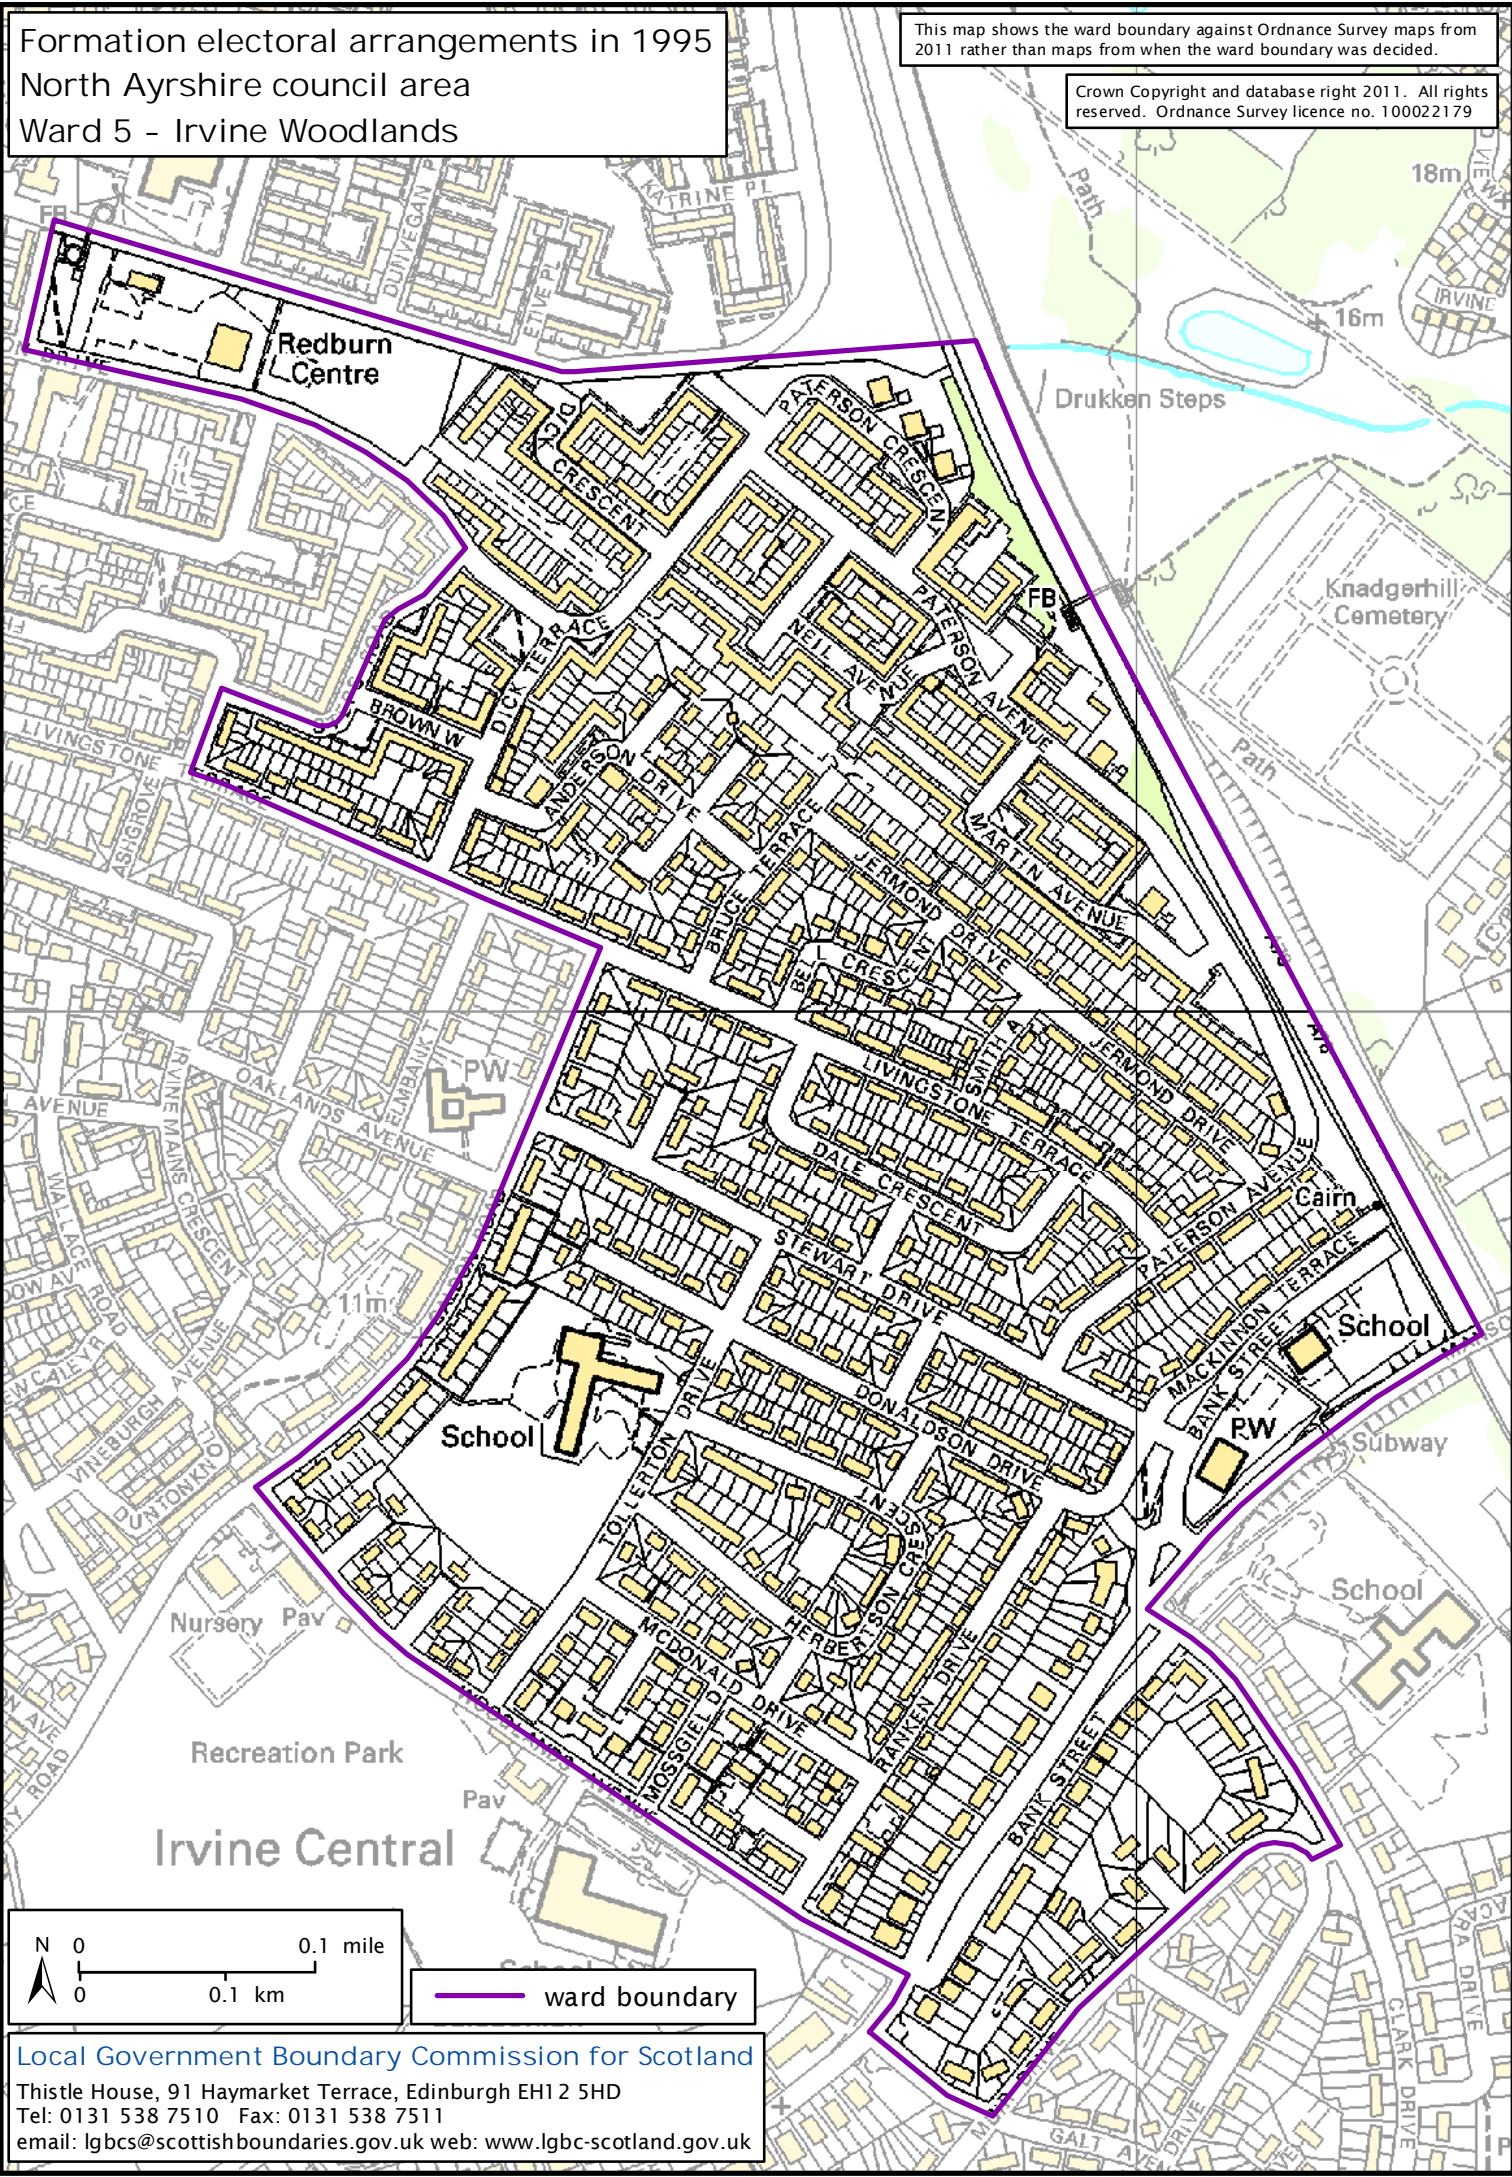

Formation electoral arrangements in 1995  
North Ayrshire council area  
Ward 5 - Irvine Woodlands

This map shows the ward boundary against Ordnance Survey maps from 2011 rather than maps from when the ward boundary was decided.

Crown Copyright and database right 2011. All rights reserved. Ordnance Survey licence no. 10002179

ward boundary

Local Government Boundary Commission for Scotland  
Thistle House, 91 Haymarket Terrace, Edinburgh EH1 2 5HD  
Tel: 0131 538 7510 Fax: 0131 538 7511  
email: lgbc@scottishboundaries.gov.uk web: www.lgbc-scotland.gov.uk