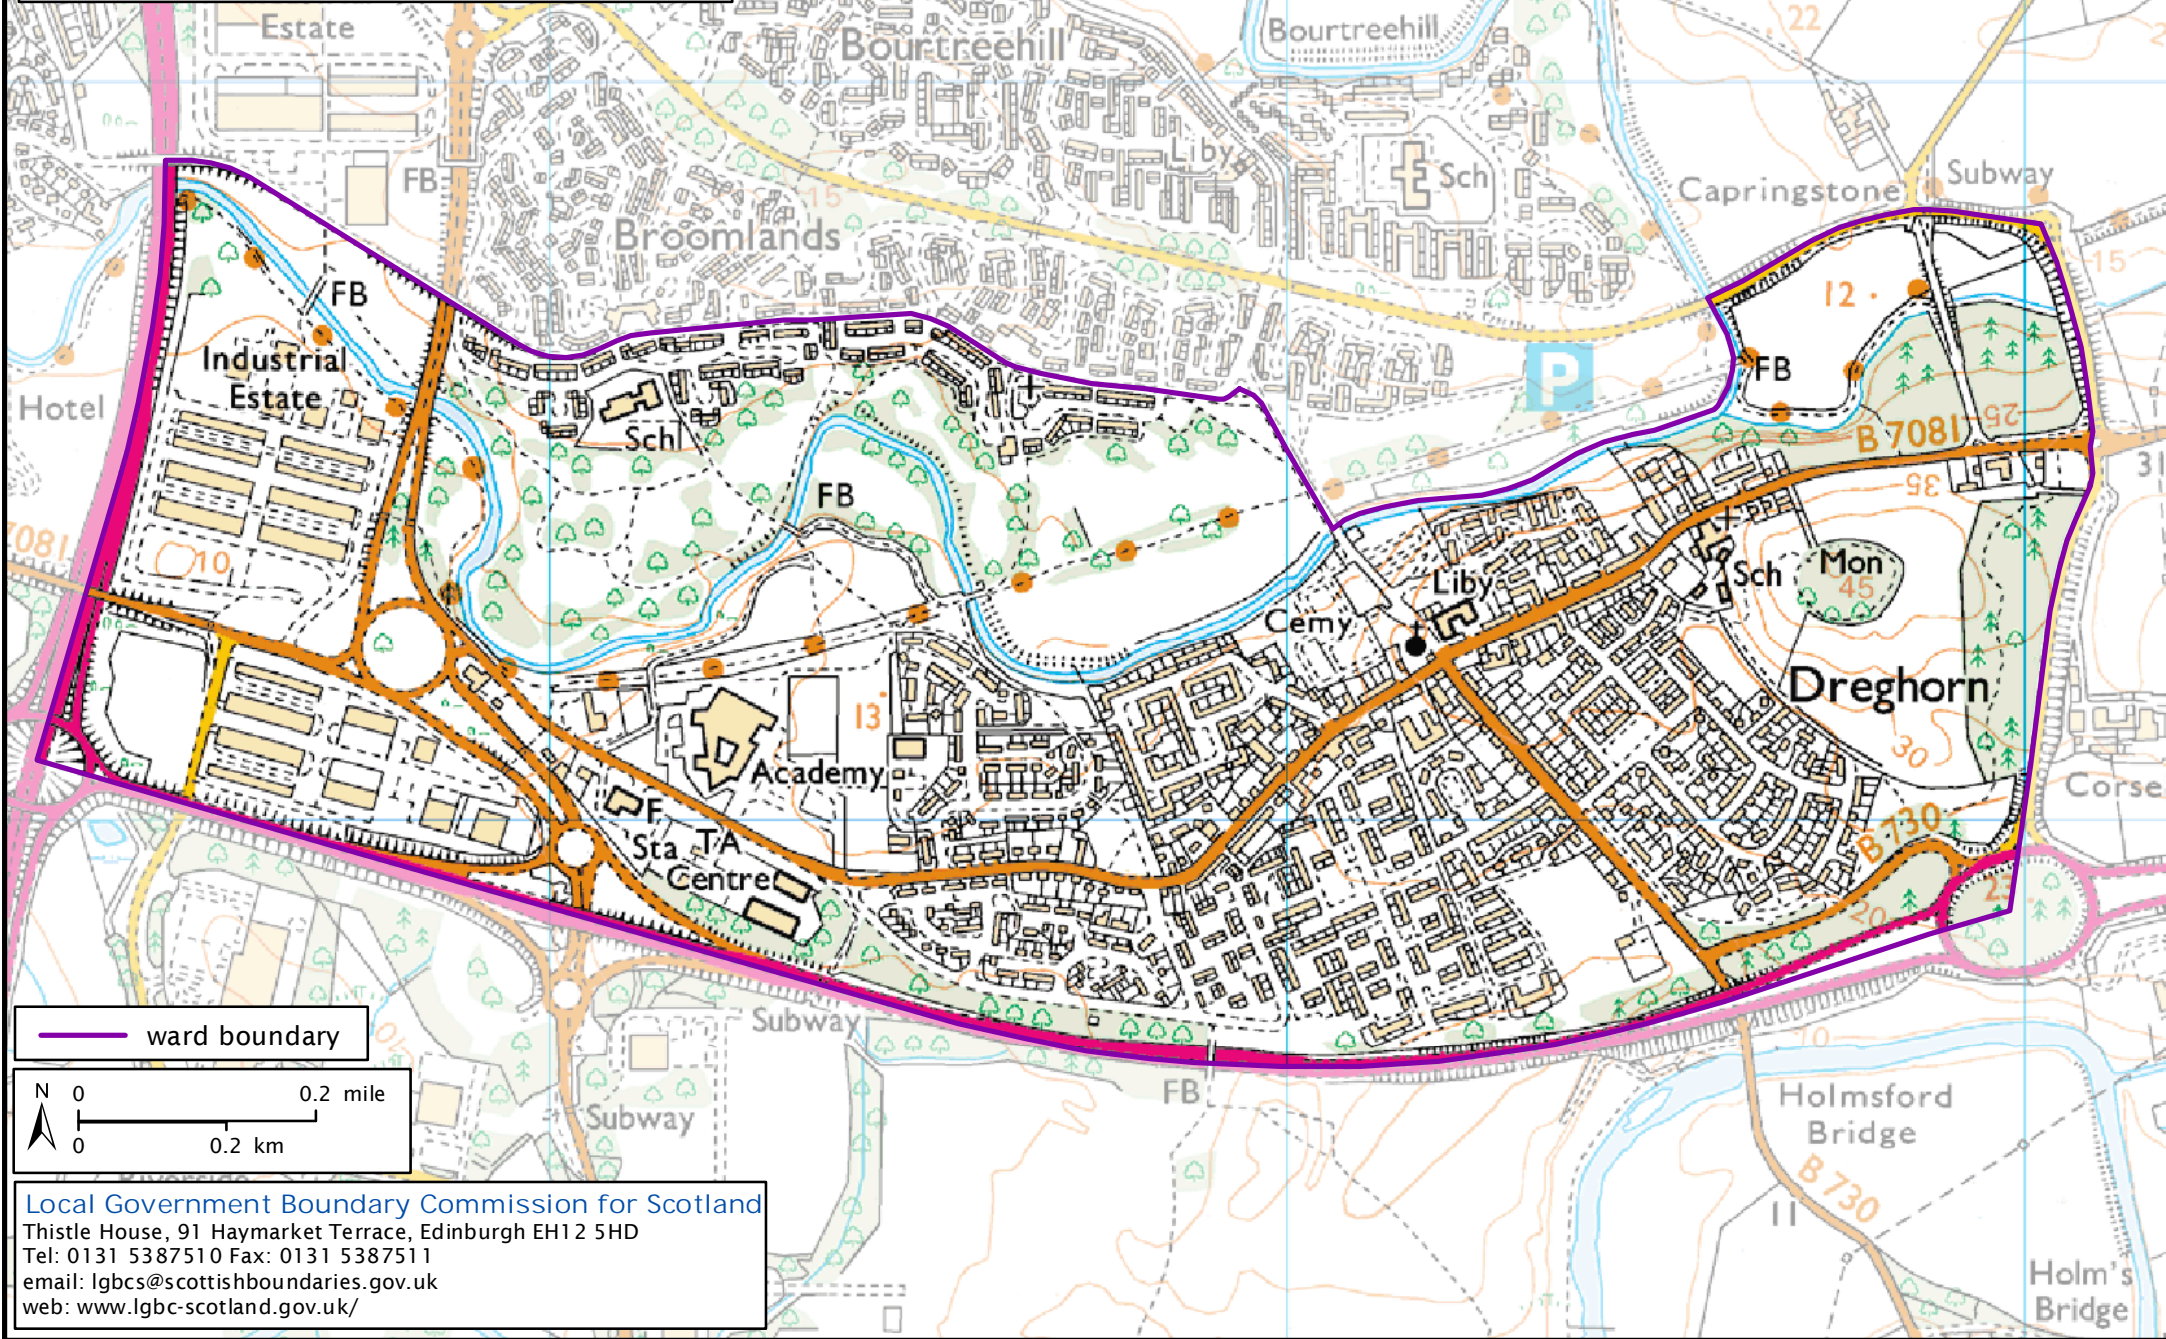

Formation electoral arrangements in 1995

North Ayrshire council area

Ward 6 - Dreghorn

This map shows the ward boundary against Ordnance Survey maps from 2011 rather than maps from when the ward boundary was decided.

Crown Copyright and database right 2011. All rights reserved. Ordnance Survey licence no. 100022179

ward boundary

Local Government Boundary Commission for Scotland
Thistle House, 91 Haymarket Terrace, Edinburgh EH12 5HD
Tel: 0131 5387510 Fax: 0131 5387511
email: lgbcscottishboundaries.gov.uk
web: www.lgbc-scotland.gov.uk/