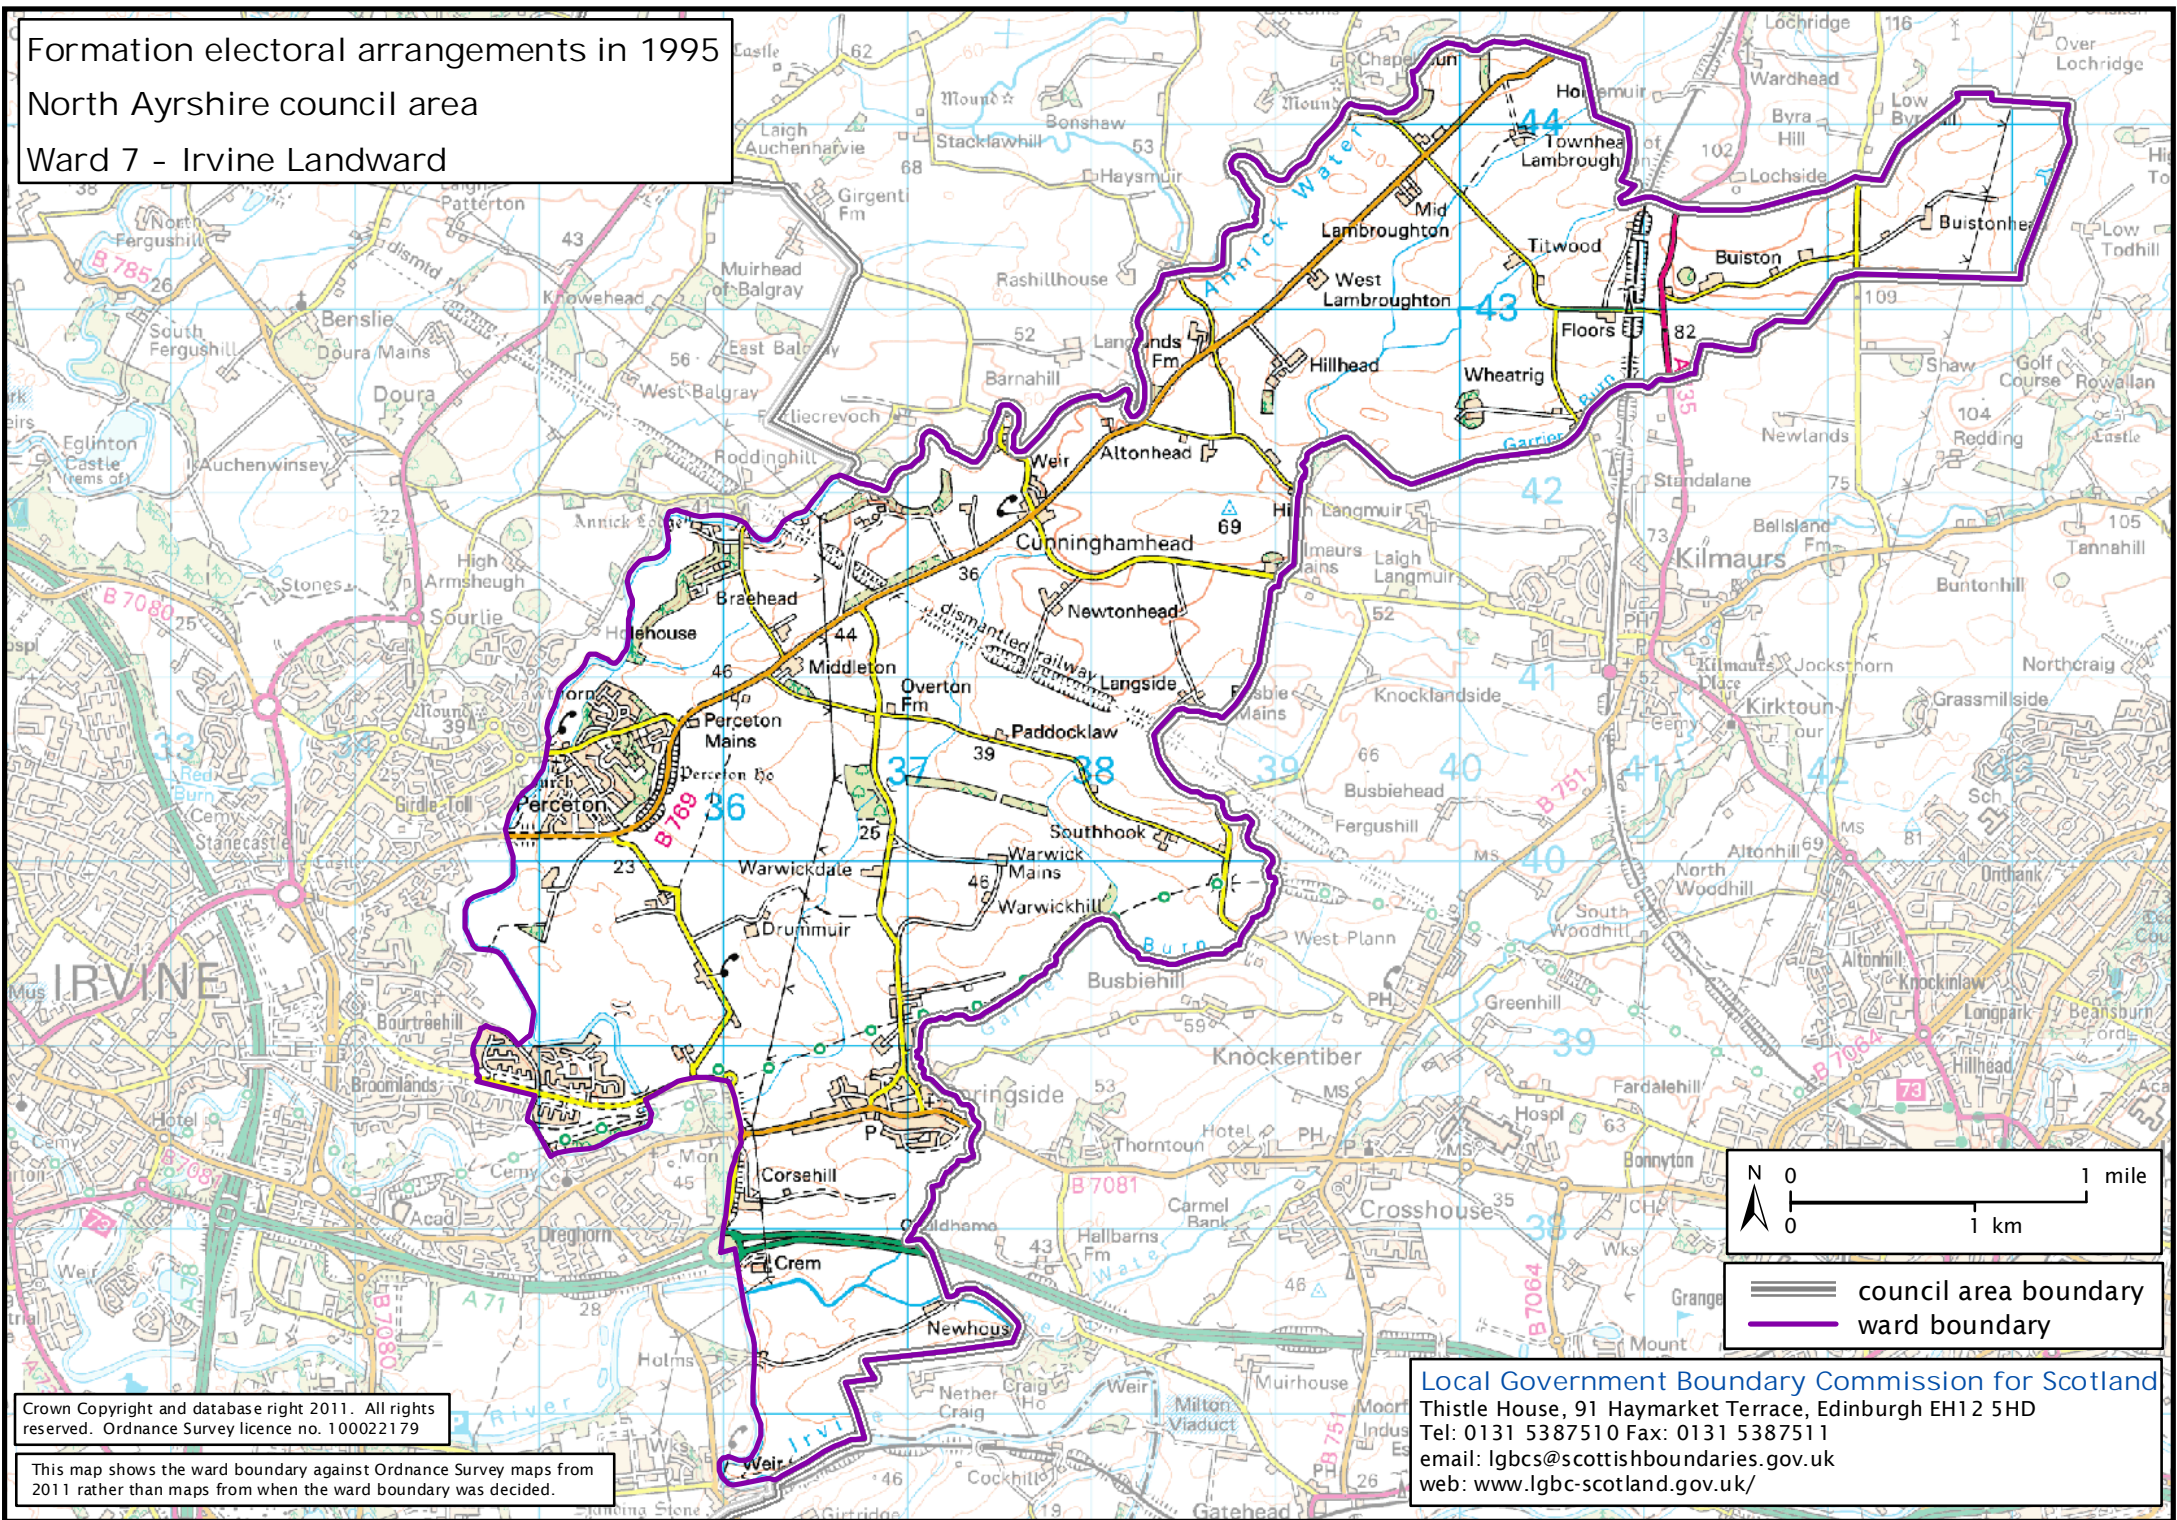

Formation electoral arrangements in 1995

North Ayrshire council area

Ward 7 - Irvine Landward

==== council area boundary
—— ward boundary

Crown Copyright and database right 2011. All rights reserved. Ordnance Survey licence no. 100022179

This map shows the ward boundary against Ordnance Survey maps from 2011 rather than maps from when the ward boundary was decided.

Local Government Boundary Commission for Scotland
Thistle House, 91 Haymarket Terrace, Edinburgh EH12 5HD
Tel: 0131 5387510 Fax: 0131 5387511
email: lgbc@scottishboundaries.gov.uk
web: www.lgbc-scotland.gov.uk/