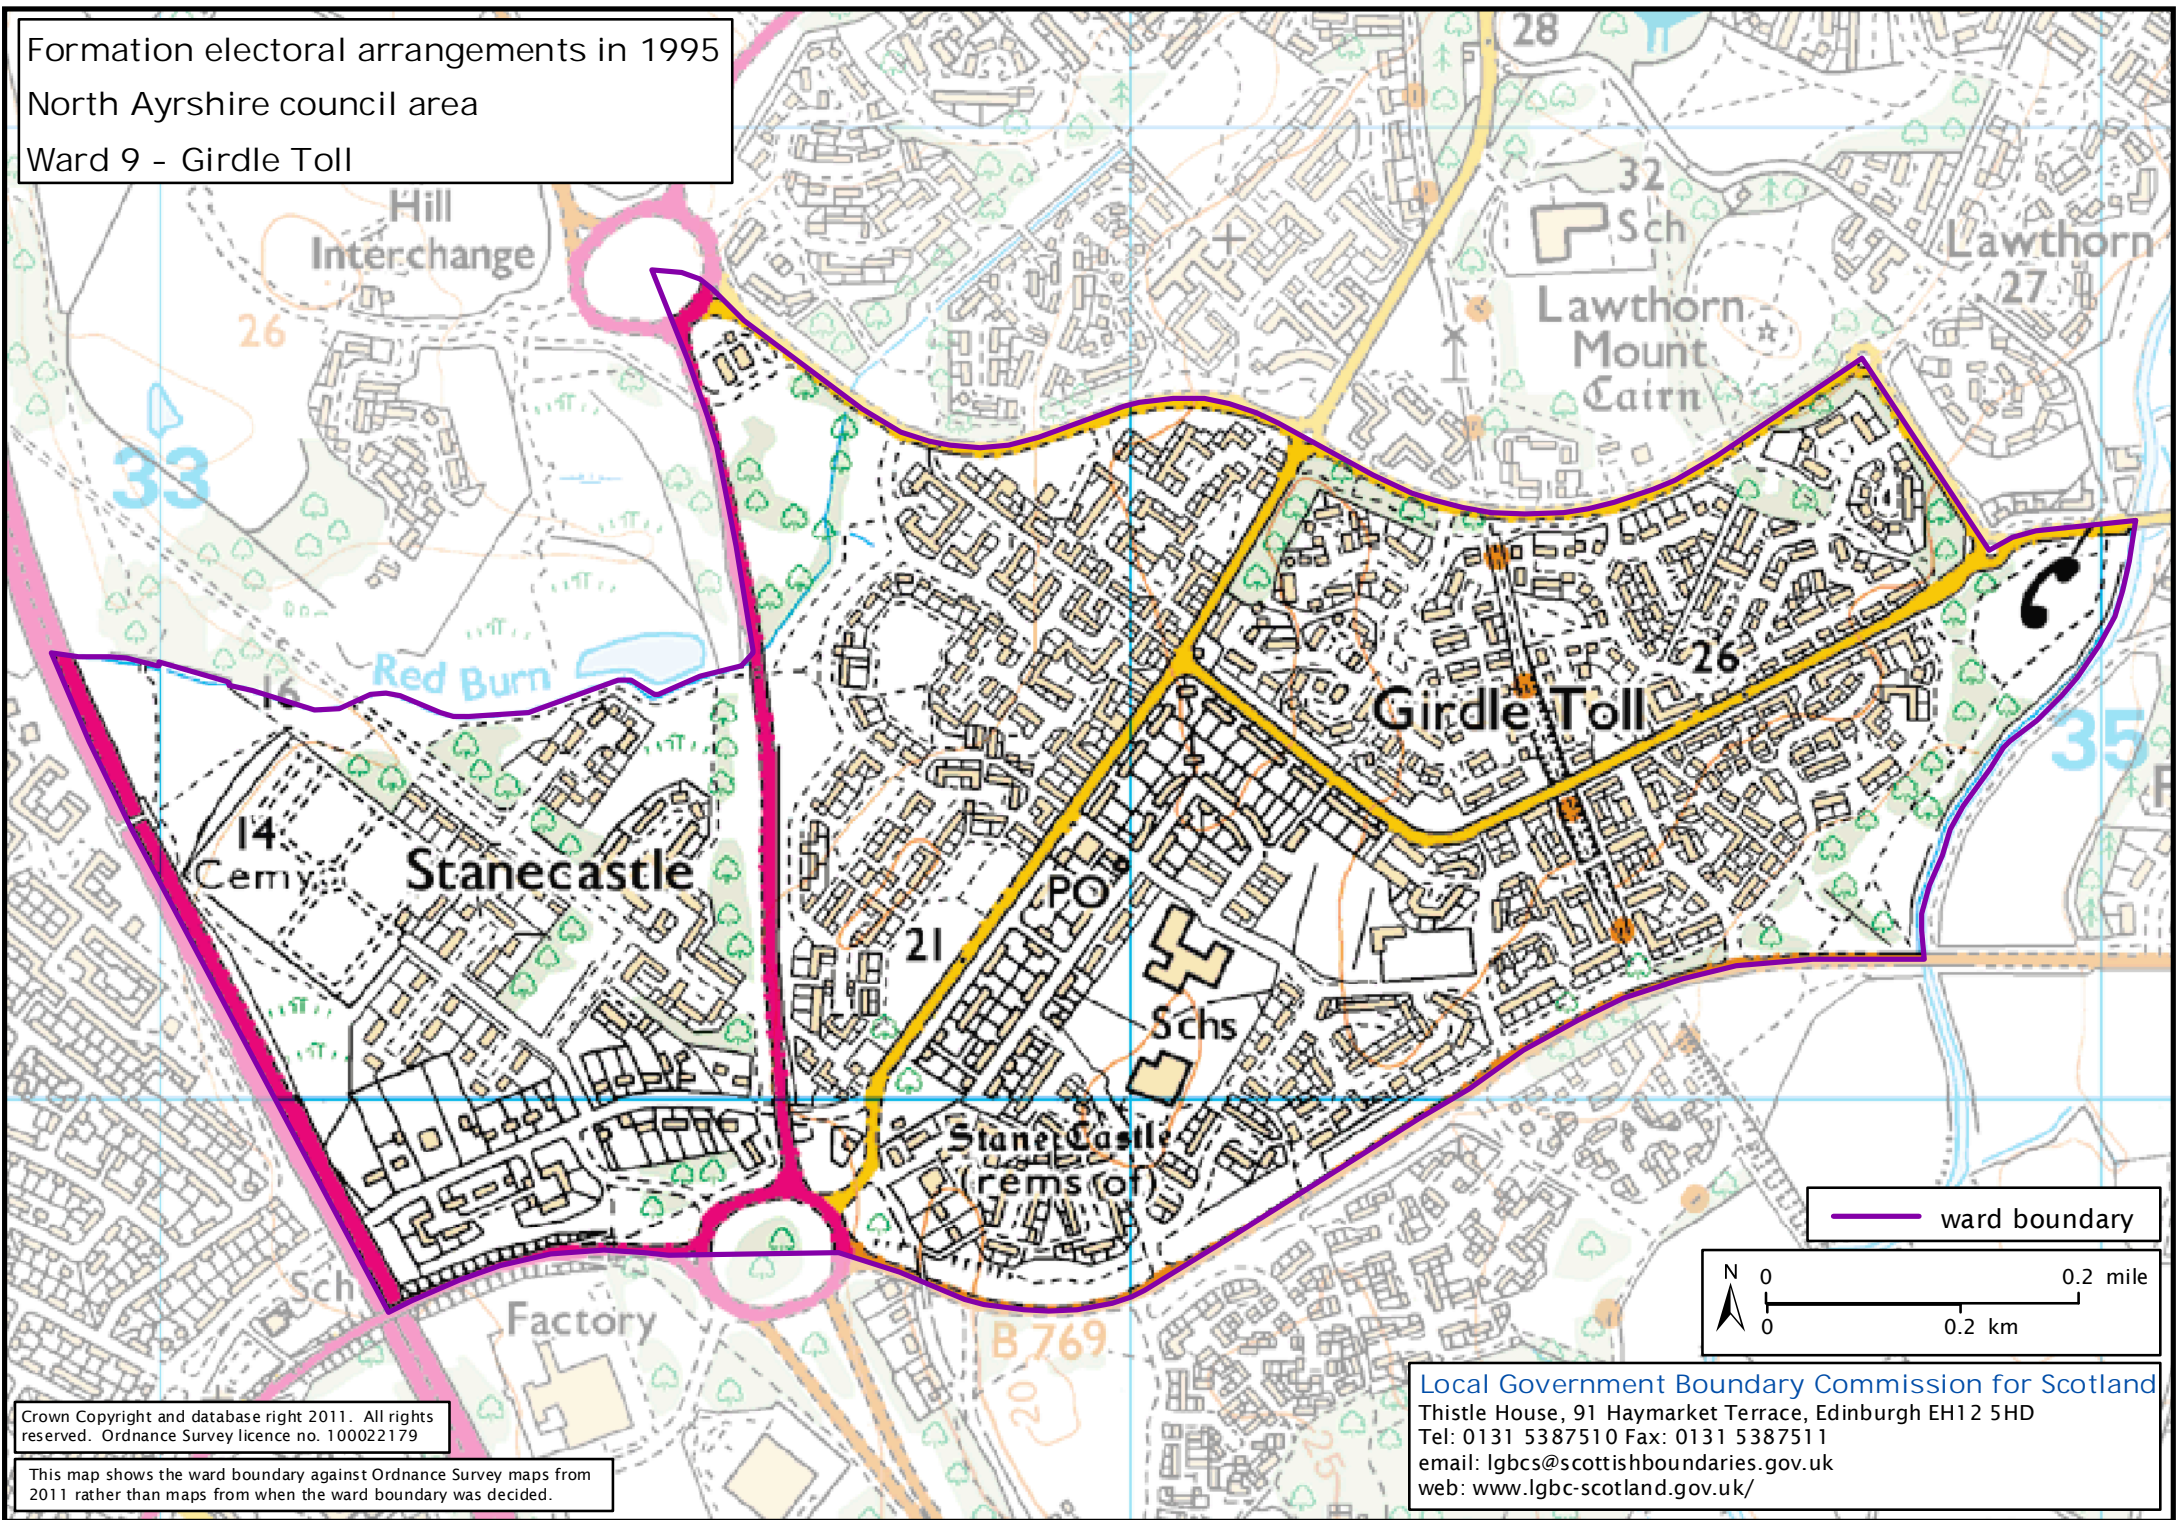

Formation electoral arrangements in 1995
North Ayrshire council area
Ward 9 - Girdle Toll

Crown Copyright and database right 2011. All rights reserved. Ordnance Survey licence no. 100022179

This map shows the ward boundary against Ordnance Survey maps from 2011 rather than maps from when the ward boundary was decided.