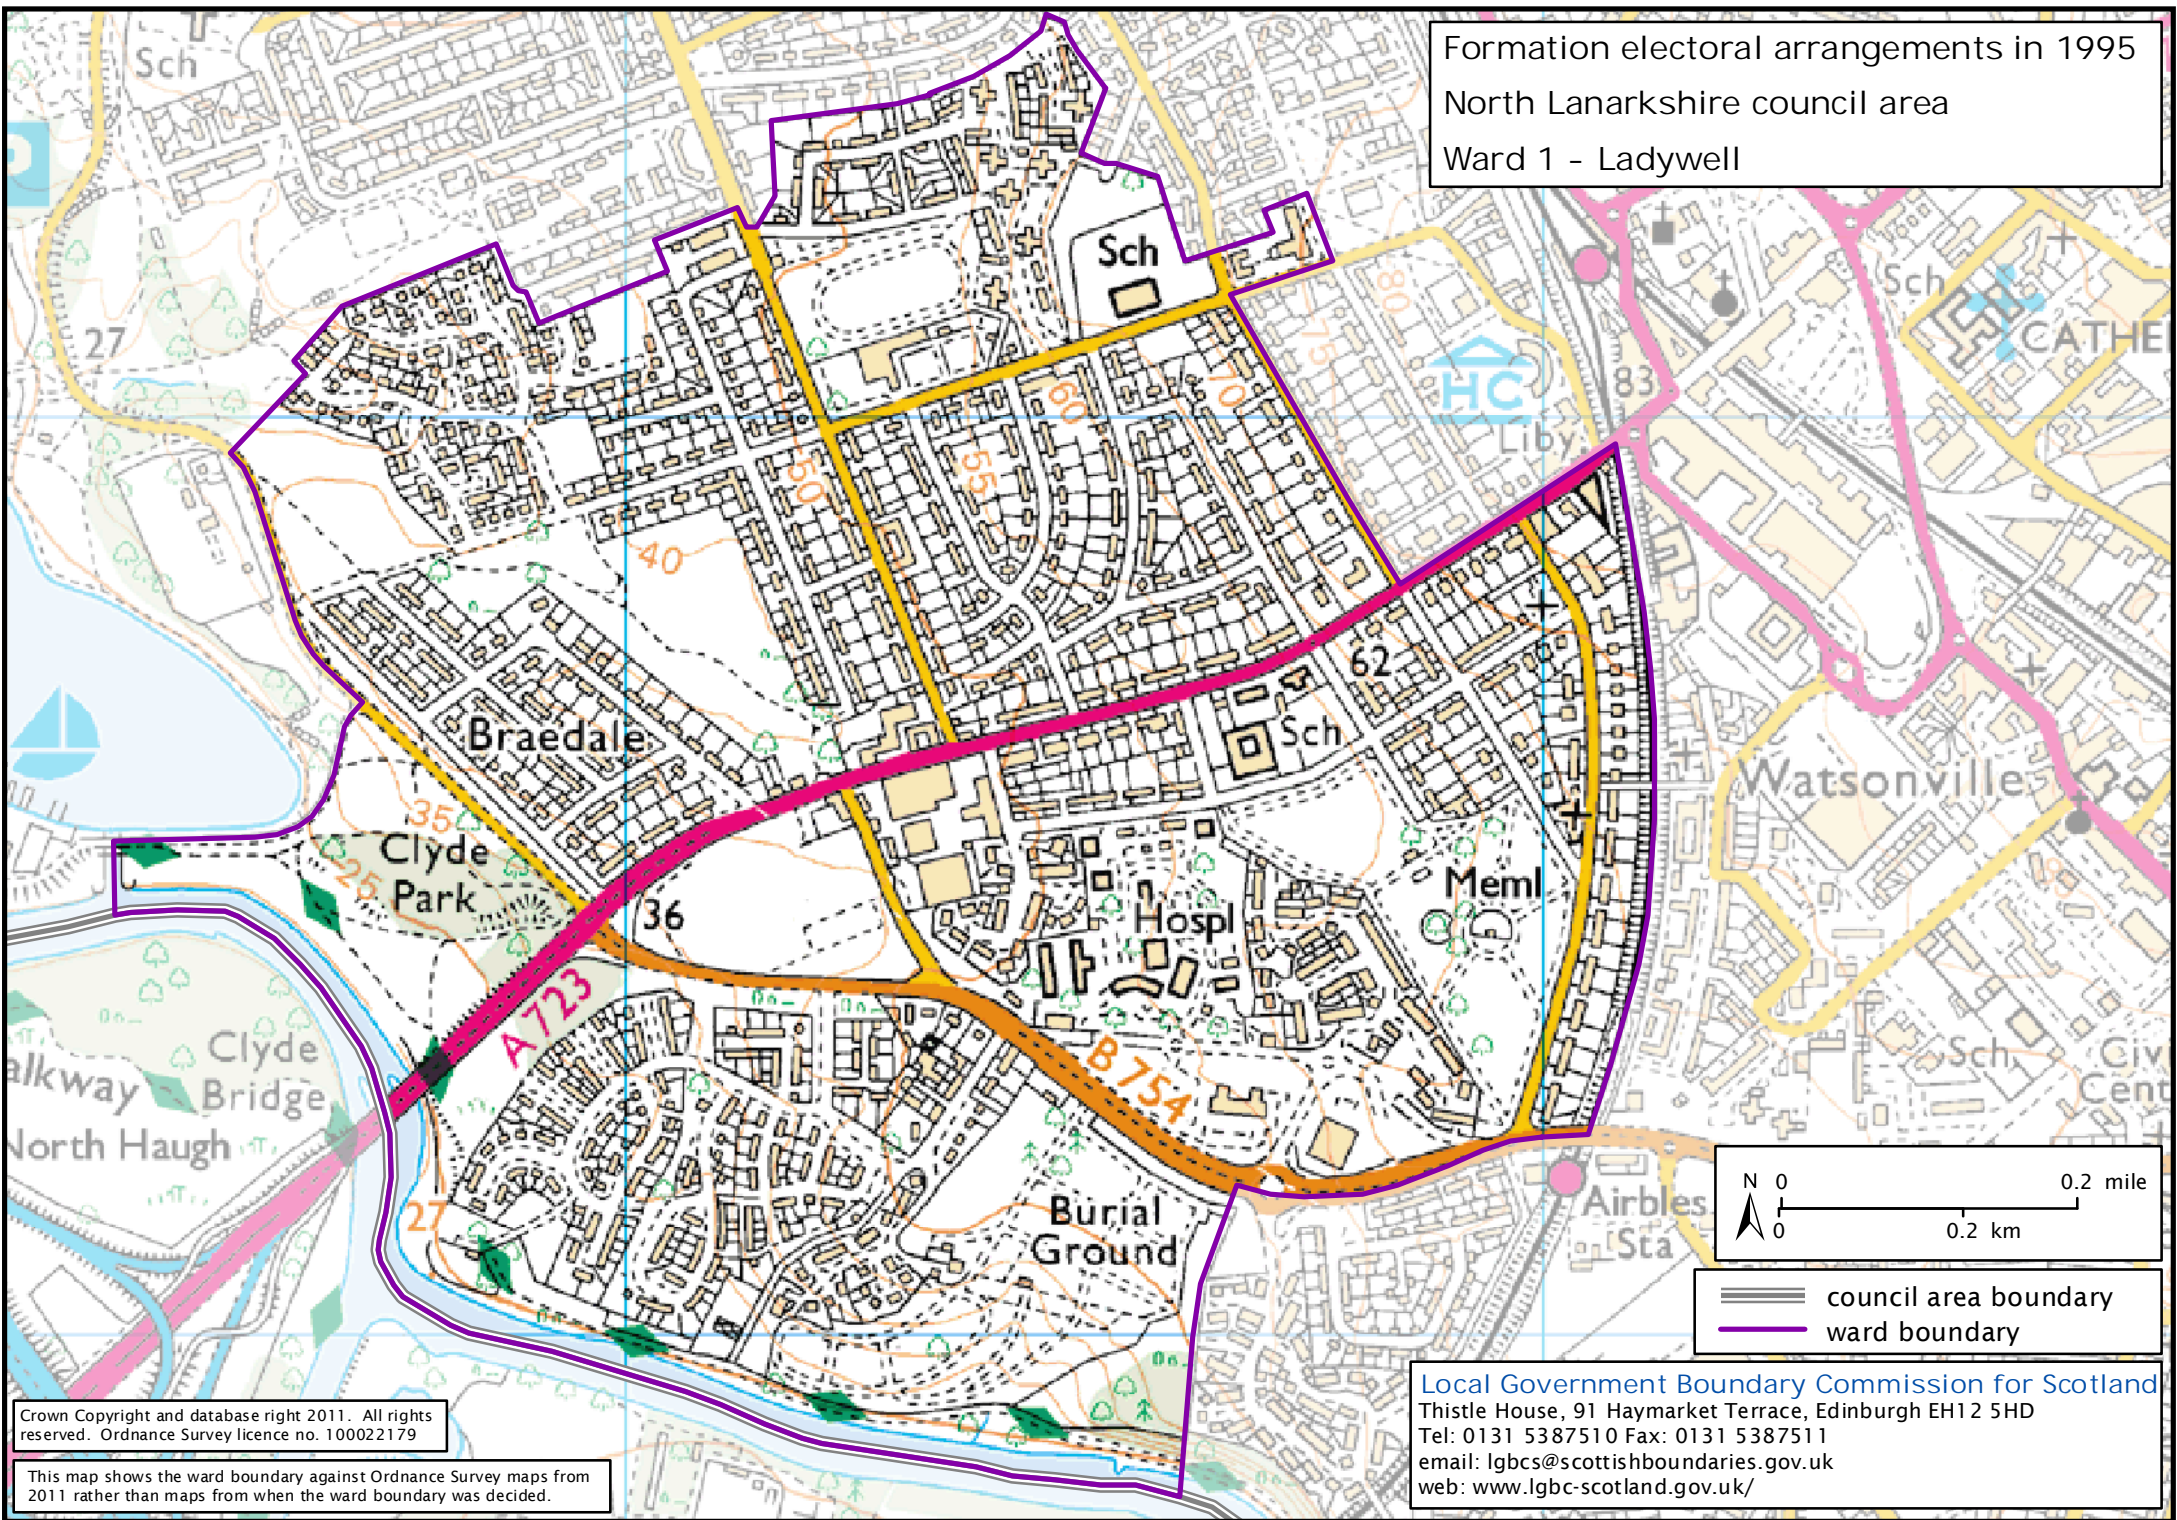

Formation electoral arrangements in 1995
North Lanarkshire council area
Ward 1 - Ladywell

Crown Copyright and database right 2011. All rights reserved. Ordnance Survey licence no. 100022179

This map shows the ward boundary against Ordnance Survey maps from 2011 rather than maps from when the ward boundary was decided.