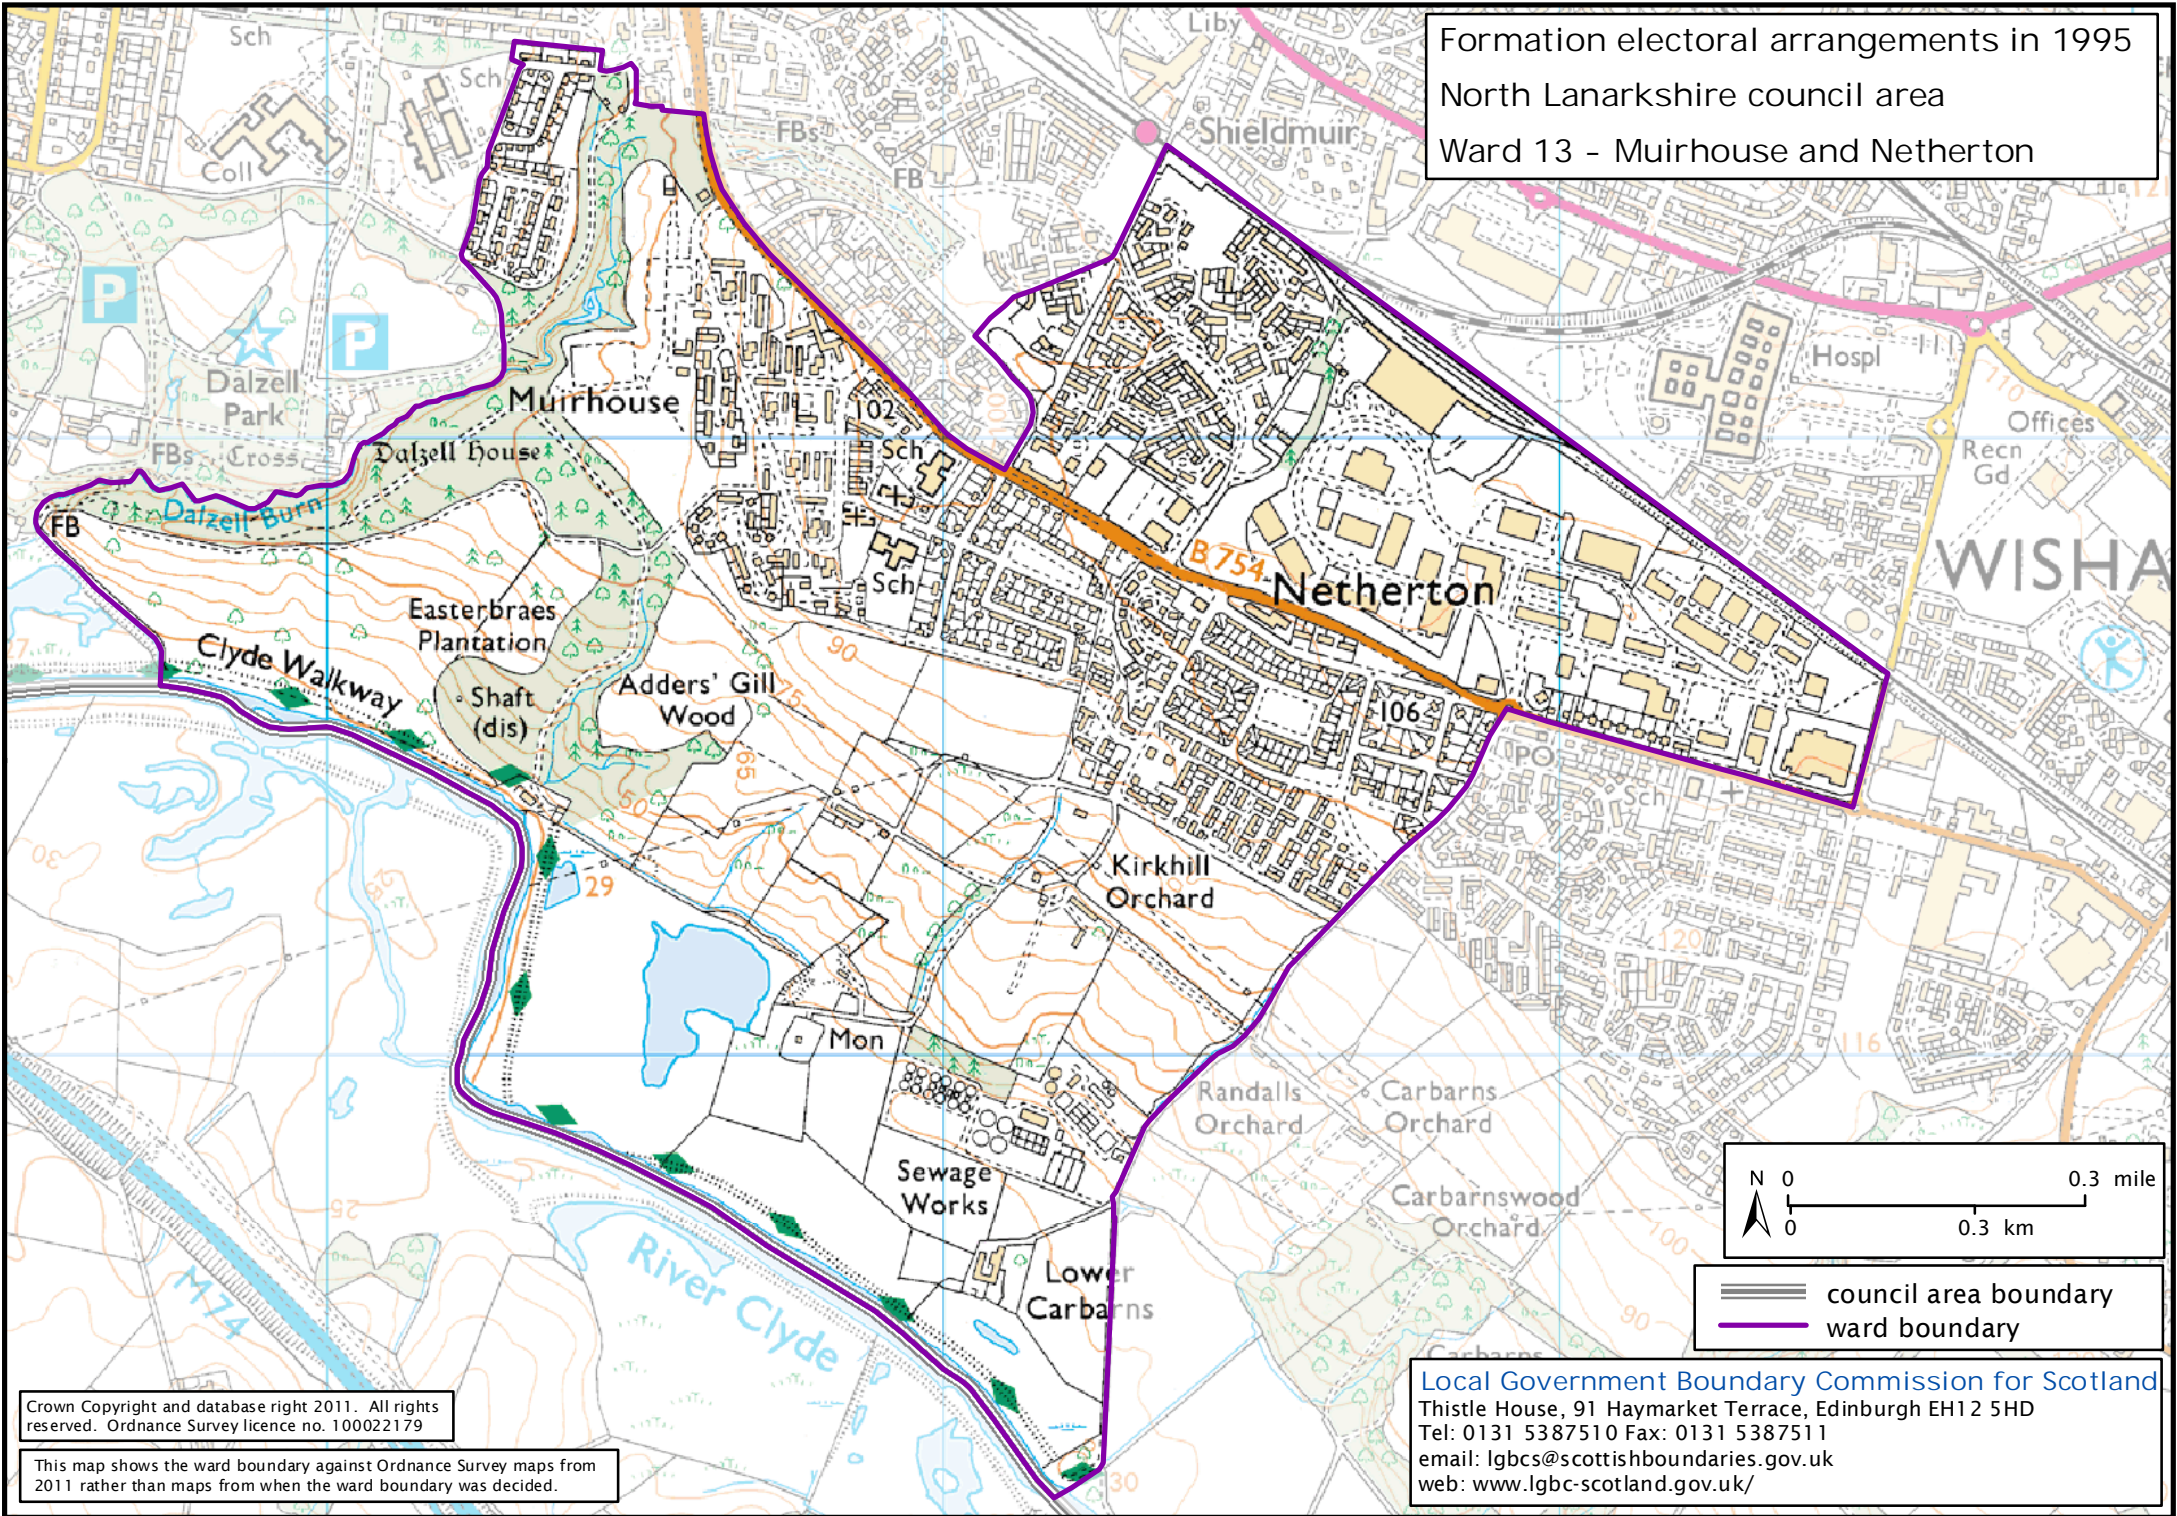

Formation electoral arrangements in 1995  
 North Lanarkshire council area  
 Ward 13 - Muirhouse and Netherton

Crown Copyright and database right 2011. All rights reserved. Ordnance Survey licence no. 100022179

This map shows the ward boundary against Ordnance Survey maps from 2011 rather than maps from when the ward boundary was decided.

Local Government Boundary Commission for Scotland  
 Thistle House, 91 Haymarket Terrace, Edinburgh EH12 5HD  
 Tel: 0131 5387510 Fax: 0131 5387511  
 email: lgbc@scottishboundaries.gov.uk  
 web: www.lgbc-scotland.gov.uk/