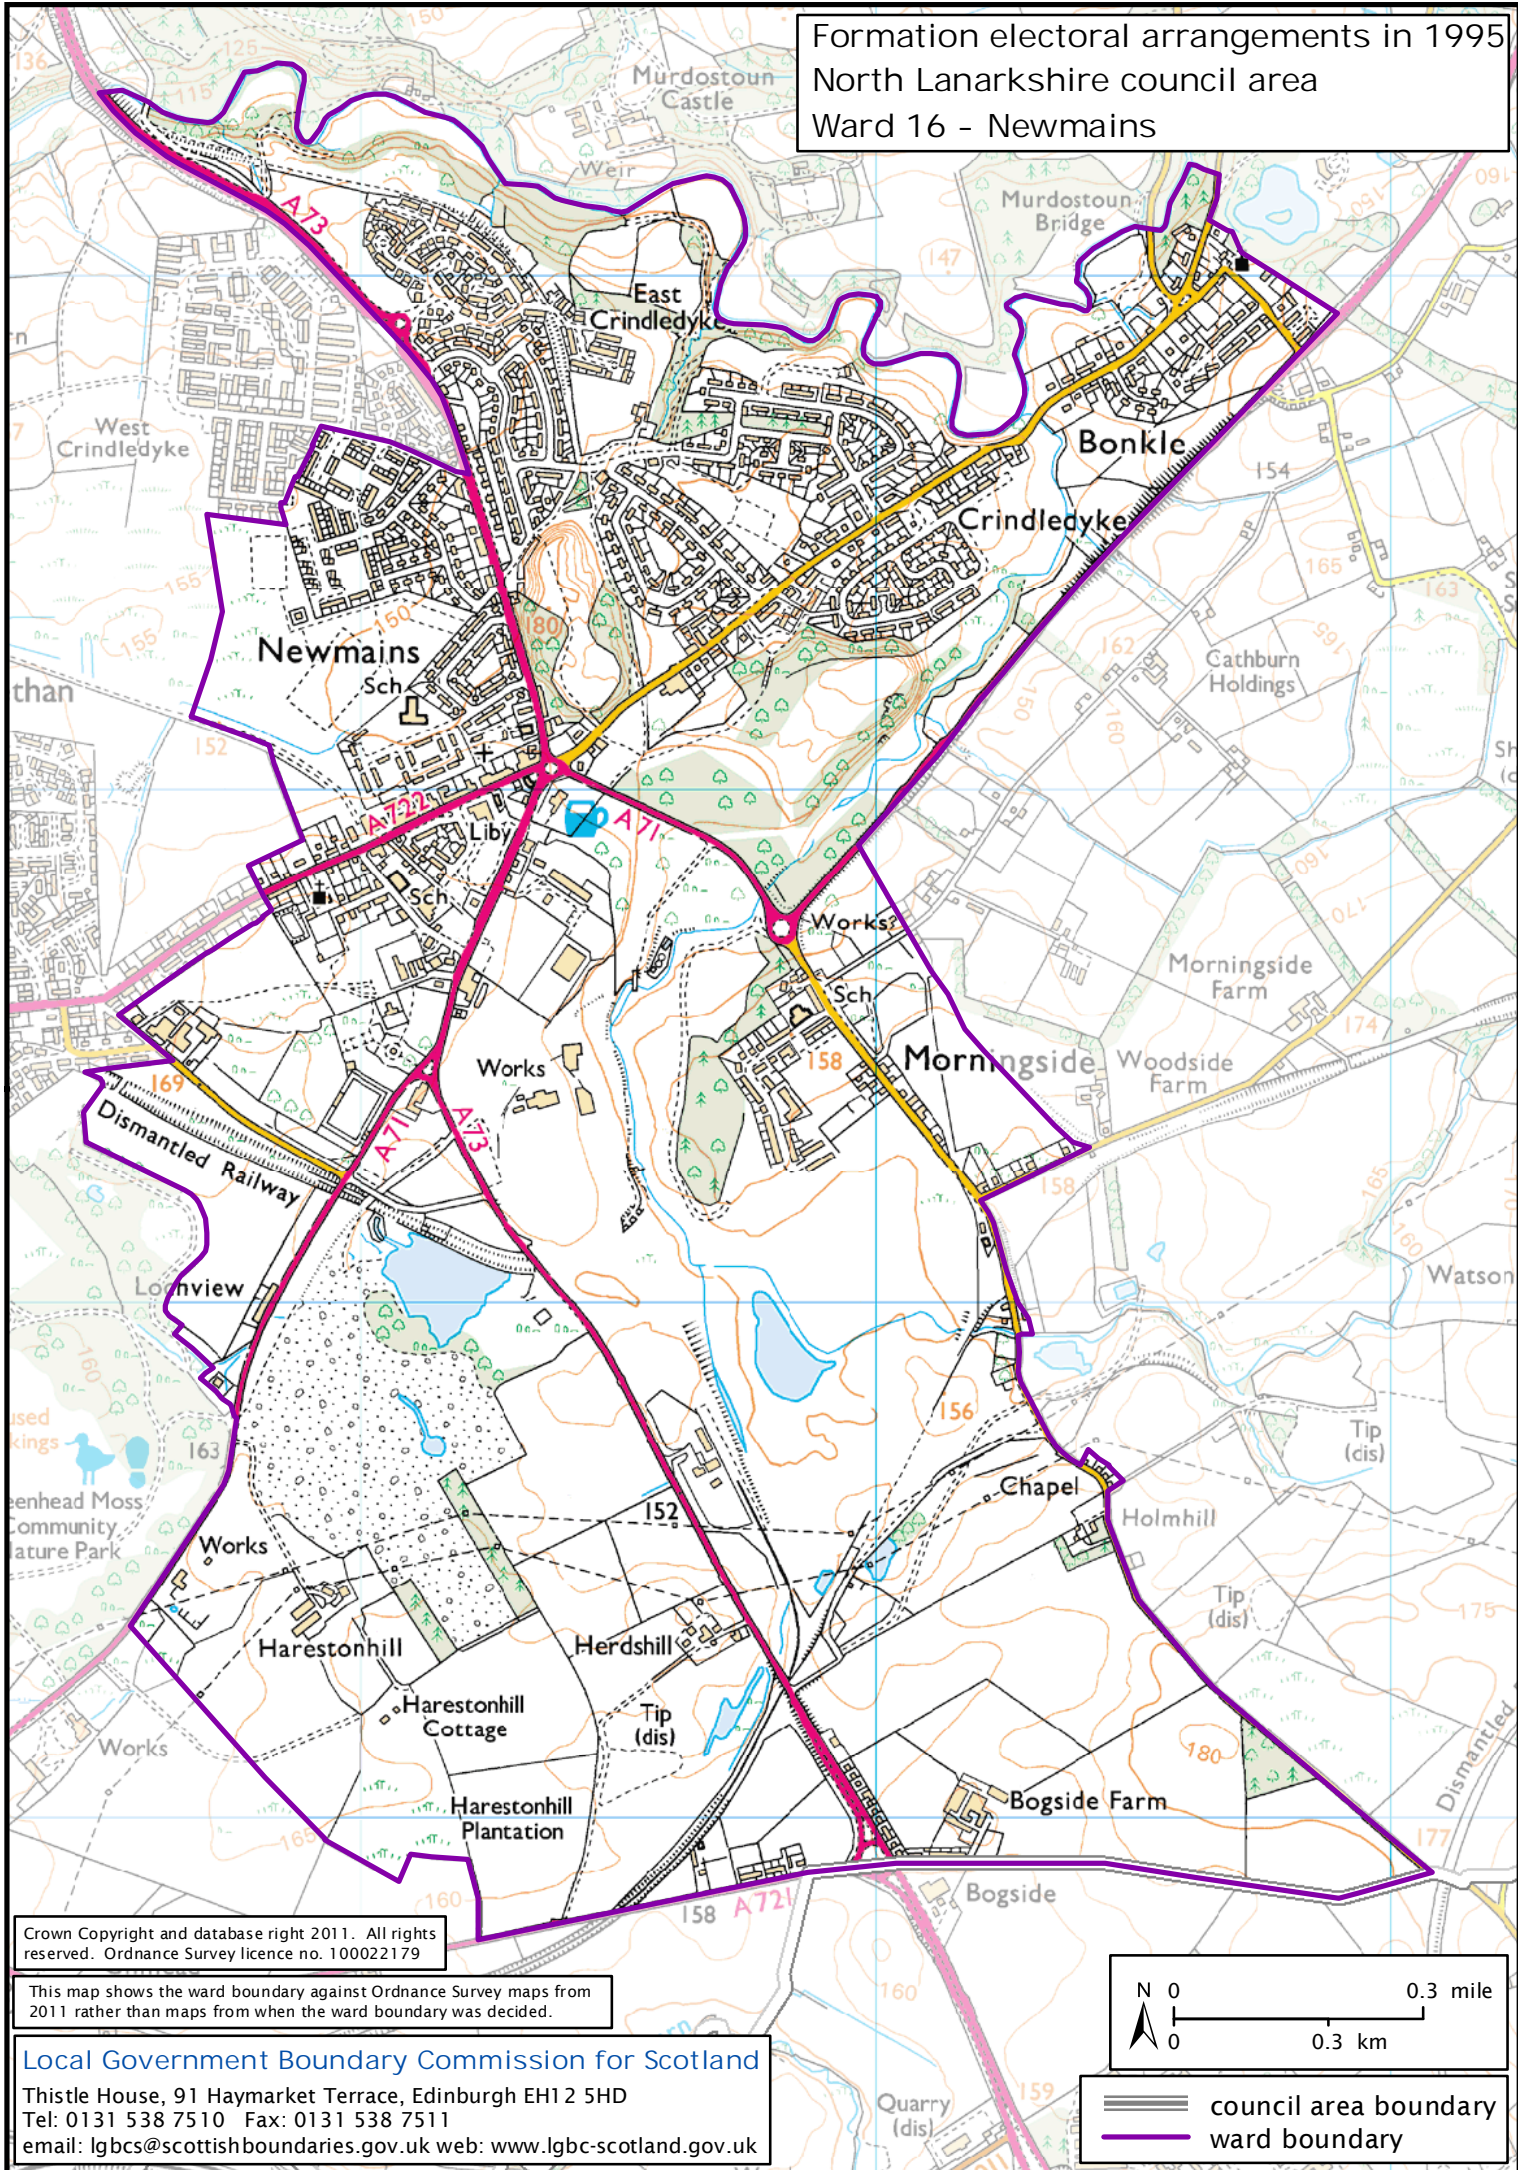

Formation electoral arrangements in 1995
 North Lanarkshire council area
 Ward 16 - Newmains

Crown Copyright and database right 2011. All rights reserved. Ordnance Survey licence no. 100022179

This map shows the ward boundary against Ordnance Survey maps from 2011 rather than maps from when the ward boundary was decided.

==== council area boundary
 ————— ward boundary