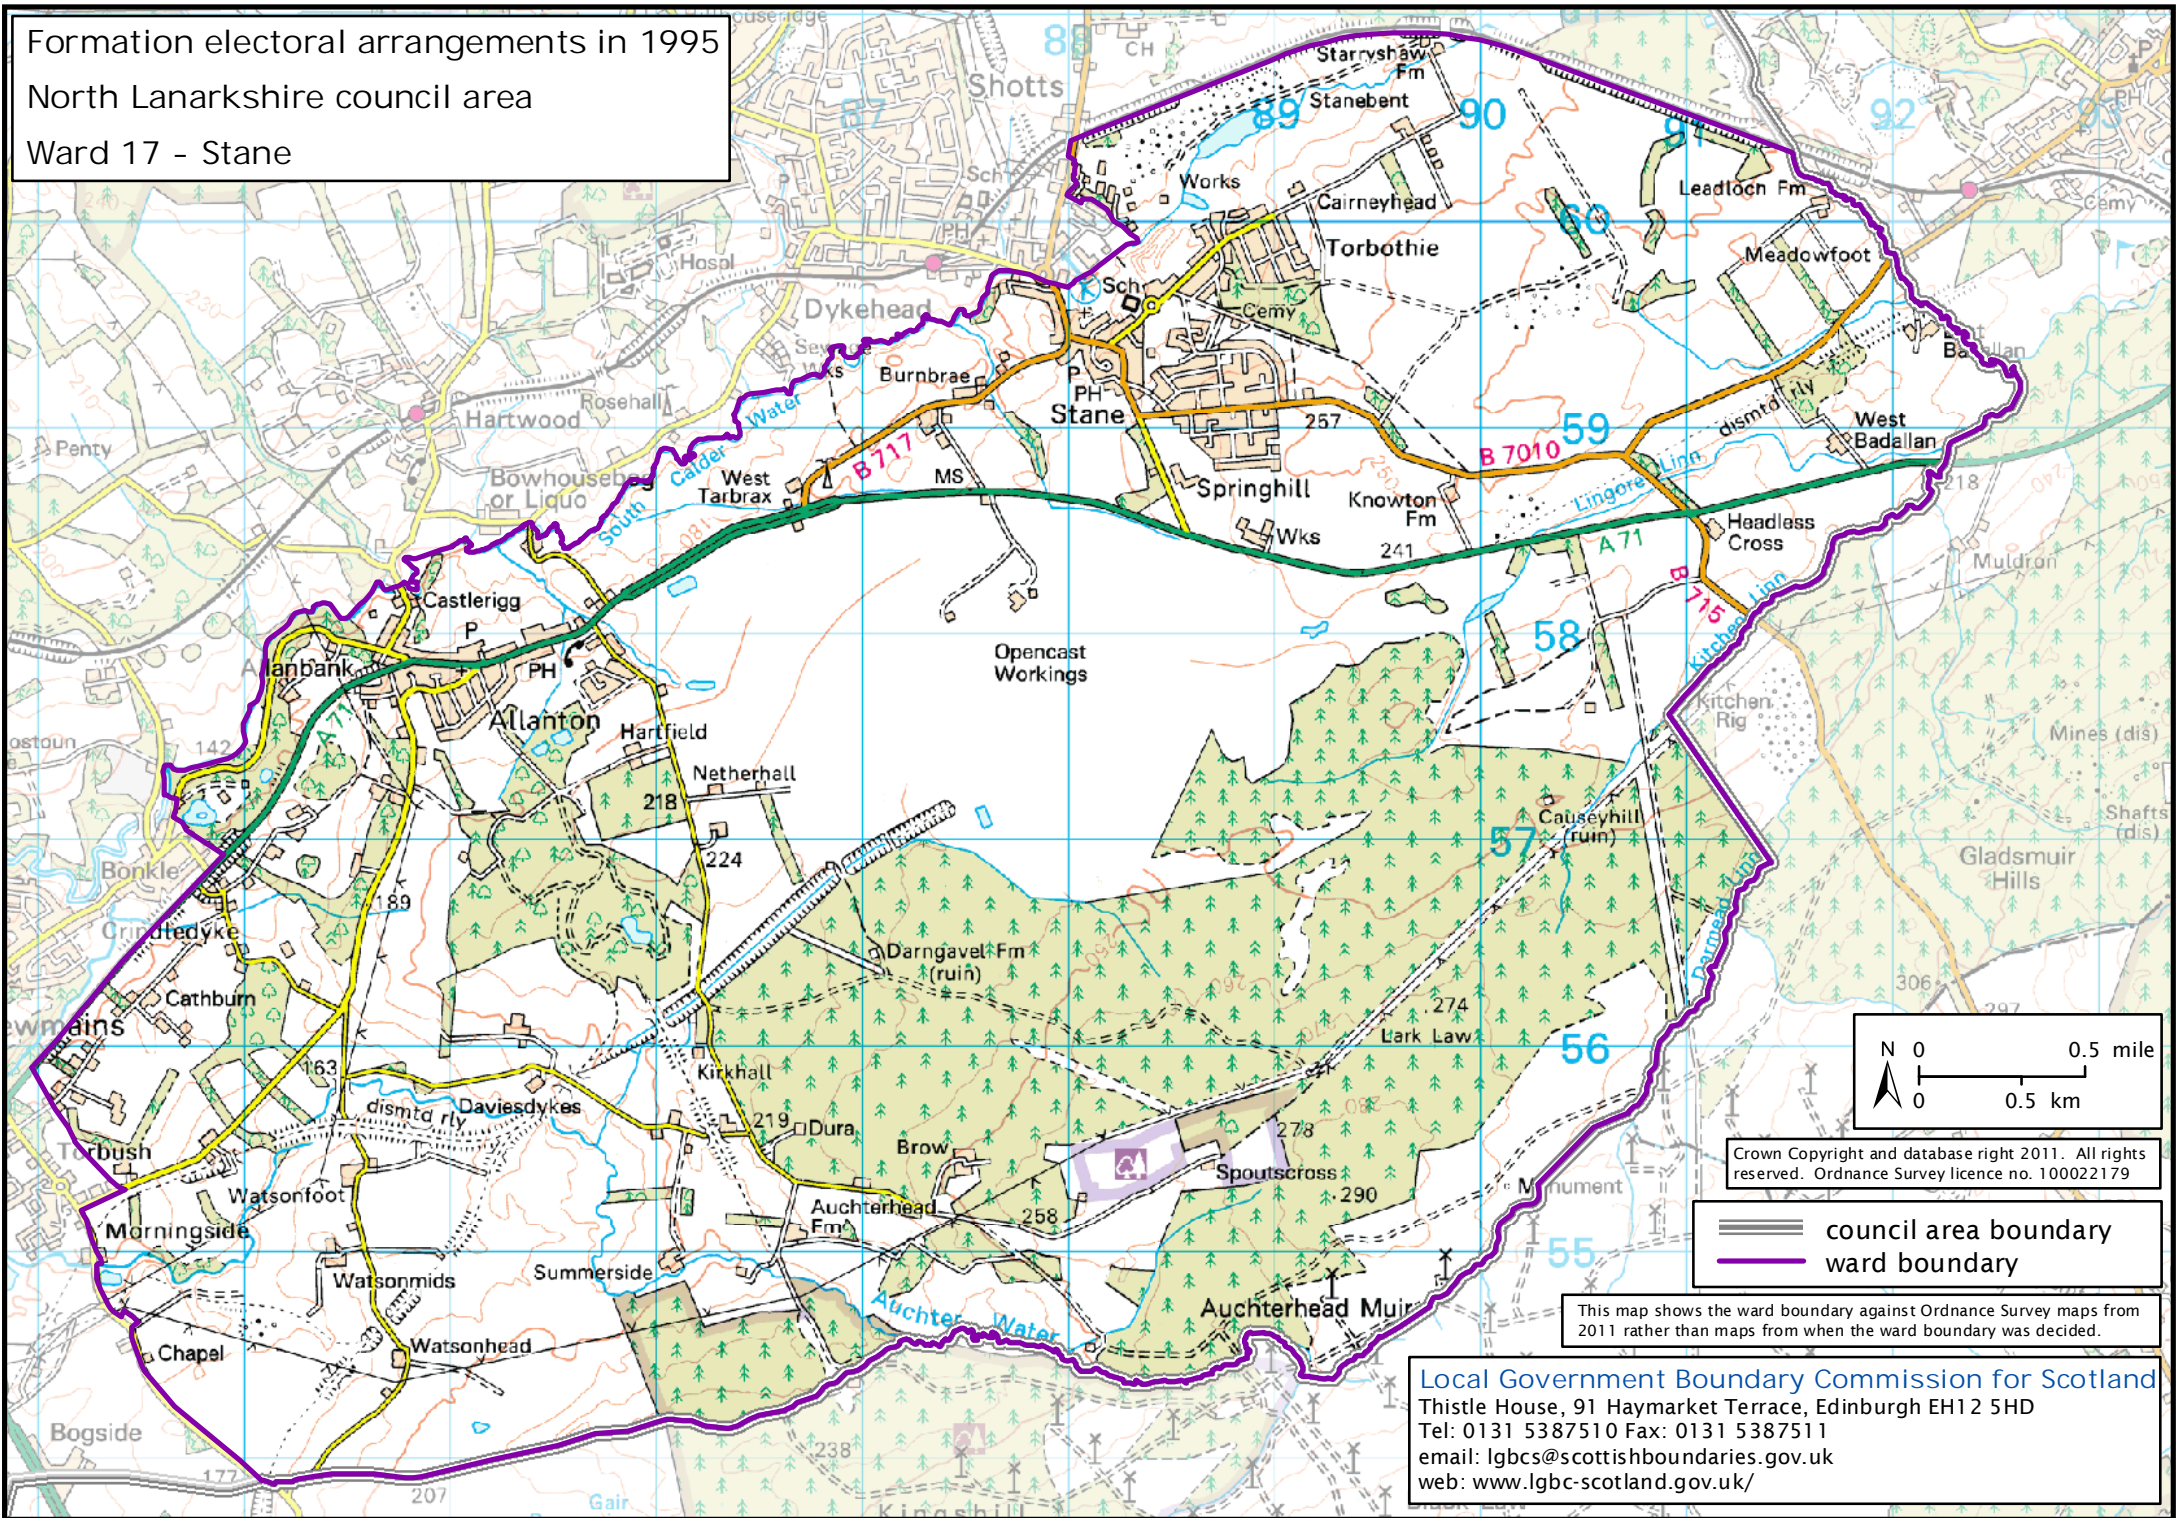

Formation electoral arrangements in 1995  
 North Lanarkshire council area  
 Ward 17 - Stane

Crown Copyright and database right 2011. All rights reserved. Ordnance Survey licence no. 100022179

 council area boundary  
 ward boundary

This map shows the ward boundary against Ordnance Survey maps from 2011 rather than maps from when the ward boundary was decided.

**Local Government Boundary Commission for Scotland**  
 Thistle House, 91 Haymarket Terrace, Edinburgh EH12 5HD  
 Tel: 0131 5387510 Fax: 0131 5387511  
 email: lgbc@scottishboundaries.gov.uk  
 web: www.lgbc-scotland.gov.uk/