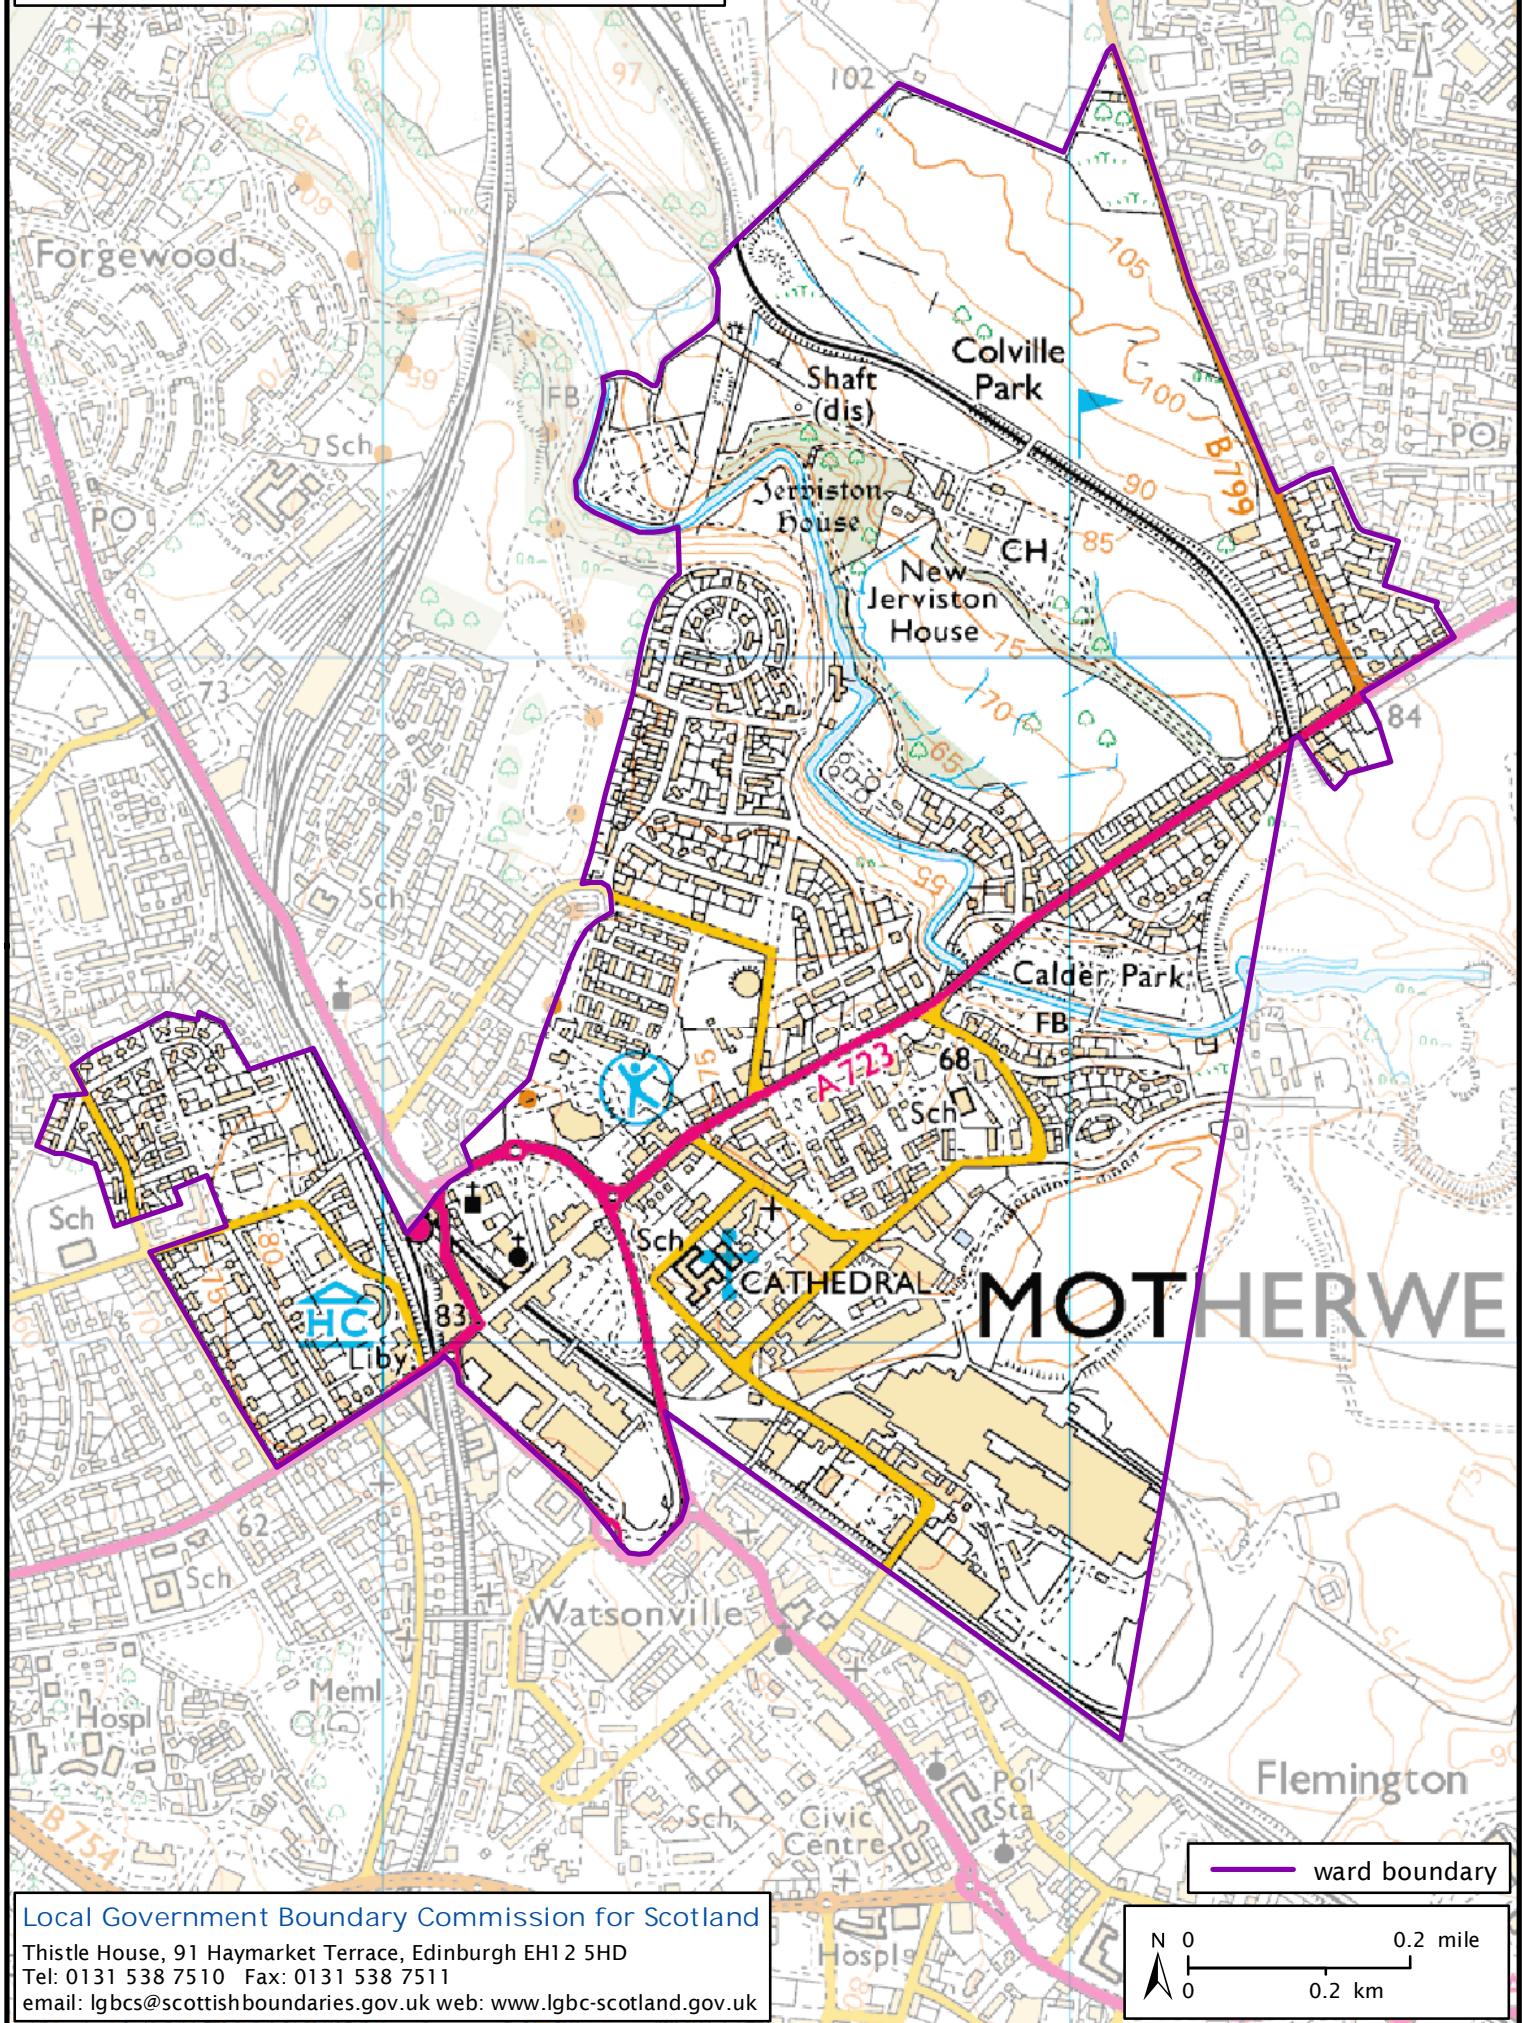

Formation electoral arrangements in 1995

North Lanarkshire council area

Ward 2 - Calder Valley

This map shows the ward boundary against Ordnance Survey maps from 2011 rather than maps from when the ward boundary was decided.

Crown Copyright and database right 2011. All rights reserved. Ordnance Survey licence no. 100022179

Local Government Boundary Commission for Scotland

Thistle House, 91 Haymarket Terrace, Edinburgh EH1 2 5HD  
Tel: 0131 538 7510 Fax: 0131 538 7511