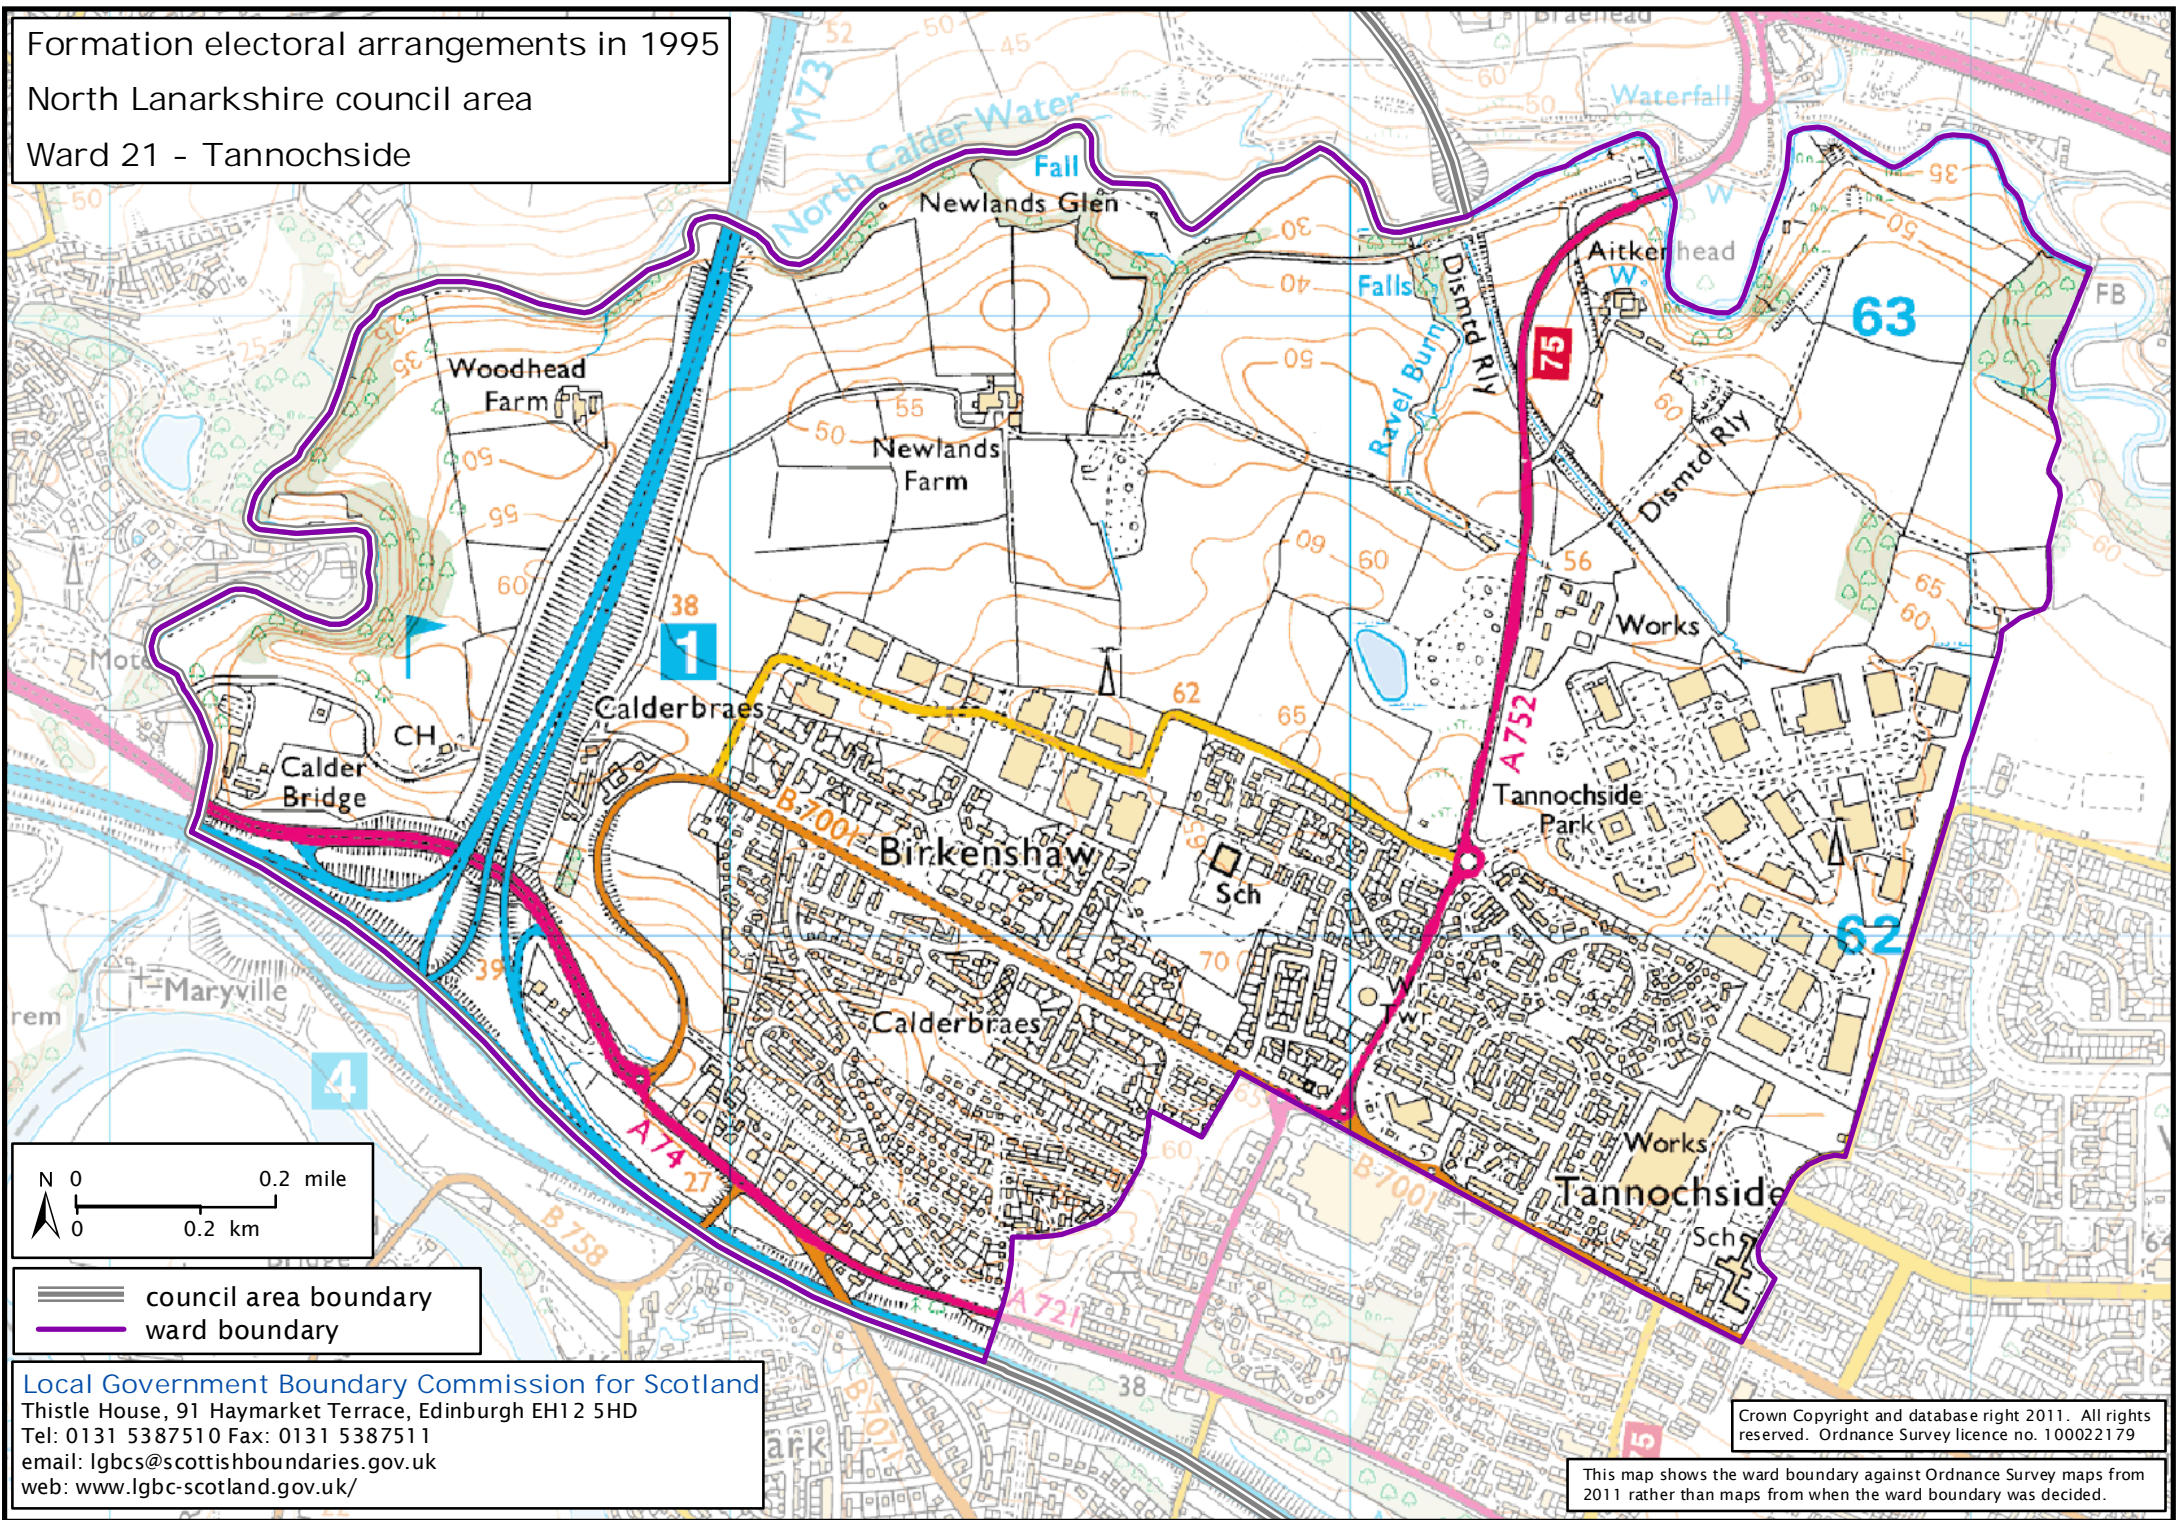

Formation electoral arrangements in 1995
 North Lanarkshire council area
 Ward 21 - Tannochside

 council area boundary
 ward boundary

Local Government Boundary Commission for Scotland
 Thistle House, 91 Haymarket Terrace, Edinburgh EH12 5HD
 Tel: 0131 5387510 Fax: 0131 5387511
 email: lgbc@scottishboundaries.gov.uk
 web: www.lgbc-scotland.gov.uk/

Crown Copyright and database right 2011. All rights reserved. Ordnance Survey licence no. 100022179

This map shows the ward boundary against Ordnance Survey maps from 2011 rather than maps from when the ward boundary was decided.