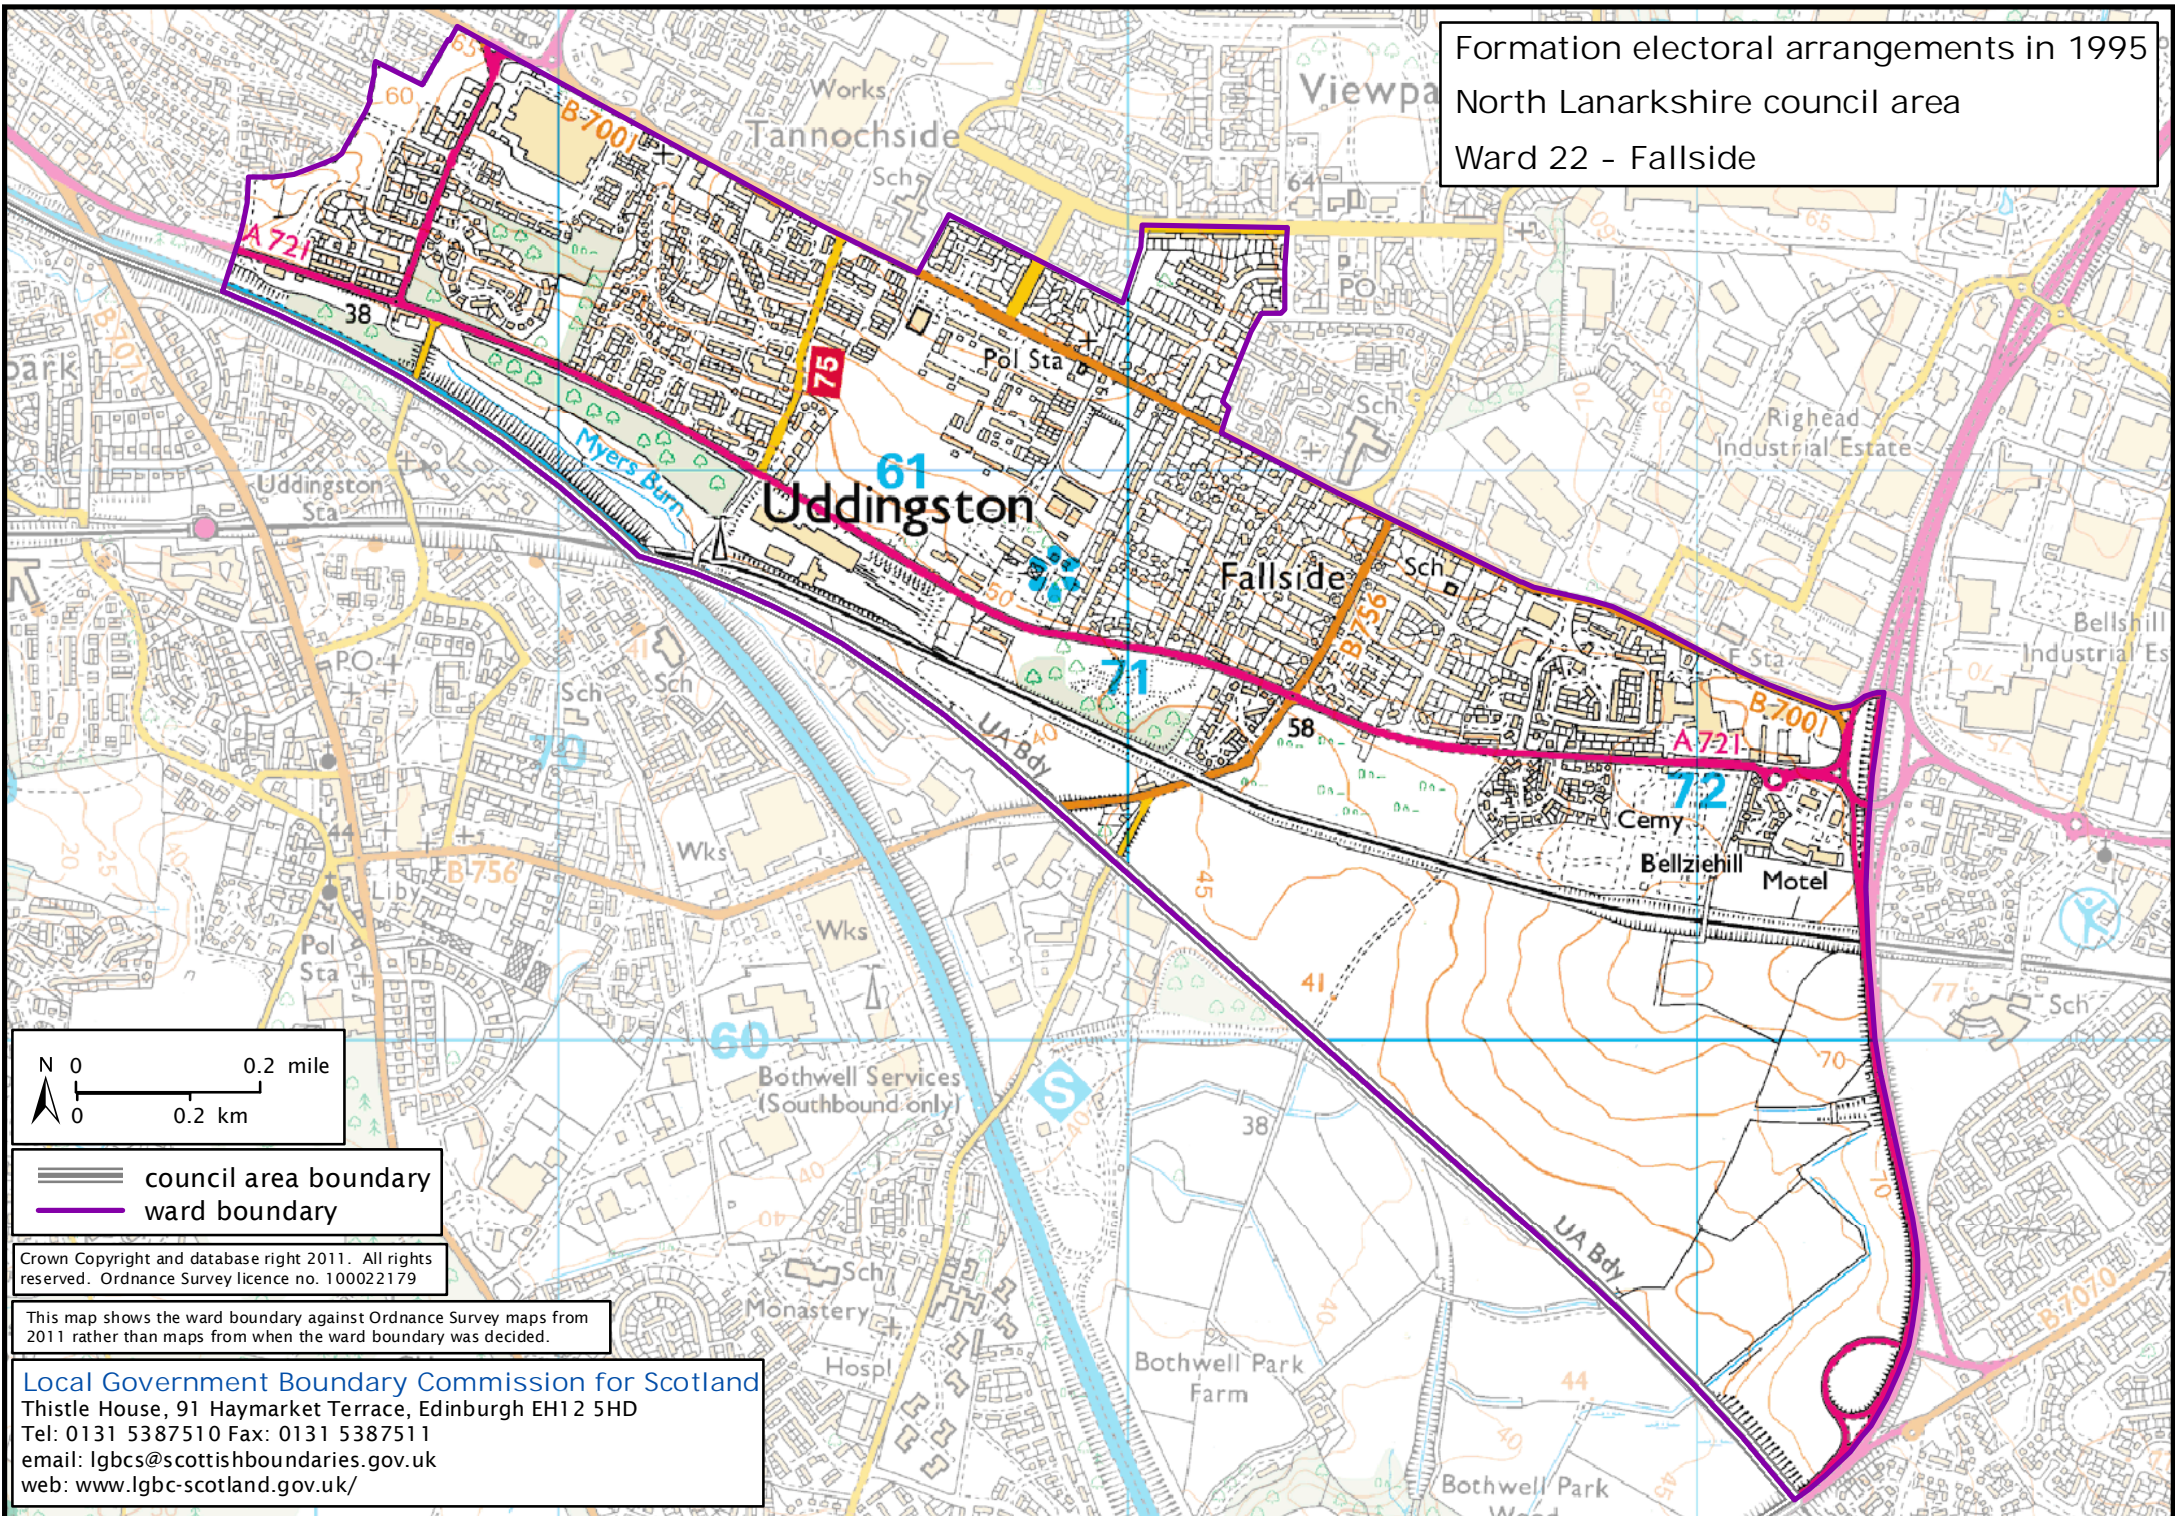

Formation electoral arrangements in 1995
North Lanarkshire council area
Ward 22 - Fallside

— council area boundary
— ward boundary

Crown Copyright and database right 2011. All rights reserved. Ordnance Survey licence no. 100022179

This map shows the ward boundary against Ordnance Survey maps from 2011 rather than maps from when the ward boundary was decided.

Local Government Boundary Commission for Scotland
Thistle House, 91 Haymarket Terrace, Edinburgh EH12 5HD
Tel: 0131 5387510 Fax: 0131 5387511
email: lgbc@scottishboundaries.gov.uk
web: www.lgbc-scotland.gov.uk/