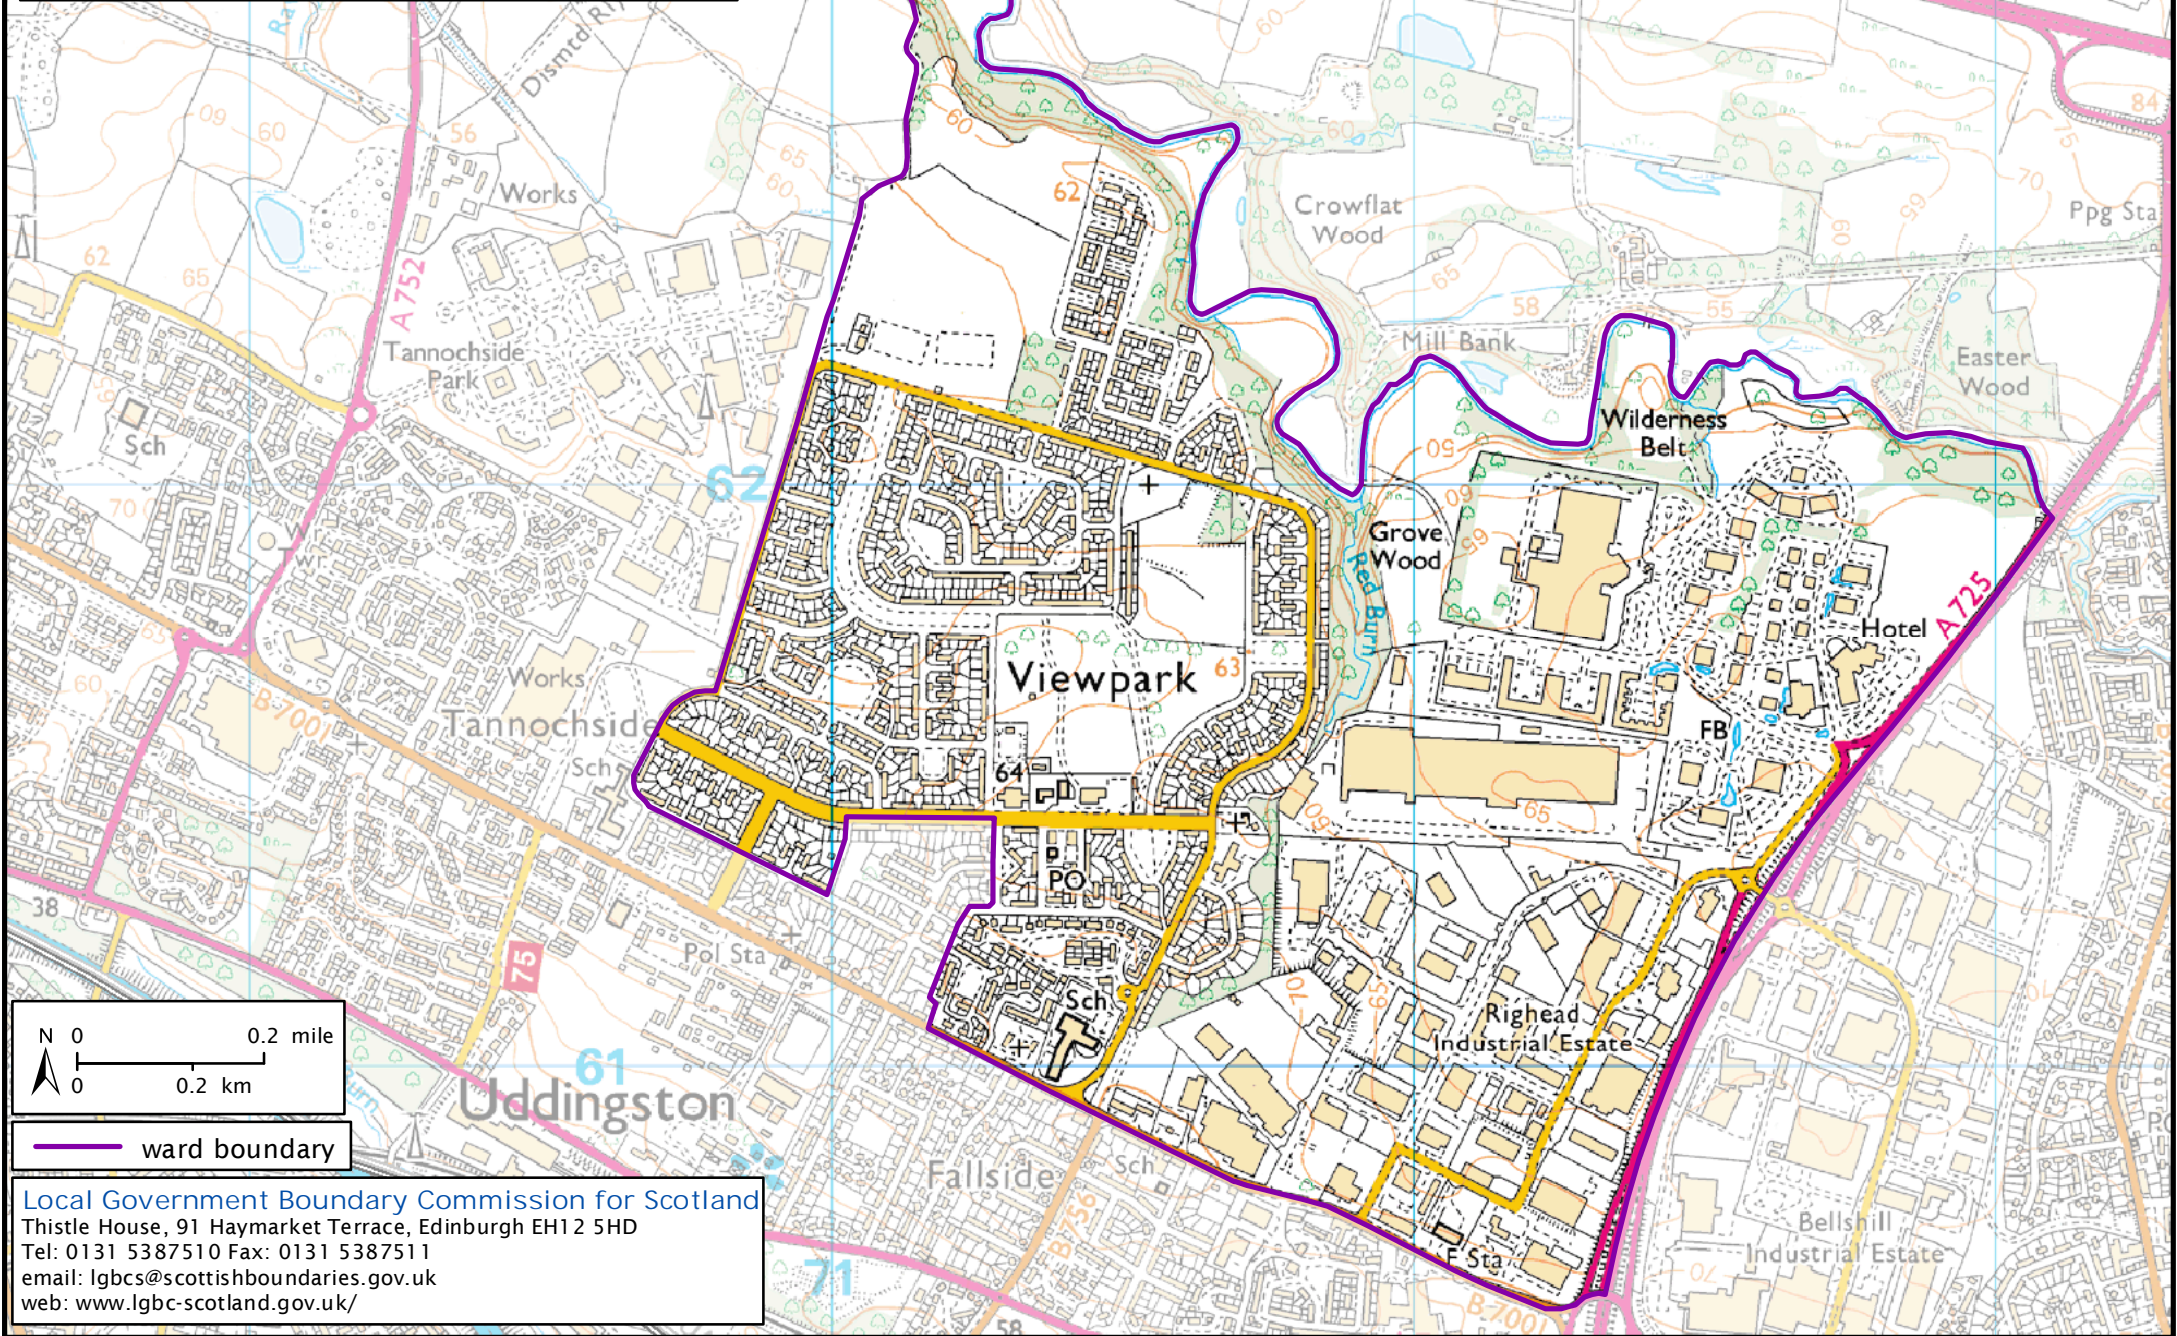

Formation electoral arrangements in 1995

North Lanarkshire council area

Ward 23 - Viewpark

This map shows the ward boundary against Ordnance Survey maps from 2011 rather than maps from when the ward boundary was decided.

Crown Copyright and database right 2011. All rights reserved. Ordnance Survey licence no. 100022179

ward boundary

Local Government Boundary Commission for Scotland
Thistle House, 91 Haymarket Terrace, Edinburgh EH12 5HD
Tel: 0131 5387510 Fax: 0131 5387511
email: lgbc@scottishboundaries.gov.uk
web: www.lgbc-scotland.gov.uk/