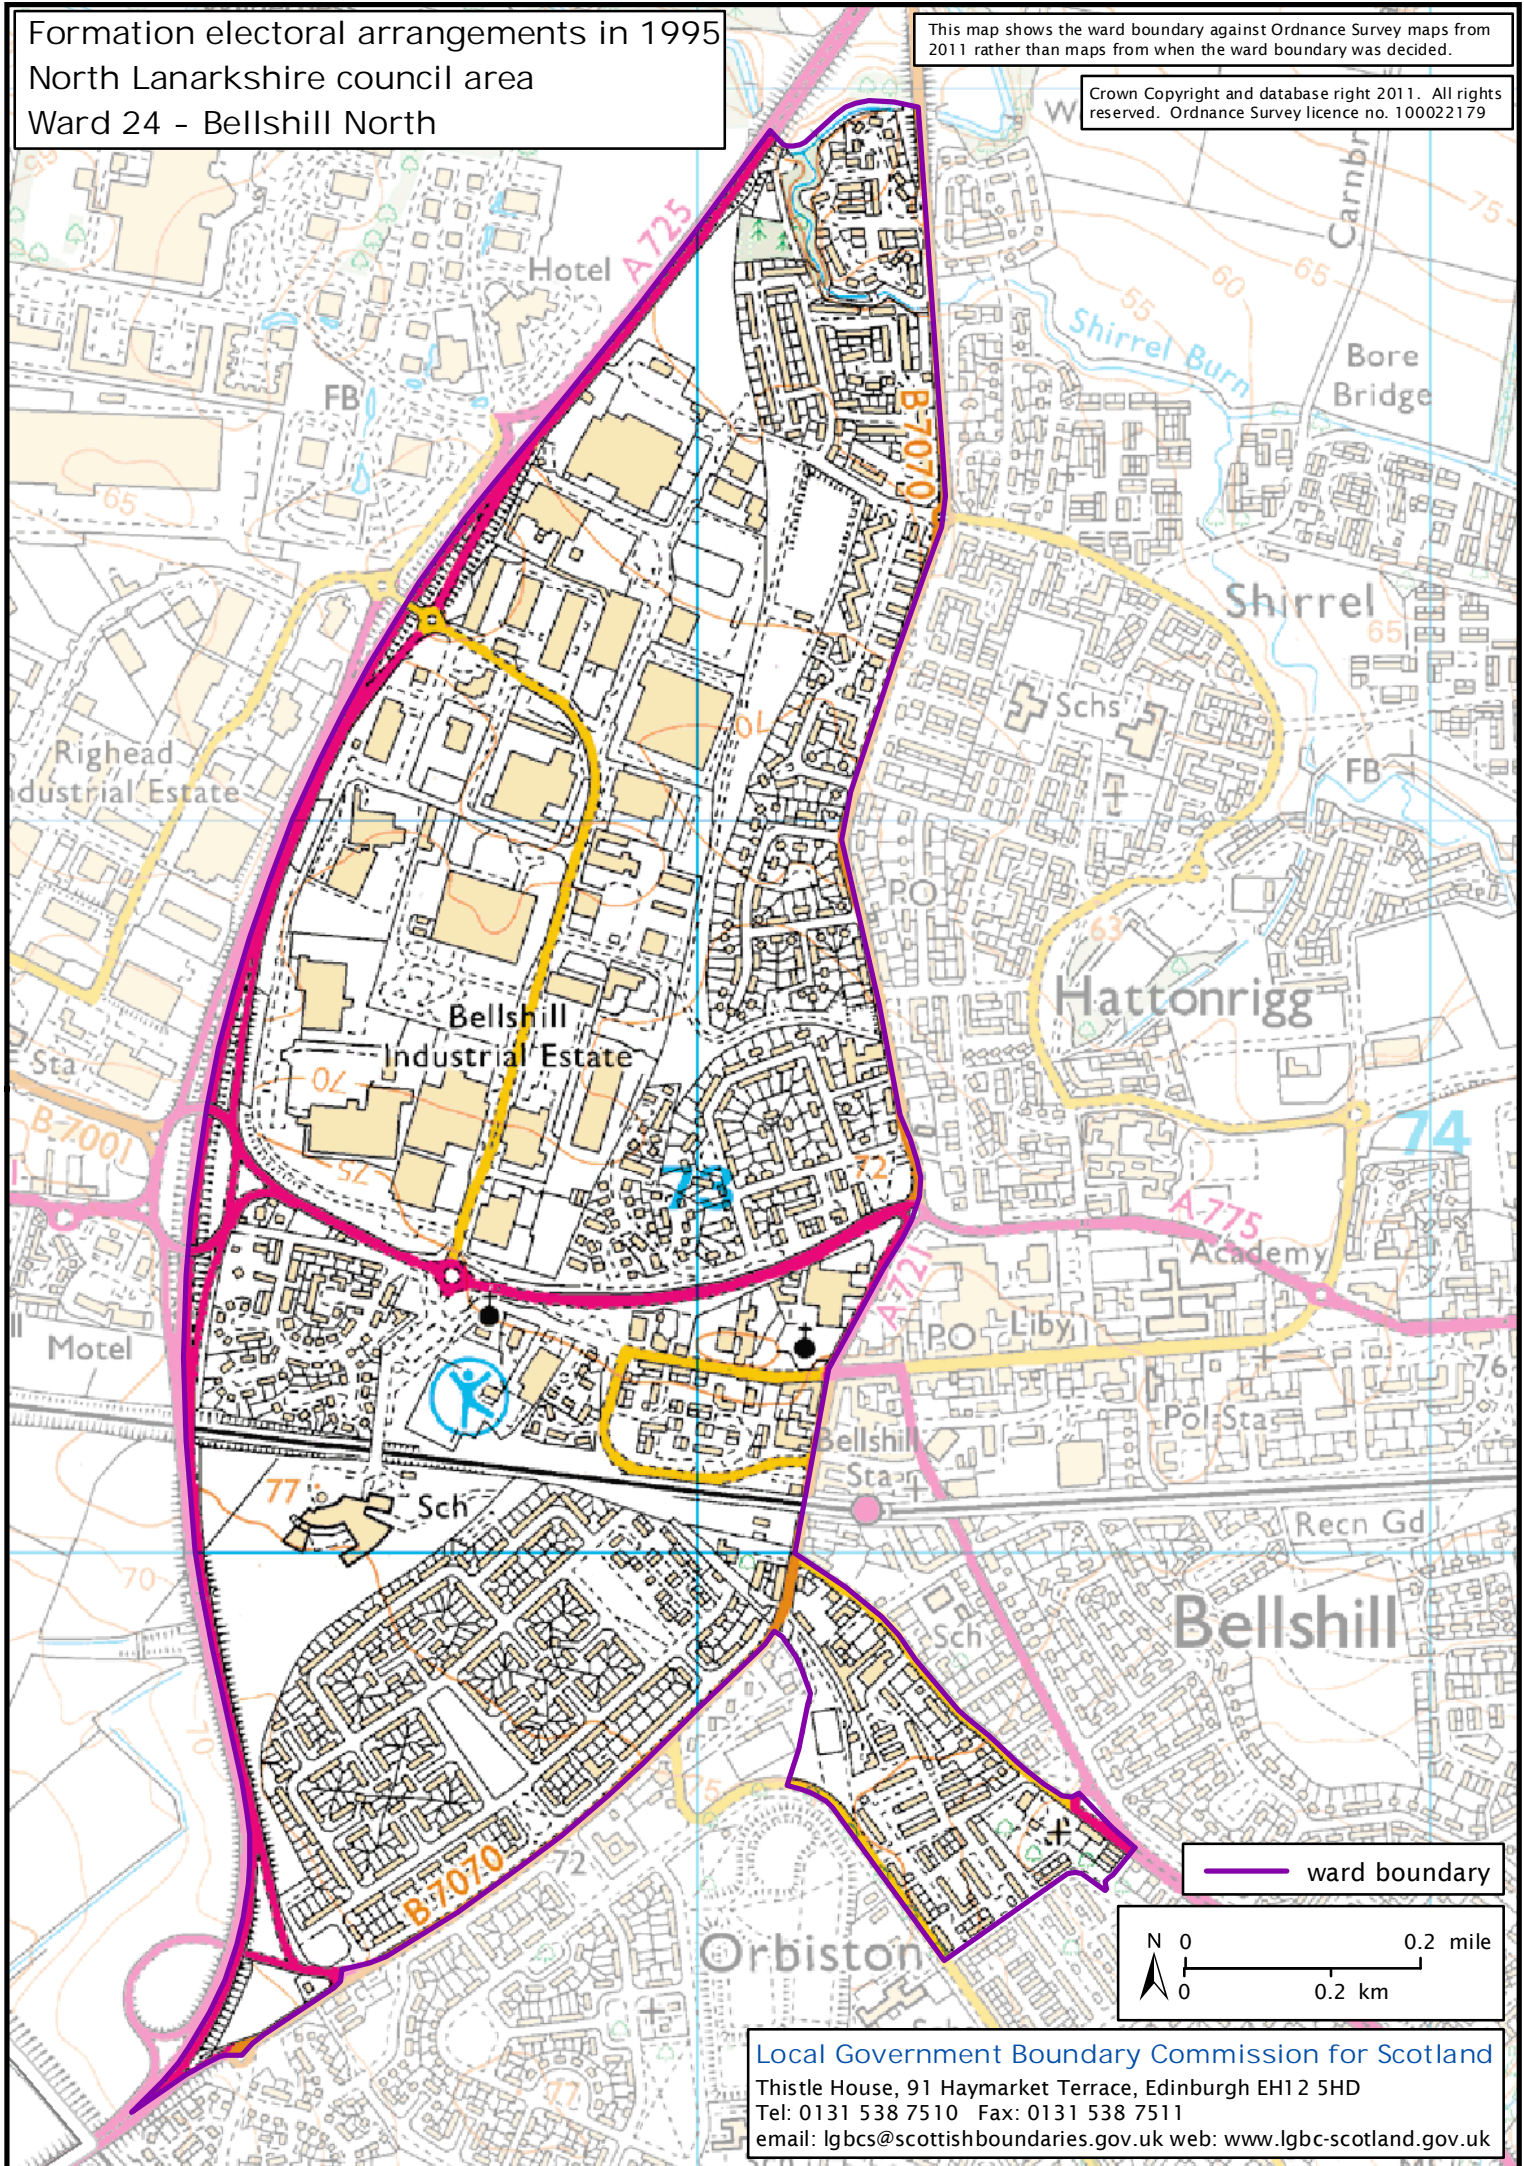

Formation electoral arrangements in 1995
North Lanarkshire council area
Ward 24 - Bellshill North

This map shows the ward boundary against Ordnance Survey maps from 2011 rather than maps from when the ward boundary was decided.

Crown Copyright and database right 2011. All rights reserved. Ordnance Survey licence no. 100022179

ward boundary

Local Government Boundary Commission for Scotland
Thistle House, 91 Haymarket Terrace, Edinburgh EH1 2 5HD
Tel: 0131 538 7510 Fax: 0131 538 7511
email: lgbcscottishboundaries.gov.uk web: www.lgbc-scotland.gov.uk