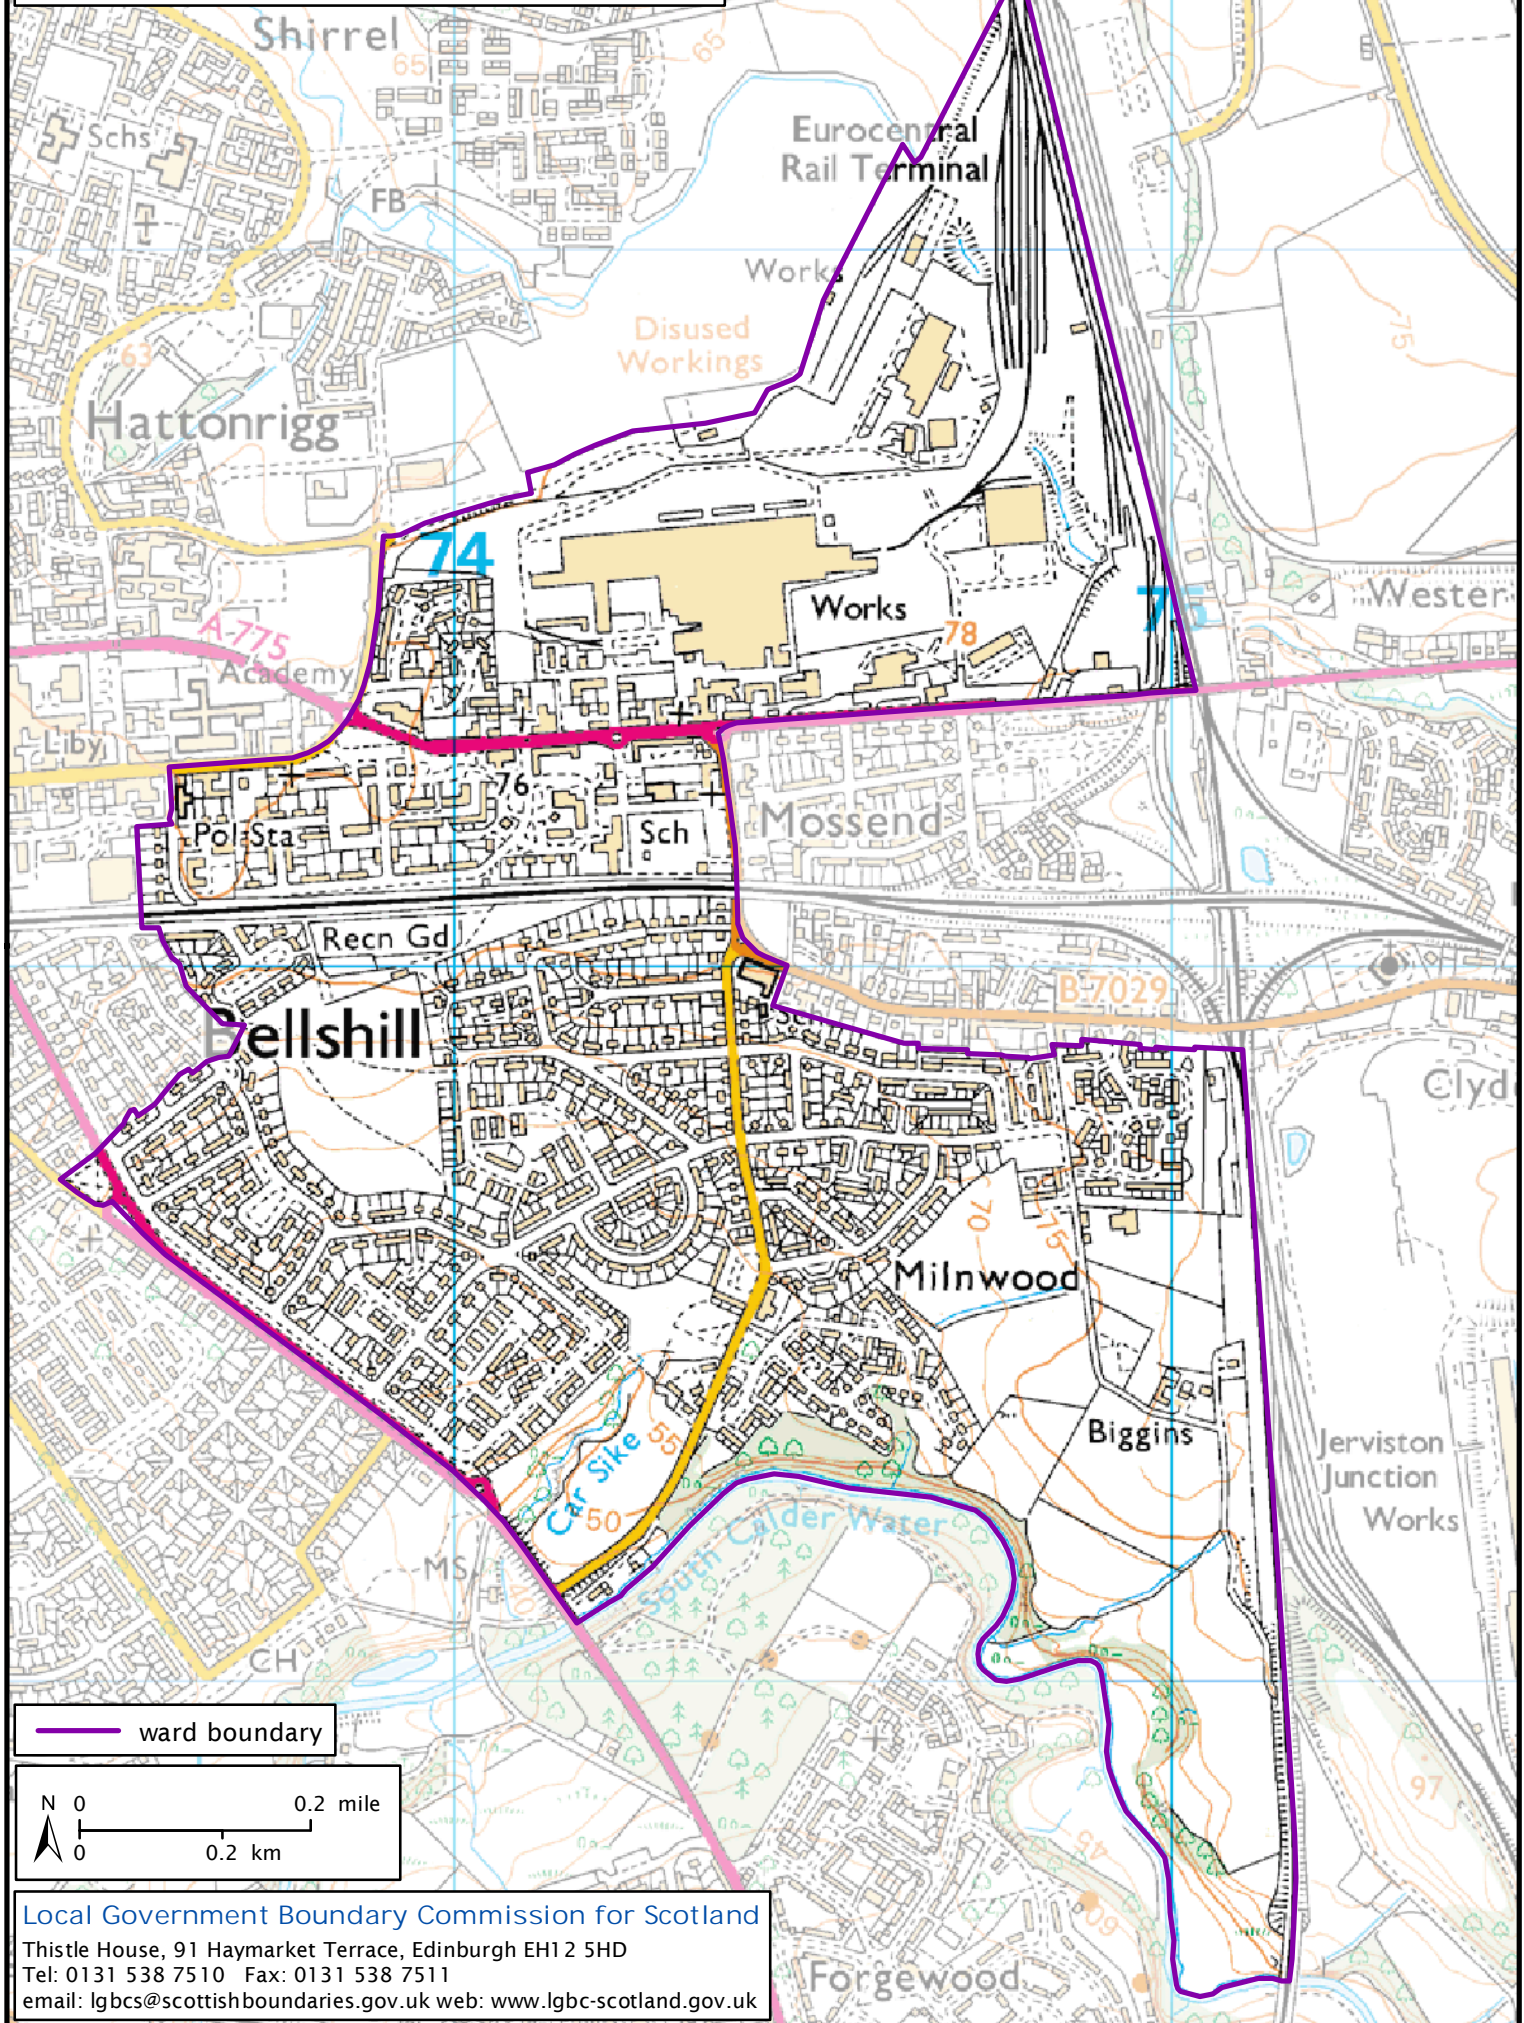

Formation electoral arrangements in 1995
North Lanarkshire council area
Ward 26 - Mossend

This map shows the ward boundary against Ordnance Survey maps from 2011 rather than maps from when the ward boundary was decided.

Crown Copyright and database right 2011. All rights reserved. Ordnance Survey licence no. 100022179

Local Government Boundary Commission for Scotland

Thistle House, 91 Haymarket Terrace, Edinburgh EH1 2 5HD
Tel: 0131 538 7510 Fax: 0131 538 7511
email: lgbc@scottishboundaries.gov.uk web: www.lgbc-scotland.gov.uk