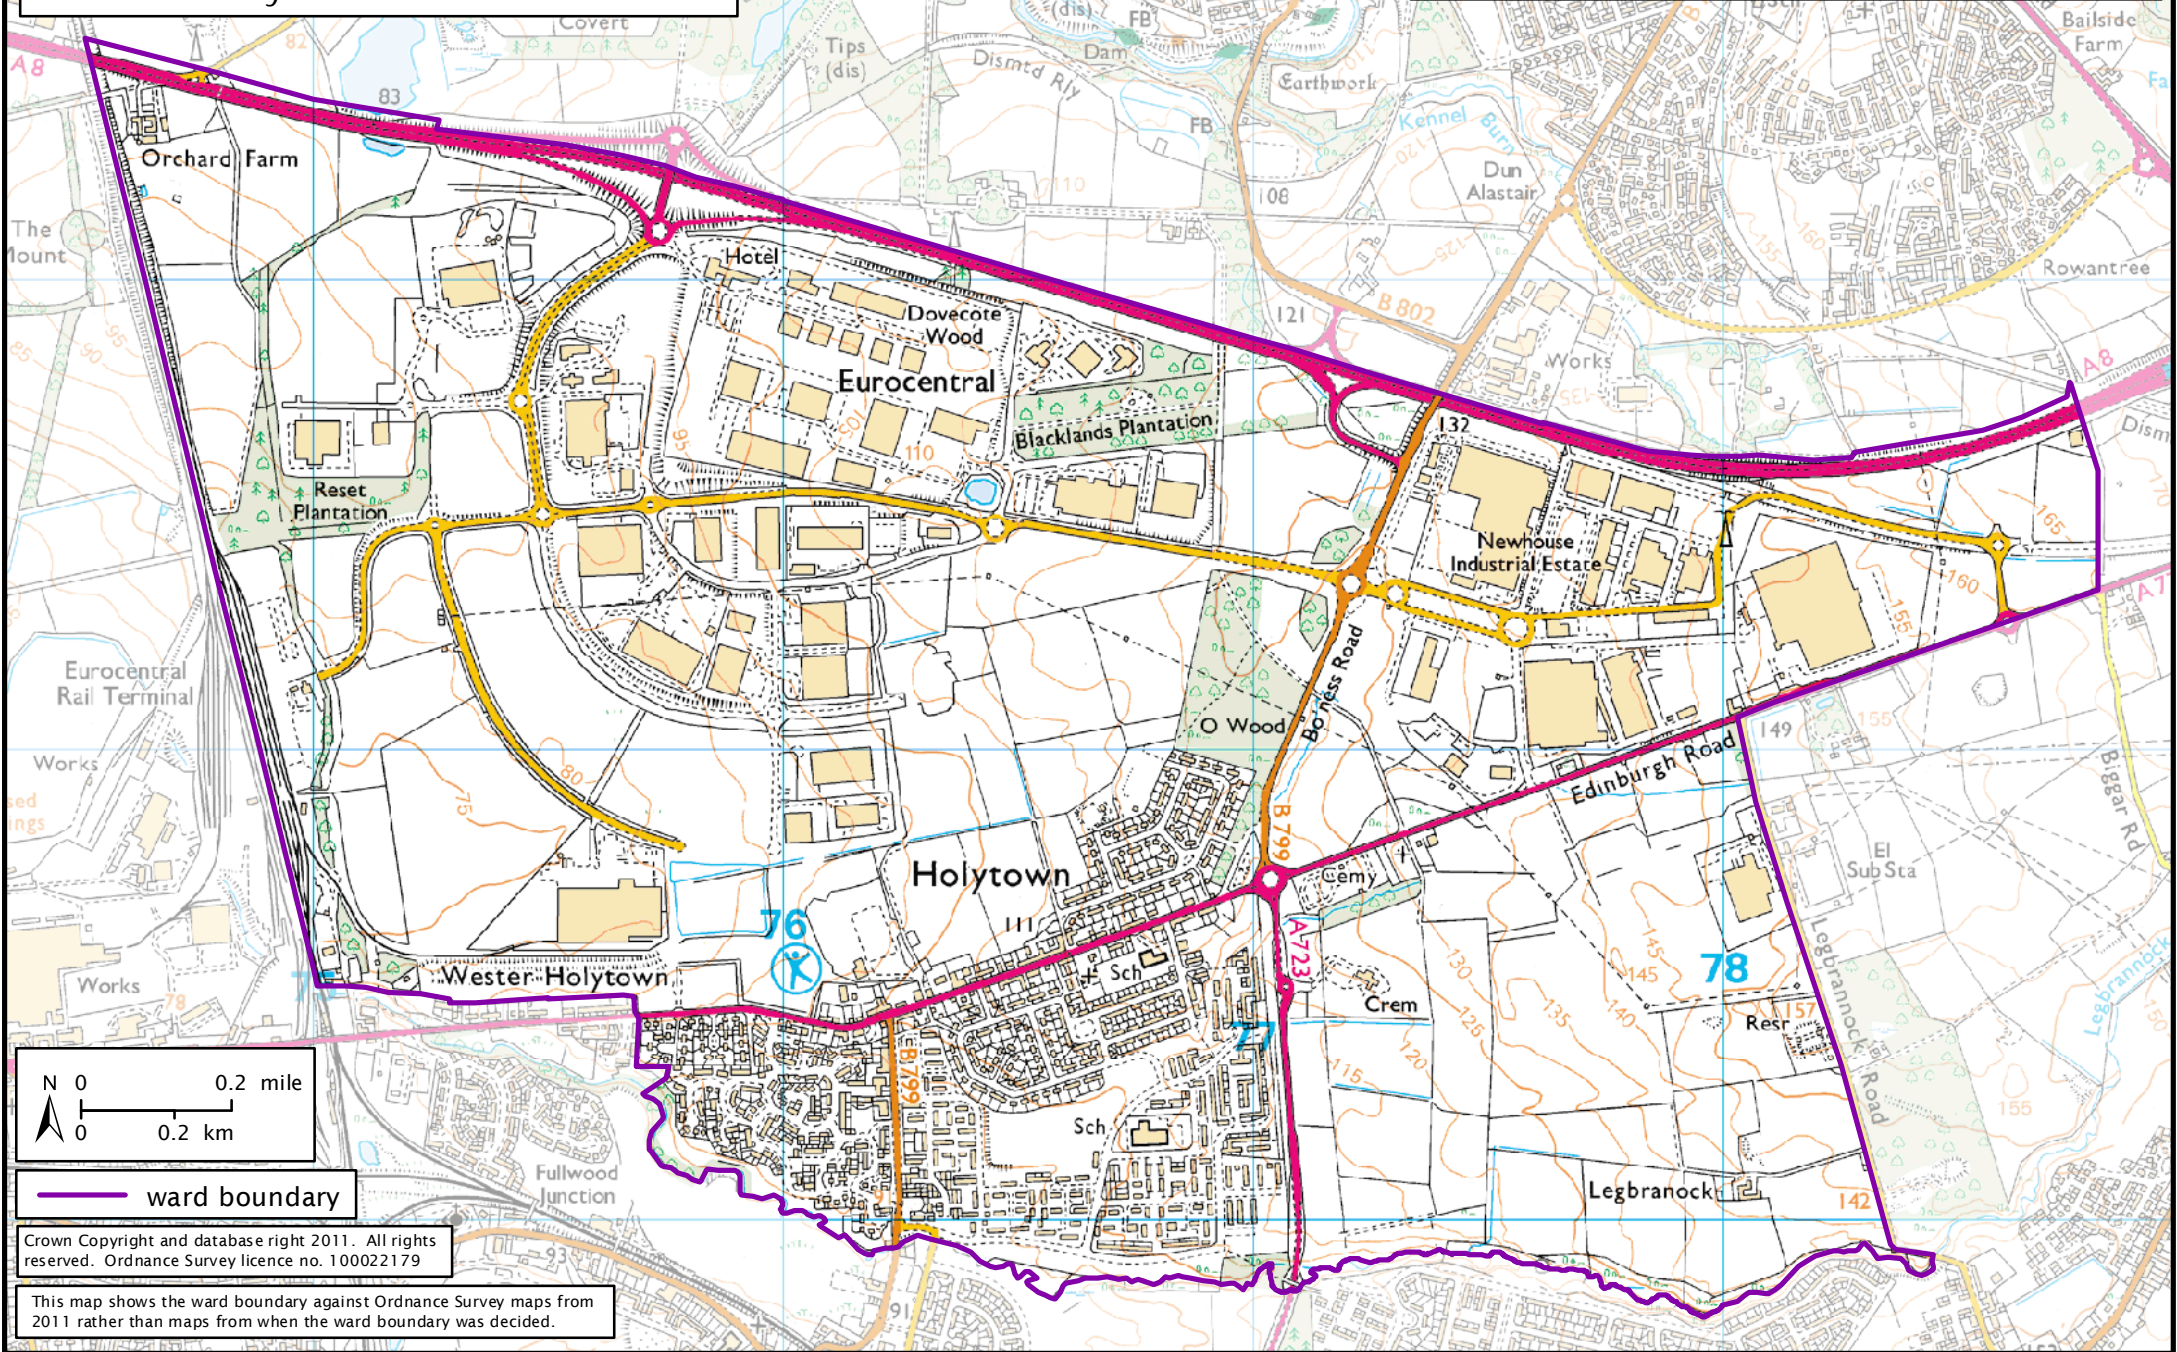

Formation electoral arrangements in 1995
North Lanarkshire council area
Ward 27 - Holytown

Local Government Boundary Commission for Scotland
Thistle House, 91 Haymarket Terrace, Edinburgh EH12 5HD
Tel: 0131 5387510 Fax: 0131 5387511
email: lgbc@scottishboundaries.gov.uk
web: www.lgbc-scotland.gov.uk/

ward boundary

Crown Copyright and database right 2011. All rights reserved. Ordnance Survey licence no. 100022179

This map shows the ward boundary against Ordnance Survey maps from 2011 rather than maps from when the ward boundary was decided.