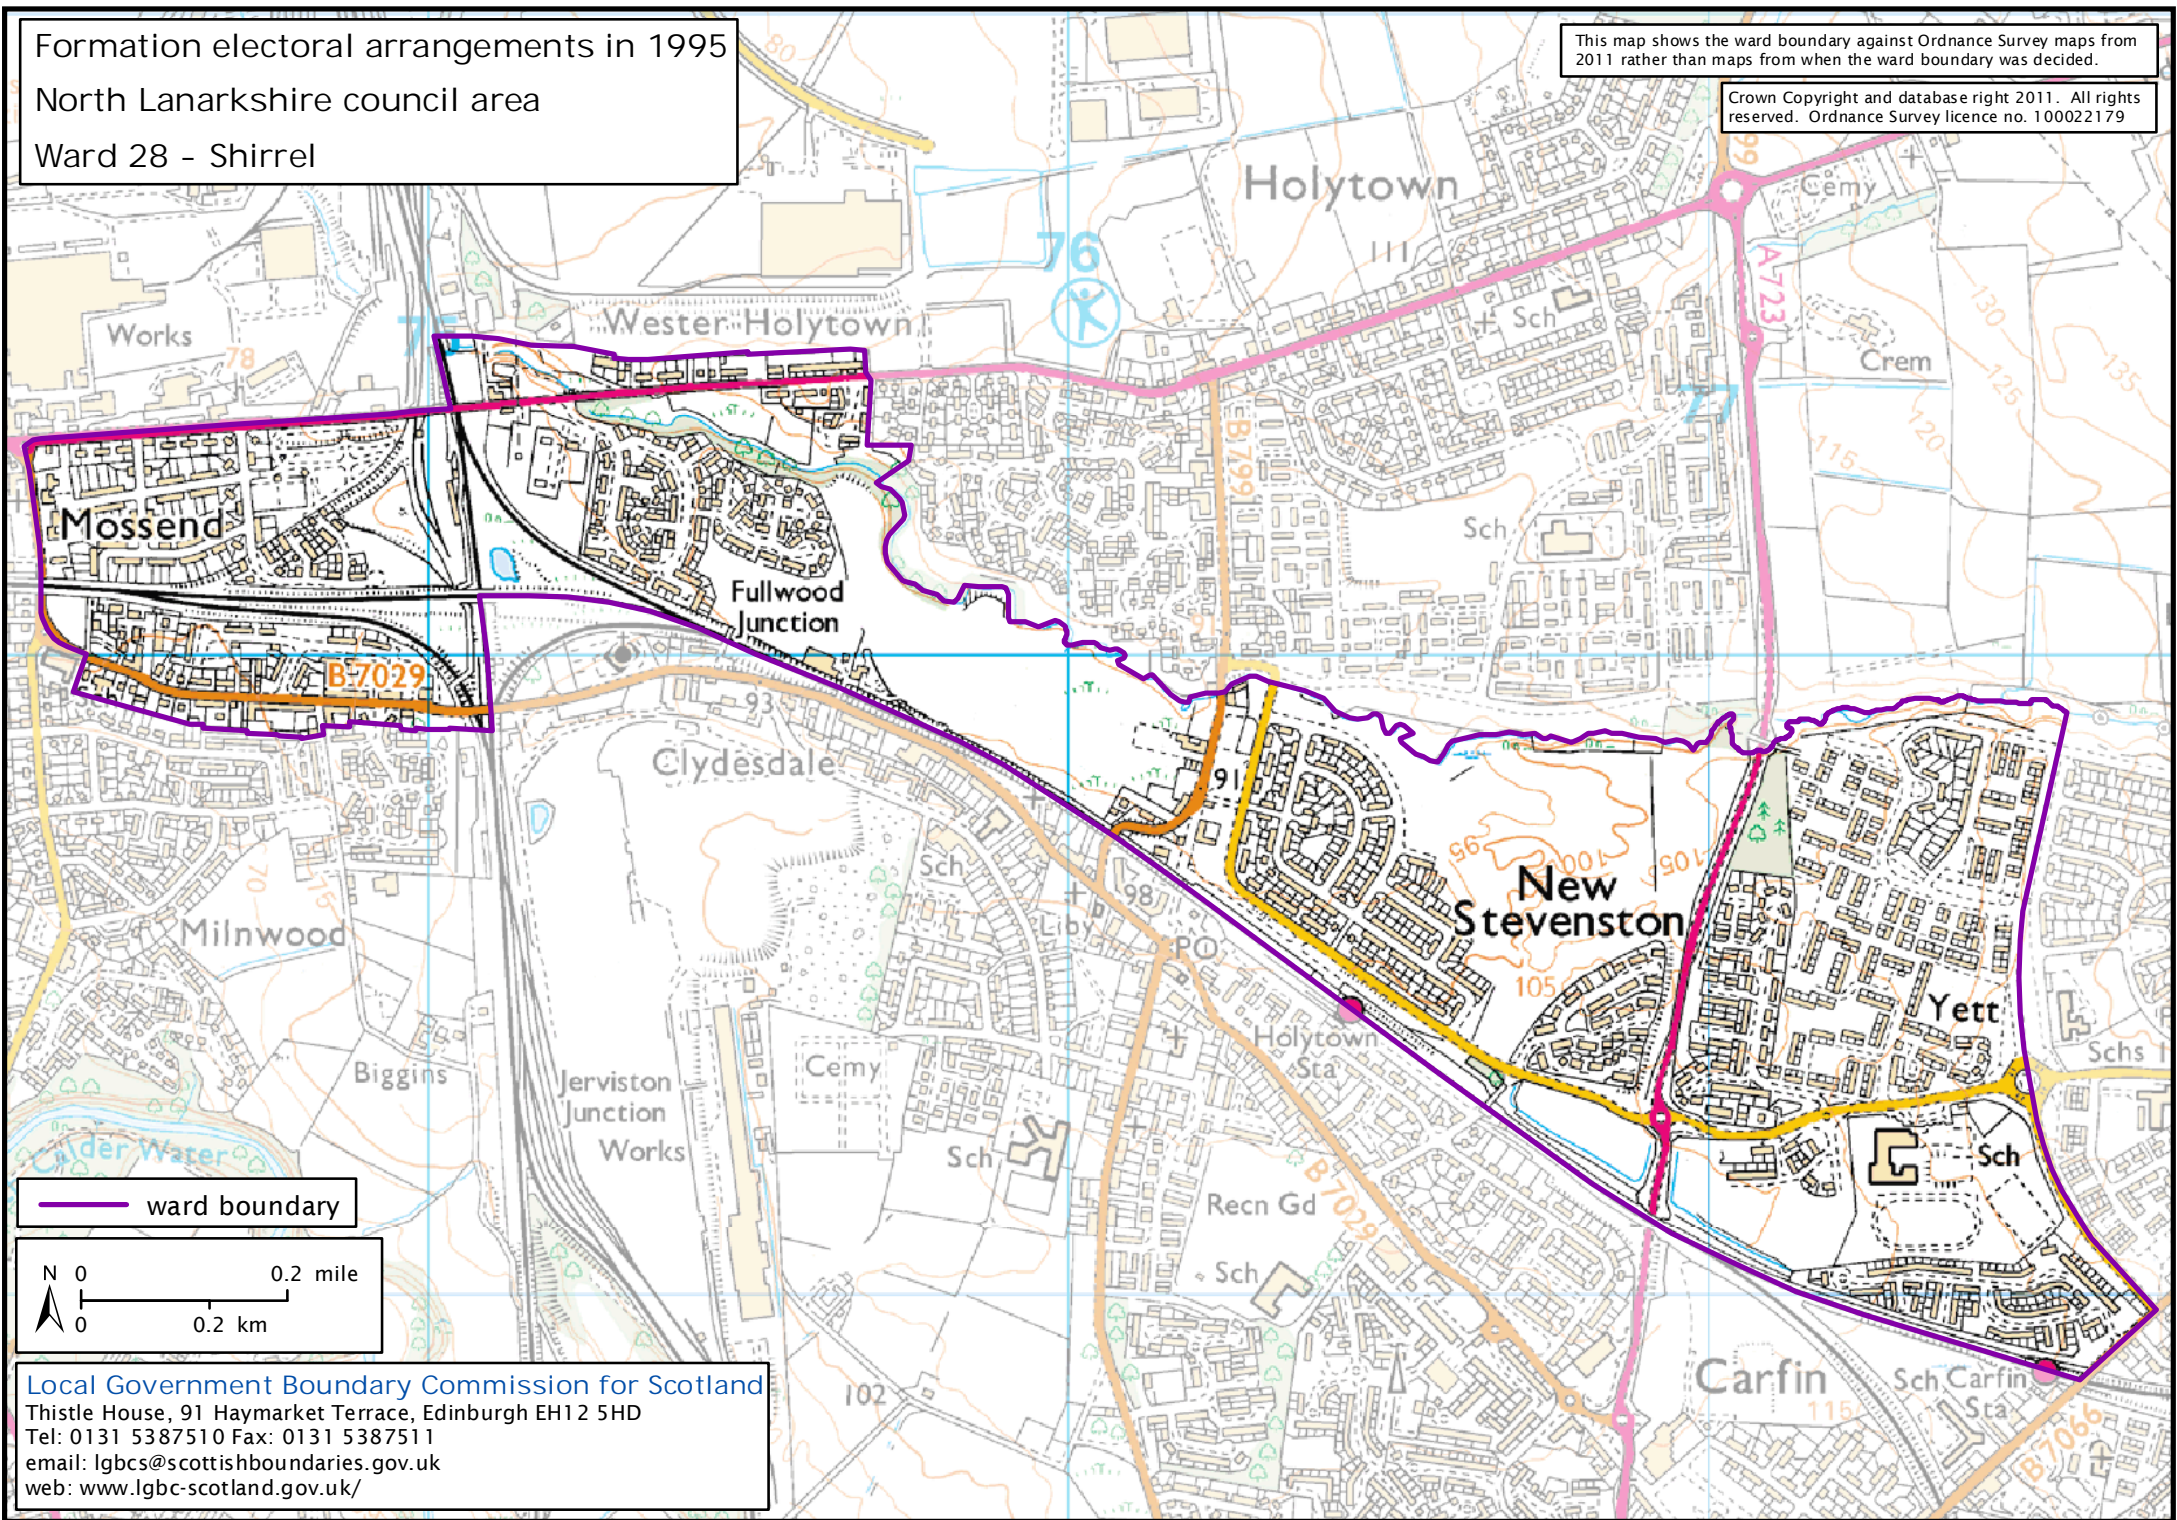

Formation electoral arrangements in 1995

North Lanarkshire council area

Ward 28 - Shirrel

This map shows the ward boundary against Ordnance Survey maps from 2011 rather than maps from when the ward boundary was decided.

Crown Copyright and database right 2011. All rights reserved. Ordnance Survey licence no. 10002179

— ward boundary

Local Government Boundary Commission for Scotland
Thistle House, 91 Haymarket Terrace, Edinburgh EH12 5HD
Tel: 0131 5387510 Fax: 0131 5387511
email: lgbc@scottishboundaries.gov.uk
web: www.lgbc-scotland.gov.uk/