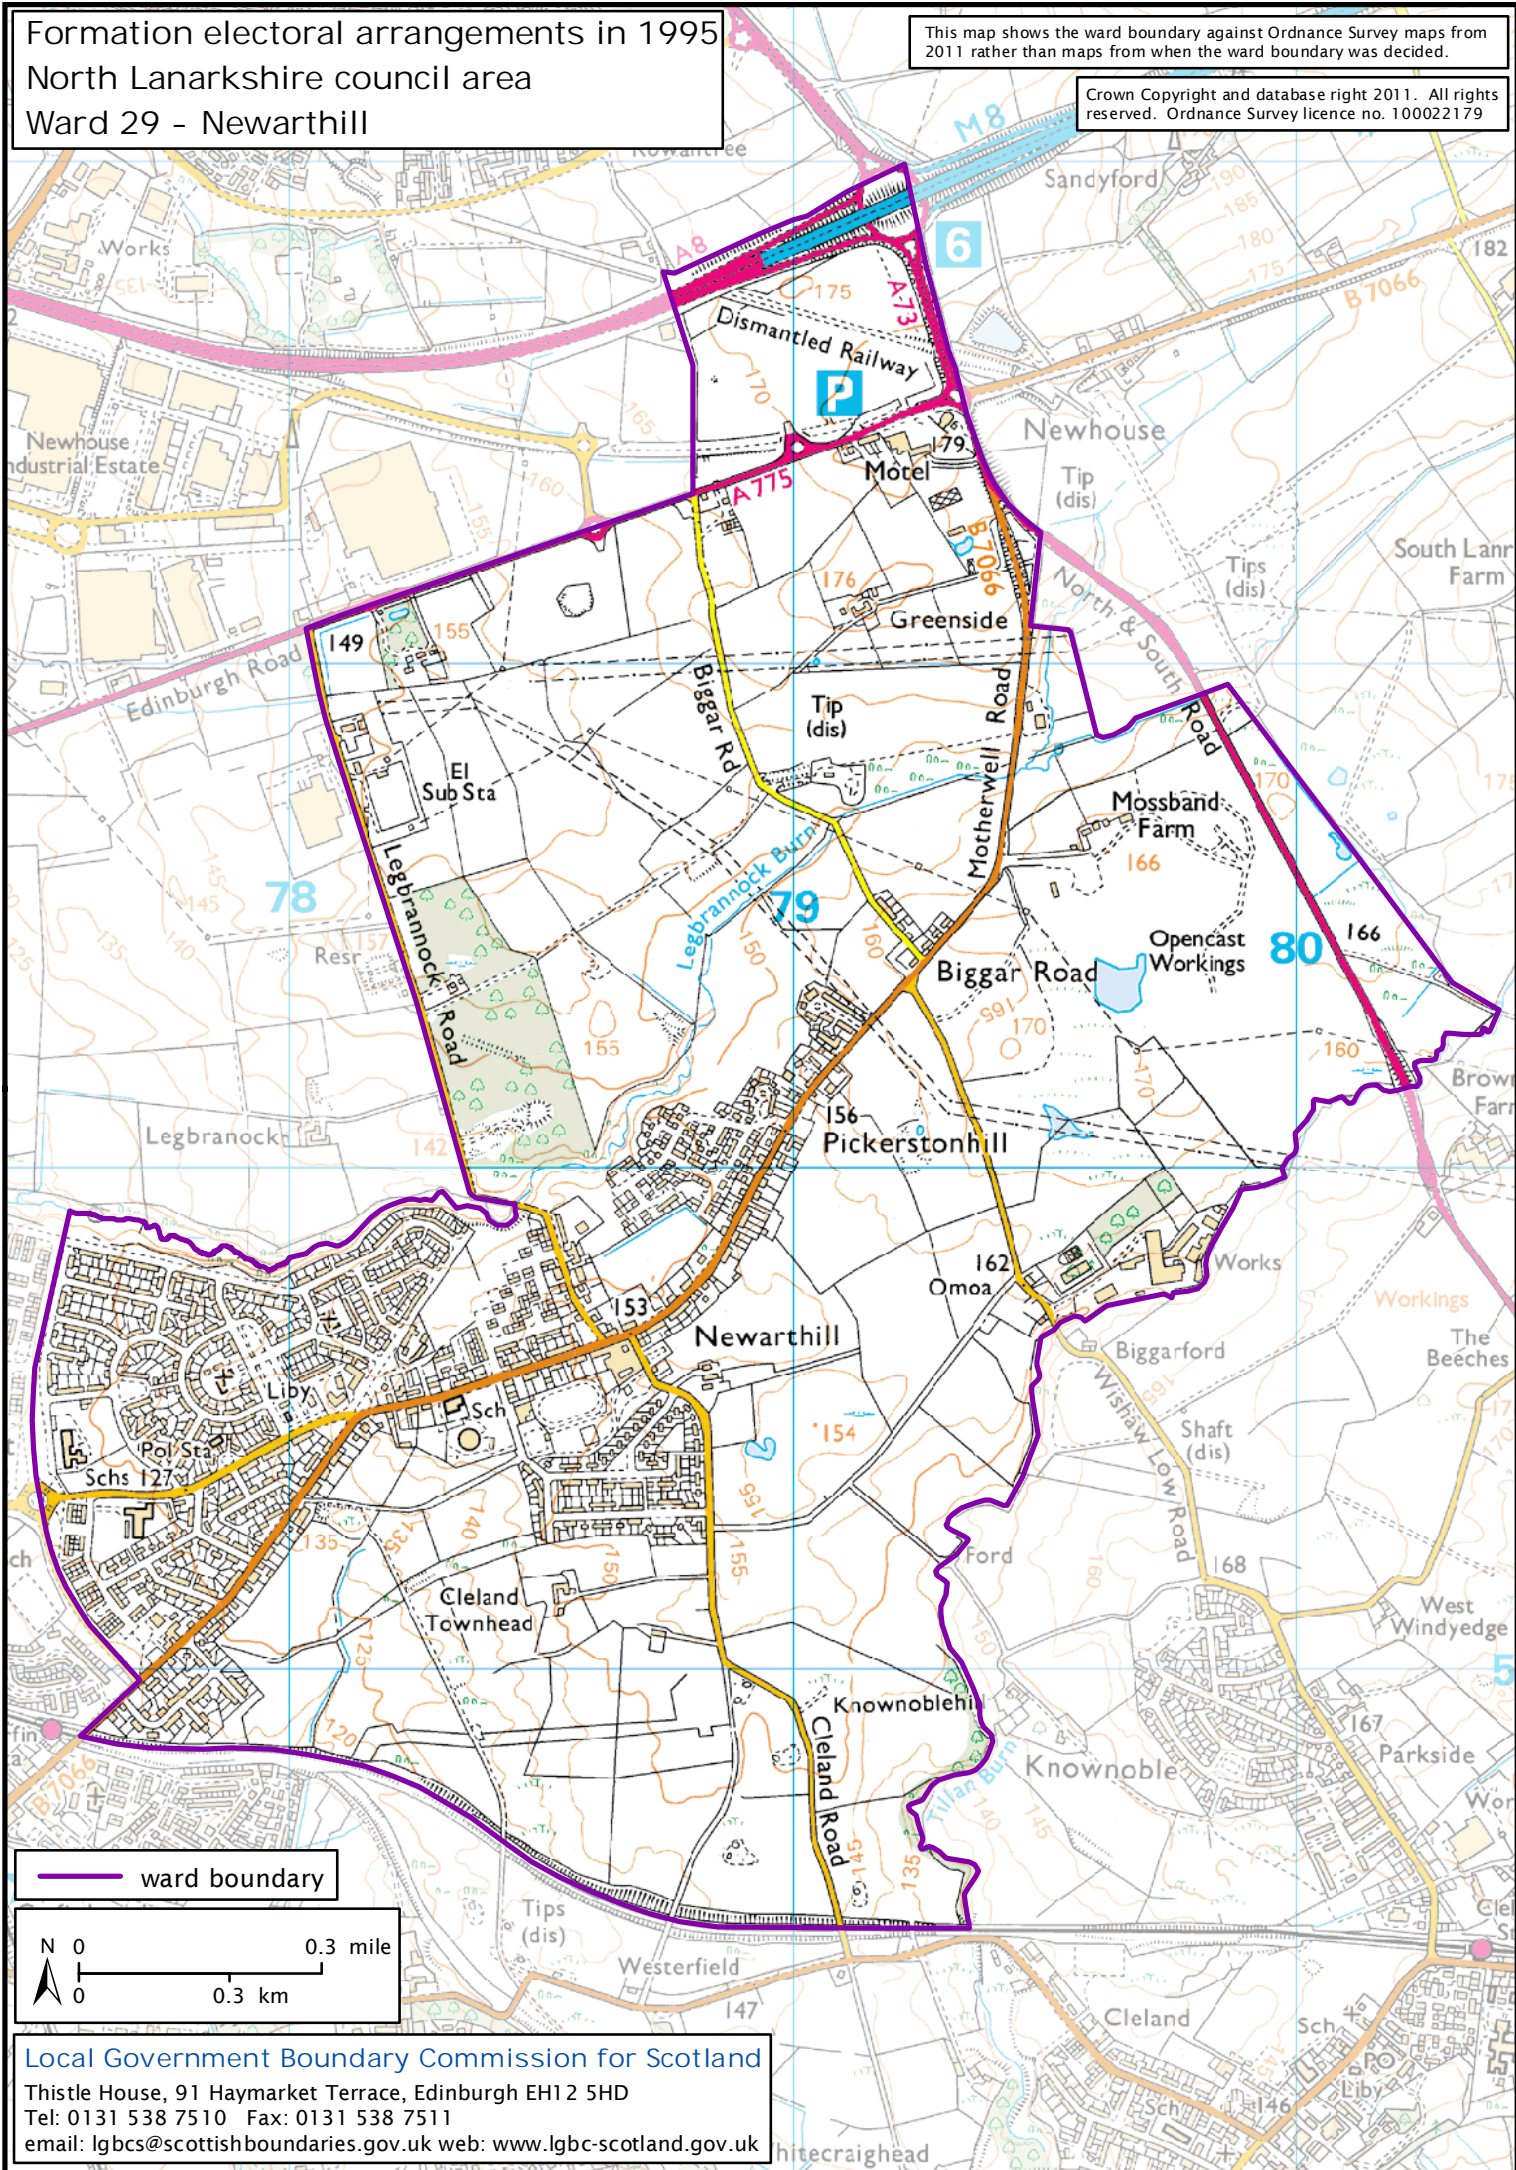

Formation electoral arrangements in 1995
North Lanarkshire council area
Ward 29 - Newarthill

This map shows the ward boundary against Ordnance Survey maps from 2011 rather than maps from when the ward boundary was decided.

Crown Copyright and database right 2011. All rights reserved. Ordnance Survey licence no. 100022179

— ward boundary

Local Government Boundary Commission for Scotland
Thistle House, 91 Haymarket Terrace, Edinburgh EH12 5HD
Tel: 0131 538 7510 Fax: 0131 538 7511
email: lgbc@scottishboundaries.gov.uk web: www.lgbc-scotland.gov.uk