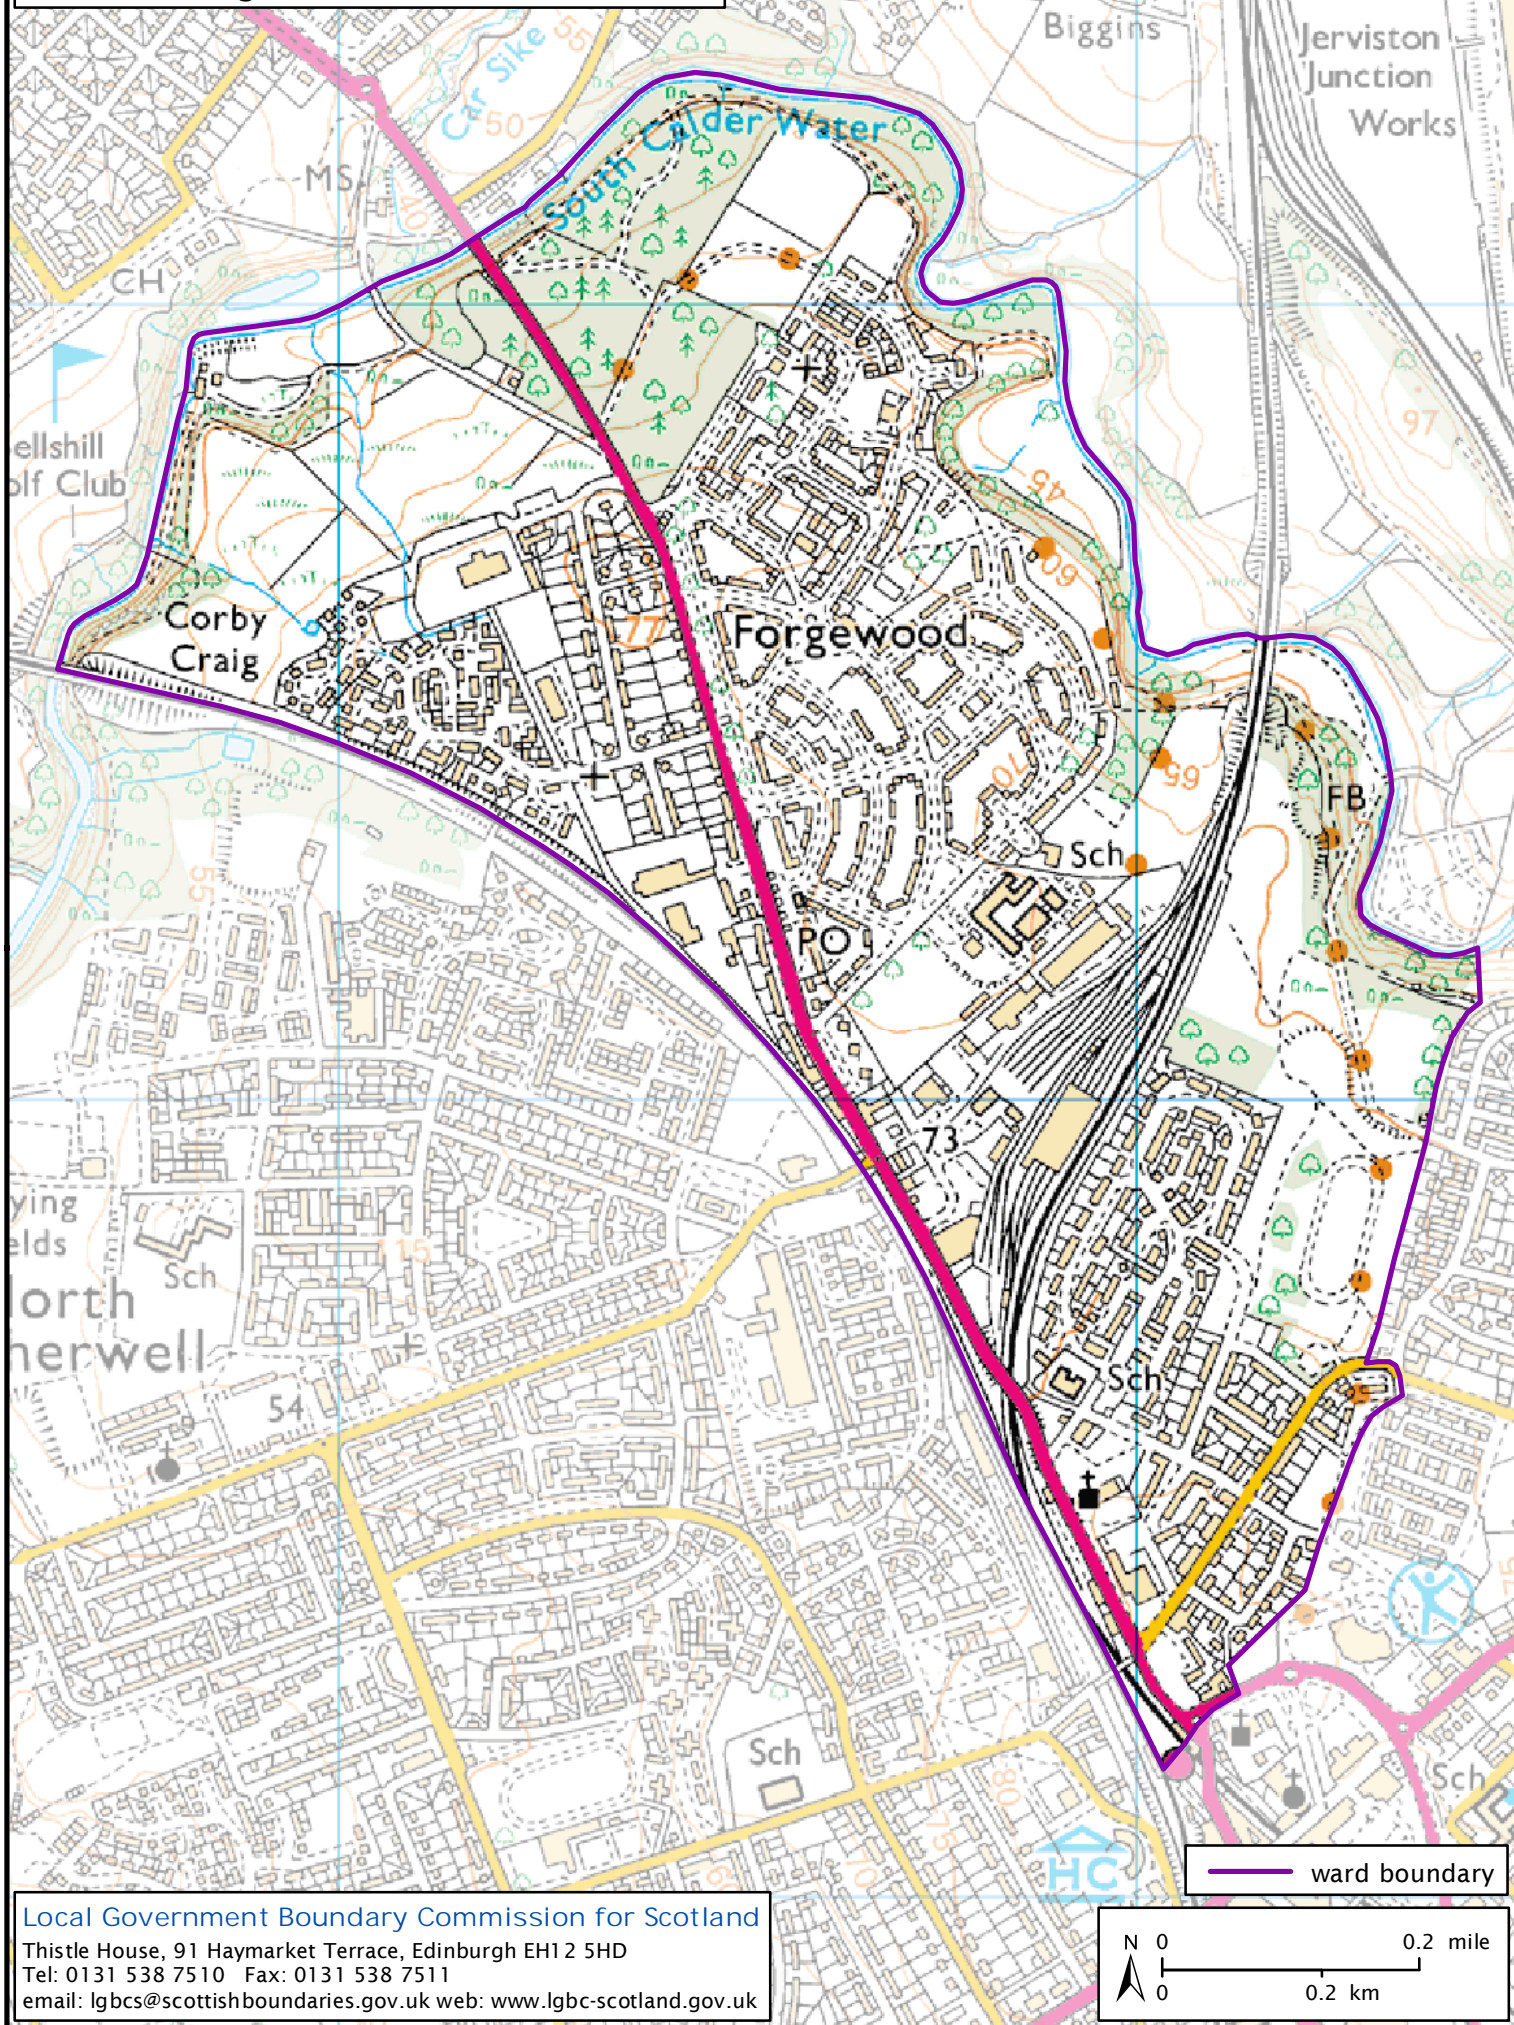

Formation electoral arrangements in 1995
North Lanarkshire council area
Ward 3 - Forgewood

This map shows the ward boundary against Ordnance Survey maps from 2011 rather than maps from when the ward boundary was decided.

Crown Copyright and database right 2011. All rights reserved. Ordnance Survey licence no. 100022179

Local Government Boundary Commission for Scotland
Thistle House, 91 Haymarket Terrace, Edinburgh EH1 2 5HD
Tel: 0131 538 7510 Fax: 0131 538 7511
email: lgbc@scottishboundaries.gov.uk web: www.lgbc-scotland.gov.uk