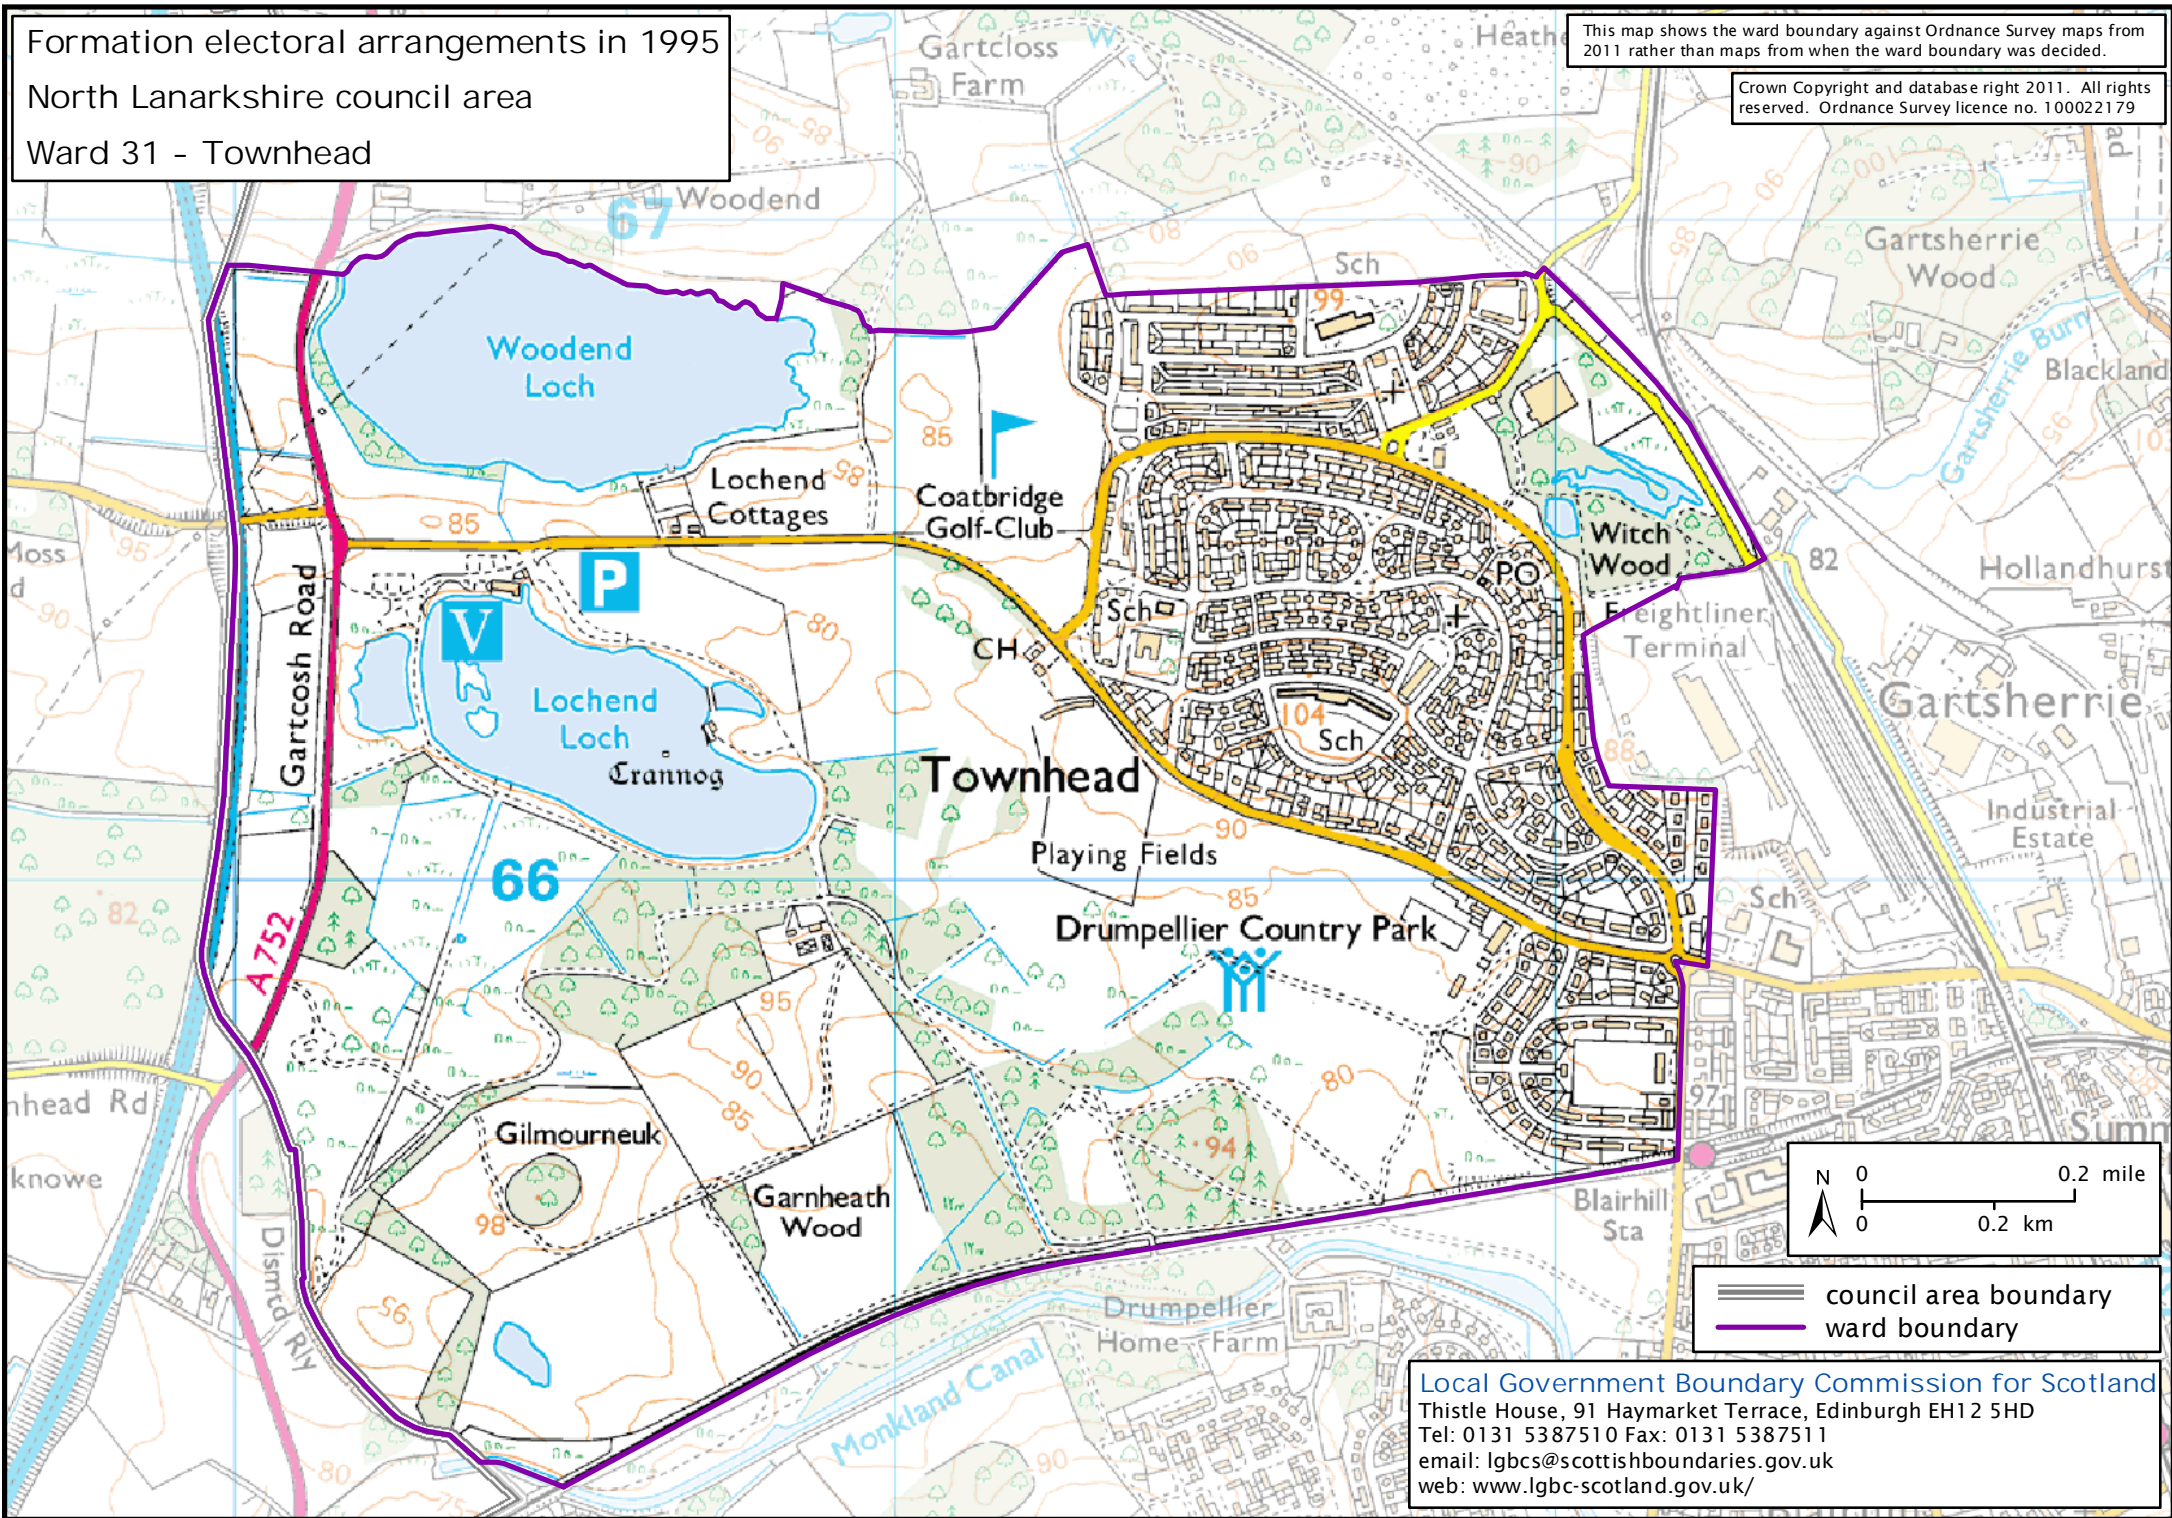

Formation electoral arrangements in 1995
North Lanarkshire council area
Ward 31 - Townhead

This map shows the ward boundary against Ordnance Survey maps from 2011 rather than maps from when the ward boundary was decided.

Crown Copyright and database right 2011. All rights reserved. Ordnance Survey licence no. 100022179

Local Government Boundary Commission for Scotland
Thistle House, 91 Haymarket Terrace, Edinburgh EH12 5HD
Tel: 0131 5387510 Fax: 0131 5387511
email: lgbcscottishboundaries.gov.uk
web: www.lgbc-scotland.gov.uk/