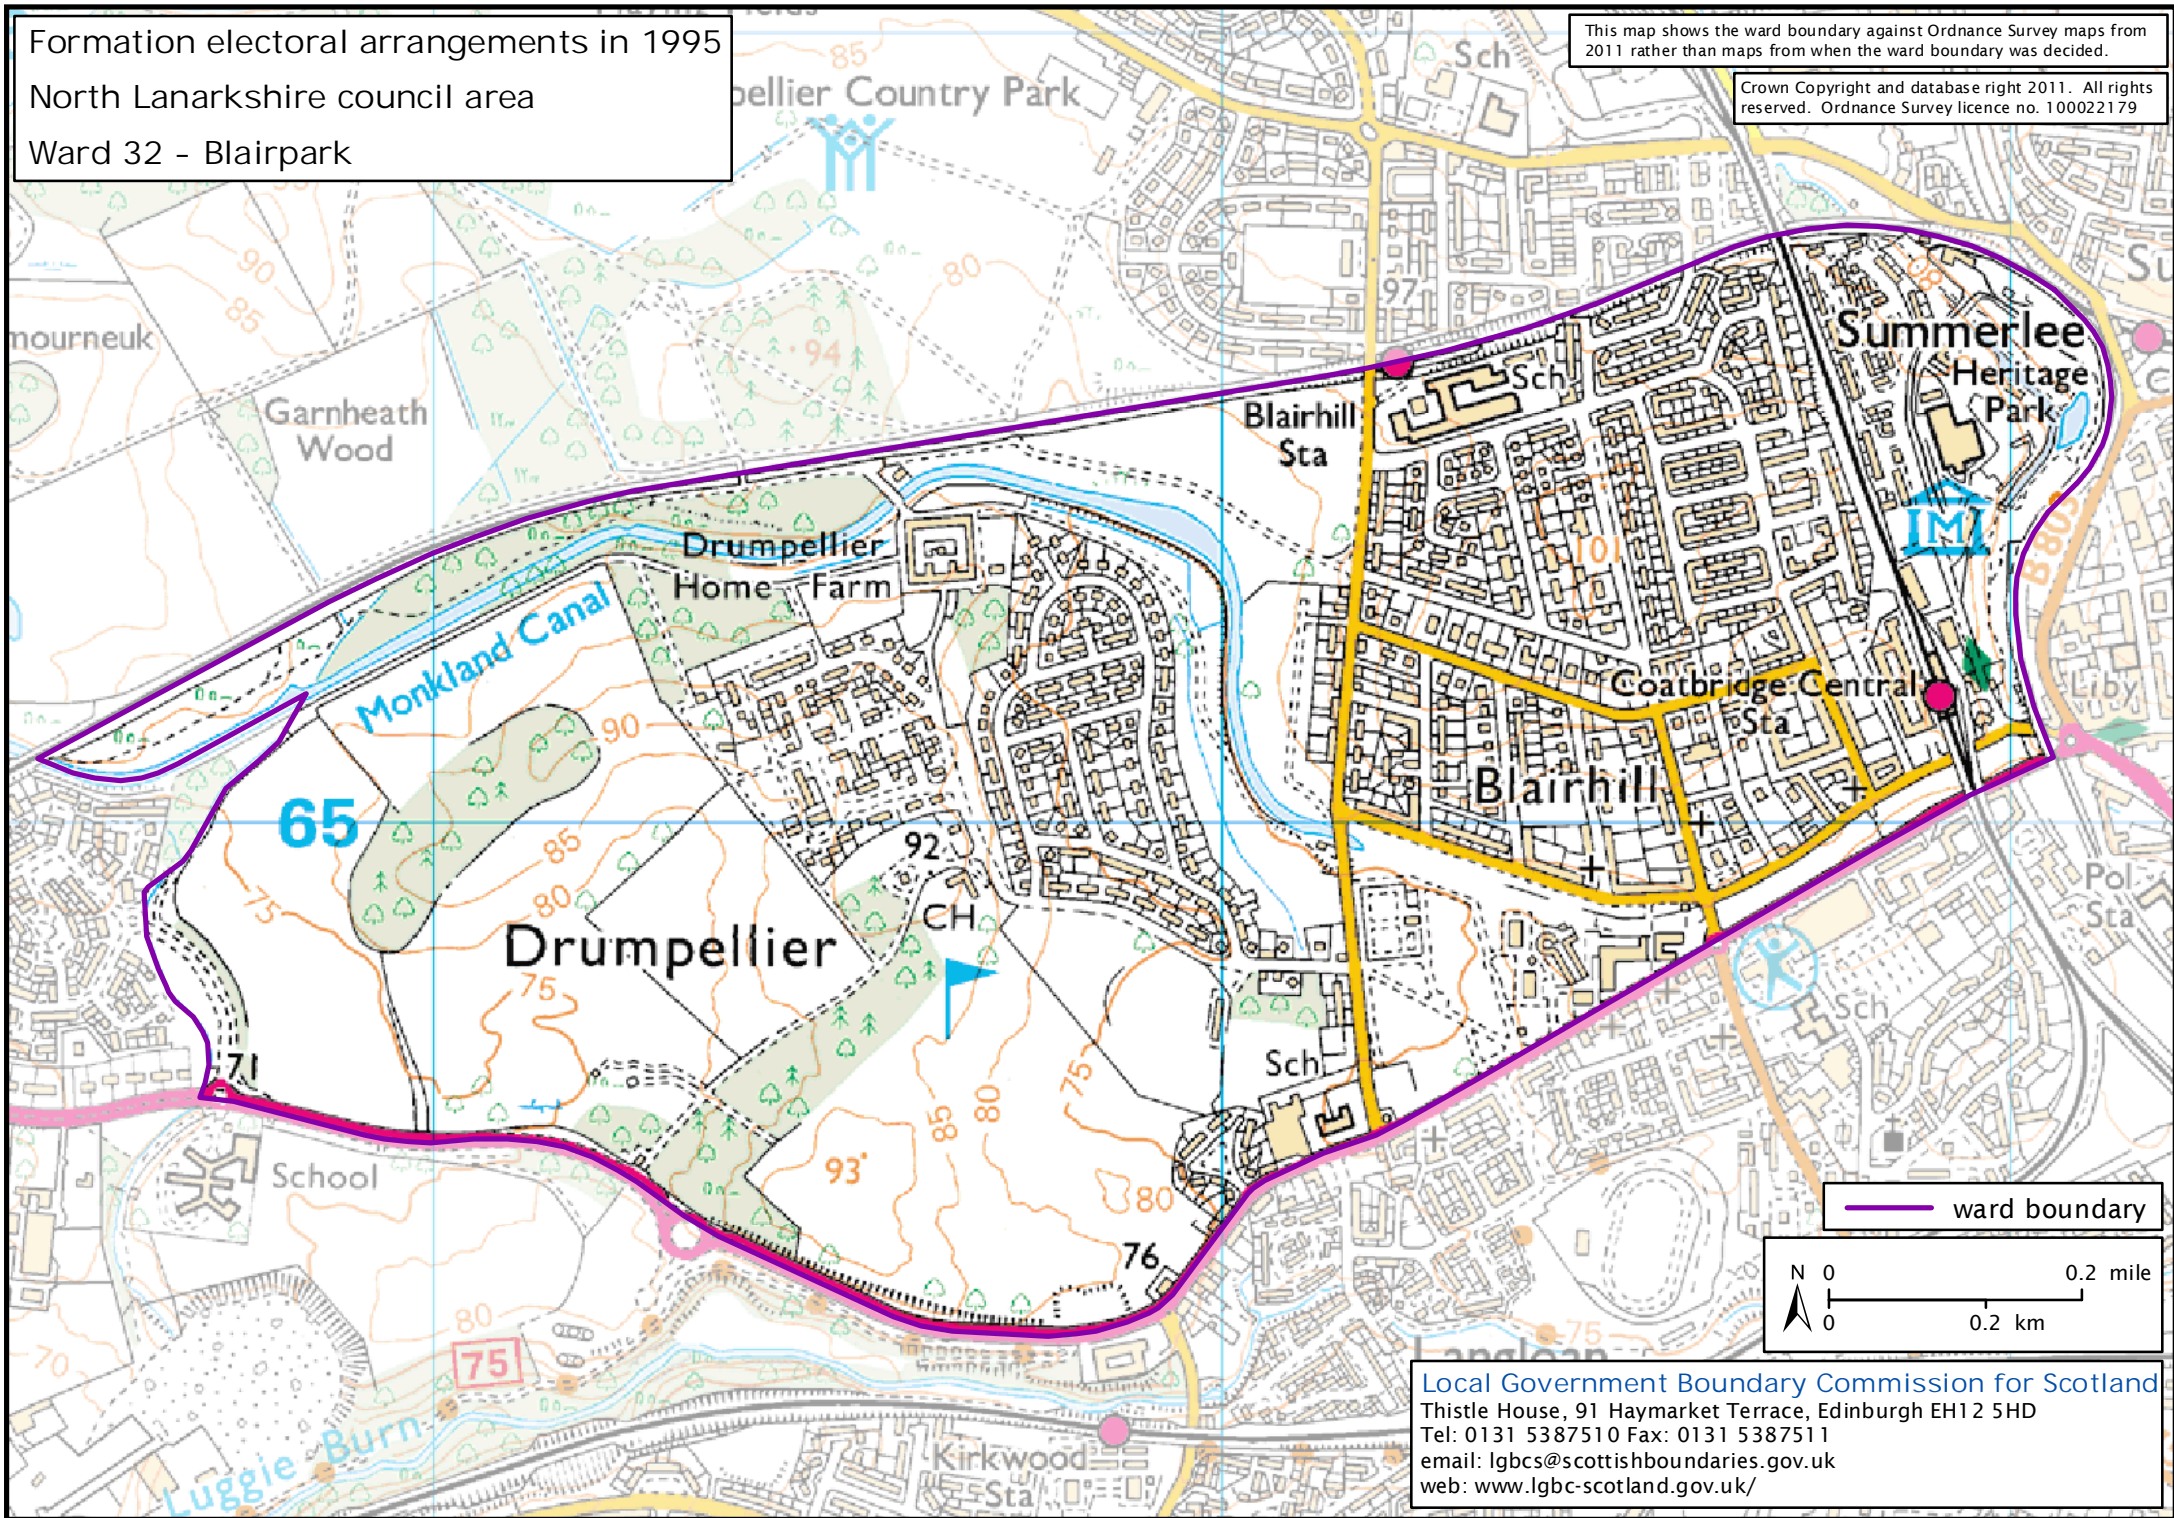

Formation electoral arrangements in 1995

North Lanarkshire council area

Ward 32 - Blairpark

This map shows the ward boundary against Ordnance Survey maps from 2011 rather than maps from when the ward boundary was decided.

Crown Copyright and database right 2011. All rights reserved. Ordnance Survey licence no. 100022179

ward boundary

Local Government Boundary Commission for Scotland  
Thistle House, 91 Haymarket Terrace, Edinburgh EH12 5HD  
Tel: 0131 5387510 Fax: 0131 5387511  
email: [lgbcs@scottishboundaries.gov.uk](mailto:lgbcs@scottishboundaries.gov.uk)  
web: [www.lgbc-scotland.gov.uk/](http://www.lgbc-scotland.gov.uk/)